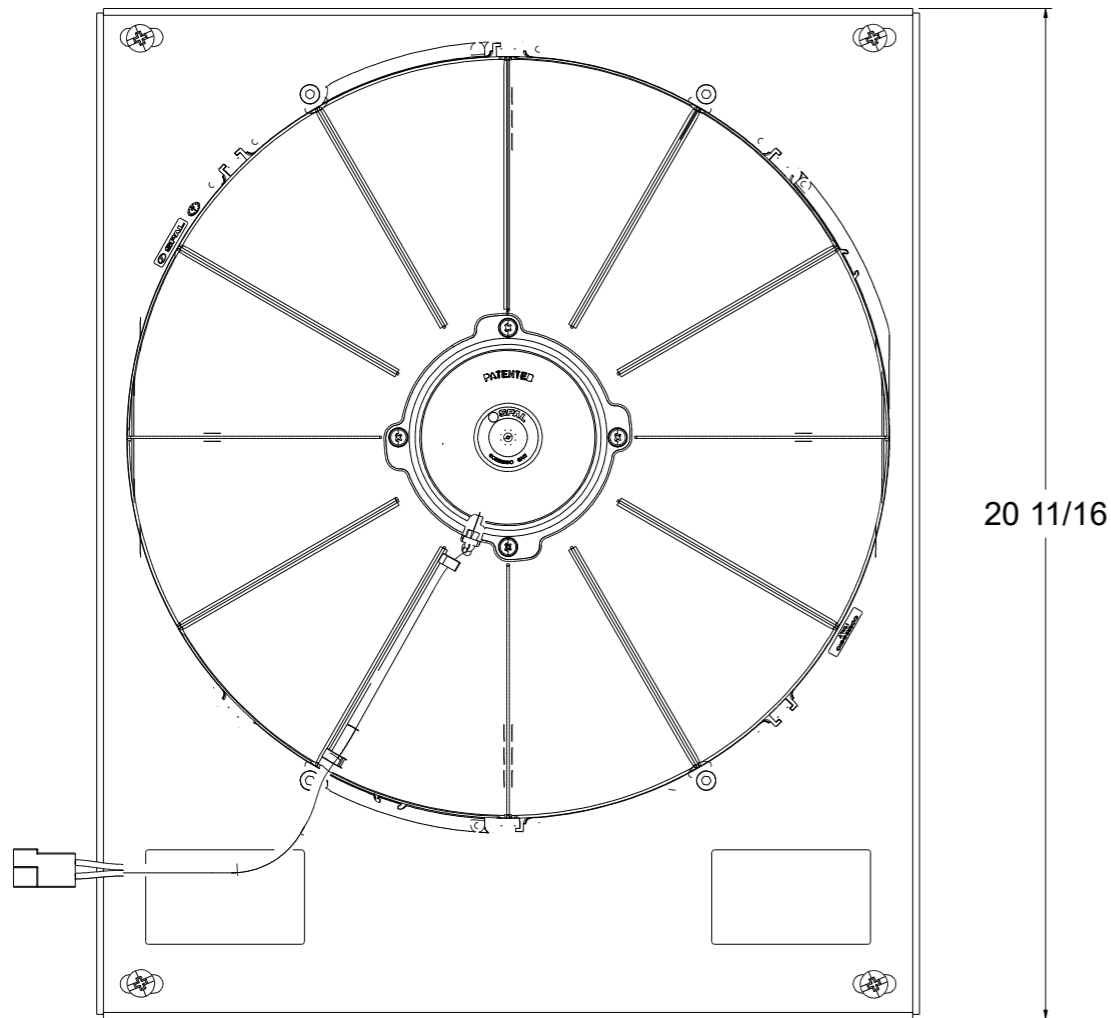

8 7 6 5 4 3 2 1

SKU #	Fan Type	Fan Part #	Dimension "X"
1-10506-008LP	Low Profile	7-30100400	3"
1-10506-008MD	Medium Duty	7-30101516	3.5"
1-10506-008HP	High Performance	7-30102120	4.5"

8 7 6 5 4 3 2 1

Wizard
cooling™
Custom Aluminum Radiators
www.wizardcooling.com

Contact Us:
716-655-6760

Part Number
1-10506-008

D

D

C

C

B

B