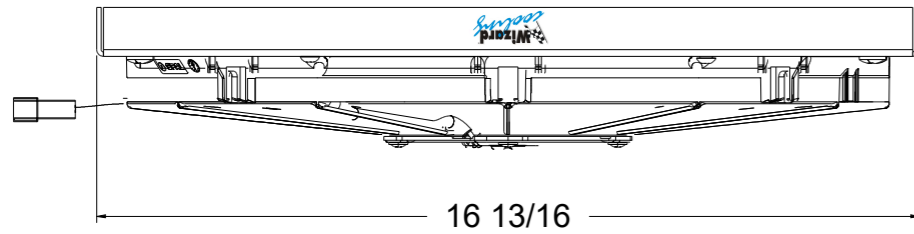

8 7 6 5 4 3 2 1

SKU #	Fan Type	Fan Part #	Dimension "X"
1-10506-008LP	Low Profile	7-30100400	3"
1-10506-008MD	Medium Duty	7-30101516	3.5"
1-10506-008HP	High Performance	7-30102120	4.5"

8 7 6 5 4 3 2 1

Wizard
cooling™
Custom Aluminum Radiators
www.wizardcooling.com