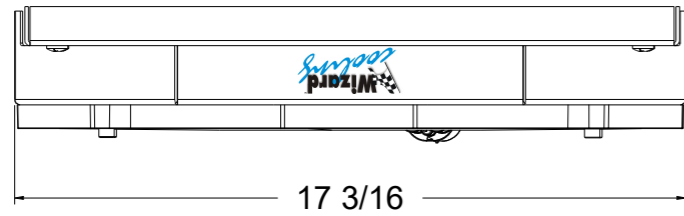

8 7 6 5 4 3 2 1

D

Fan Package SKU#	Fan Type	Dimension "X"
1-10506-008BL300	300 Watt Brushless	3.5"
1-10506-008BL500	500 Watt Brushless	

C

B

A

8 7 6 5 4 3 2 1

Wizard
cooling