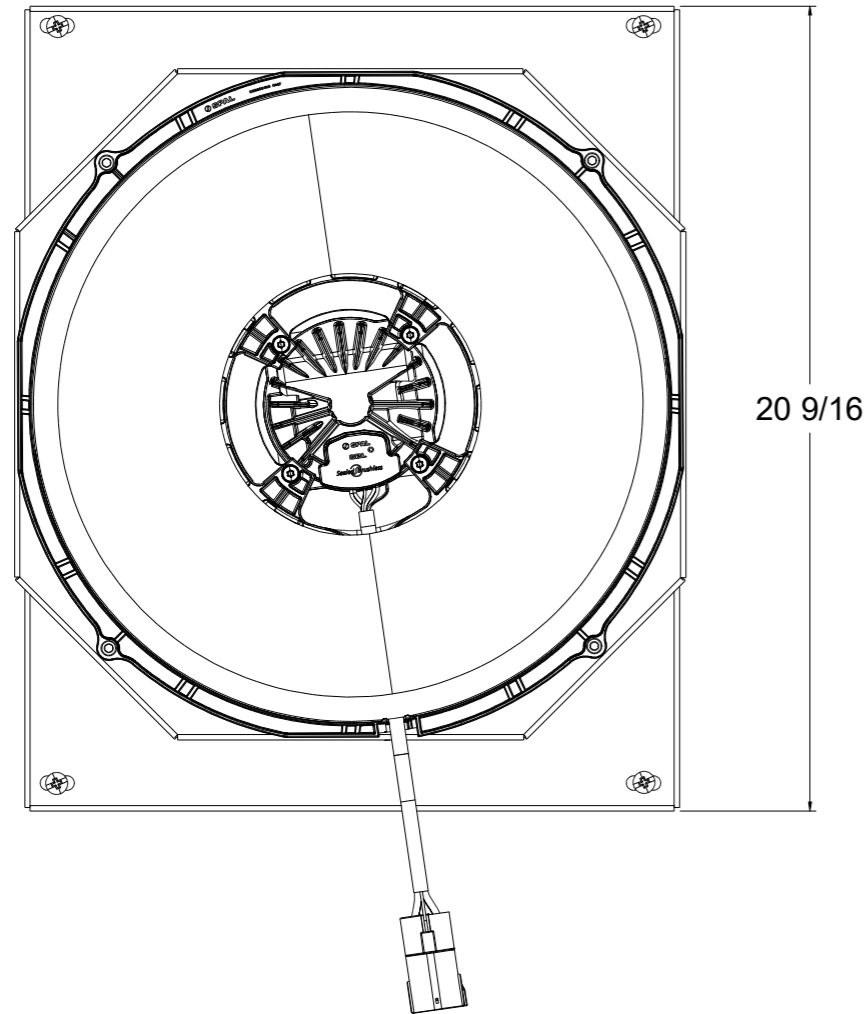

8 7 6 5 4 3 2 1

D

Fan Package SKU#	Fan Type	Dimension "X"
1-10506-008BL300	300 Watt Brushless	3.5"
1-10506-008BL500	500 Watt Brushless	

C

B

A

8 7 6 5 4 3 2 1

Wizard
cooling