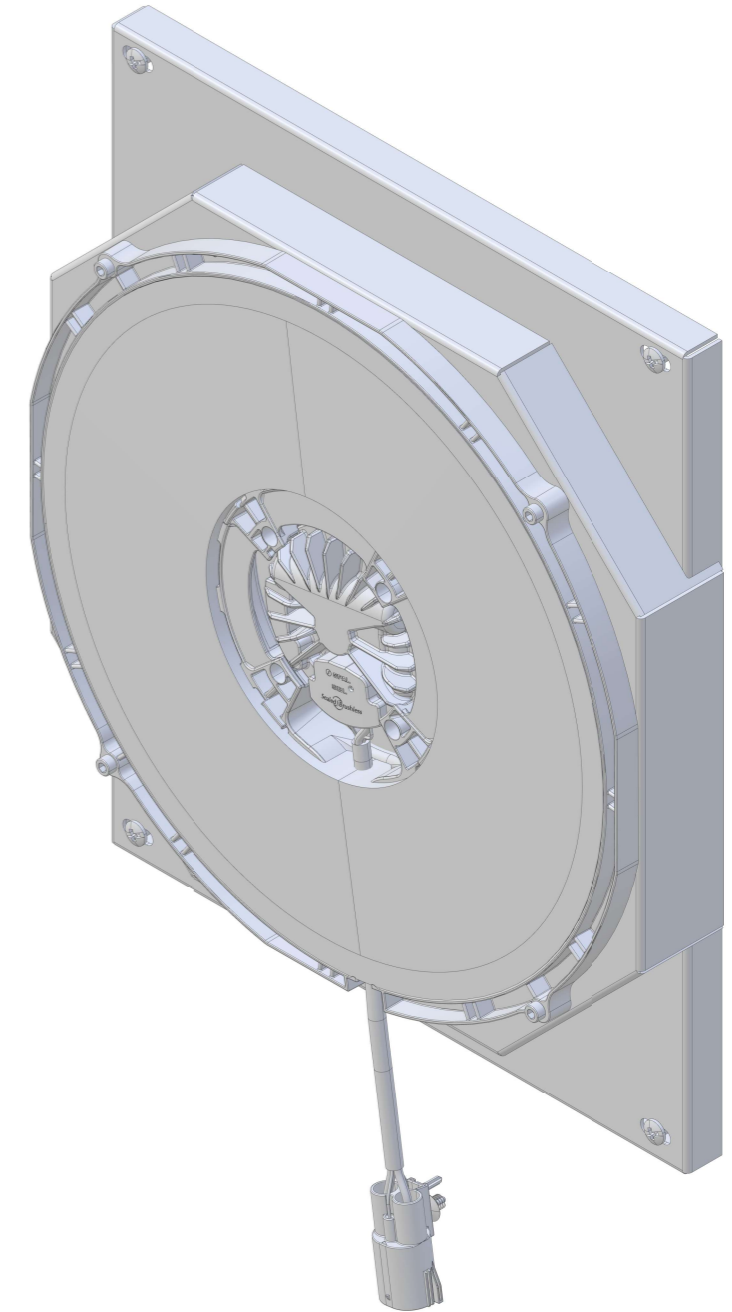

8 7 6 5 4 3 2 1

D

Fan Package SKU#	Fan Type	Dimension "X"
1-10506-008BL300	300 Watt Brushless	3.5"
1-10506-008BL500	500 Watt Brushless	

C

B

A

8 7 6 5 4 3 2 1

Wizard
cooling