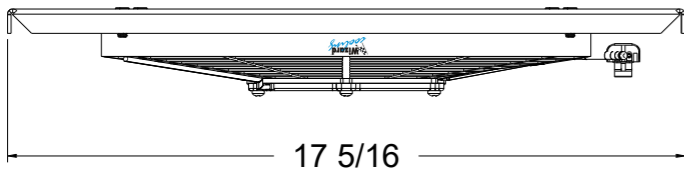

8 7 6 5 4 3 2 1

D

SKU #	Fan Type	Fan Part #	Dimension "X"
1-98504-003LP	Low Profile	7-30100375	2"
1-98504-003MD	Medium Duty	7-30101504	2.5"
1-98504-003HP	High Performance	7-30102029	3.5"

C

D

C

B

A