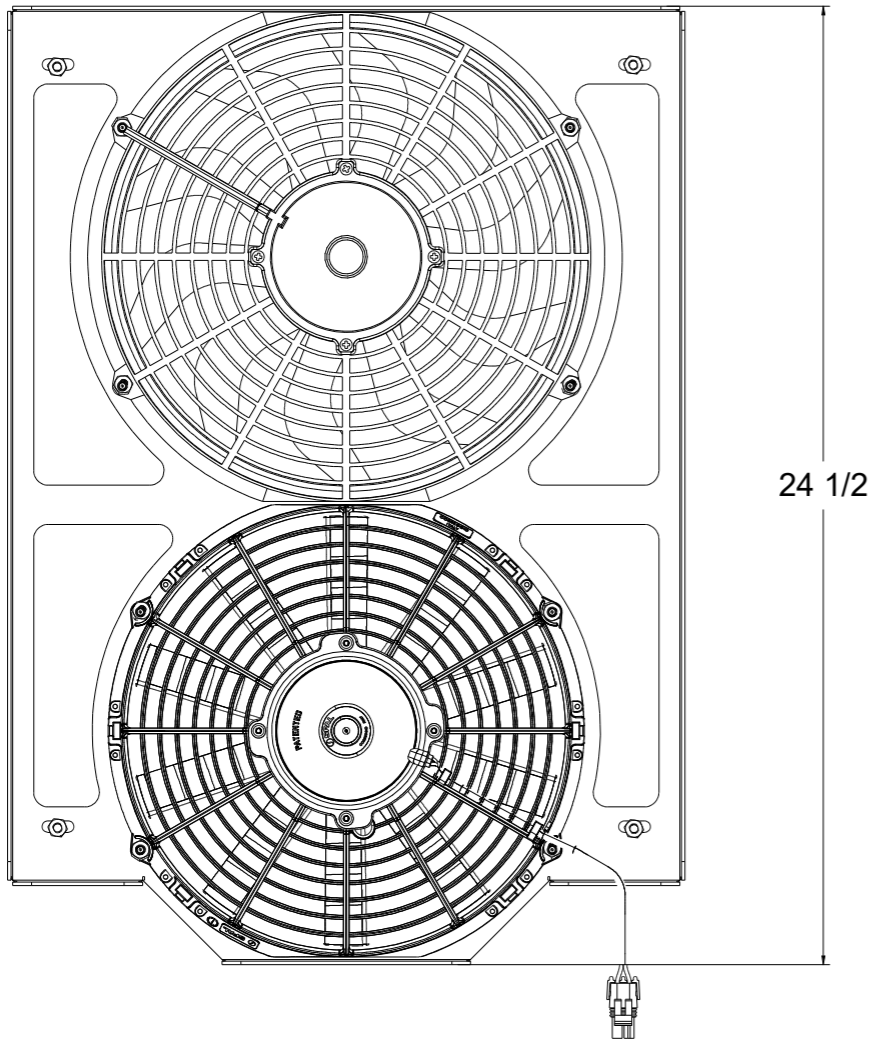

8 7 6 5 4 3 2 1

D

SKU #	Fan Type	Fan Part #	Dimension "X"
1-98504-003LP	Low Profile	7-30100375	2"
1-98504-003MD	Medium Duty	7-30101504	2.5"
1-98504-003HP	High Performance	7-30102029	3.5"

C

D

C

B

A