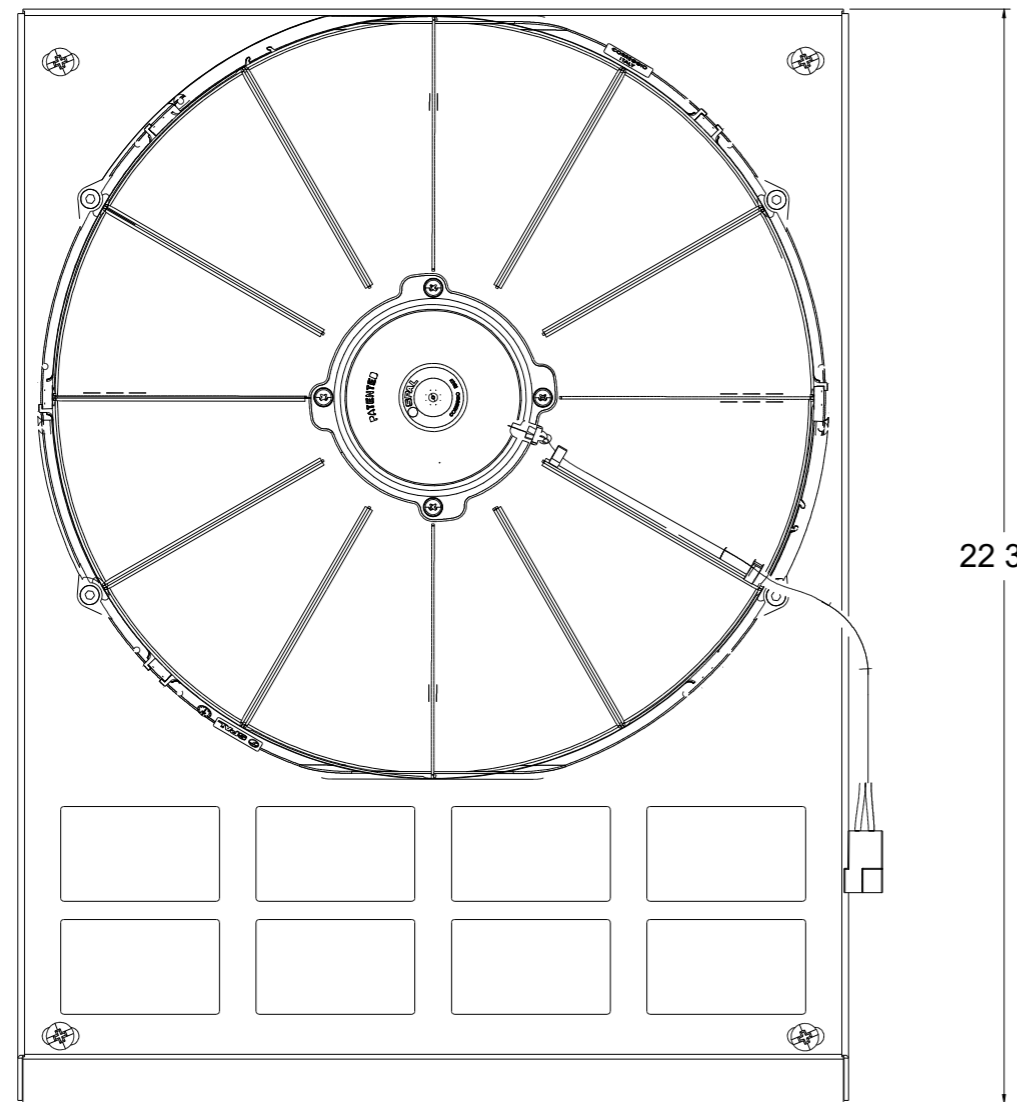

8 7 6 5 4 3 2 1

SKU #	Fan Type	Fan Part #	Dimension "X"
1-98504-008LP	Low Profile	7-30100400	3"
1-98504-008MD	Medium Duty	7-30101516	3.5"
1-98504-008HP	High Performance	7-30102120	4.5"

**Wizard**  
*cooling*  
Custom Aluminum Radiators  
[www.wizardcooling.com](http://www.wizardcooling.com)

Contact Us:  
716-655-6760

Part Number  
**1-98504-008**

8 7 6 5 4 3 2 1

D  
C  
B  
A

D  
C  
B  
A