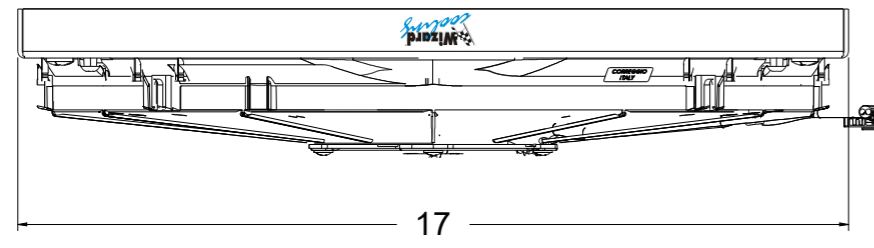

8 7 6 5 4 3 2 1

SKU #	Fan Type	Fan Part #	Dimension "X"
1-98504-008LP	Low Profile	7-30100400	3"
1-98504-008MD	Medium Duty	7-30101516	3.5"
1-98504-008HP	High Performance	7-30102120	4.5"

**Wizard**  
*cooling*  
Custom Aluminum Radiators  
[www.wizardcooling.com](http://www.wizardcooling.com)

Contact Us:  
716-655-6760

Part Number  
**1-98504-008**

8 7 6 5 4 3 2 1

D  
C  
B  
A

D  
C  
B  
A