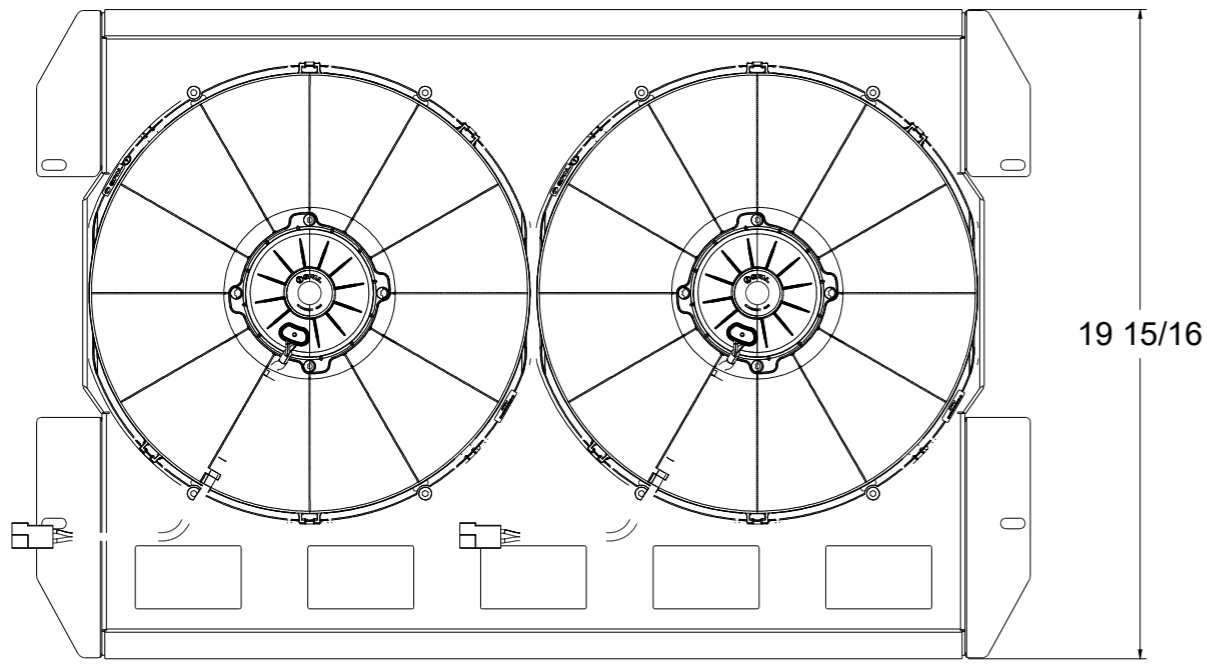

8 7 6 5 4 3 2 1

SKU #	Fan Type	Fan Part #	Dimension "X"
1-98511-002LP	Low Profile		3"
1-98511-002MD	Medium Duty		3.5"
1-98511-002HP	High Performance		4.5"

Wizard
cooling™
Custom Aluminum Radiators
www.wizardcooling.com

Contact Us:
716-655-6760

Part Number
1-98511-002

8 7 6 5 4 3 2 1