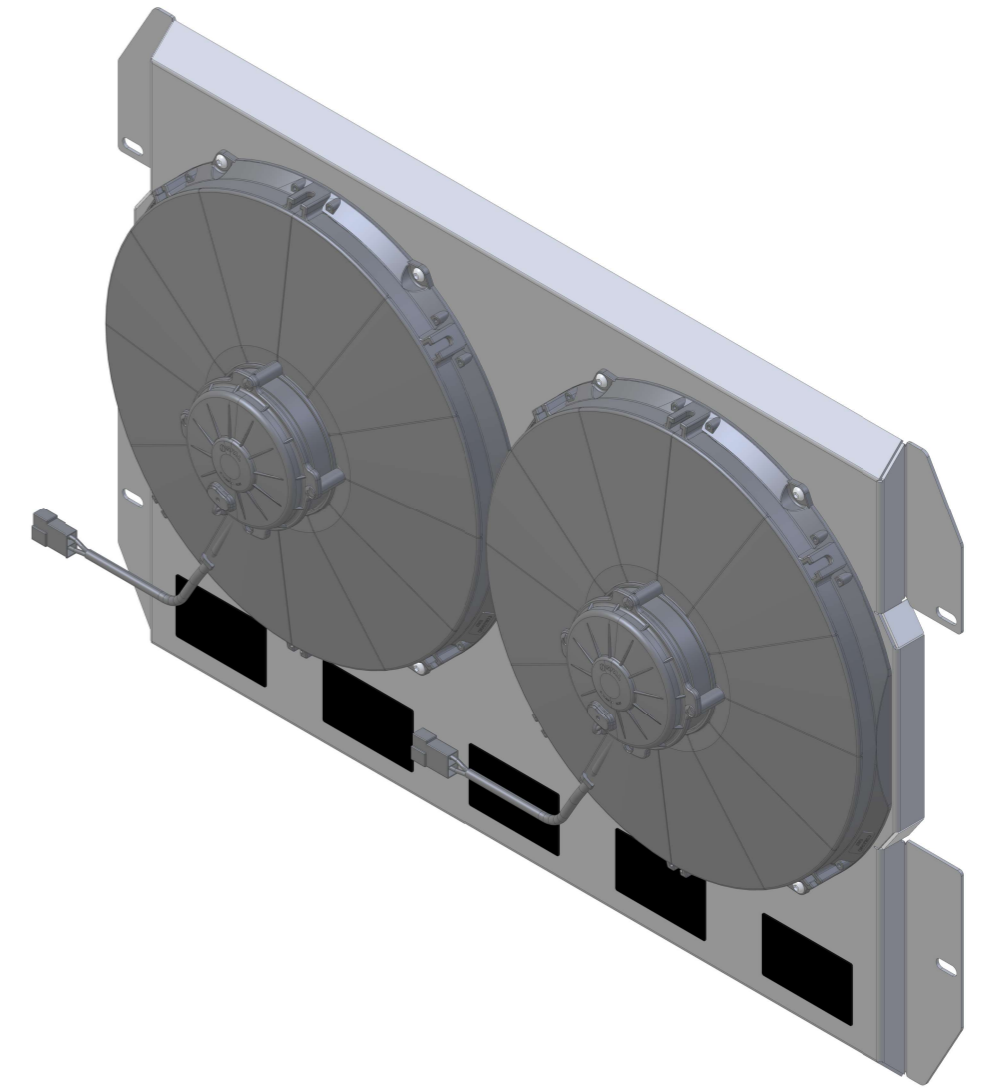

8 7 6 5 4 3 2 1

SKU #	Fan Type	Fan Part #	Dimension "X"
1-98511-002LP	Low Profile		3"
1-98511-002MD	Medium Duty		3.5"
1-98511-002HP	High Performance		4.5"

Wizard
cooling™
Custom Aluminum Radiators
www.wizardcooling.com