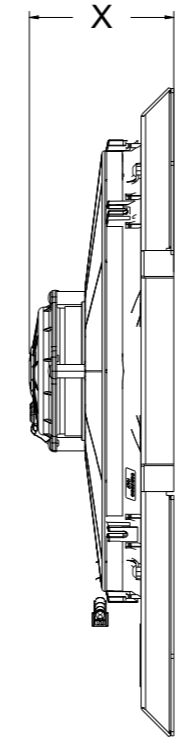

8 7 6 5 4 3 2 1

SKU #	Fan Type	Fan Part #	Dimension "X"
1-98511-002LP	Low Profile		3"
1-98511-002MD	Medium Duty		3.5"
1-98511-002HP	High Performance		4.5"

Wizard
cooling™
Custom Aluminum Radiators
www.wizardcooling.com

Contact Us:
716-655-6760

Part Number
1-98511-002

8 7 6 5 4 3 2 1