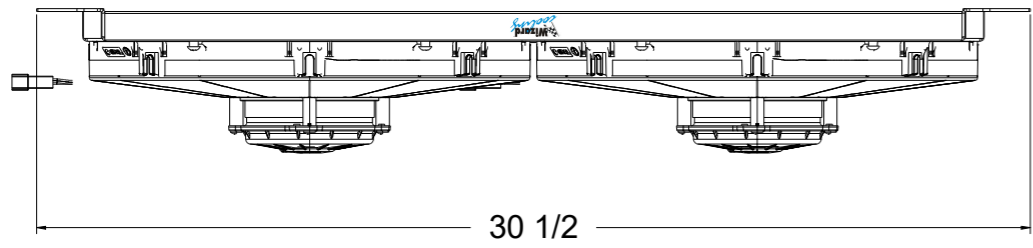

8 7 6 5 4 3 2 1

SKU #	Fan Type	Fan Part #	Dimension "X"
1-98511-002LP	Low Profile		3"
1-98511-002MD	Medium Duty		3.5"
1-98511-002HP	High Performance		4.5"

Wizard
cooling™
Custom Aluminum Radiators
www.wizardcooling.com