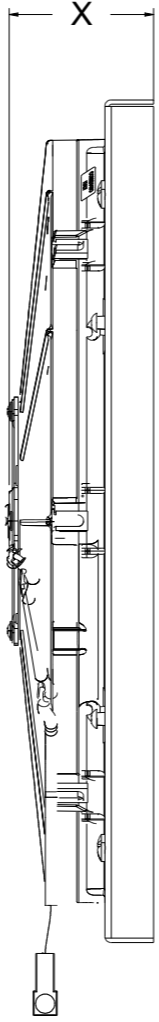

8 7 6 5 4 3 2 1

SKU #	Fan Type	Fan Part #	Dimension "X"
1-260-008LP	Low Profile	7-30100400	3"
1-260-008MD	Medium Duty	7-30101516	3.5"
1-260-008HP	High Performance	7-30102120	4.5"

**Wizard**  
cooling™  
Custom Aluminum Radiators  
[www.wizardcooling.com](http://www.wizardcooling.com)

Contact Us:  
716-655-6760

Part Number  
**1-260-008**

8 7 6 5 4 3 2 1