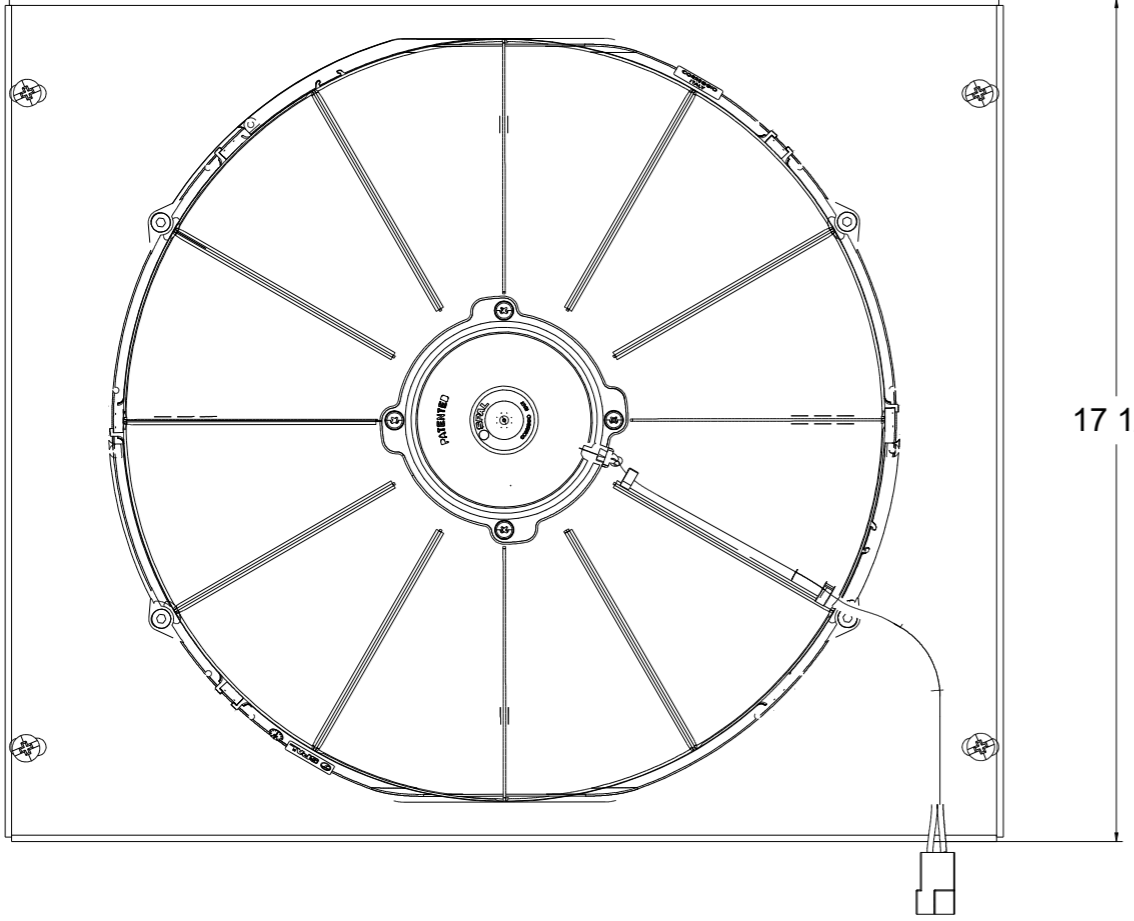

8 7 6 5 4 3 2 1

SKU #	Fan Type	Fan Part #	Dimension "X"
1-260-008LP	Low Profile	7-30100400	3"
1-260-008MD	Medium Duty	7-30101516	3.5"
1-260-008HP	High Performance	7-30102120	4.5"

**Wizard**  
cooling™  
Custom Aluminum Radiators  
[www.wizardcooling.com](http://www.wizardcooling.com)

Contact Us:  
716-655-6760

Part Number  
**1-260-008**

8 7 6 5 4 3 2 1