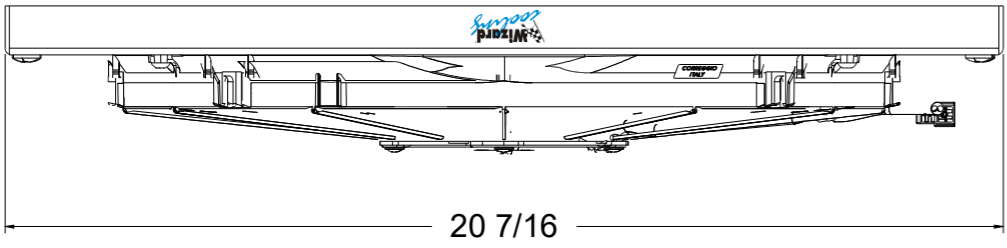

8 7 6 5 4 3 2 1

SKU #	Fan Type	Fan Part #	Dimension "X"
1-260-008LP	Low Profile	7-30100400	3"
1-260-008MD	Medium Duty	7-30101516	3.5"
1-260-008HP	High Performance	7-30102120	4.5"

**Wizard**  
cooling™  
Custom Aluminum Radiators  
[www.wizardcooling.com](http://www.wizardcooling.com)