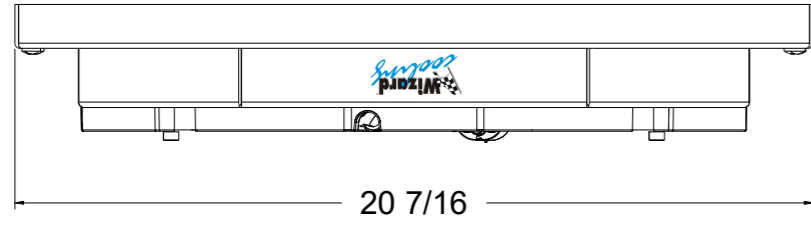

8 7 6 5 4 3 2 1

D

D

| Fan Package SKU# | Fan Type           | Dimension "X" |
|------------------|--------------------|---------------|
| 1-260-008BL300   | 300 Watt Brushless | 3.5"          |
| 1-260-008BL500   | 500 Watt Brushless |               |