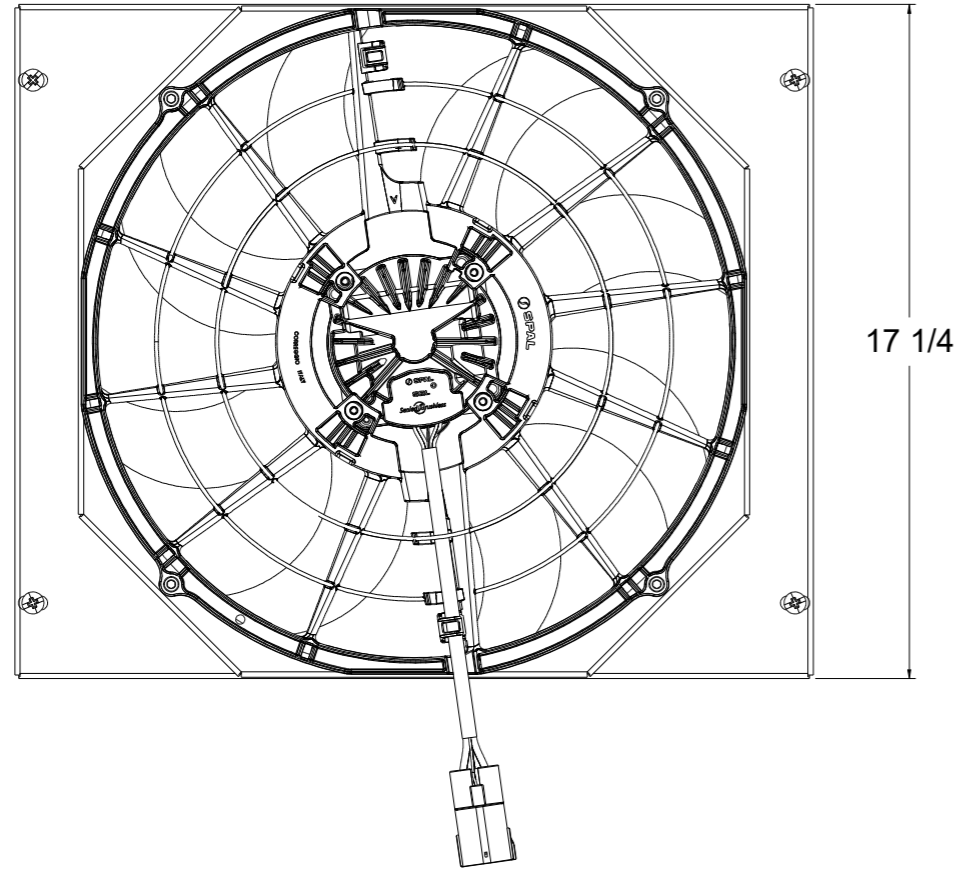

B

B

A

A

8 7 6 5 4 3 2 1

Wizard
cooling
Custom Aluminum Radiators
www.wizardcooling.com

Contact Us:
716-655-6760

Part Number
1-260-008BL