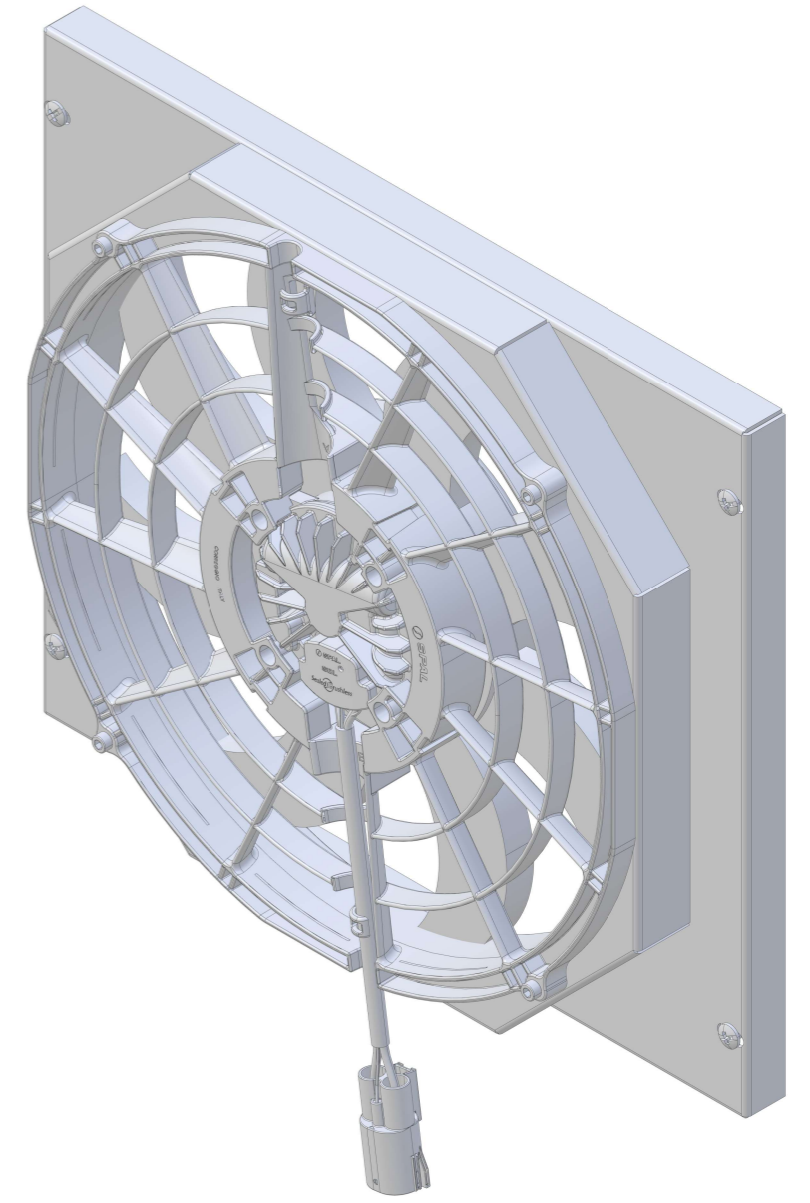

B

B

A

A

8 7 6 5 4 3 2 1

Wizard
cooling
Custom Aluminum Radiators
www.wizardcooling.com

Contact Us:
716-655-6760

Part Number
1-260-008BL