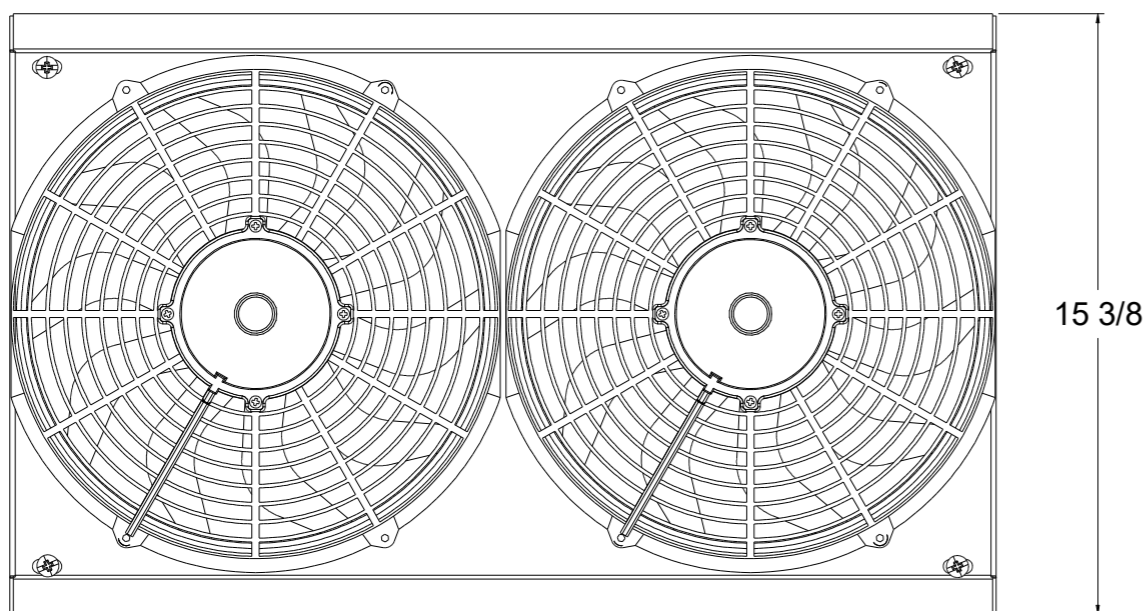

8 7 6 5 4 3 2 1

SKU #	Fan Type	Fan Part #	Dimension "X"
1-281-002LP	Low Profile		3"
1-281-002MD	Medium Duty		3.5"
1-281-002HP	High Performance		4.5"

**Wizard**  
*cooling*  
Custom Aluminum Radiators  
[www.wizardcooling.com](http://www.wizardcooling.com)