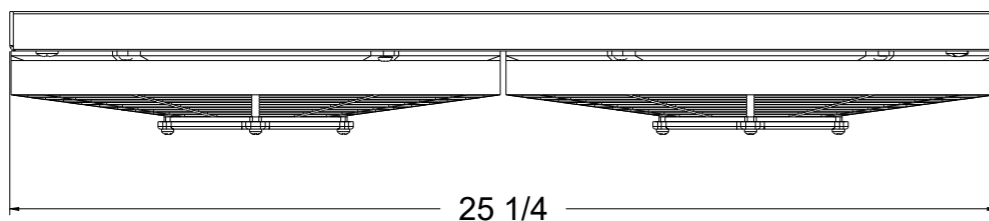

8 7 6 5 4 3 2 1

SKU #	Fan Type	Fan Part #	Dimension "X"
1-281-002LP	Low Profile		3"
1-281-002MD	Medium Duty		3.5"
1-281-002HP	High Performance		4.5"

**Wizard**  
*cooling*  
Custom Aluminum Radiators  
[www.wizardcooling.com](http://www.wizardcooling.com)