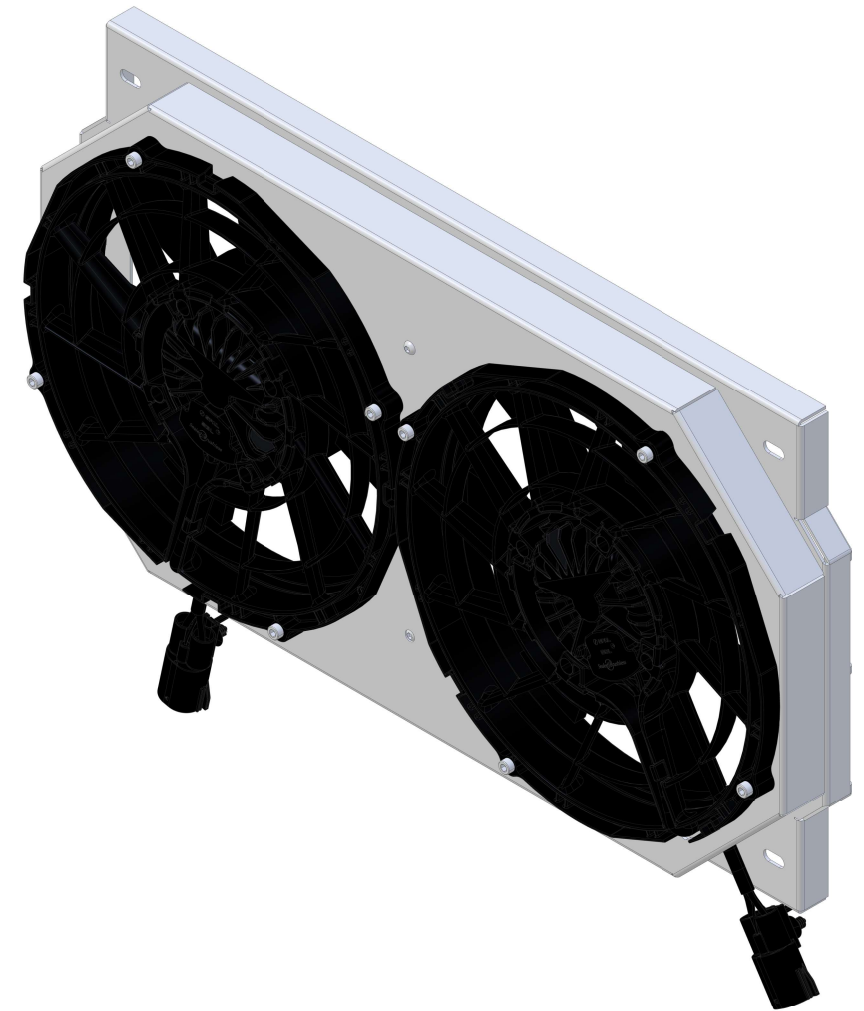

Shroud & Fan P/N	Fan Type	Dimension "X"	Fan P/N
1-281-002BL	300W Brushless	3.5"	7-
1-281-002BL	500W Brushless		7-
1-281-002BL	N/A	N/A	7-

Wizard[™]
cooling
 Custom Aluminum Radiators
www.wizardcooling.com