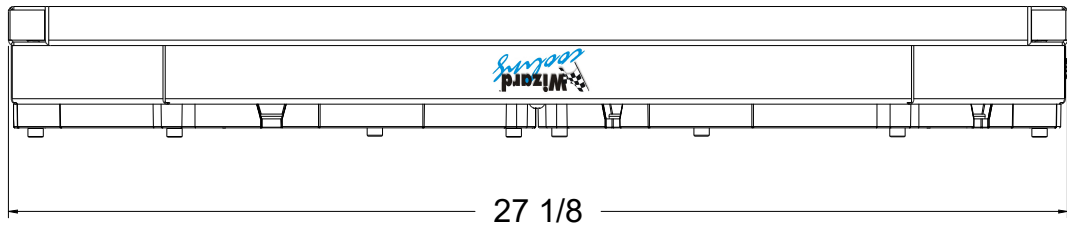

Shroud & Fan P/N	Fan Type	Dimension "X"	Fan P/N
1-281-002BL	300W Brushless	3.5"	7-
1-281-002BL	500W Brushless		7-
1-281-002BL	N/A	N/A	7-

Wizard[™]
cooling
 Custom Aluminum Radiators
www.wizardcooling.com