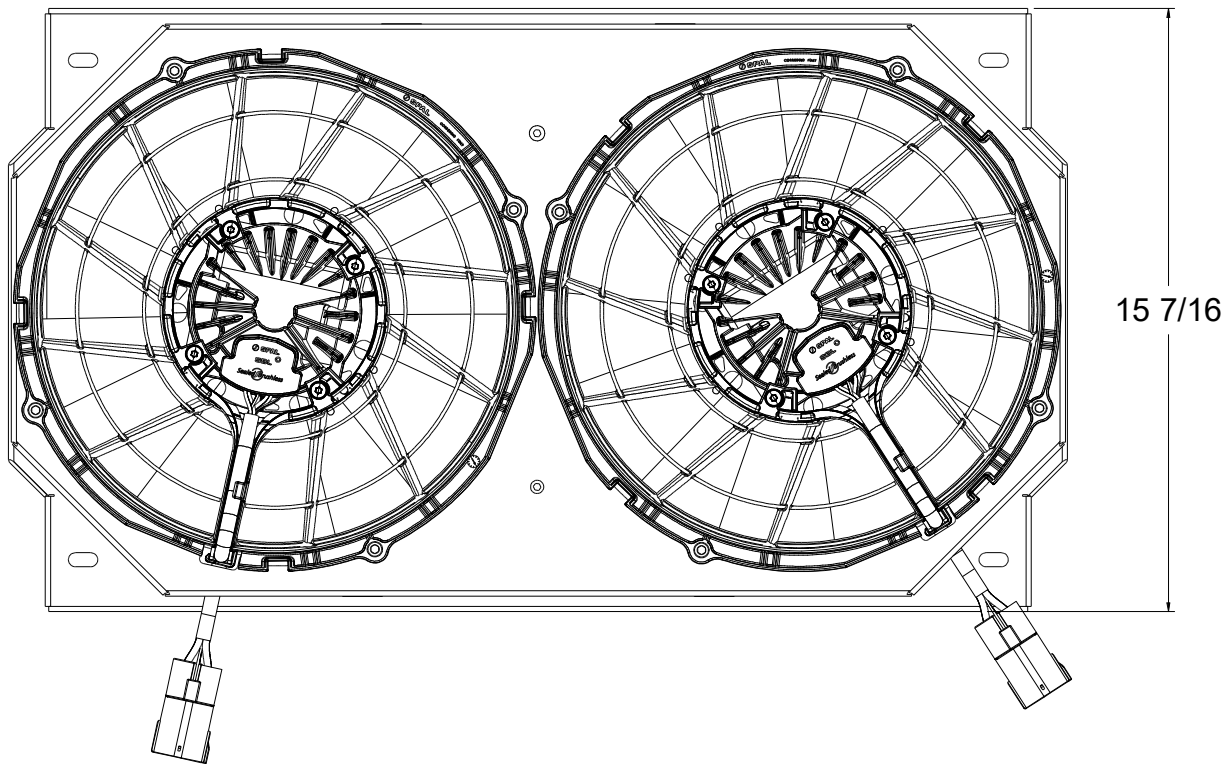

Shroud & Fan P/N	Fan Type	Dimension "X"	Fan P/N
1-281-002BL	300W Brushless	3.5"	7-
1-281-002BL	500W Brushless		7-
1-281-002BL	N/A	N/A	7-

Wizard[™]
cooling
 Custom Aluminum Radiators
www.wizardcooling.com

Contact Us:
716-655-6760

Part Number
1-281-002BL