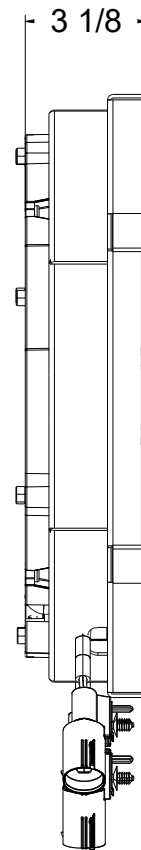

Shroud & Fan P/N	Fan Type	Dimension "X"	Fan P/N
1-281-002BL	300W Brushless	3.5"	7-
1-281-002BL	500W Brushless		7-
1-281-002BL	N/A	N/A	7-

Wizard[™]
cooling
 Custom Aluminum Radiators
www.wizardcooling.com

Contact Us:
716-655-6760

Part Number
1-281-002BL