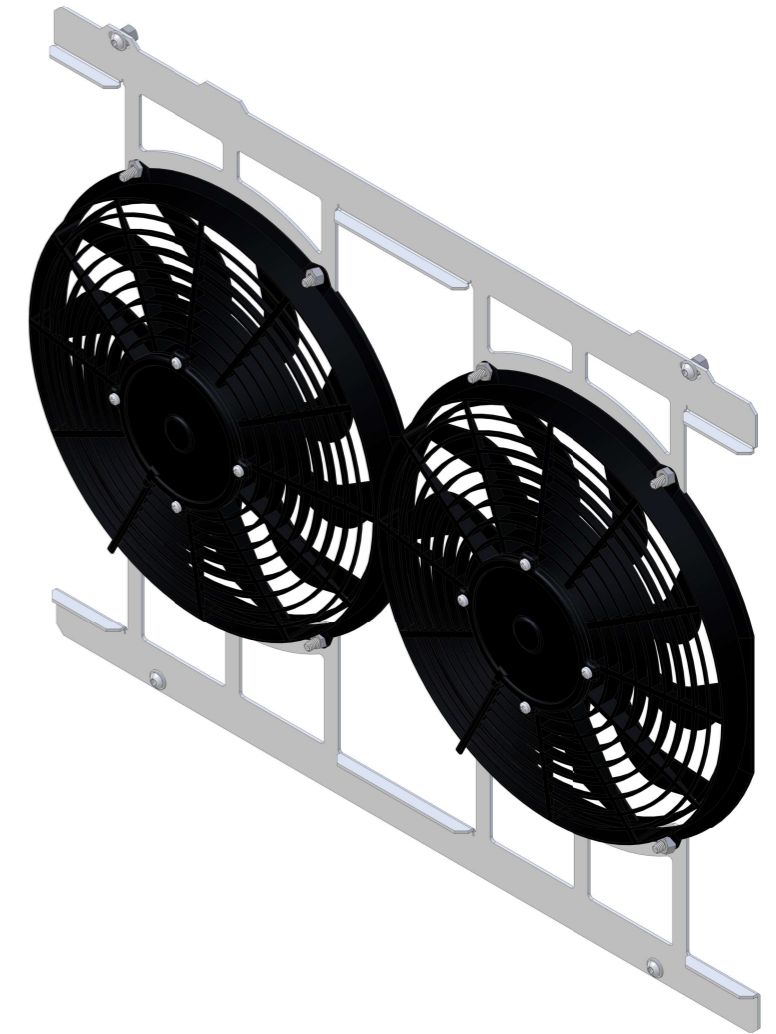

8 7 6 5 4 3 2 1

D

D

SKU #	Fan Type	Fan Part #	Dimension "X"
1-41003-003LP	Low Profile	7-30100375	2"
1-41003-003MD	Medium Duty	7-30101504	2.5"
1-41003-003HP	High Performance	7-30102029	3.5"

C

C

B

B