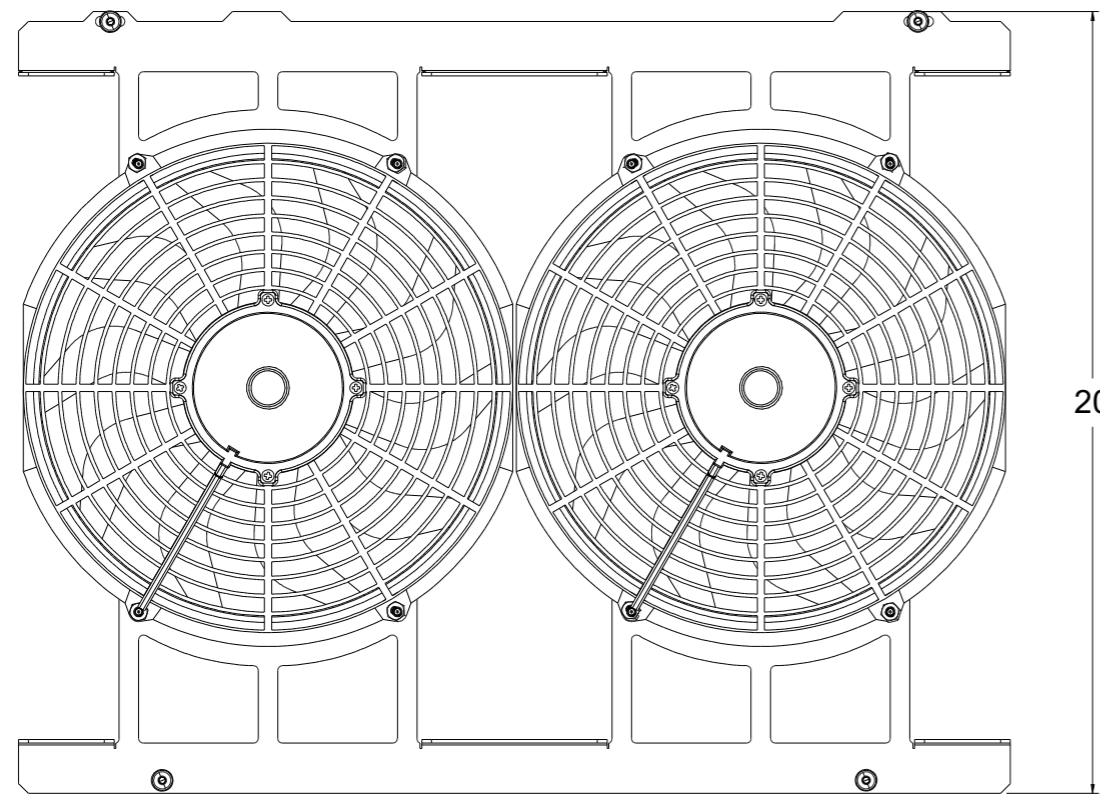

8 7 6 5 4 3 2 1

D

D

SKU #	Fan Type	Fan Part #	Dimension "X"
1-41003-003LP	Low Profile	7-30100375	2"
1-41003-003MD	Medium Duty	7-30101504	2.5"
1-41003-003HP	High Performance	7-30102029	3.5"

C

C

B

B