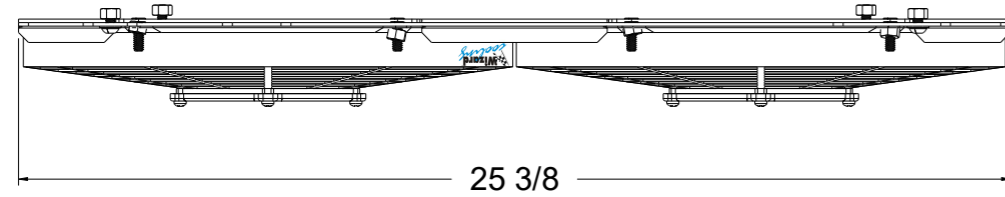

8 7 6 5 4 3 2 1

D

D

SKU #	Fan Type	Fan Part #	Dimension "X"
1-41003-003LP	Low Profile	7-30100375	2"
1-41003-003MD	Medium Duty	7-30101504	2.5"
1-41003-003HP	High Performance	7-30102029	3.5"

C

C

B

B