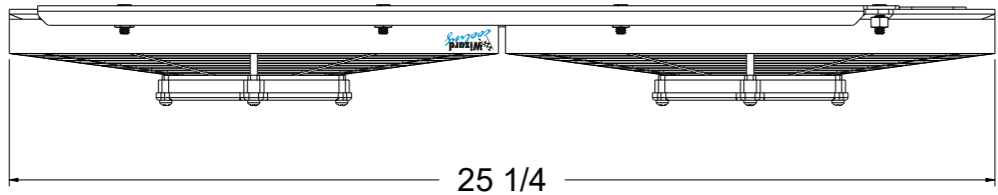

8 7 6 5 4 3 2 1

SKU #	Fan Type	Fan Part #	Dimension "X"
1-1626-003LP	Low Profile	7-30100375	2"
1-1626-003MD	Medium Duty	7-30101504	2.5"
1-1626-003HP	High Performance	7-30102029	3.5"

**Wizard**  
cooling™  
Custom Aluminum Radiators  
[www.wizardcooling.com](http://www.wizardcooling.com)