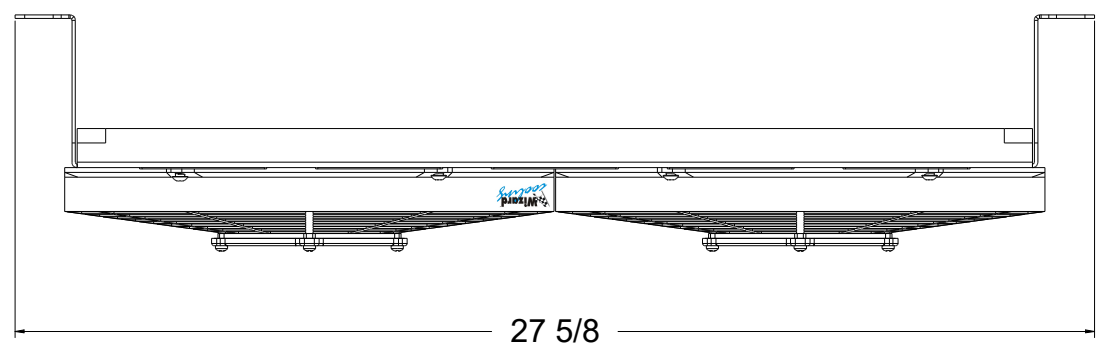

8 7 6 5 4 3 2 1

D

D

SKU #	Fan Type	Fan Part #	Dimension "X"
1-634-002LP	Low Profile		3"
1-634-002MD	Medium Duty		3.5"
1-634-002HP	High Performance		4.5"

C

C

B

B