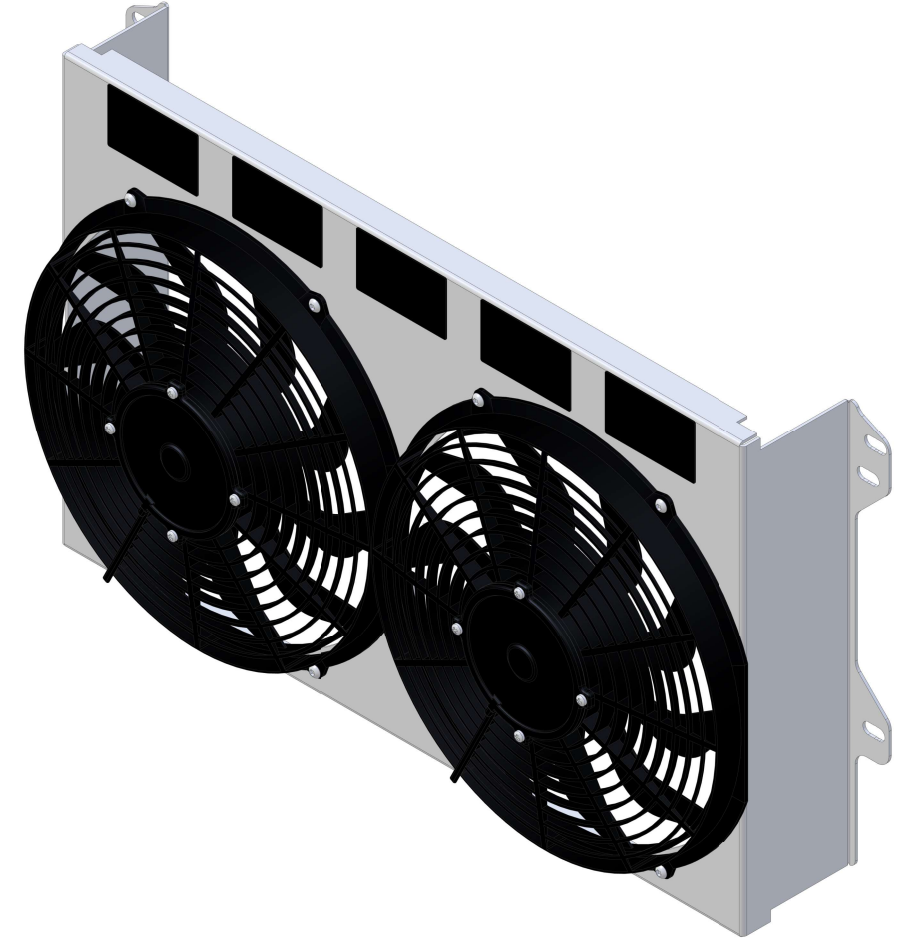

8 7 6 5 4 3 2 1

D

D

SKU #	Fan Type	Fan Part #	Dimension "X"
1-634-002LP	Low Profile		3"
1-634-002MD	Medium Duty		3.5"
1-634-002HP	High Performance		4.5"

C

C

B

B