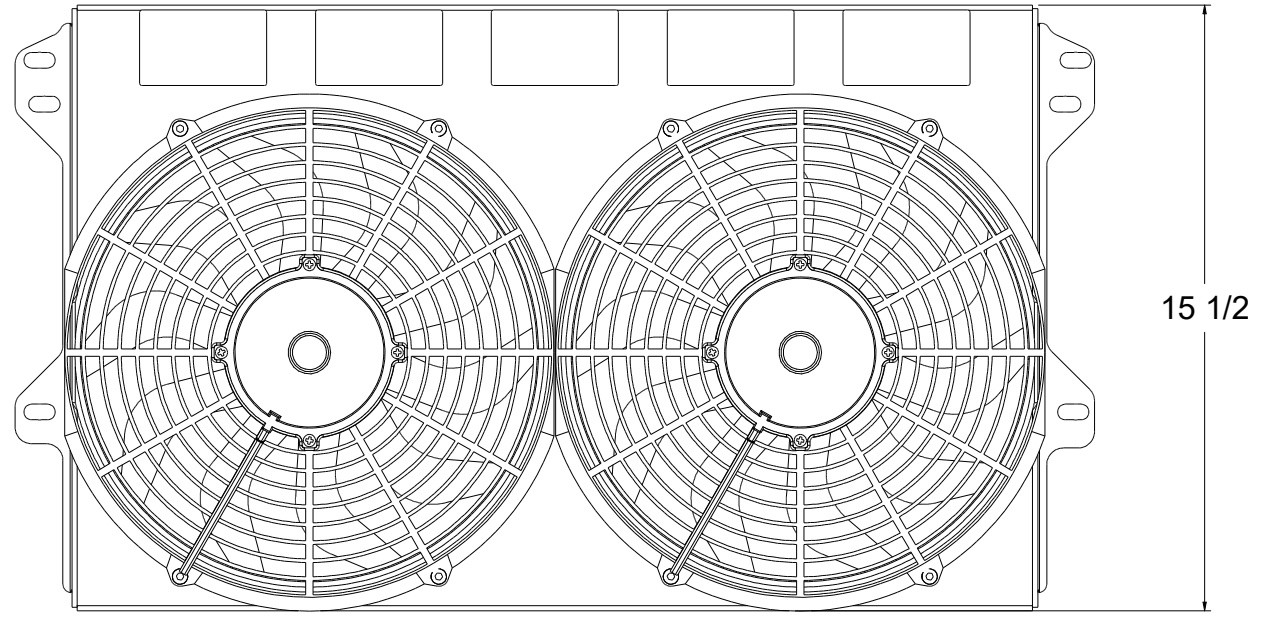

8 7 6 5 4 3 2 1

D

D

SKU #	Fan Type	Fan Part #	Dimension "X"
1-634-002LP	Low Profile		3"
1-634-002MD	Medium Duty		3.5"
1-634-002HP	High Performance		4.5"

C

C

B

B