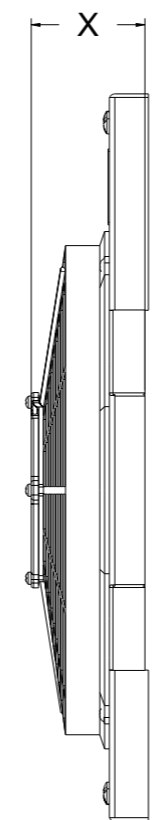

8 7 6 5 4 3 2 1

SKU #	Fan Type	Fan Part #	Dimension "X"
1-1630-002LP	Low Profile		3"
1-1630-002MD	Medium Duty		3.5"
1-1630-002HP	High Performance		4.5"

Wizard
cooling
Custom Aluminum Radiators
www.wizardcooling.com

Contact Us:
716-655-6760

Part Number
1-1630-002

8 7 6 5 4 3 2 1