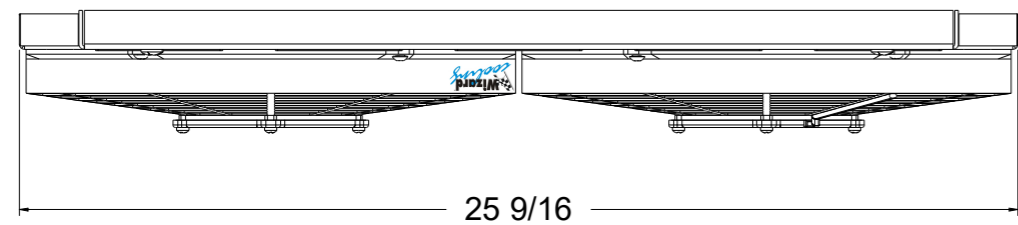

8 7 6 5 4 3 2 1

SKU #	Fan Type	Fan Part #	Dimension "X"
1-1630-002LP	Low Profile		3"
1-1630-002MD	Medium Duty		3.5"
1-1630-002HP	High Performance		4.5"

Wizard
cooling
Custom Aluminum Radiators
www.wizardcooling.com