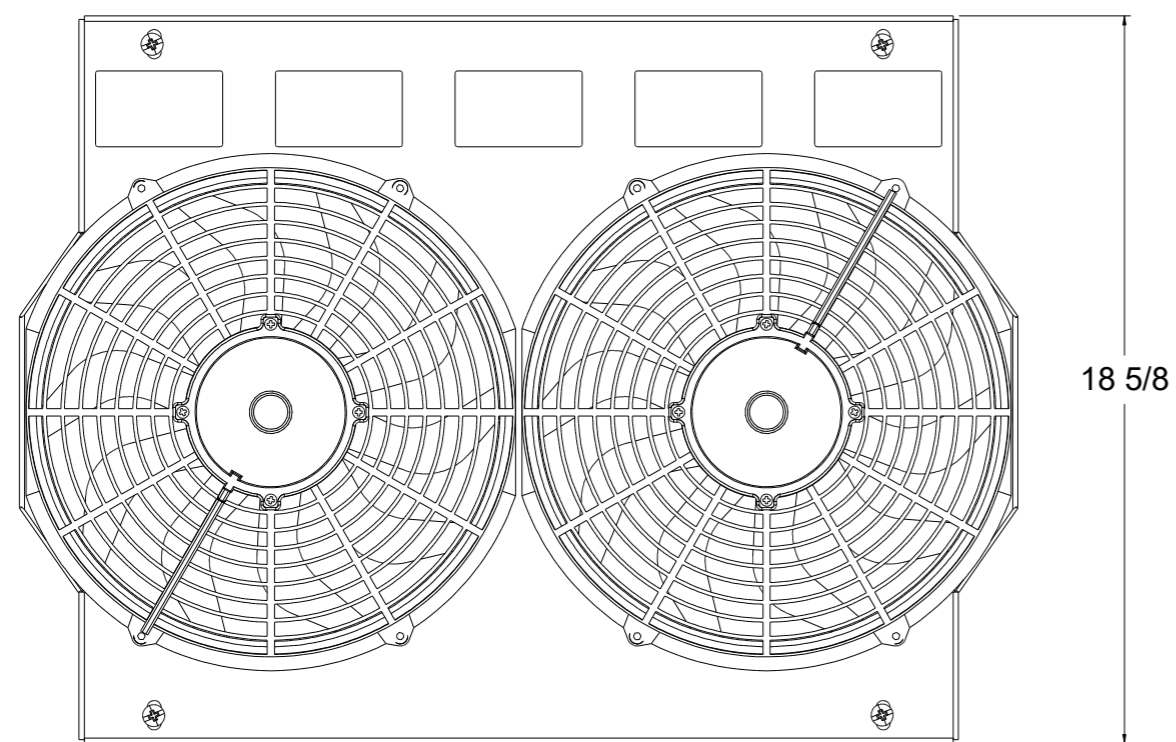

8 7 6 5 4 3 2 1

SKU #	Fan Type	Fan Part #	Dimension "X"
1-1630-002LP	Low Profile		3"
1-1630-002MD	Medium Duty		3.5"
1-1630-002HP	High Performance		4.5"

Wizard
cooling
Custom Aluminum Radiators
www.wizardcooling.com