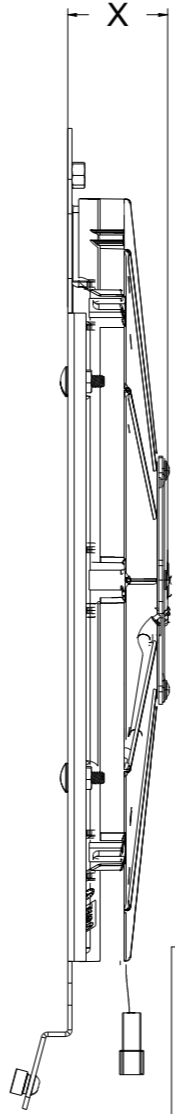

SKU #	Fan Type	Pusher Fan Part #	Dimension "X"
1-1630-007LP	Low Profile	7-301	2"
1-1630-007MD	Medium Duty	7-301	2.5"
1-1630-007HP	High Performance	7-301	3.5"

Wizard
cooling
Custom Aluminum Radiators
www.wizardcooling.com

Contact Us:
716-655-6760

Part Number
1-1630-007