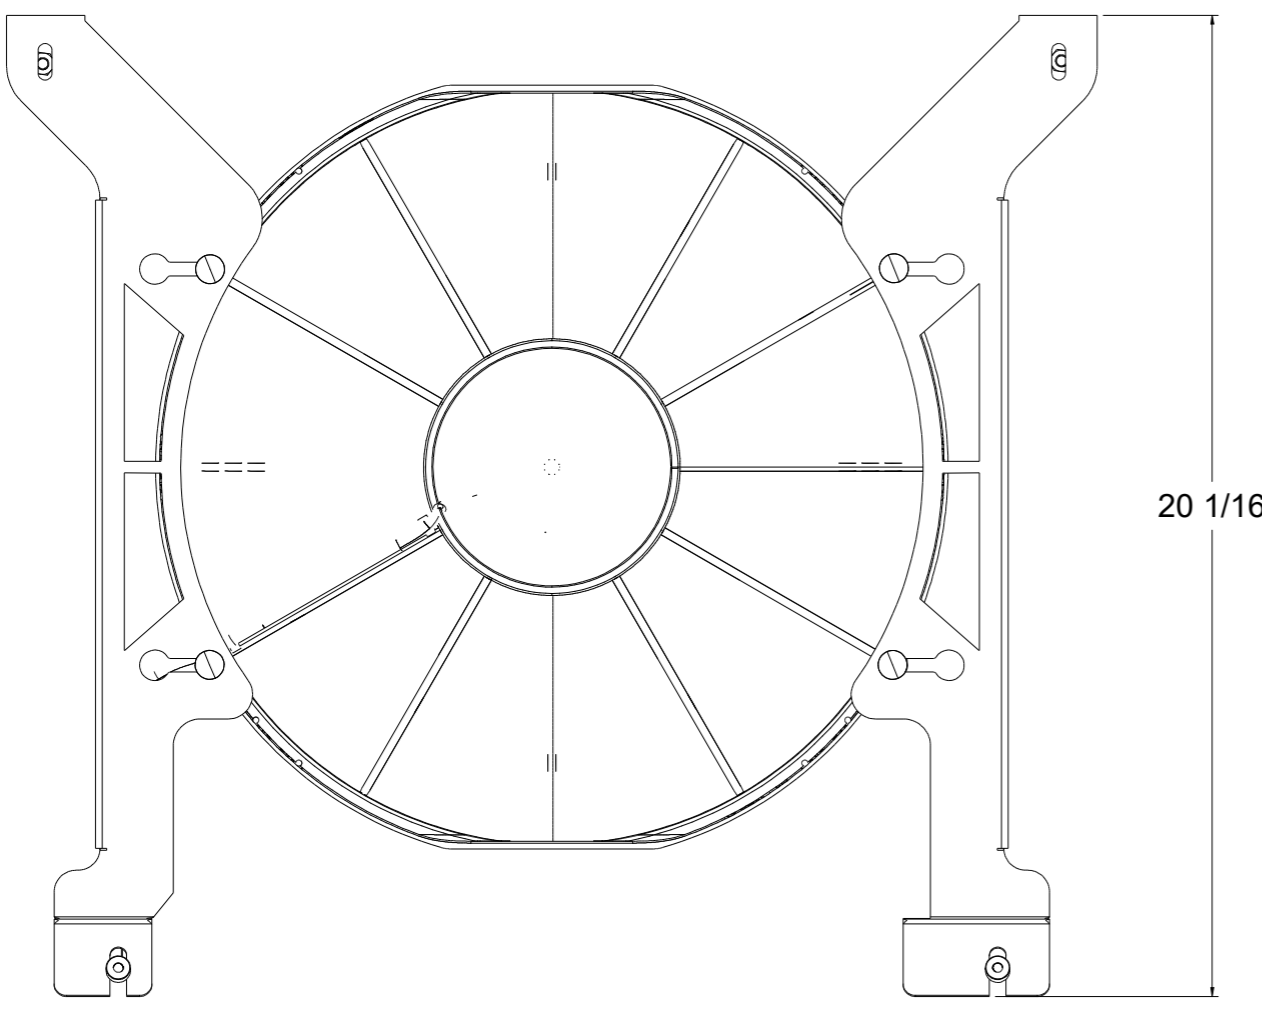

SKU #	Fan Type	Pusher Fan Part #	Dimension "X"
1-1630-007LP	Low Profile	7-301	2"
1-1630-007MD	Medium Duty	7-301	2.5"
1-1630-007HP	High Performance	7-301	3.5"

Wizard
cooling
Custom Aluminum Radiators
www.wizardcooling.com