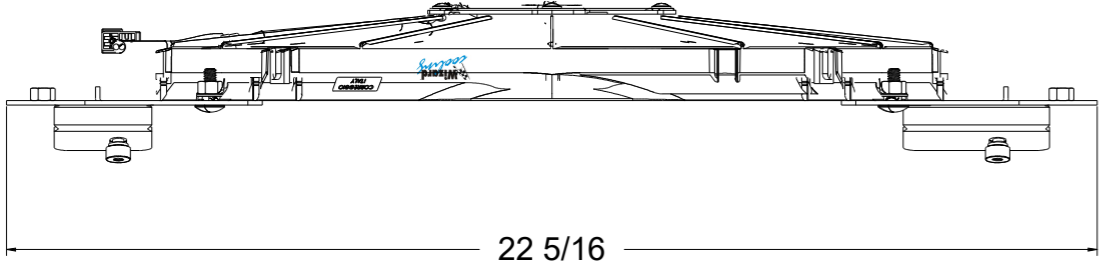

SKU #	Fan Type	Pusher Fan Part #	Dimension "X"
1-1630-007LP	Low Profile	7-301	2"
1-1630-007MD	Medium Duty	7-301	2.5"
1-1630-007HP	High Performance	7-301	3.5"

Wizard
cooling
Custom Aluminum Radiators
www.wizardcooling.com