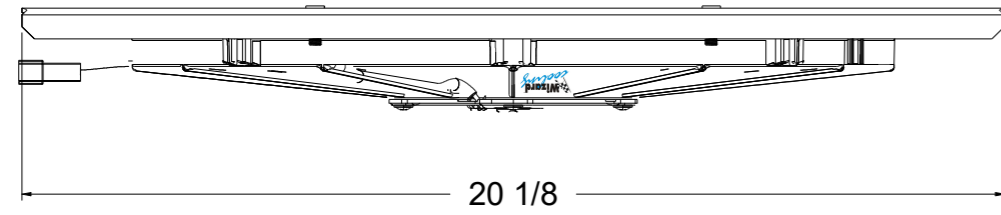

8 7 6 5 4 3 2 1

D

D

SKU #	Fan Type	Fan Part #	Dimension "X"
1-1652-001LP	Low Profile	7-30100400	2"
1-1652-001MD	Medium Duty	7-30101516	2.5"
1-1652-001HP	High Performance	7-30102120	3.5"

C

C

B

B