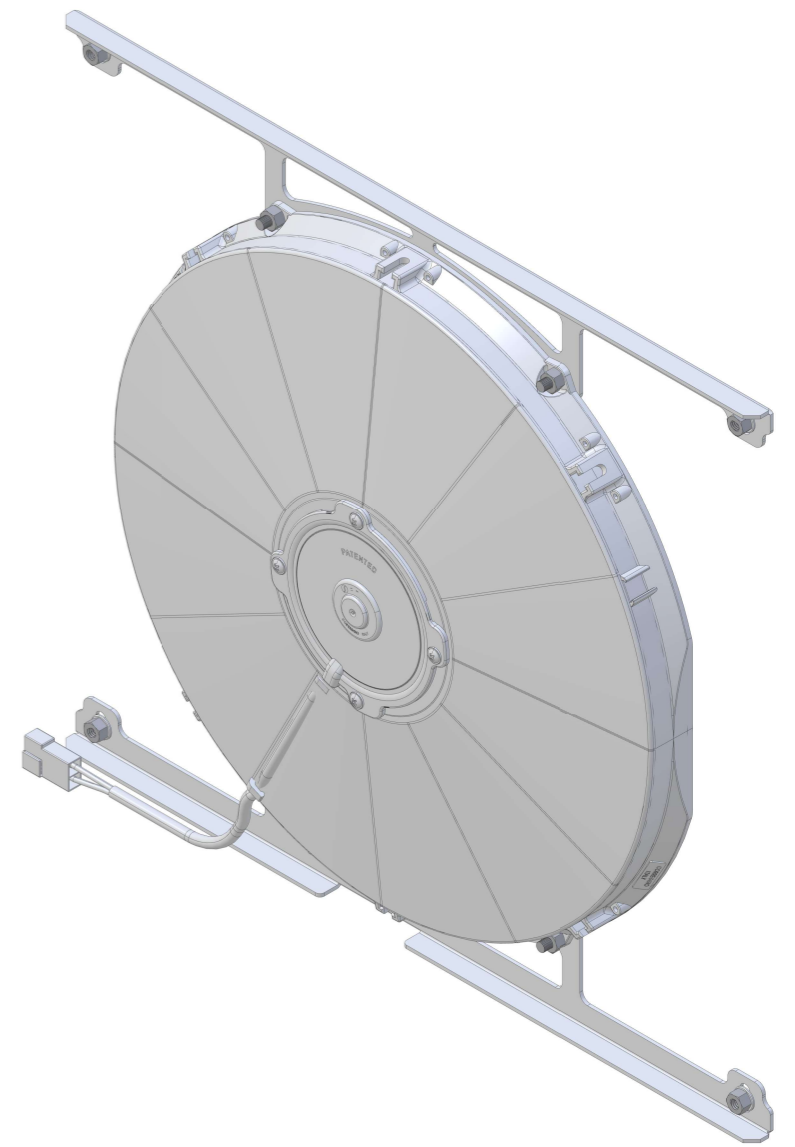

8 7 6 5 4 3 2 1

D

D

SKU #	Fan Type	Fan Part #	Dimension "X"
1-1652-001LP	Low Profile	7-30100400	2"
1-1652-001MD	Medium Duty	7-30101516	2.5"
1-1652-001HP	High Performance	7-30102120	3.5"

C

C

B

B