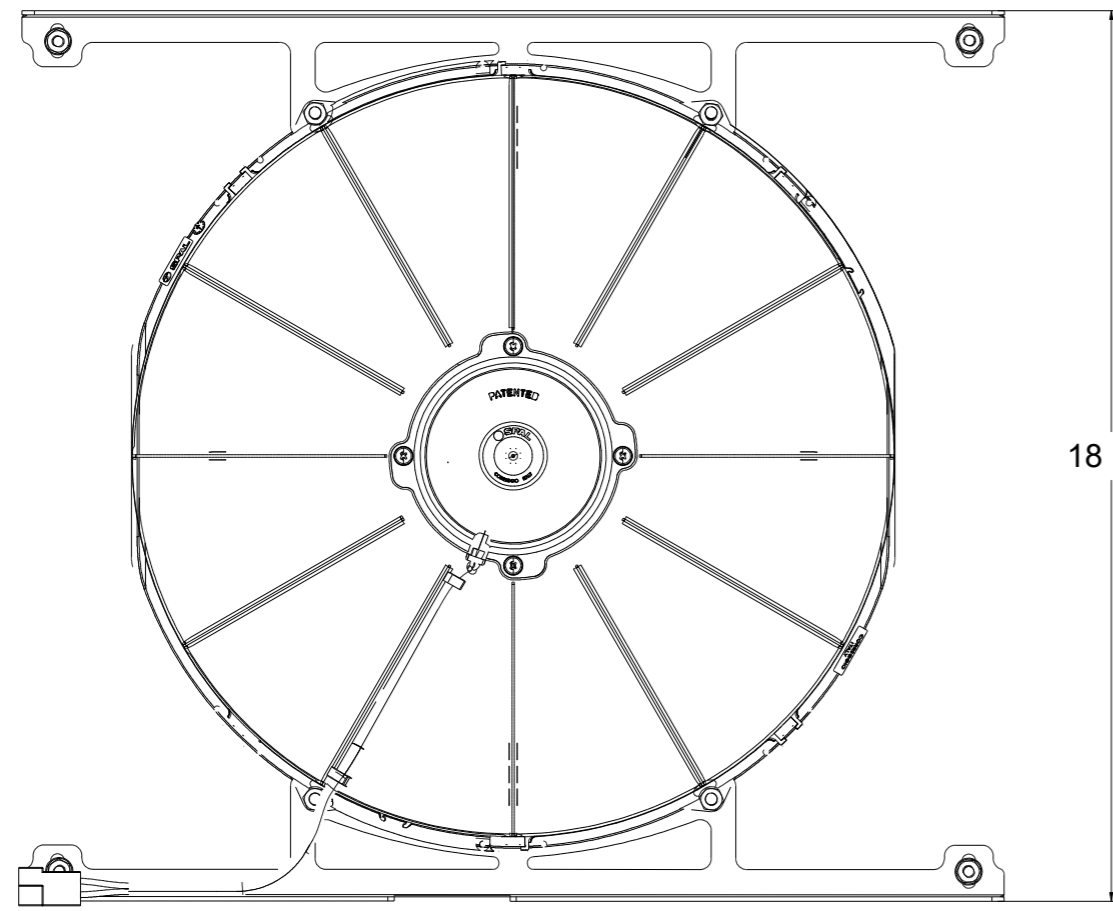

8 7 6 5 4 3 2 1

D

D

SKU #	Fan Type	Fan Part #	Dimension "X"
1-1652-001LP	Low Profile	7-30100400	2"
1-1652-001MD	Medium Duty	7-30101516	2.5"
1-1652-001HP	High Performance	7-30102120	3.5"

C

C

B

B