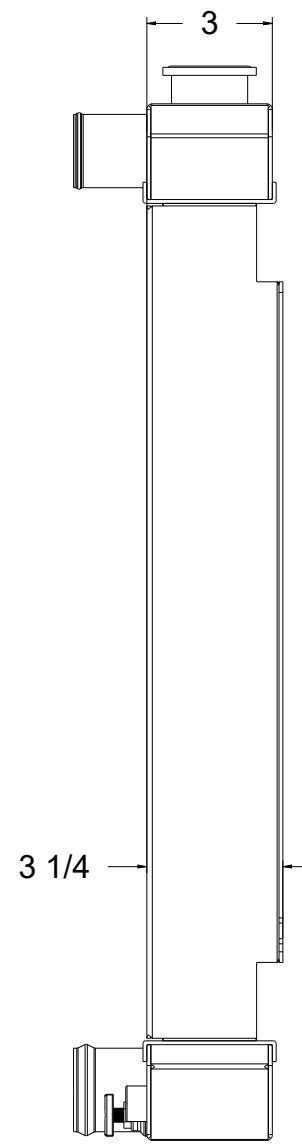

8 7 6 5 4 3 2 1

D C B A

SKU #	Transmission	Core Size
1-41000-100	Manual	Standard (2 Rows Of 1" Tubes)
1-41000-110	Automatic	
1-41000-200	Manual	Upgraded (2 Rows Of 1.25" Tubes)
1-41000-210	Automatic	

Wizard
cooling
Custom Aluminum Radiators
www.wizardcooling.com

Contact Us:
716-655-6760

Part Number
1-41000-Radiator

8 7 6 5 4 3 2 1

D C B A