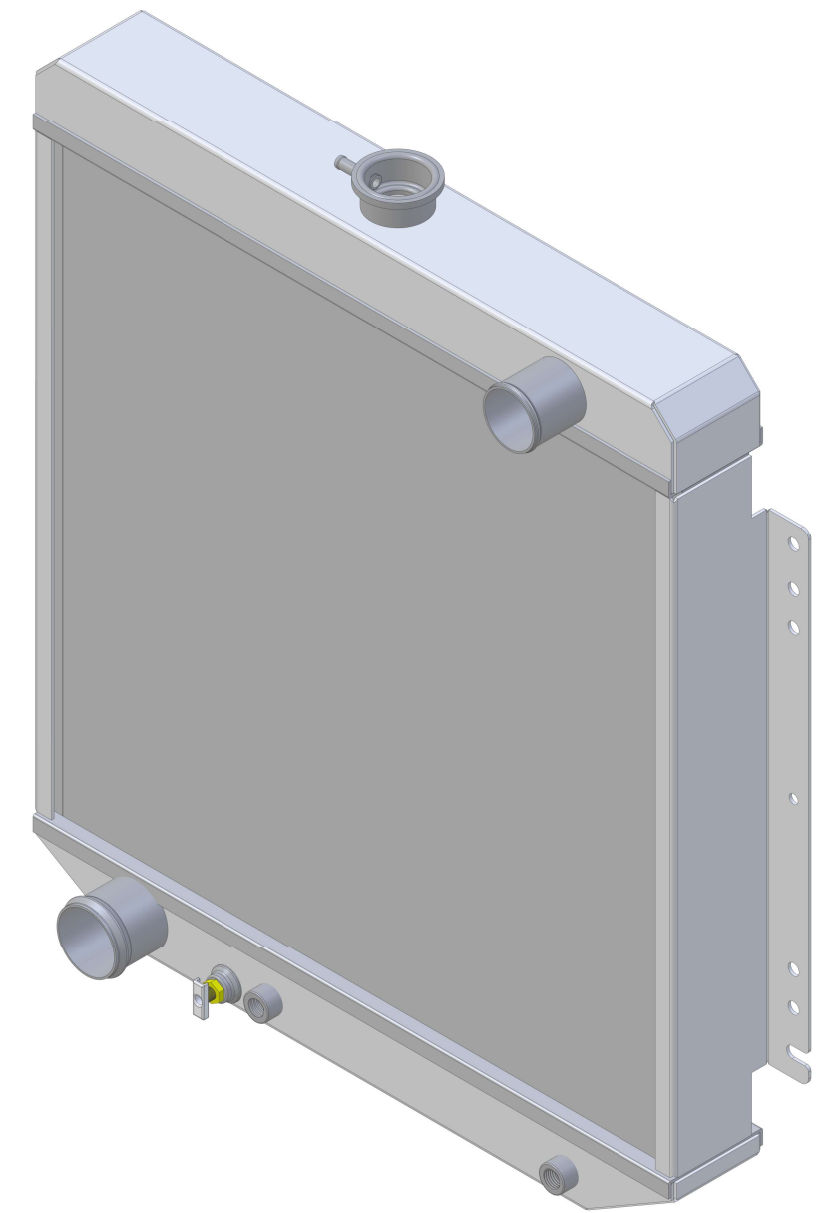

8 7 6 5 4 3 2 1

D C B A

SKU #	Transmission	Core Size
1-41000-100	Manual	Standard (2 Rows Of 1" Tubes)
1-41000-110	Automatic	
1-41000-200	Manual	Upgraded (2 Rows Of 1.25" Tubes)
1-41000-210	Automatic	

Wizard
cooling
Custom Aluminum Radiators
www.wizardcooling.com