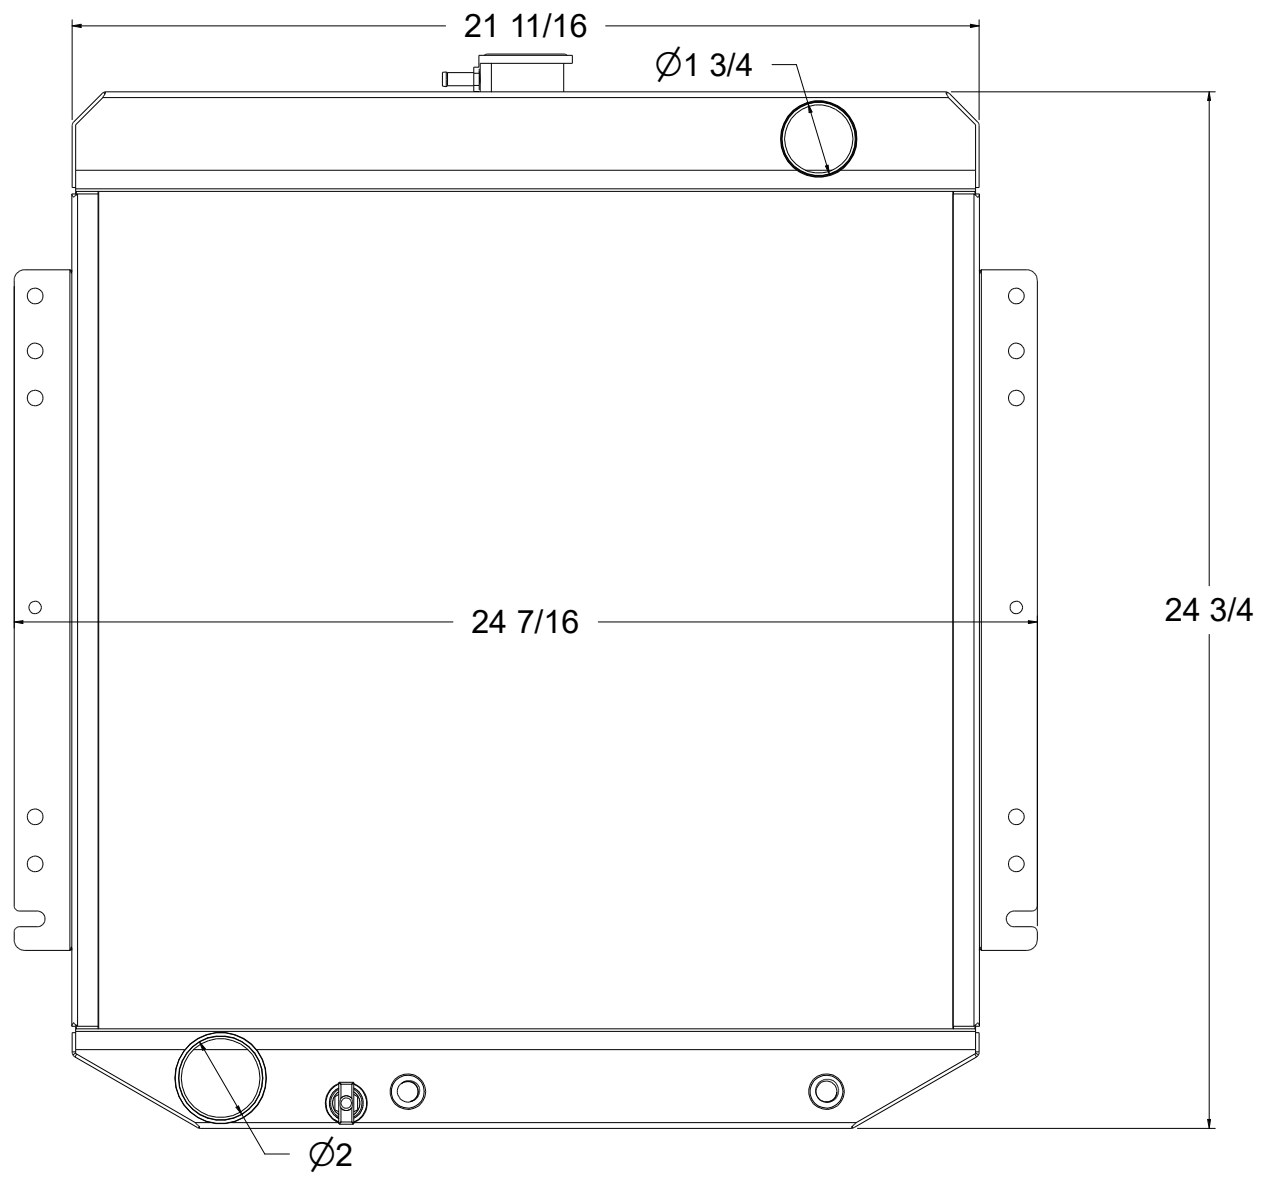

8 7 6 5 4 3 2 1

D C B A

SKU #	Transmission	Core Size
1-41000-100	Manual	Standard (2 Rows Of 1" Tubes)
1-41000-110	Automatic	
1-41000-200	Manual	Upgraded (2 Rows Of 1.25" Tubes)
1-41000-210	Automatic	

Wizard
cooling
Custom Aluminum Radiators
www.wizardcooling.com