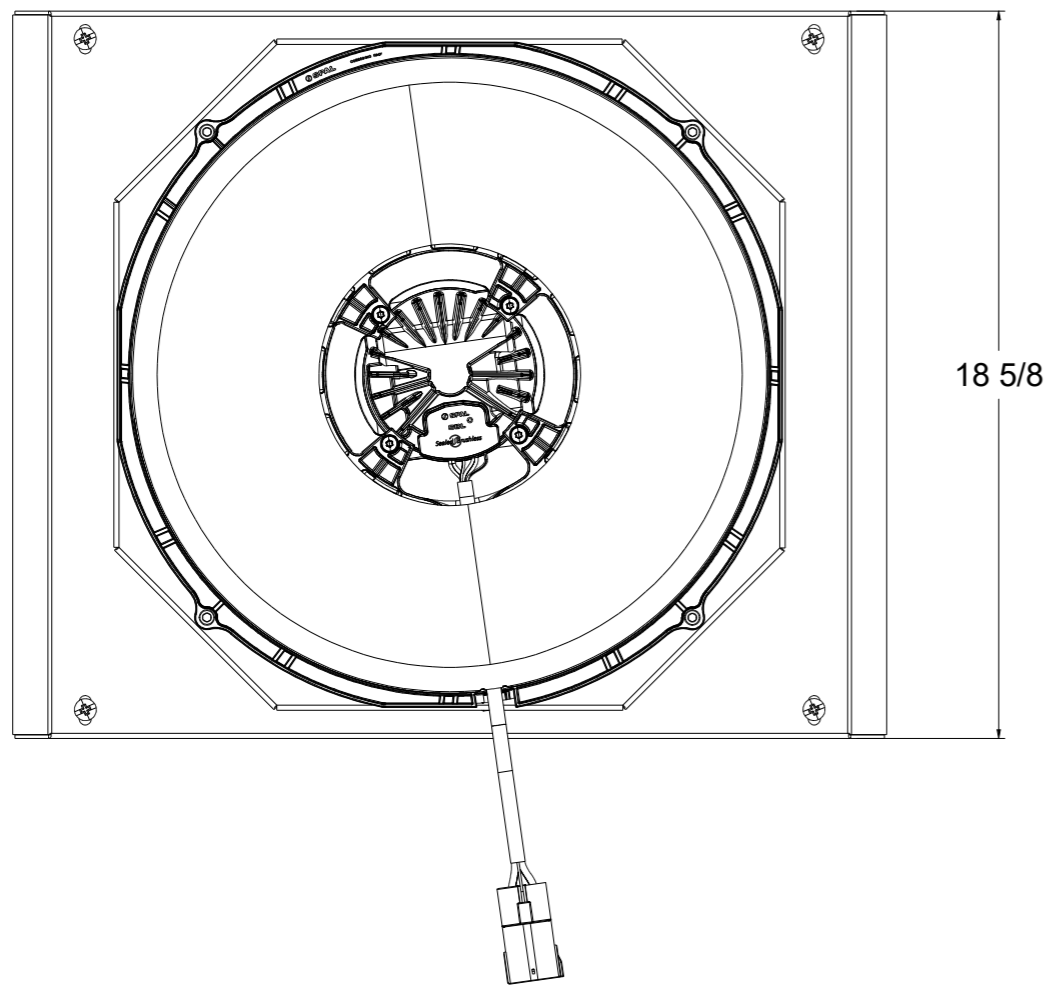

8 7 6 5 4 3 2 1

D

D

Fan Package SKU#	Fan Type	Dimension "X"
1-1630-008BL300	300 Watt Brushless	3.5"
1-1630-008BL500	500 Watt Brushless	

C

C

B

B

A

A

8 7 6 5 4 3 2 1

www.wizardcooling.com

Contact Us:  
716-655-6760

Part Number  
**1-1630-008BL**