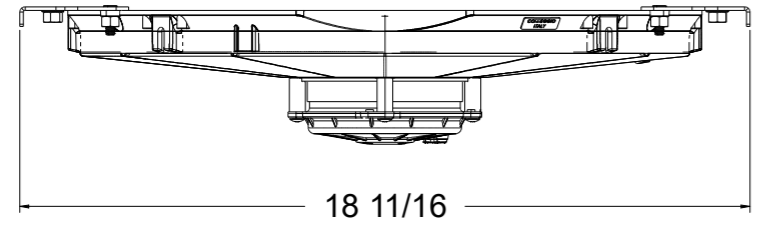

8 7 6 5 4 3 2 1

SKU #	Fan Type	Fan Part #	Dimension "X"
1-80516-001LP	Low Profile	7-30100400	2"
1-80516-001MD	Medium Duty	7-30101516	2.5"
1-80516-001HP	High Performance	7-30102120	3.5"

Wizard
cooling™
Custom Aluminum Radiators
www.wizardcooling.com