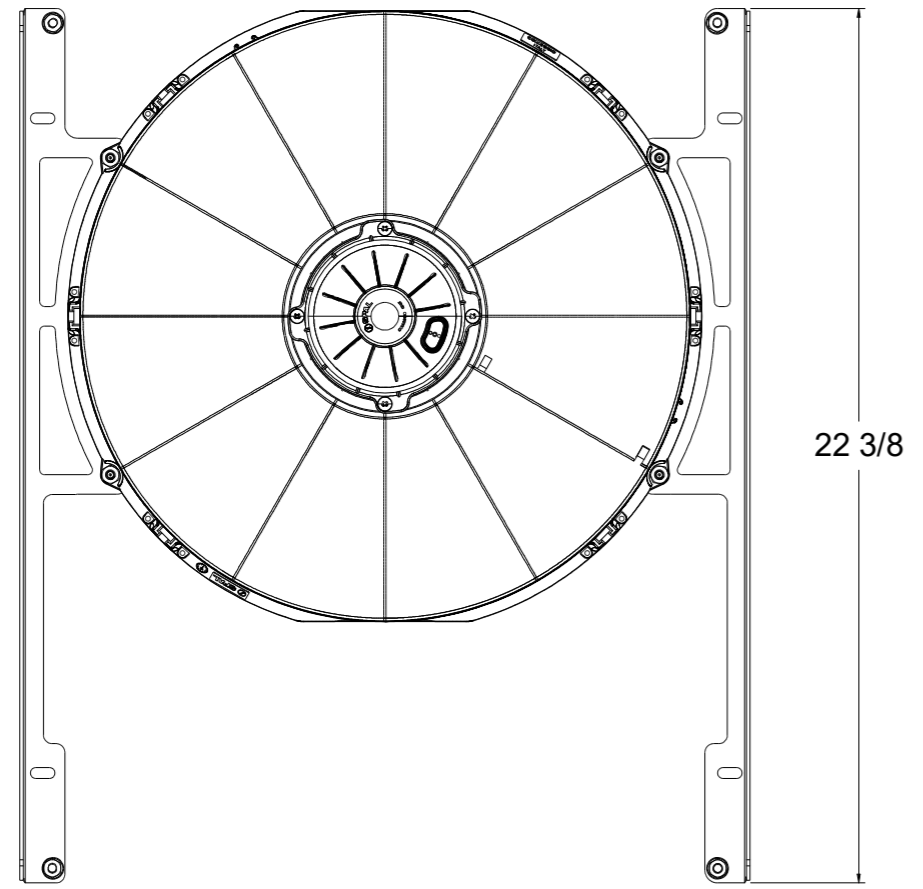

8 7 6 5 4 3 2 1

SKU #	Fan Type	Fan Part #	Dimension "X"
1-80516-001LP	Low Profile	7-30100400	2"
1-80516-001MD	Medium Duty	7-30101516	2.5"
1-80516-001HP	High Performance	7-30102120	3.5"

Wizard
cooling™
Custom Aluminum Radiators
www.wizardcooling.com

Contact Us:
716-655-6760

Part Number
1-80516-001

8 7 6 5 4 3 2 1