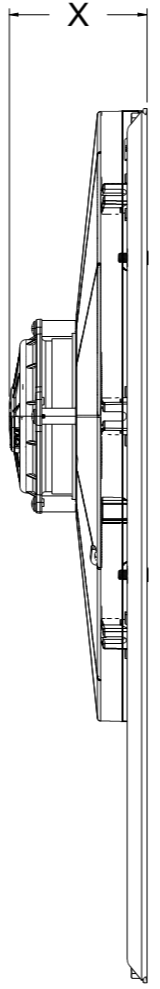

8 7 6 5 4 3 2 1

SKU #	Fan Type	Fan Part #	Dimension "X"
1-80516-001LP	Low Profile	7-30100400	2"
1-80516-001MD	Medium Duty	7-30101516	2.5"
1-80516-001HP	High Performance	7-30102120	3.5"

Wizard
cooling™
Custom Aluminum Radiators
www.wizardcooling.com

Contact Us:
716-655-6760

Part Number
1-80516-001

8 7 6 5 4 3 2 1