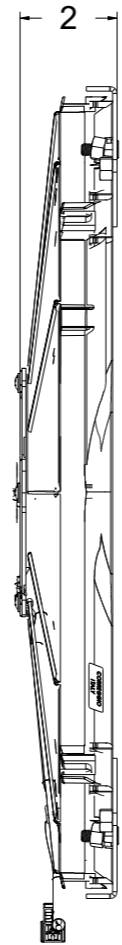

8 7 6 5 4 3 2 1

D

D

SKU #	Fan Type	Fan Part #	Dimension "X"
1-411-001LP	Low Profile	7-30100400	2"
1-411-001MD	Medium Duty	7-30101516	2.5"
1-411-001HP	High Performance	7-30102120	3.5"

C

C

B

B