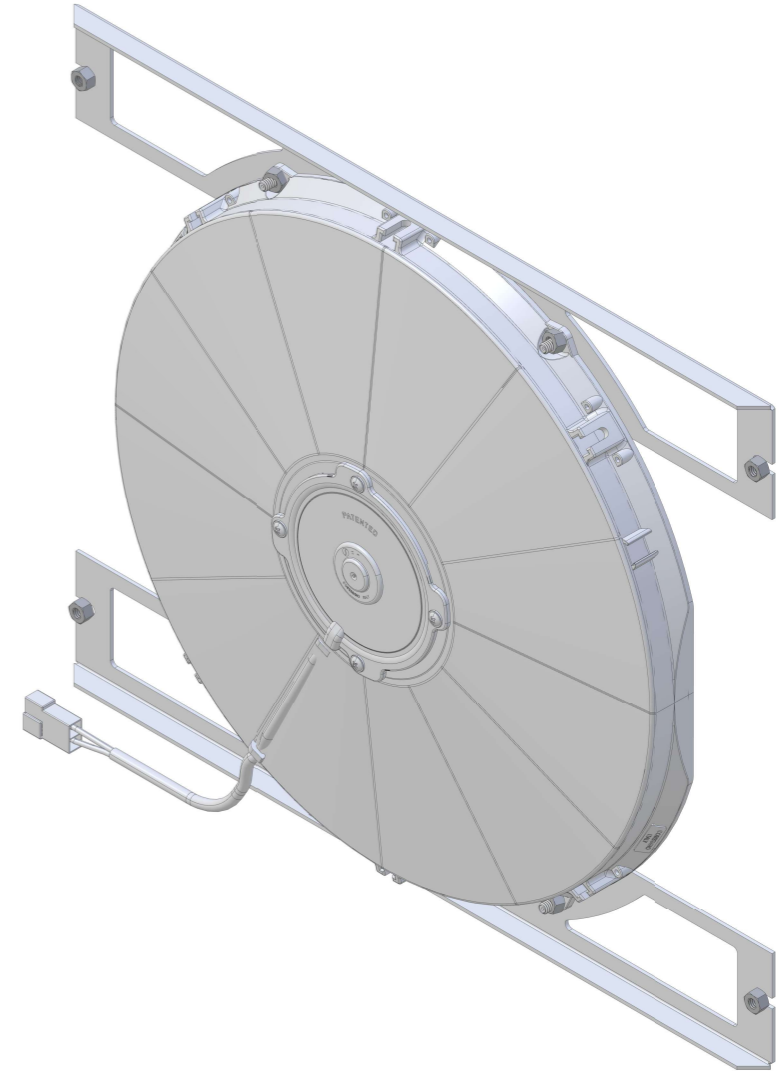

8 7 6 5 4 3 2 1

D

D

SKU #	Fan Type	Fan Part #	Dimension "X"
1-411-001LP	Low Profile	7-30100400	2"
1-411-001MD	Medium Duty	7-30101516	2.5"
1-411-001HP	High Performance	7-30102120	3.5"

C

C

B

B