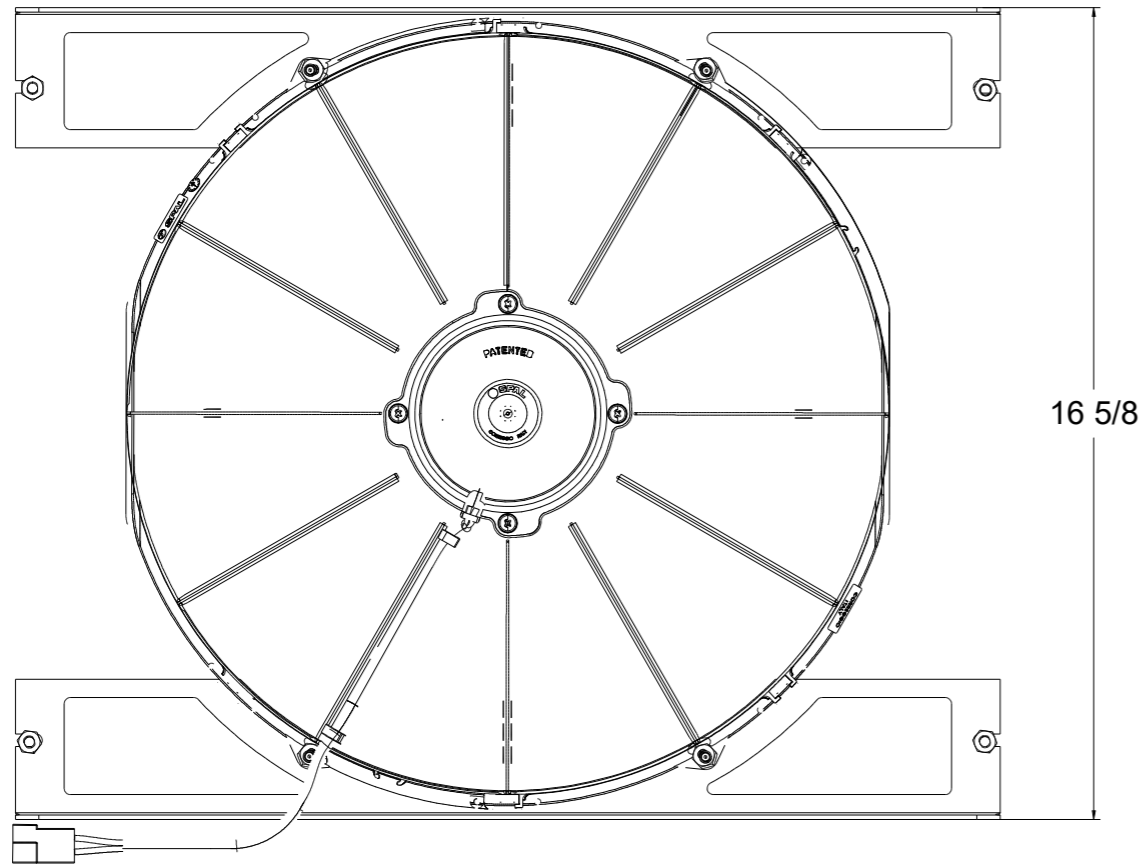

8 7 6 5 4 3 2 1

D

D

SKU #	Fan Type	Fan Part #	Dimension "X"
1-411-001LP	Low Profile	7-30100400	2"
1-411-001MD	Medium Duty	7-30101516	2.5"
1-411-001HP	High Performance	7-30102120	3.5"

C

C

B

B