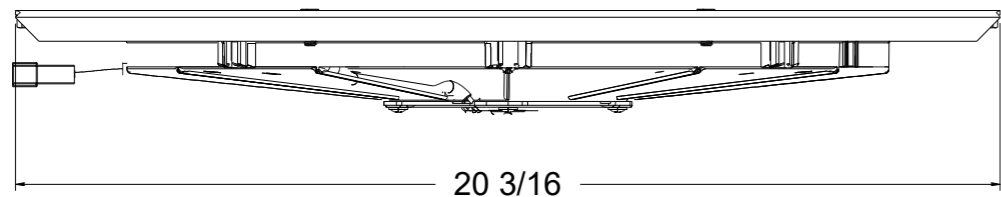

8 7 6 5 4 3 2 1

D

D

SKU #	Fan Type	Fan Part #	Dimension "X"
1-411-001LP	Low Profile	7-30100400	2"
1-411-001MD	Medium Duty	7-30101516	2.5"
1-411-001HP	High Performance	7-30102120	3.5"

C

C

B

B