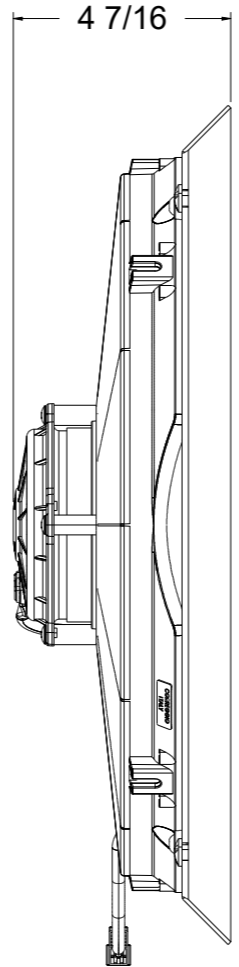

8 7 6 5 4 3 2 1

D

D

SKU #	Fan Type	Fan Part #	Dimension "X"
1-411-008LP	Low Profile	7-30100400	3"
1-411-008MD	Medium Duty	7-30101516	3.5"
1-411-008HP	High Performance	7-30102120	4.5"

C

C

B

B