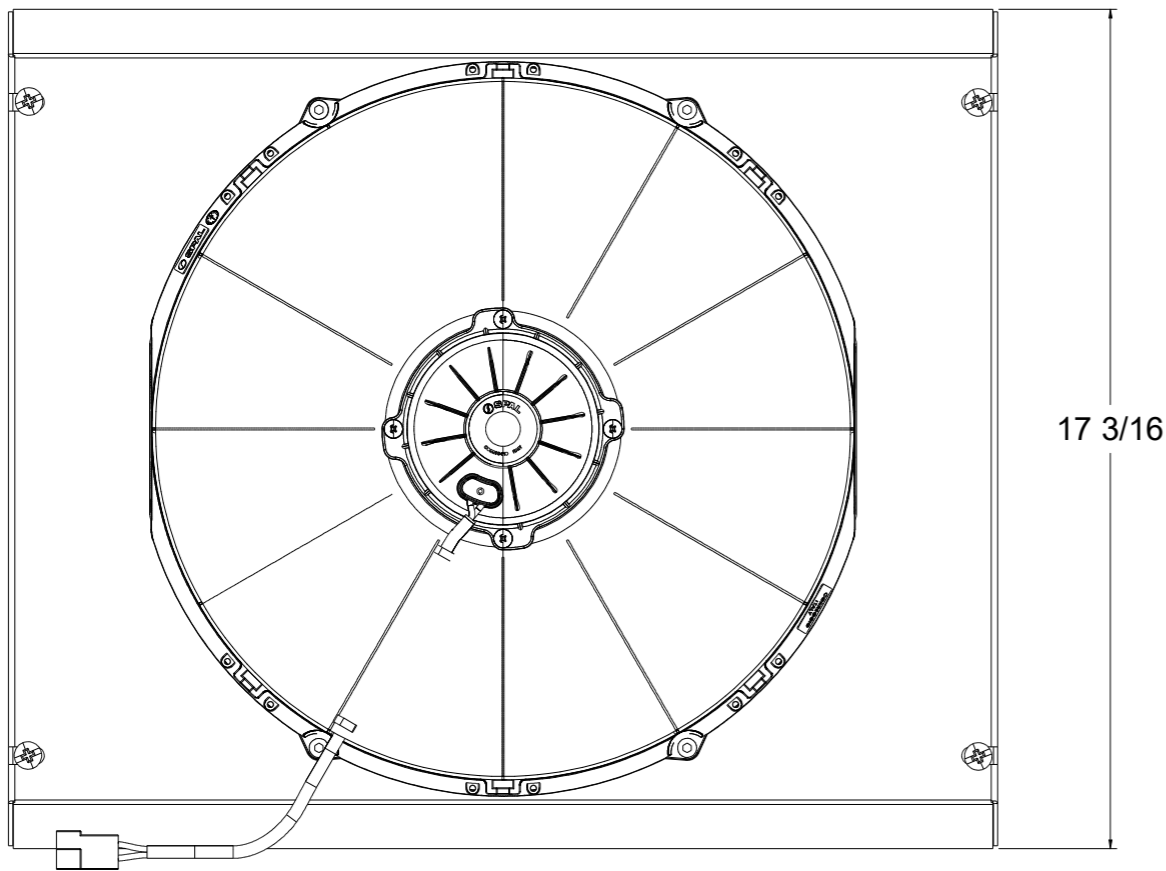

8 7 6 5 4 3 2 1

D

D

SKU #	Fan Type	Fan Part #	Dimension "X"
1-411-008LP	Low Profile	7-30100400	3"
1-411-008MD	Medium Duty	7-30101516	3.5"
1-411-008HP	High Performance	7-30102120	4.5"

C

C

B

B