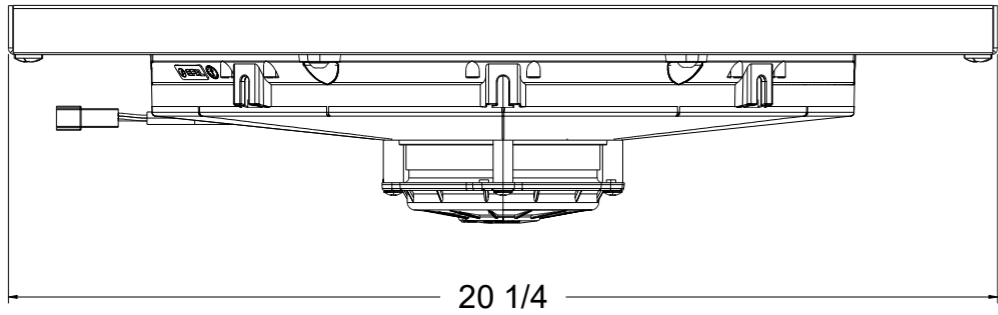

8 7 6 5 4 3 2 1

D

D

SKU #	Fan Type	Fan Part #	Dimension "X"
1-411-008LP	Low Profile	7-30100400	3"
1-411-008MD	Medium Duty	7-30101516	3.5"
1-411-008HP	High Performance	7-30102120	4.5"

C

C

B

B