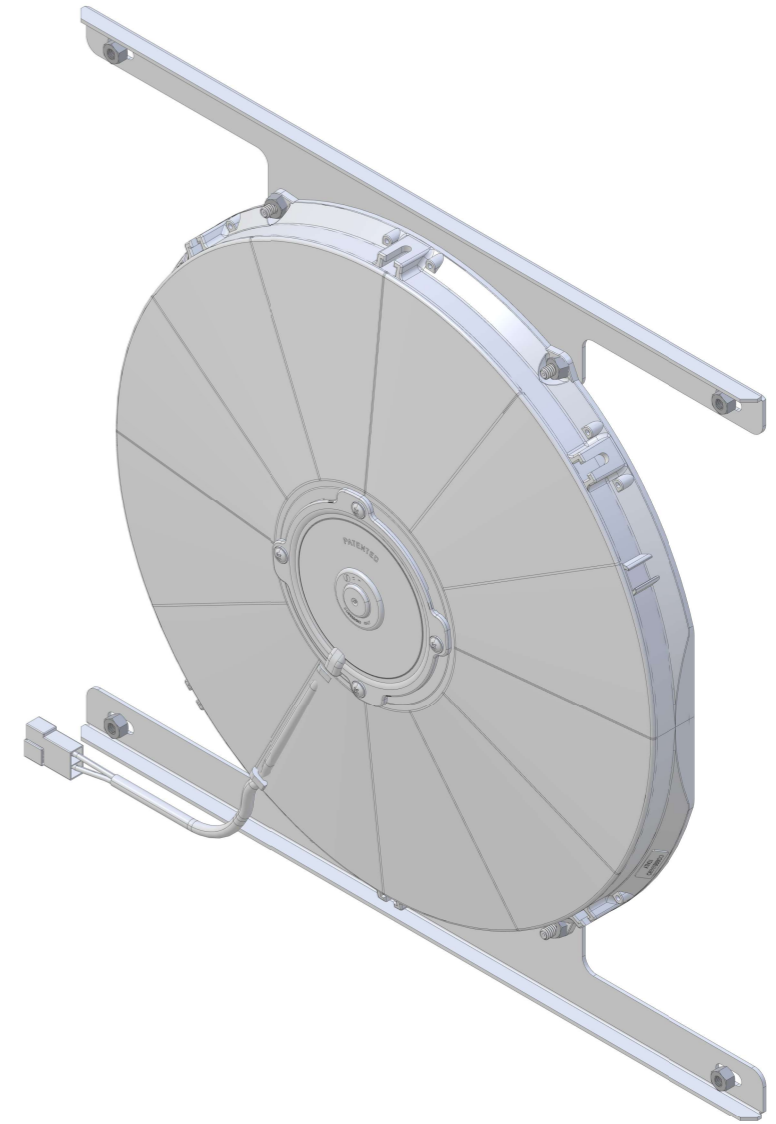

8 7 6 5 4 3 2 1

D

SKU #	Fan Type	Fan Part #	Dimension "X"
1-98514-001LP	Low Profile	7-30100400	2"
1-98514-001MD	Medium Duty	7-30101516	2.5"
1-98514-001HP	High Performance	7-30102120	3.5"

C

B

A

8 7 6 5 4 3 2 1