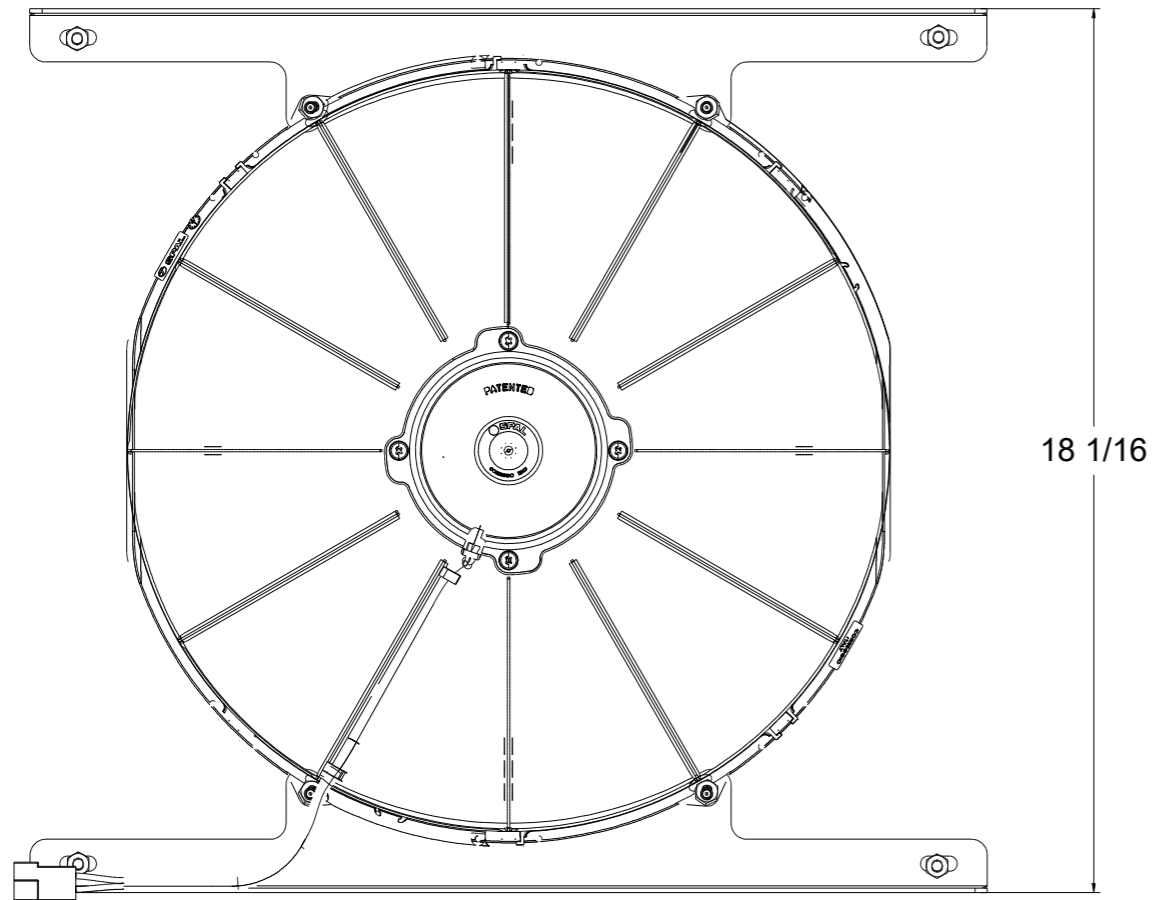

8 7 6 5 4 3 2 1

D

SKU #	Fan Type	Fan Part #	Dimension "X"
1-98514-001LP	Low Profile	7-30100400	2"
1-98514-001MD	Medium Duty	7-30101516	2.5"
1-98514-001HP	High Performance	7-30102120	3.5"

C

B

A

8 7 6 5 4 3 2 1