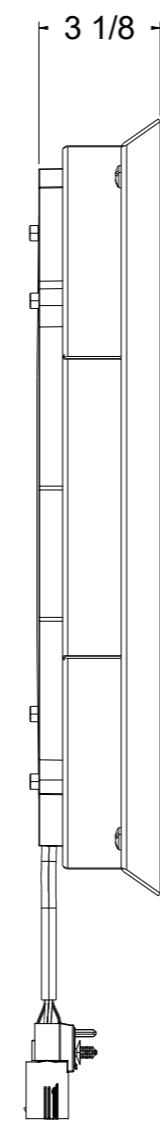

8 7 6 5 4 3 2 1

Fan Package SKU#	Fan Type	Dimension "X"
1-98514-008BL300	300 Watt Brushless	3.5"
1-98514-008BL500	500 Watt Brushless	

**Wizard**  
*cooling*  
Custom Aluminum Radiators  
[www.wizardcooling.com](http://www.wizardcooling.com)

Contact Us:  
716-655-6760

Part Number  
**1-98514-008BL**

8 7 6 5 4 3 2 1

D

D

C

C

B