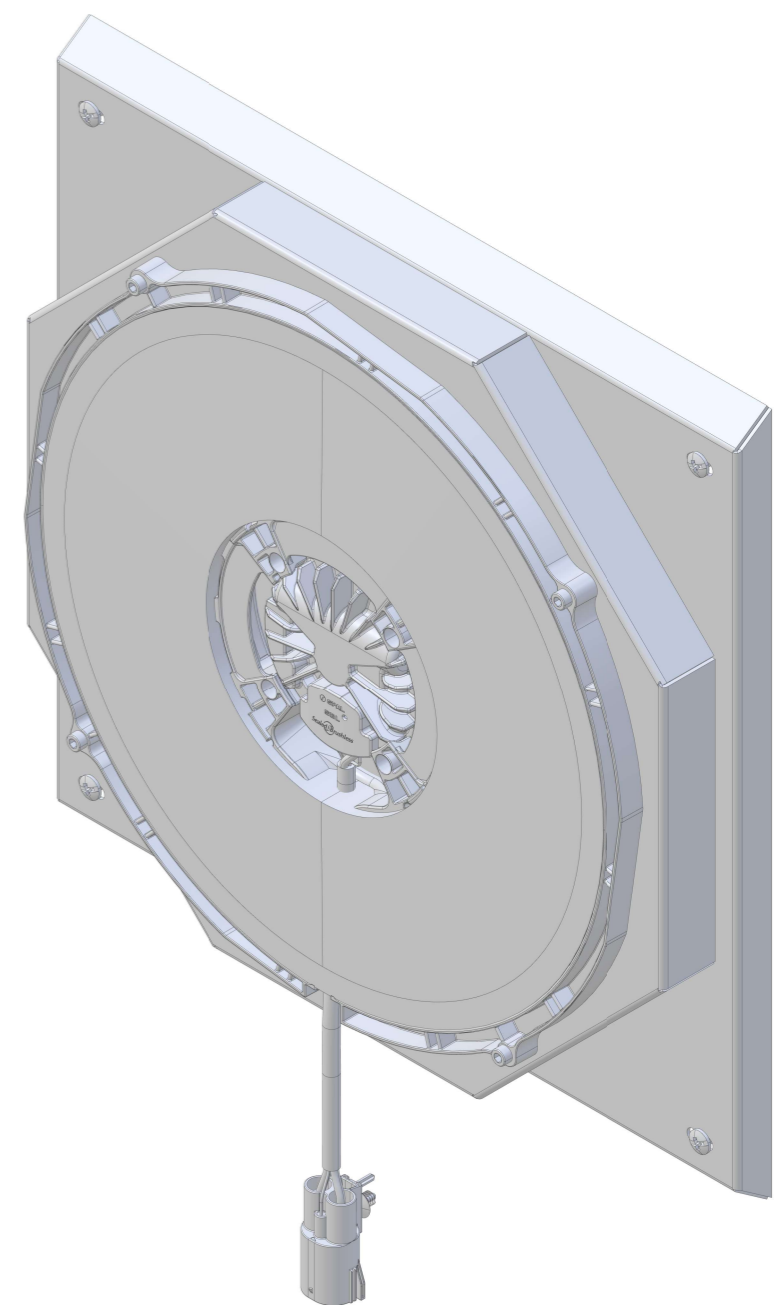

8 7 6 5 4 3 2 1

Fan Package SKU#	Fan Type	Dimension "X"
1-98514-008BL300	300 Watt Brushless	3.5"
1-98514-008BL500	500 Watt Brushless	

**Wizard**  
*cooling*  
Custom Aluminum Radiators  
[www.wizardcooling.com](http://www.wizardcooling.com)

Contact Us:  
716-655-6760

Part Number  
**1-98514-008BL**

8 7 6 5 4 3 2 1

D

D

C

C

B