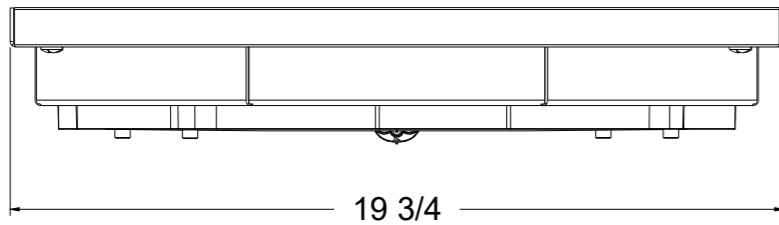

8 7 6 5 4 3 2 1

Fan Package SKU#	Fan Type	Dimension "X"
1-98514-008BL300	300 Watt Brushless	3.5"
1-98514-008BL500	500 Watt Brushless	

**Wizard**  
*cooling*  
Custom Aluminum Radiators  
[www.wizardcooling.com](http://www.wizardcooling.com)

Contact Us:  
716-655-6760

Part Number  
**1-98514-008BL**

8 7 6 5 4 3 2 1

D

D

C

C

B