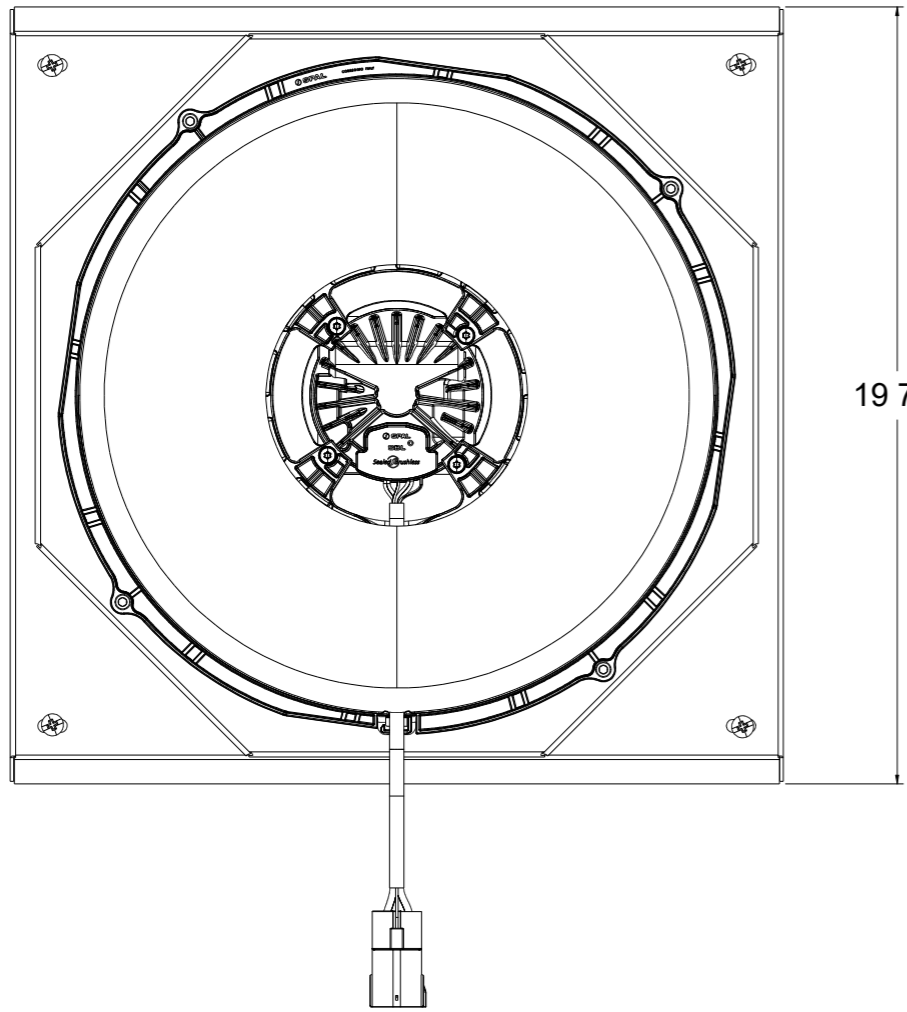

8 7 6 5 4 3 2 1

Fan Package SKU#	Fan Type	Dimension "X"
1-98514-008BL300	300 Watt Brushless	3.5"
1-98514-008BL500	500 Watt Brushless	

**Wizard**  
*cooling*  
Custom Aluminum Radiators  
[www.wizardcooling.com](http://www.wizardcooling.com)

Contact Us:  
716-655-6760

Part Number  
**1-98514-008BL**

8 7 6 5 4 3 2 1

D

D

C

C

B