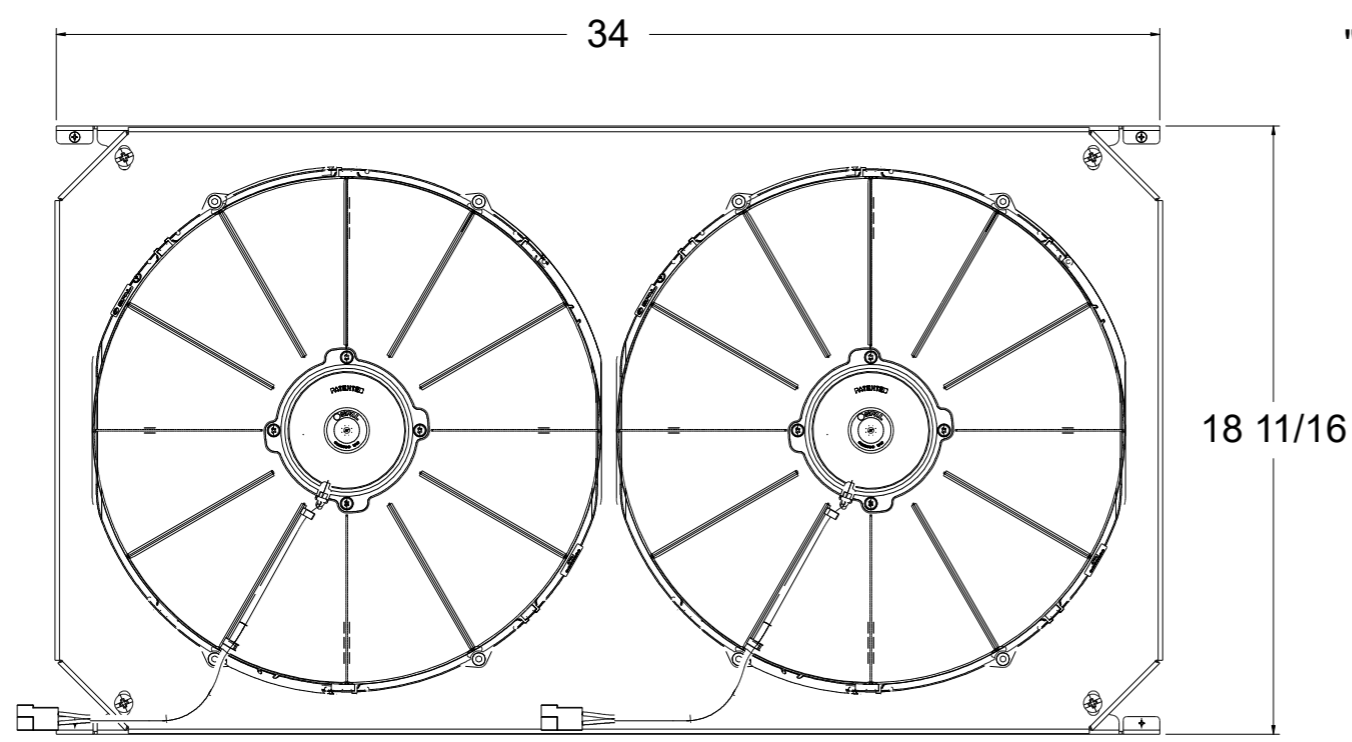

8 7 6 5 4 3 2 1

REVISIONS				
ZONE	REV	DESCRIPTION	DATE	APPROVED

SKU #	Fan Type	Fan Part #	Dimension "X"	Channel #	Dimension "Y"
1-1520-002LP225	Low Profile	7-30100400	2"	1-1520-Channels-100	1 7/16"
1-1520-002MD225	Medium Duty	7-30101516	2.5"		
1-1520-002HP225	High Performance	7-30102120	3.5"		
1-1520-002LP275	Low Profile	7-30100400	2"	1-1520-Channels-200	1 7/8"
1-1520-002MD275	Medium Duty	7-30101516	2.5"		
1-1520-002HP275	High Performance	7-30102120	3.5"		

Item Number	Quantity	Part Number	Part Name	Revision	Comment
1	1	See Table	1520-002 Shroud Assembly		
2	1	See Table	1520 Top & Bottom Channels		

DRAWN RW	DATE 8/14/24	Title: 1-1520-002 & 1-1520-Channels	
CHECKED	QA	SIZE D	FSCM NO.
MFG	APPROVED	DWG NO.	REV -
SCALE 1:1		SHEET	