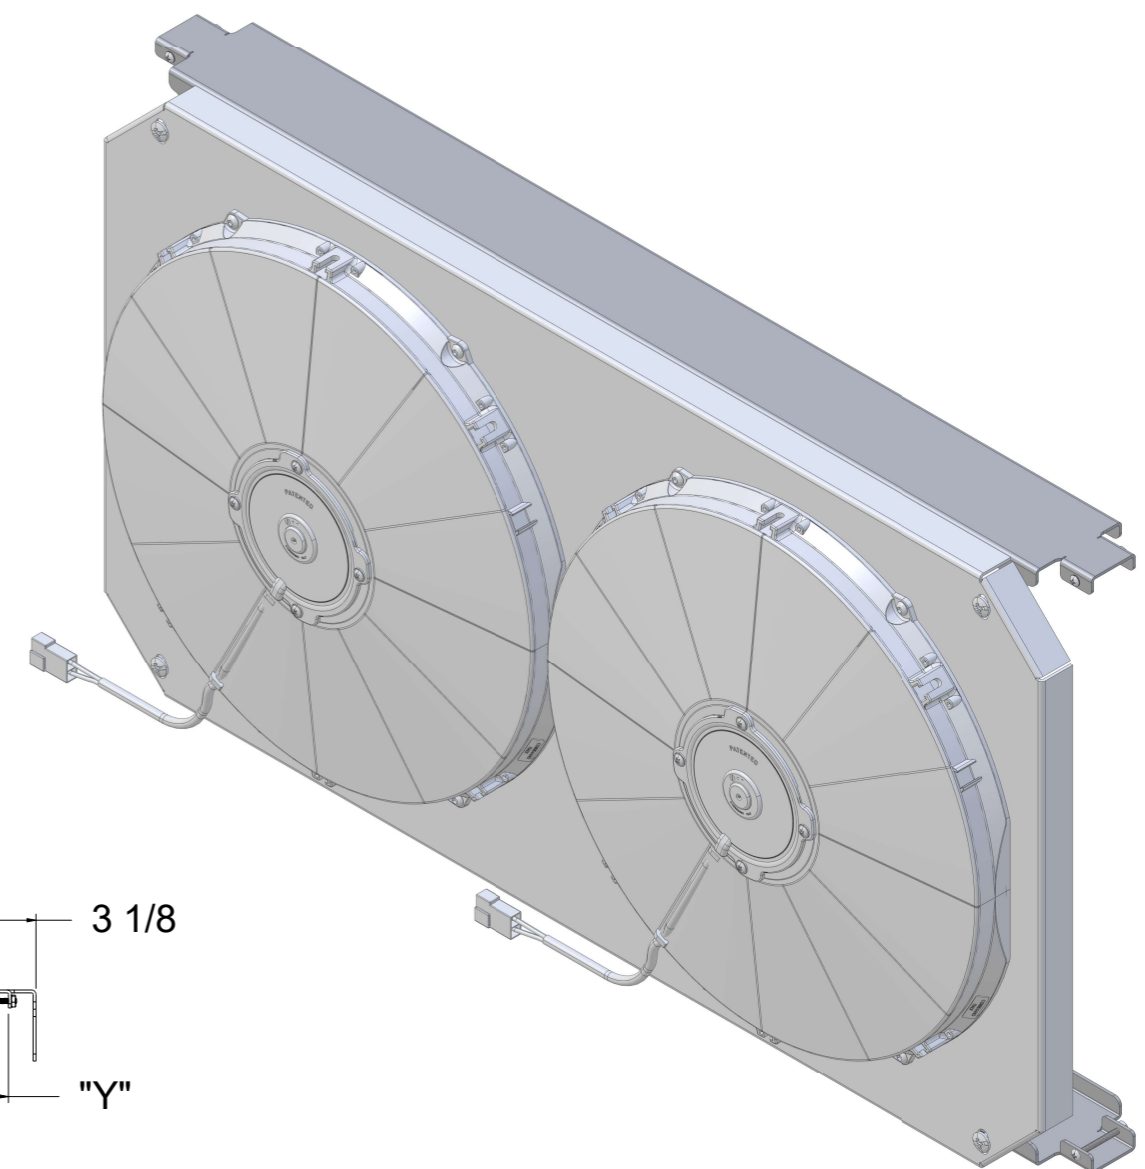

8 7 6 5 4 3 2 1

REVISIONS				
ZONE	REV	DESCRIPTION	DATE	APPROVED

SKU #	Fan Type	Fan Part #	Dimension "X"	Channel #	Dimension "Y"
1-1520-002LP225	Low Profile	7-30100400	2"	1-1520-Channels-100	1 7/16"
1-1520-002MD225	Medium Duty	7-30101516	2.5"		
1-1520-002HP225	High Performance	7-30102120	3.5"		
1-1520-002LP275	Low Profile	7-30100400	2"	1-1520-Channels-200	1 7/8"
1-1520-002MD275	Medium Duty	7-30101516	2.5"		
1-1520-002HP275	High Performance	7-30102120	3.5"		

Item Number	Quantity	Part Number	Part Name	Revision	Comment
1	1	See Table	1520-002 Shroud Assembly		
2	1	See Table	1520 Top & Bottom Channels		

DRAWN RW	DATE 8/14/24	Title: 1-1520-002 & 1-1520-Channels	
CHECKED	QA	SIZE D	FSCM NO.
MFG	APPROVED	DWG NO.	REV -
SCALE 1:1		SHEET	