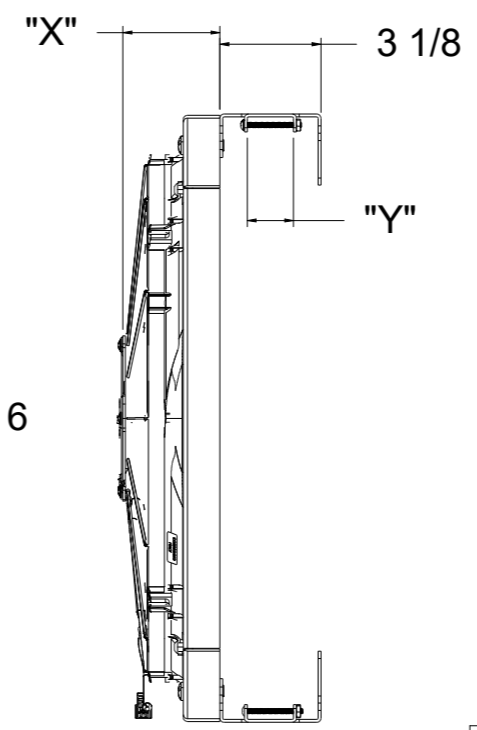

8 7 6 5 4 3 2 1

REVISIONS				
ZONE	REV	DESCRIPTION	DATE	APPROVED

SKU #	Fan Type	Fan Part #	Dimension "X"	Channel #	Dimension "Y"
1-1520-002LP225	Low Profile	7-30100400	2"	1-1520-Channels-100	1 7/16"
1-1520-002MD225	Medium Duty	7-30101516	2.5"		
1-1520-002HP225	High Performance	7-30102120	3.5"		
1-1520-002LP275	Low Profile	7-30100400	2"	1-1520-Channels-200	1 7/8"
1-1520-002MD275	Medium Duty	7-30101516	2.5"		
1-1520-002HP275	High Performance	7-30102120	3.5"		

Item Number	Quantity	Part Number	Part Name	Revision	Comment
1	1	See Table	1520-002 Shroud Assembly		
2	1	See Table	1520 Top & Bottom Channels		

DRAWN RW	DATE 8/14/24	Title: 1-1520-002 & 1-1520-Channels	
CHECKED	QA	SIZE D	FSCM NO.
MFG	APPROVED	DWG NO.	REV -
SCALE 1:1		SHEET	