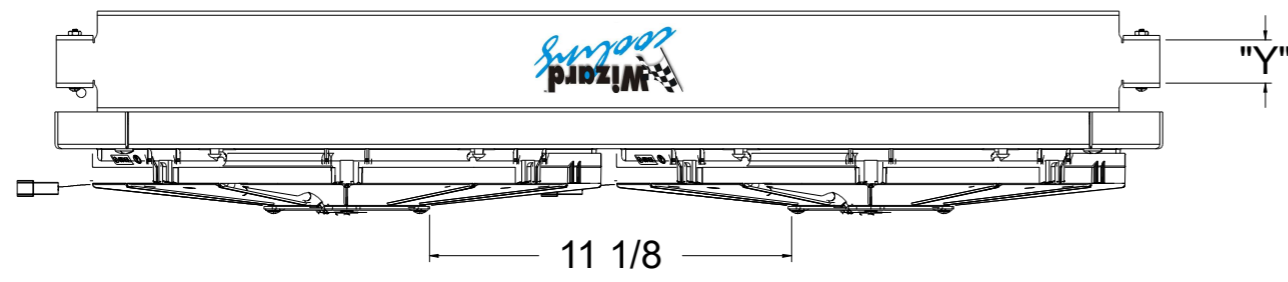

8 7 6 5 4 3 2 1

REVISIONS				
ZONE	REV	DESCRIPTION	DATE	APPROVED

SKU #	Fan Type	Fan Part #	Dimension "X"	Channel #	Dimension "Y"
1-1520-002LP225	Low Profile	7-30100400	2"	1-1520-Channels-100	1 7/16"
1-1520-002MD225	Medium Duty	7-30101516	2.5"		
1-1520-002HP225	High Performance	7-30102120	3.5"		
1-1520-002LP275	Low Profile	7-30100400	2"	1-1520-Channels-200	1 7/8"
1-1520-002MD275	Medium Duty	7-30101516	2.5"		
1-1520-002HP275	High Performance	7-30102120	3.5"		

Item Number	Quantity	Part Number	Part Name	Revision	Comment
1	1	See Table	1520-002 Shroud Assembly		
2	1	See Table	1520 Top & Bottom Channels		

DRAWN RW	DATE 8/14/24	Title: 1-1520-002 & 1-1520-Channels	
CHECKED	QA	SIZE D	FSCM NO.
MFG	APPROVED	DWG NO.	REV -
SCALE 1:1		SHEET	