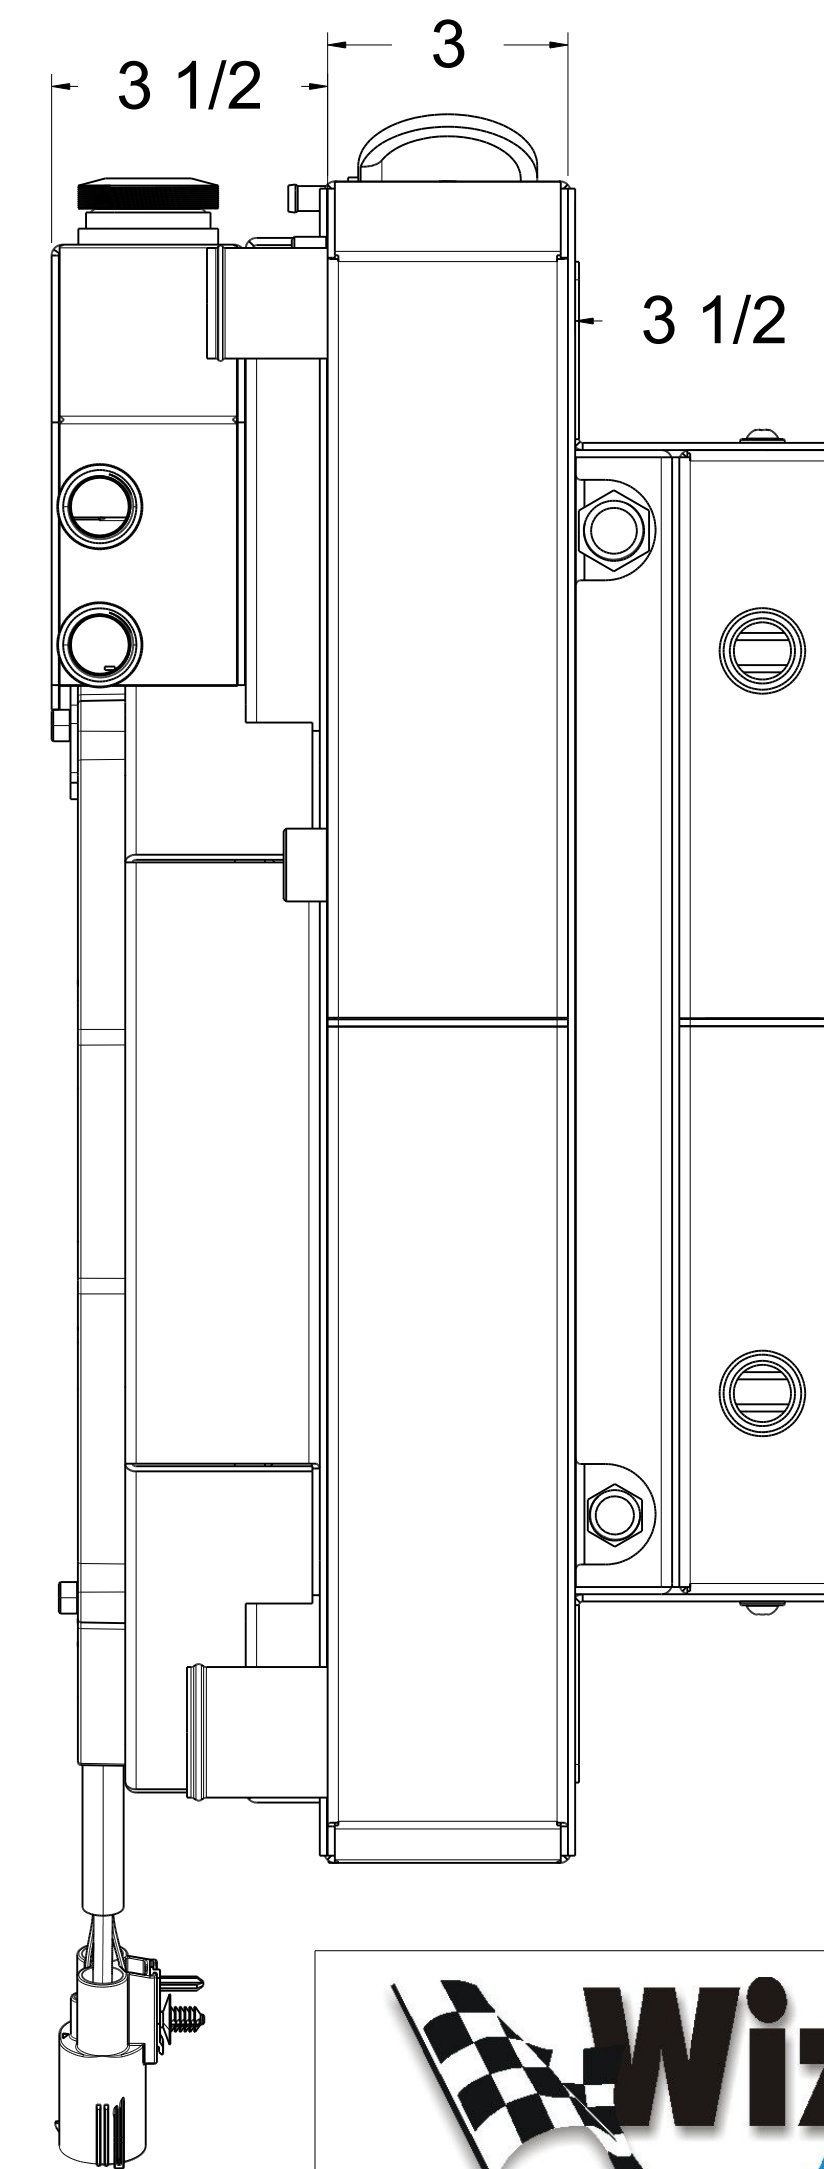

SKU #	Transmission	Core Size
1-716-102LSBLACXXIN	Manual	Standard (2 Rows Of 1" Tubes)
1-716-112LSBLACXXIN	Automatic	

  
 Custom Aluminum Radiators  
[www.wizardcooling.com](http://www.wizardcooling.com)