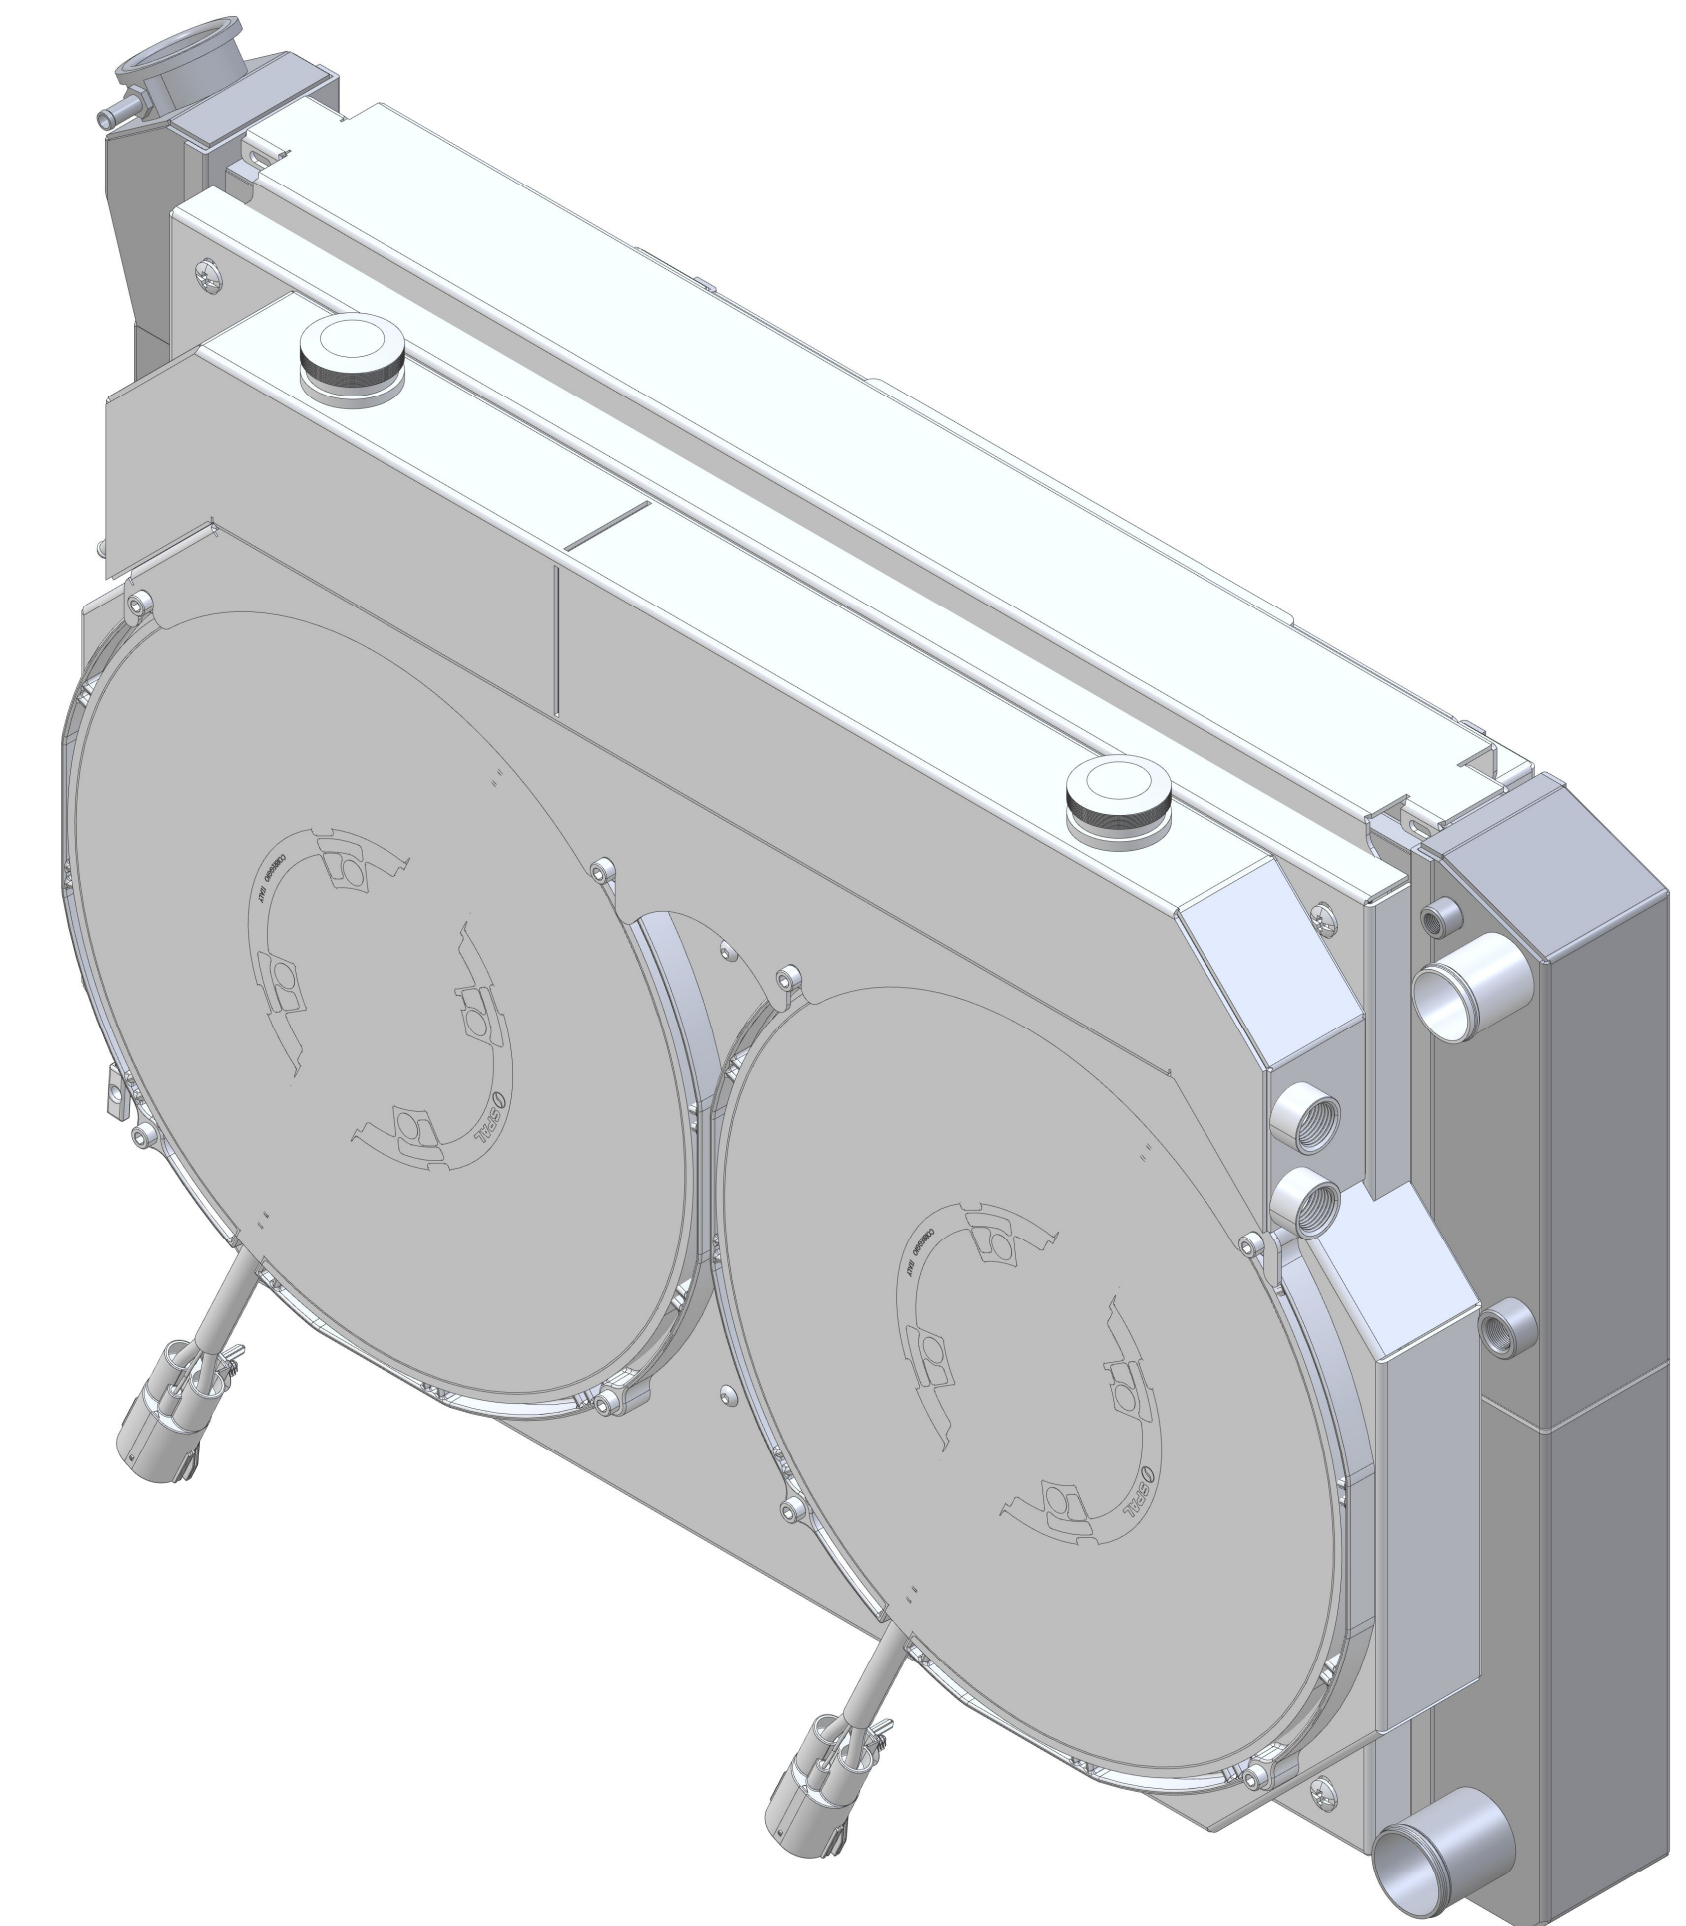

SKU #	Transmission	Core Size
1-716-102LSBLACXXIN	Manual	Standard (2 Rows Of 1" Tubes)
1-716-112LSBLACXXIN	Automatic	

  
 Custom Aluminum Radiators  
[www.wizardcooling.com](http://www.wizardcooling.com)