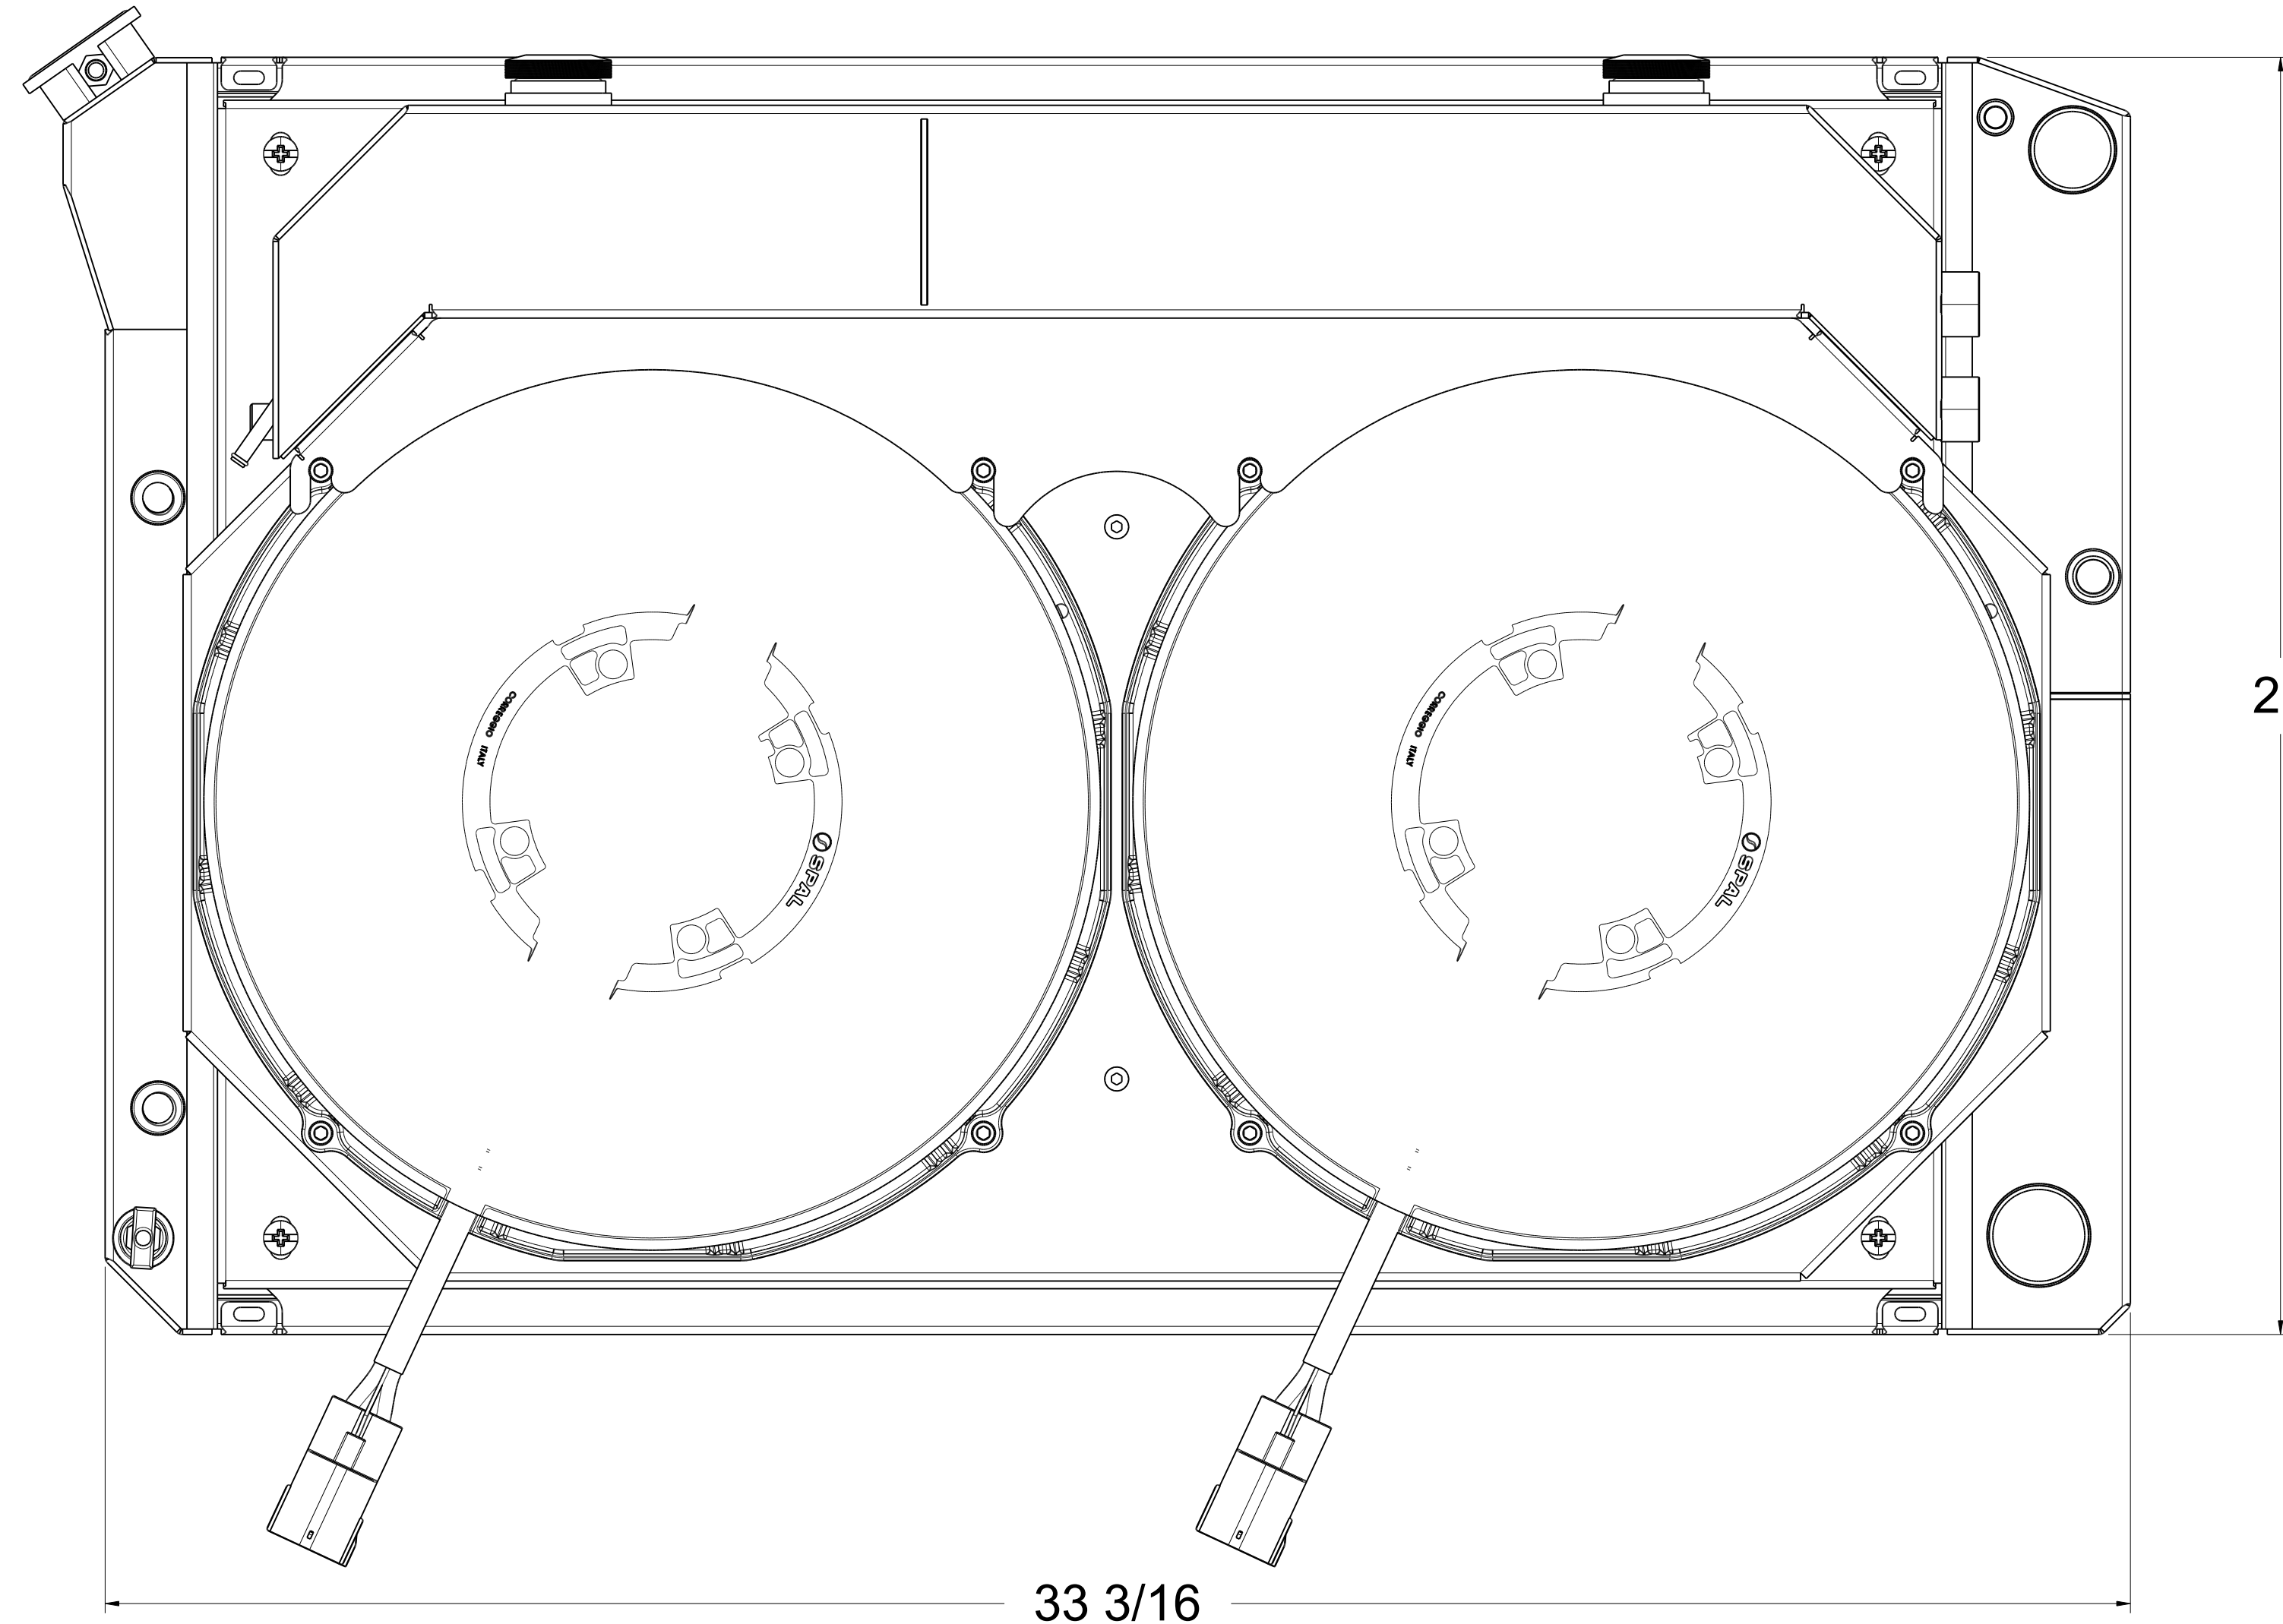

SKU #	Transmission	Core Size
1-716-102LSBLACXXIN	Manual	Standard (2 Rows Of 1" Tubes)
1-716-112LSBLACXXIN	Automatic	

  
 Custom Aluminum Radiators  
[www.wizardcooling.com](http://www.wizardcooling.com)

Contact Us:  
716-655-6760

Part Number  
**1-716-Beast**