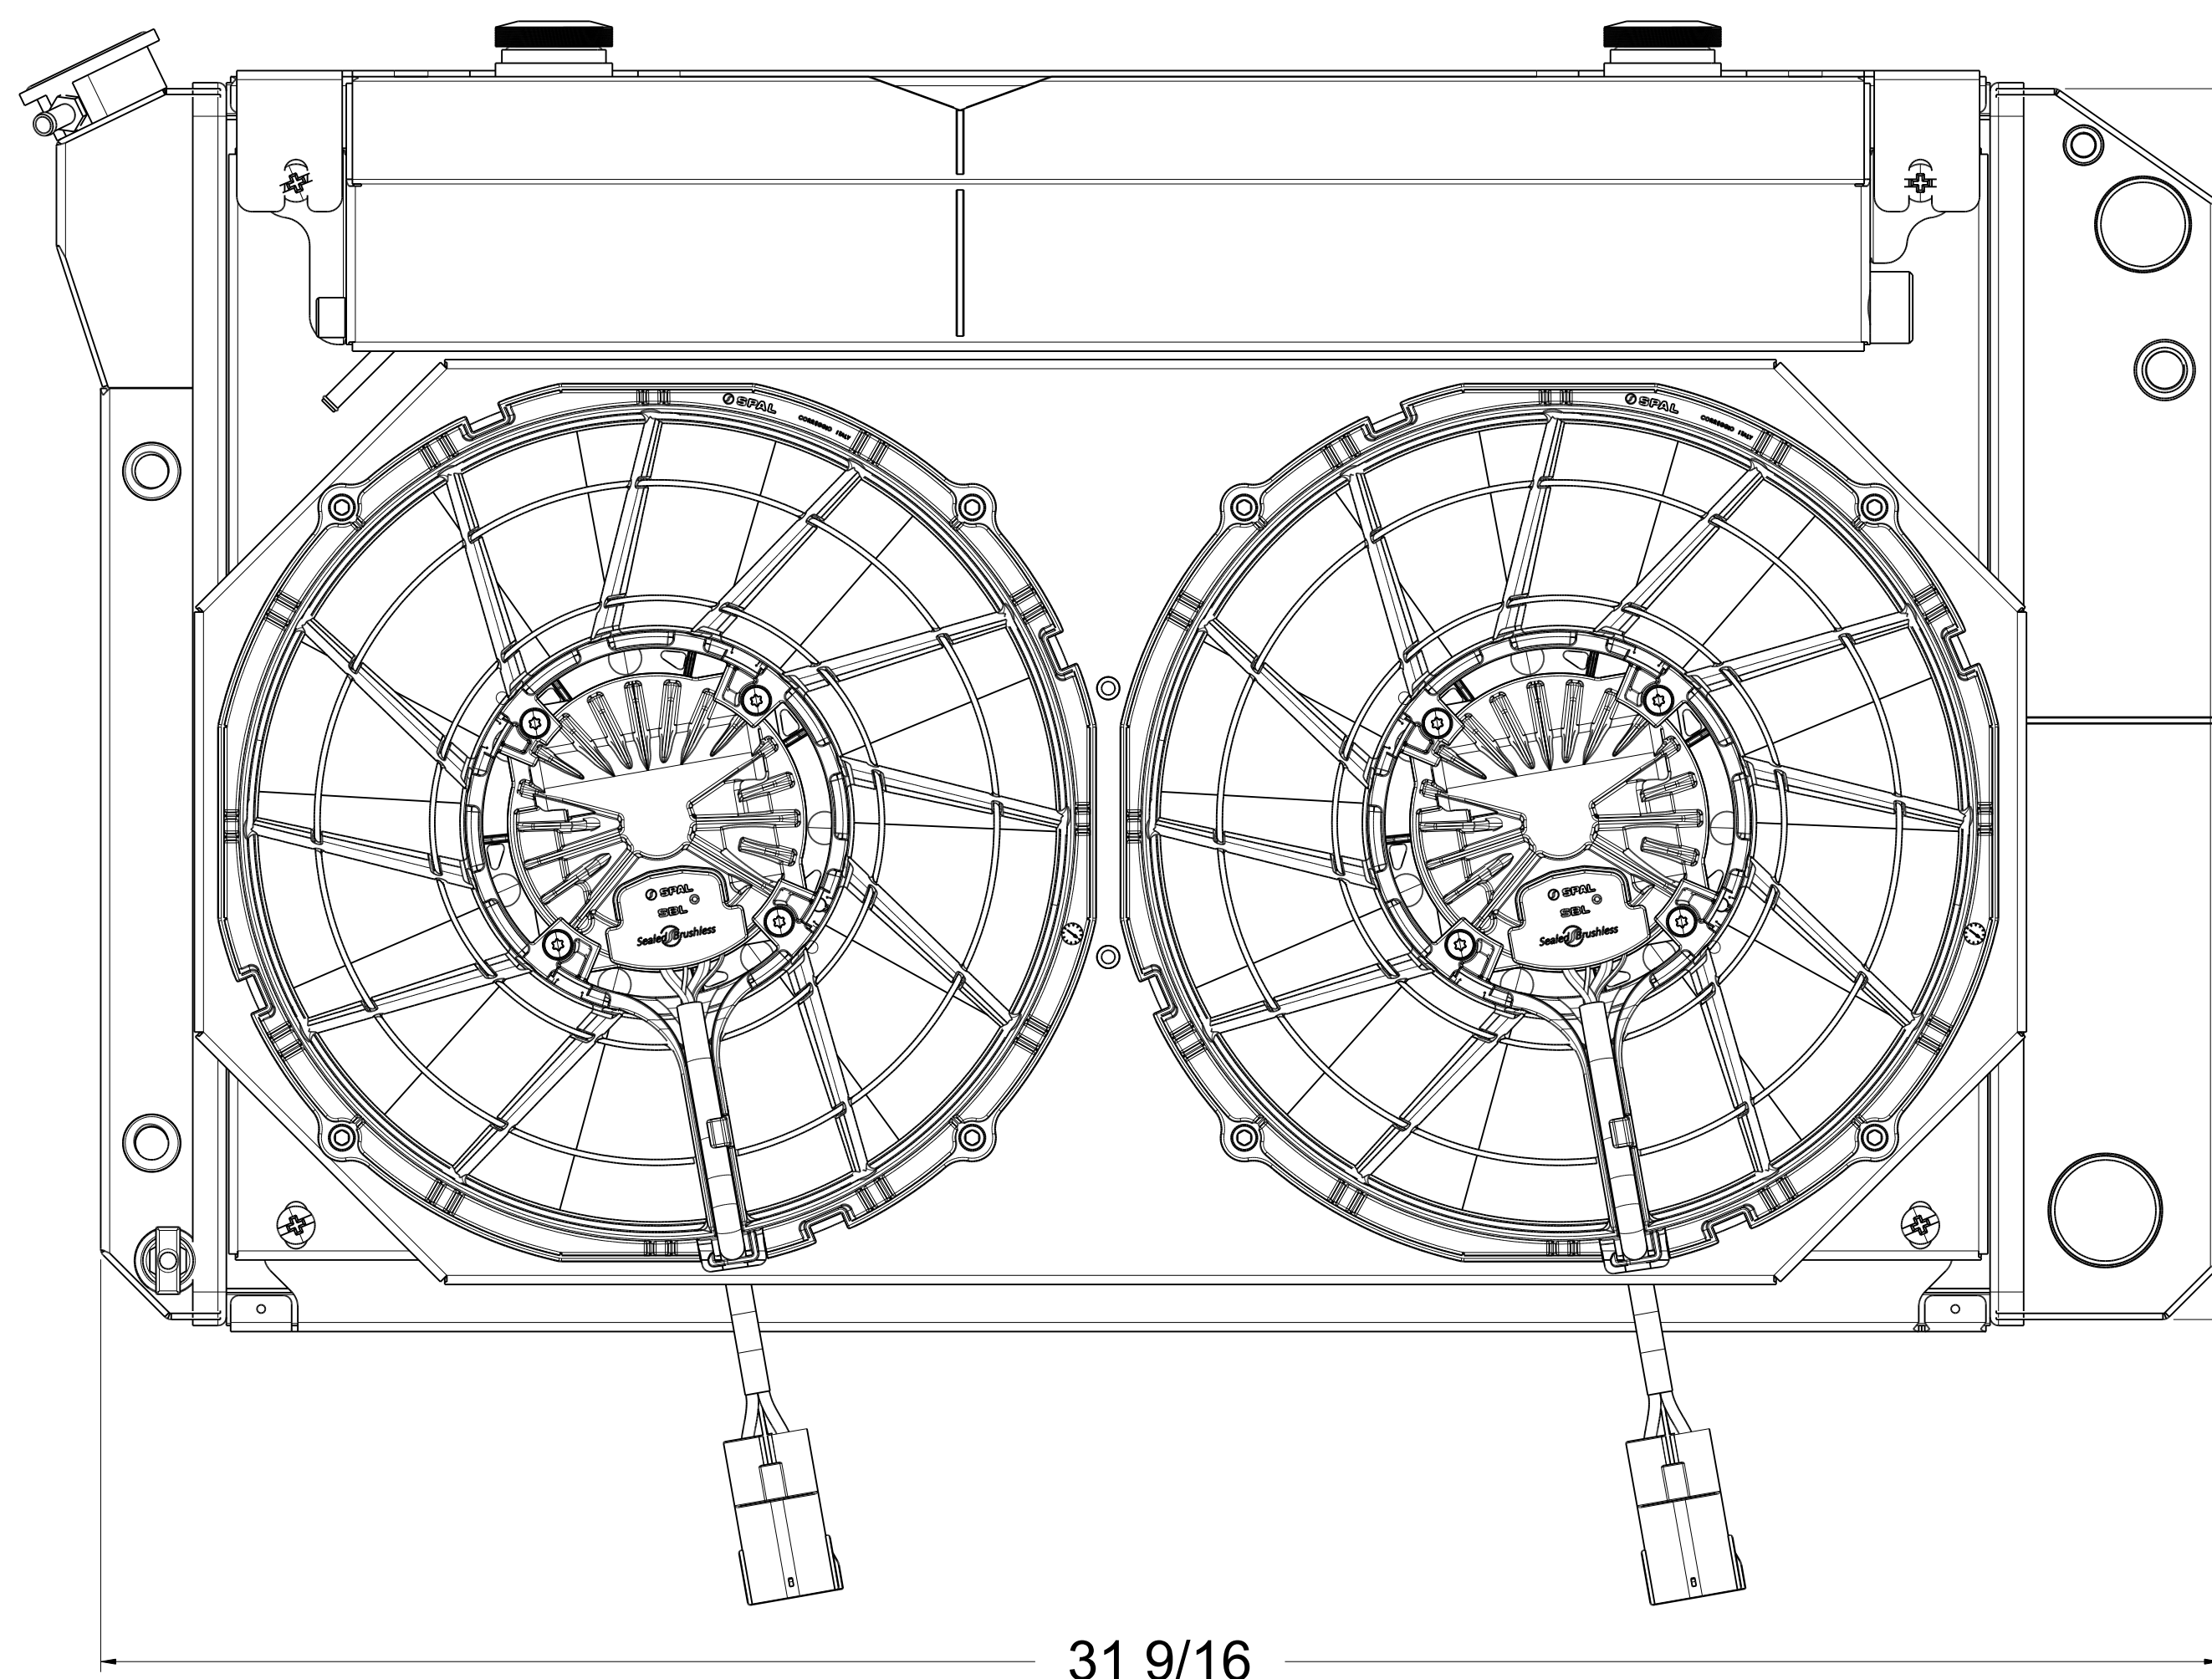

SKU #	Transmission	Core Size
1-562-102LSBLACXXIN	Manual	Standard (2 Rows Of 1" Tubes)
1-562-112LSBLACXXIN	Automatic	
1-562-202LSBLACXXIN	Manual	Upgraded (2 Rows Of 1.25" Tubes)
1-562-212LSBLACXXIN	Automatic	