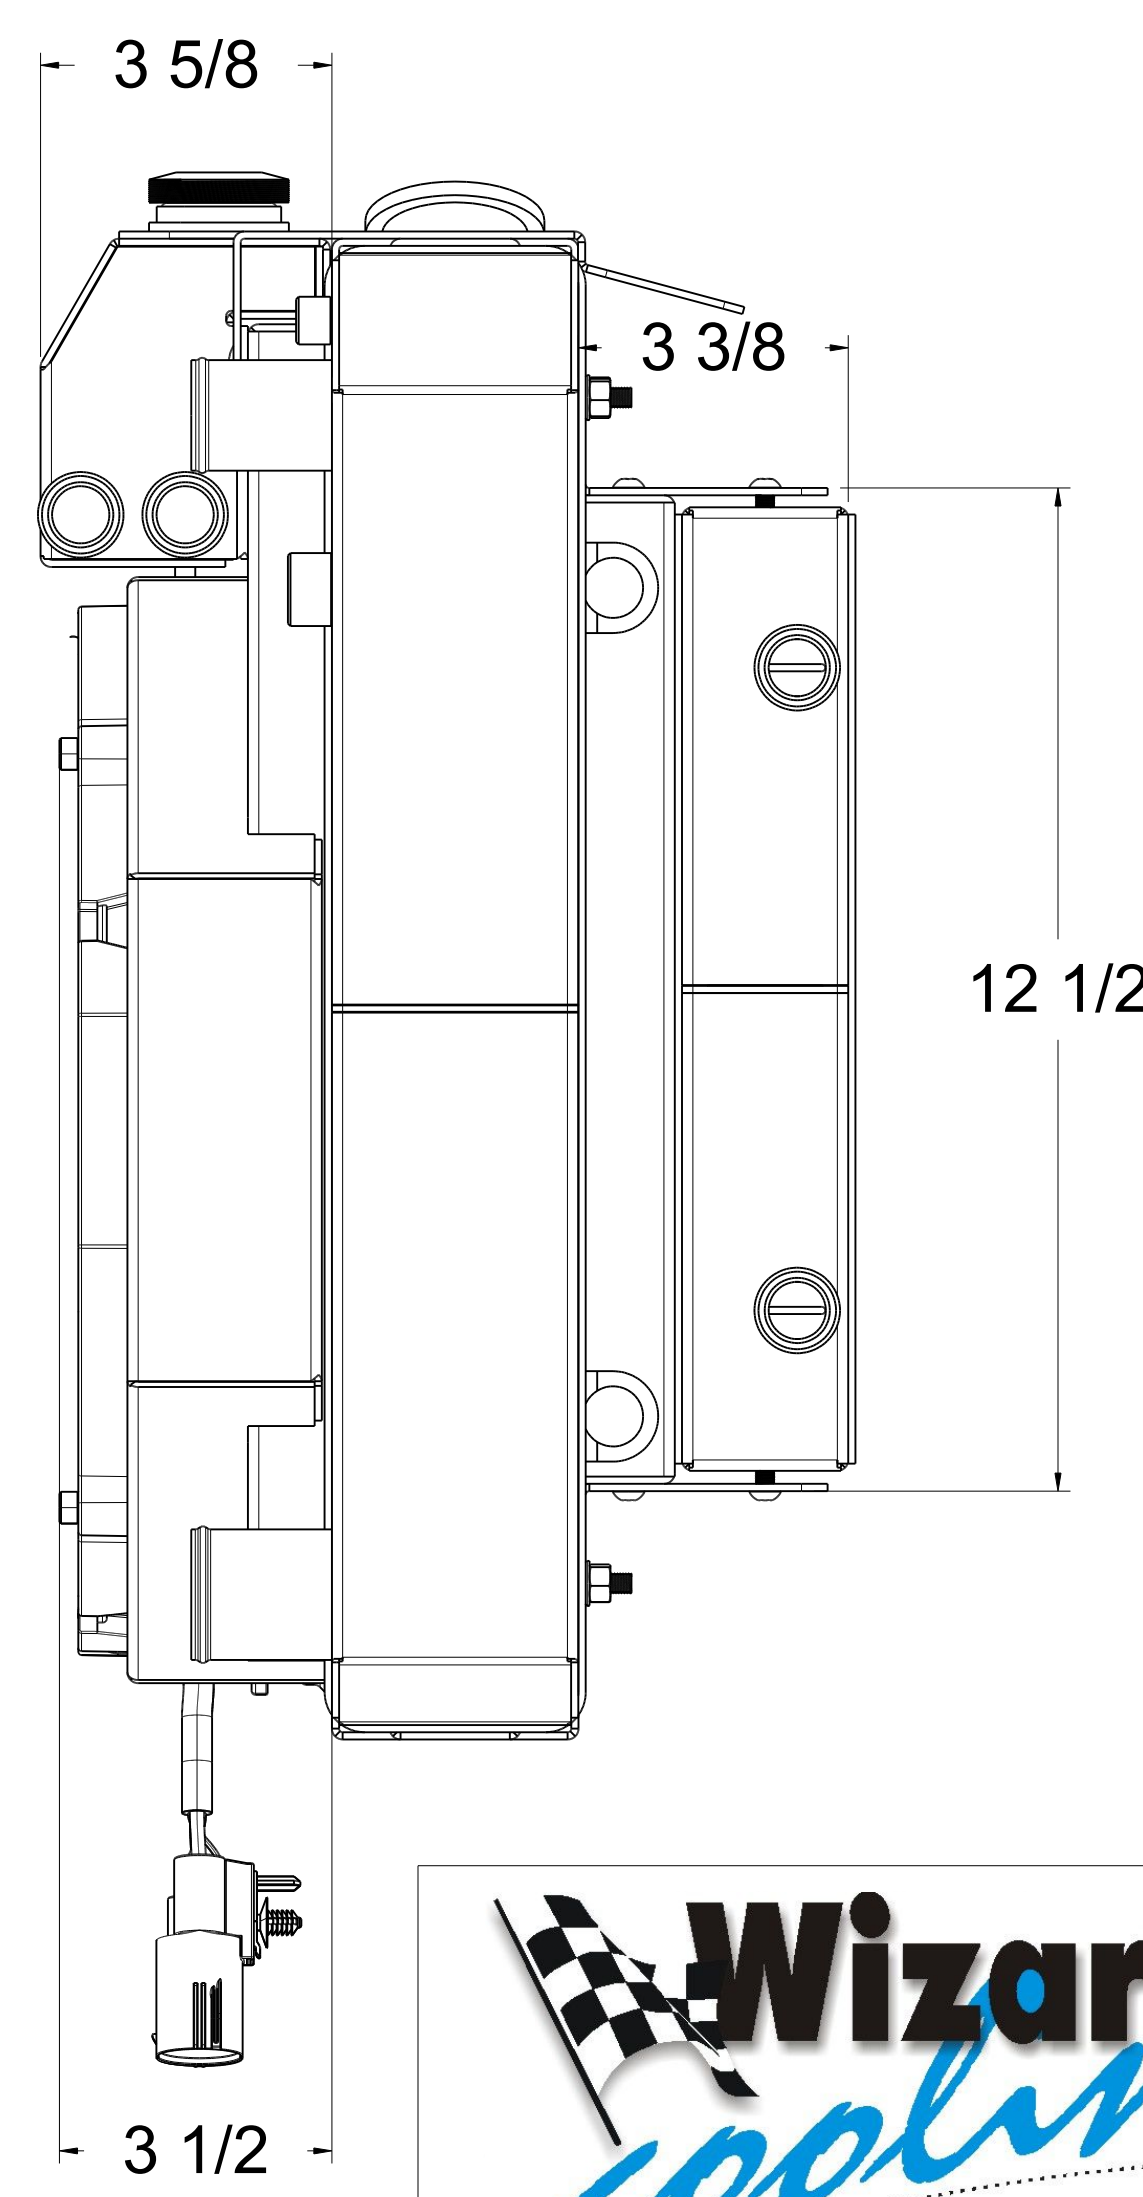

SKU #	Transmission	Core Size
1-562-102LSBLACXXIN	Manual	Standard (2 Rows Of 1" Tubes)
1-562-112LSBLACXXIN	Automatic	
1-562-202LSBLACXXIN	Manual	Upgraded (2 Rows Of 1.25" Tubes)
1-562-212LSBLACXXIN	Automatic	