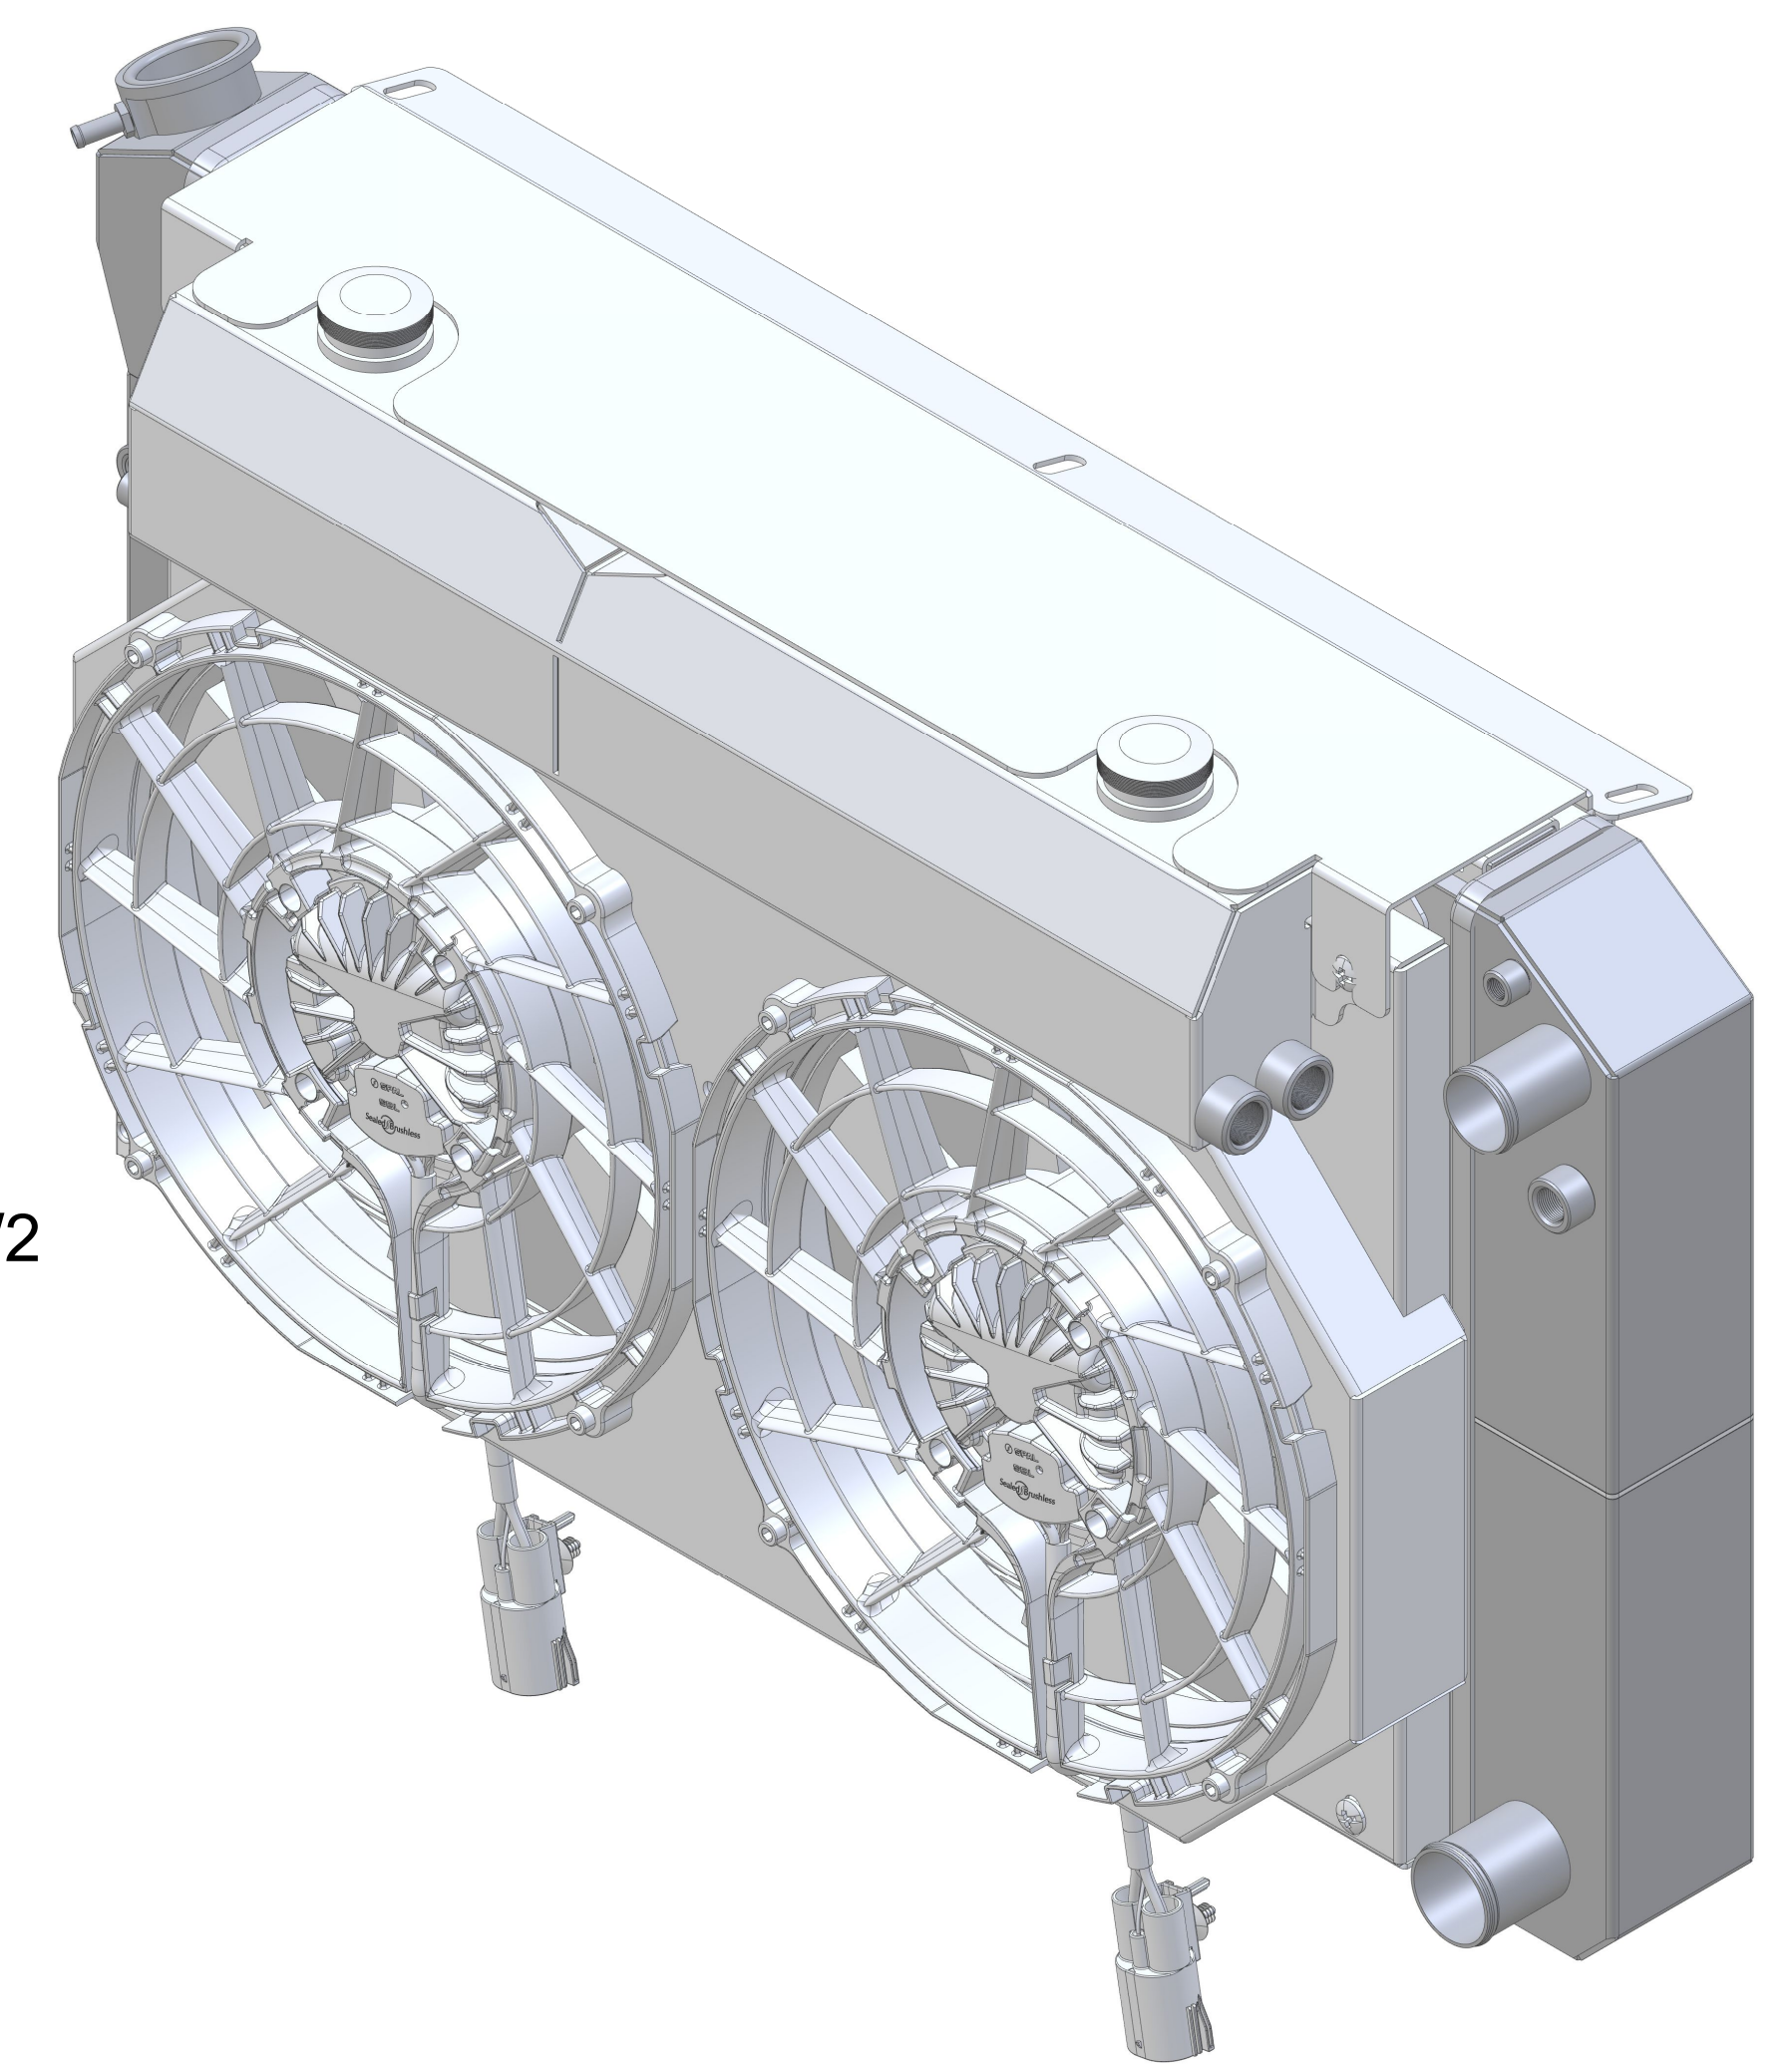

SKU #	Transmission	Core Size
1-562-102LSBLACXXIN	Manual	Standard (2 Rows Of 1" Tubes)
1-562-112LSBLACXXIN	Automatic	
1-562-202LSBLACXXIN	Manual	Upgraded (2 Rows Of 1.25" Tubes)
1-562-212LSBLACXXIN	Automatic	