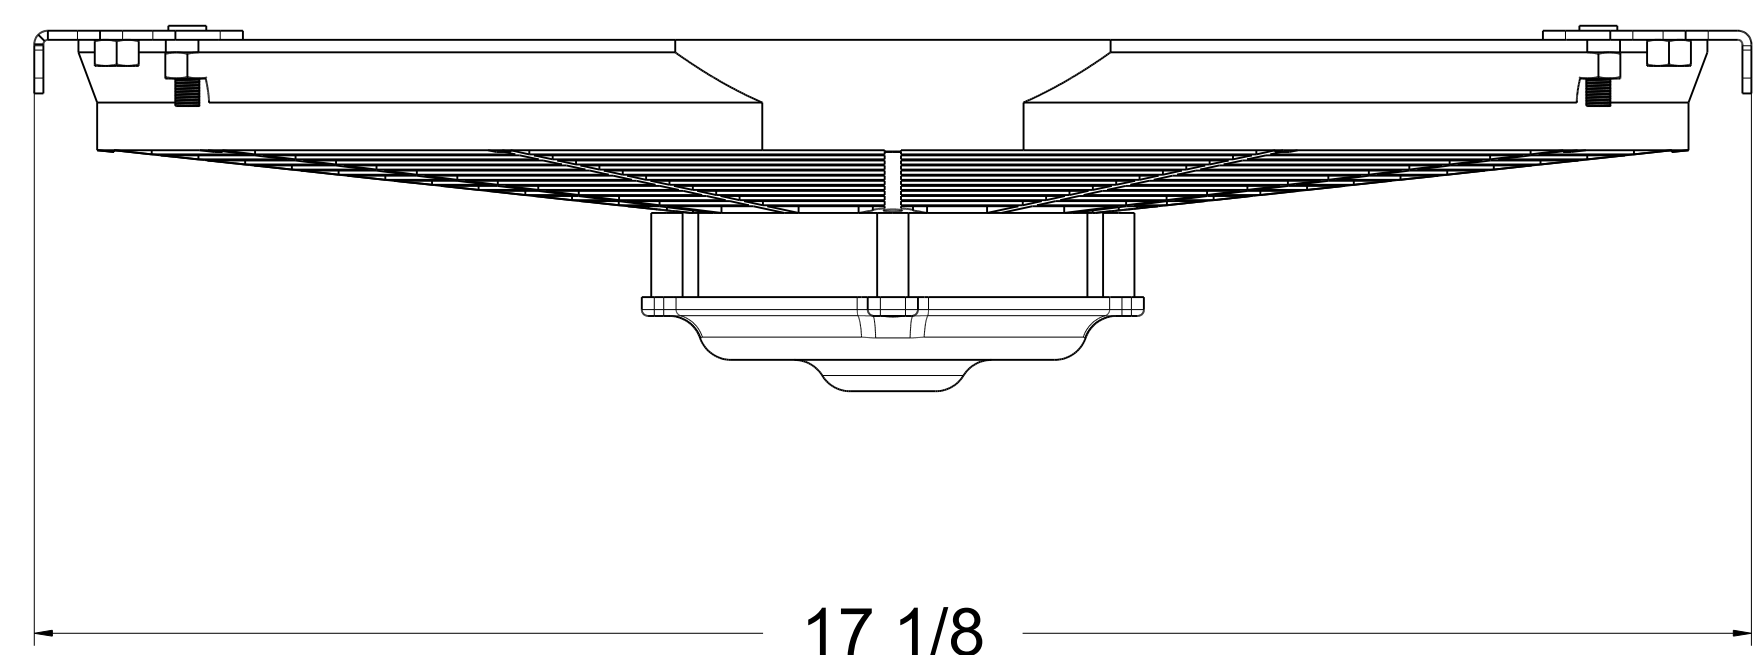

D

C

B

A

SKU #	Fan Type	Fan Part #	Dimension "X"
1-10510-001LP	Low Profile	7-30100400	2"
1-10510-001MD	Medium Duty	7-30101516	2.5"
1-10510-001HP	High Performance	7-30102120	3.5"

Wizard
cooling

Custom Aluminum Radiators