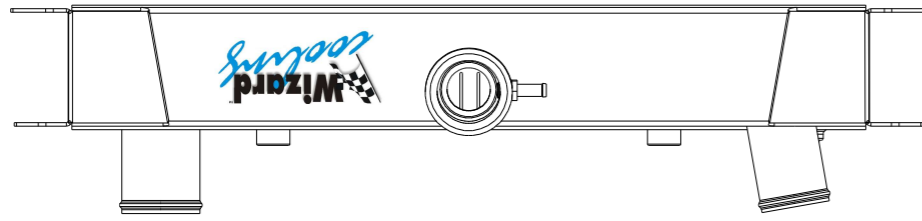

8 7 6 5 4 3 2 1

D
C
B
A

D
C
B
A

SKU #	Transmission	Core Size
1-1629-110	Automatic	Standard (2 Rows Of 1" Tubes)
1-1629-210	Automatic	Upgraded (2 Rows Of 1.25" Tubes)

www.wizardcooling.com

Contact Us:
716-655-6760