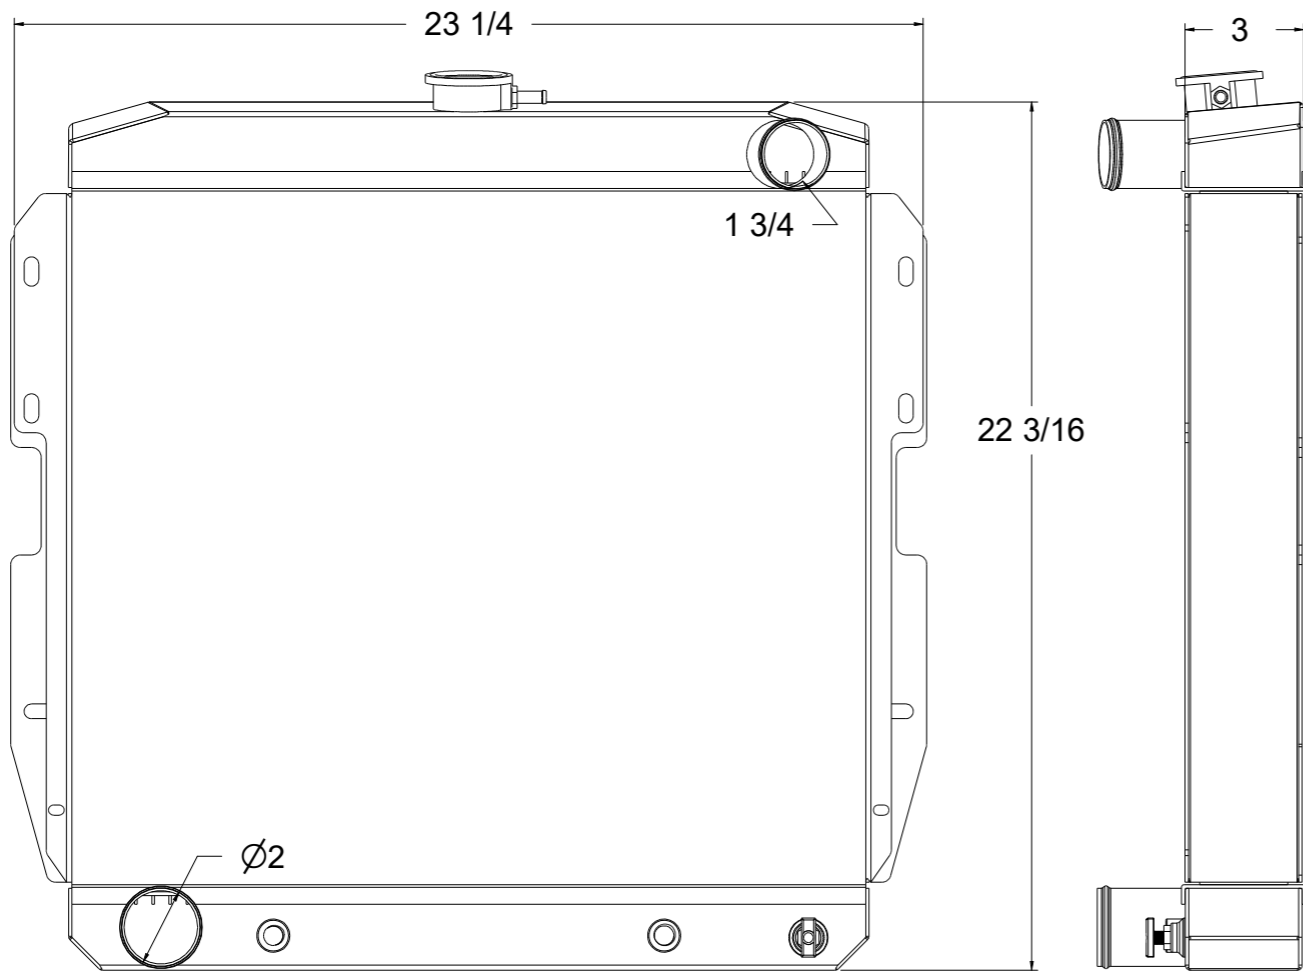

8 7 6 5 4 3 2 1

D
C
B
A

D
C
B
A

SKU #	Transmission	Core Size
1-1629-110	Automatic	Standard (2 Rows Of 1" Tubes)
1-1629-210	Automatic	Upgraded (2 Rows Of 1.25" Tubes)

www.wizardcooling.com

Contact Us:
716-655-6760

Part Number
1-1629-Radiator

8 7 6 5 4 3 2 1