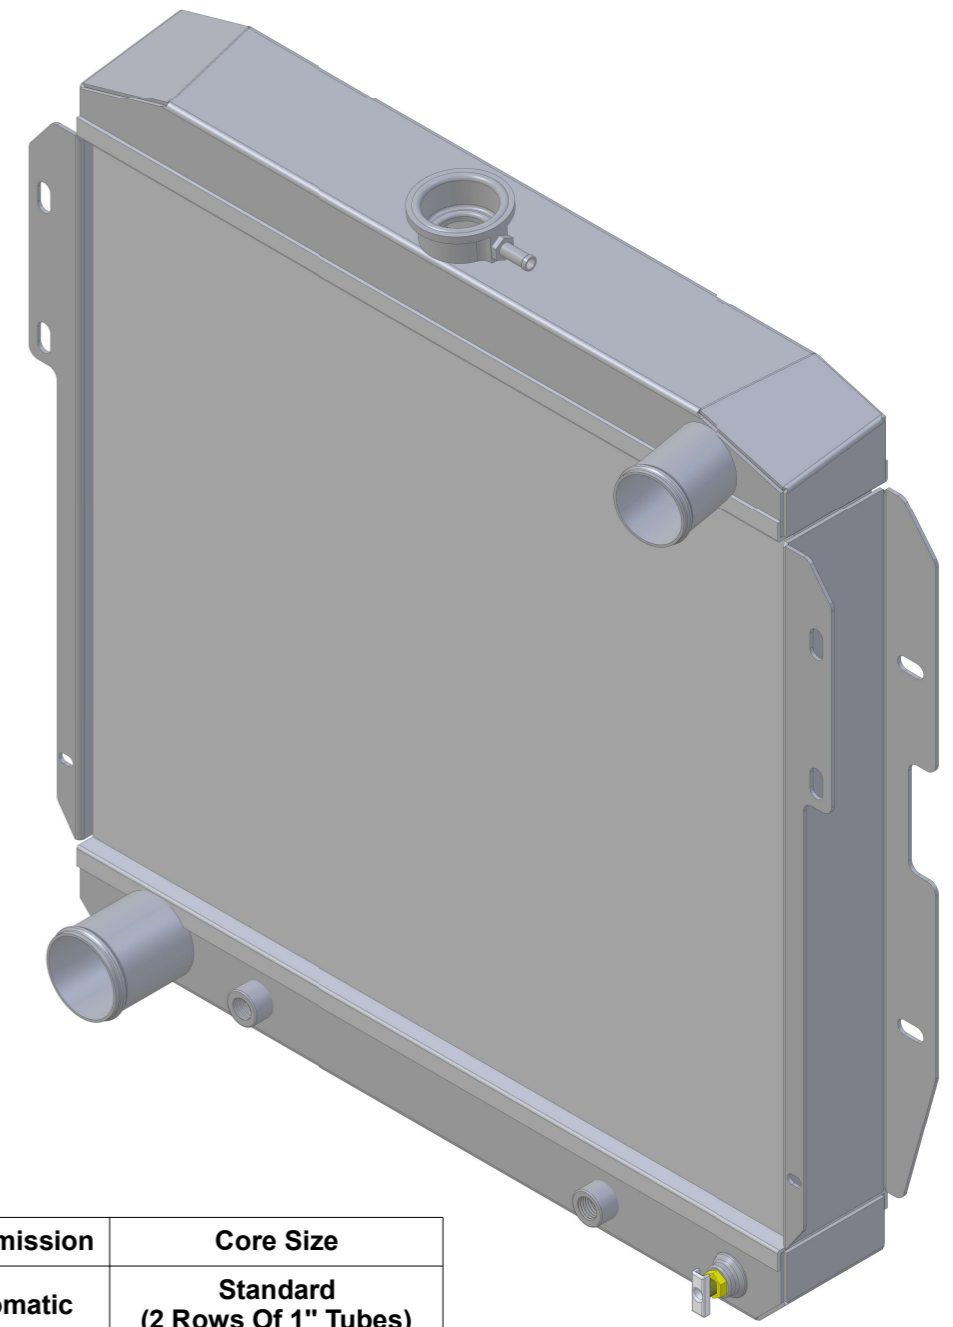

8 7 6 5 4 3 2 1

D
C
B
A

D
C
B
A

SKU #	Transmission	Core Size
1-1629-110	Automatic	Standard (2 Rows Of 1" Tubes)
1-1629-210	Automatic	Upgraded (2 Rows Of 1.25" Tubes)

www.wizardcooling.com

Contact Us:
716-655-6760

Part Number
1-1629-Radiator

8 7 6 5 4 3 2 1