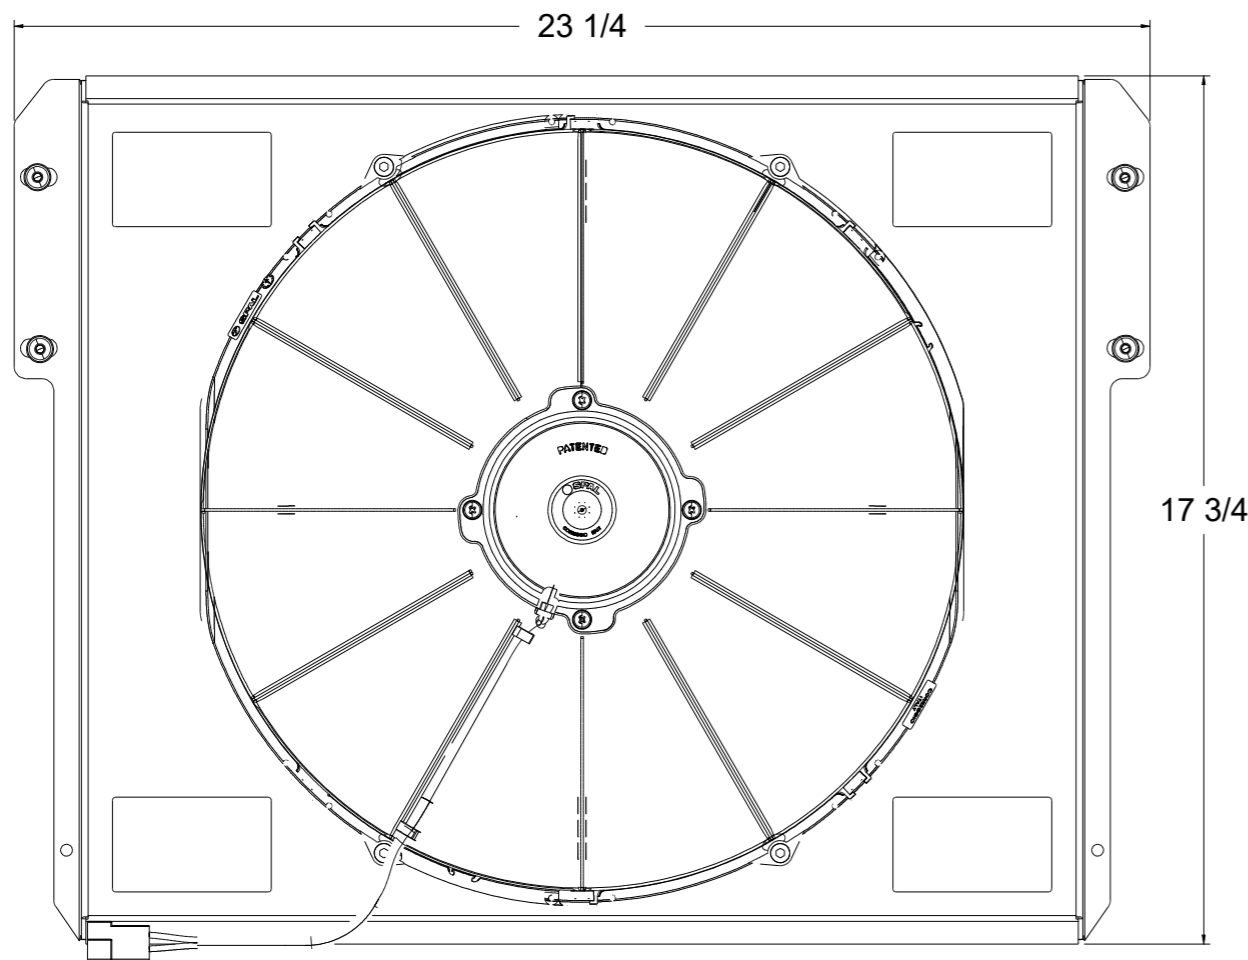

8 7 6 5 4 3 2 1

D

D

C

C

B

B

SKU #	Fan Type	Dimension "X"
1-1629-008LP	Low Profile	3"
1-1629-008MD	Medium Duty	3.5"
1-1629-008HP	High Performance	4.5"