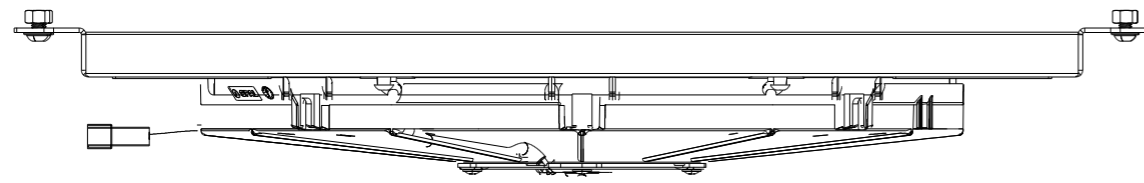

8 7 6 5 4 3 2 1

D

D

C

C

B

B

SKU #	Fan Type	Dimension "X"
1-1629-008LP	Low Profile	3"
1-1629-008MD	Medium Duty	3.5"
1-1629-008HP	High Performance	4.5"