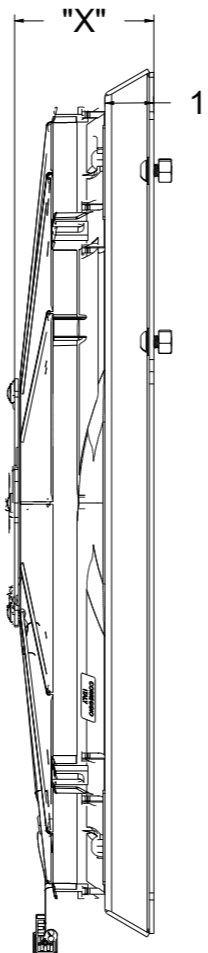

8 7 6 5 4 3 2 1

D

D

C

C

B

B

SKU #	Fan Type	Dimension "X"
1-1629-008LP	Low Profile	3"
1-1629-008MD	Medium Duty	3.5"
1-1629-008HP	High Performance	4.5"

A

A

8 7 6 5 4 3 2 1

Contact Us:
716-655-6760

Part Number
1-1629-008