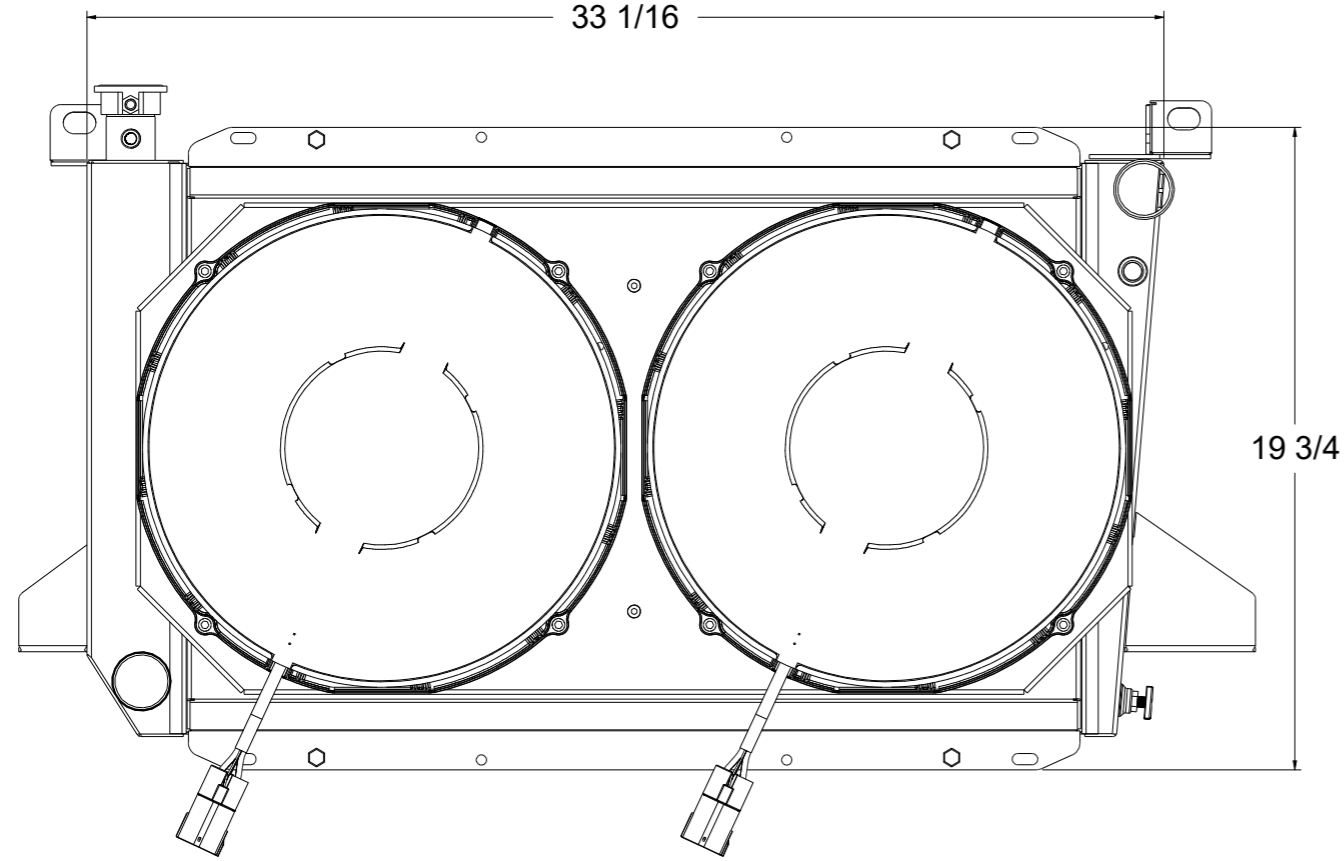

| SKU #           | Transmission | Fan Type           | Core Size                           |
|-----------------|--------------|--------------------|-------------------------------------|
| 1-1451-102BL300 | Manual       | 300 Watt Brushless | Standard<br>(2 Rows Of 1" Tubes)    |
| 1-1451-102BL500 |              | 500 Watt Brushless |                                     |
| 1-1451-202BL300 |              | 300 Watt Brushless | Upgraded<br>(2 Rows Of 1.25" Tubes) |
| 1-1451-202BL500 |              | 500 Watt Brushless |                                     |