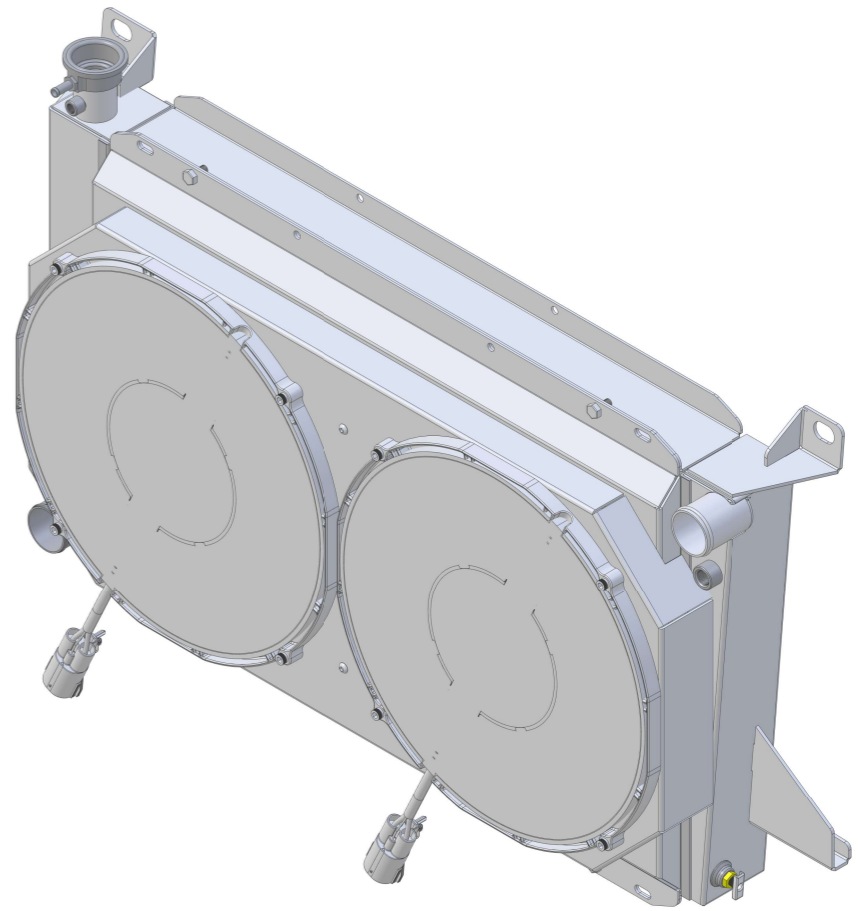

| SKU #           | Transmission | Fan Type           | Core Size                           |
|-----------------|--------------|--------------------|-------------------------------------|
| 1-1451-102BL300 | Manual       | 300 Watt Brushless | Standard<br>(2 Rows Of 1" Tubes)    |
| 1-1451-102BL500 |              | 500 Watt Brushless |                                     |
| 1-1451-202BL300 |              | 300 Watt Brushless | Upgraded<br>(2 Rows Of 1.25" Tubes) |
| 1-1451-202BL500 |              | 500 Watt Brushless |                                     |

Contact Us:  
716-655-6760

Part Number  
1-1451 (MT) Radiator  
&  
1-1451-002BL

[www.wizardcooling.com](http://www.wizardcooling.com)