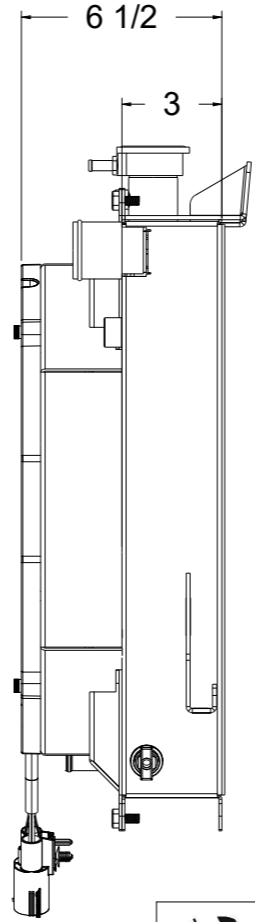

| SKU #           | Transmission | Fan Type           | Core Size                           |
|-----------------|--------------|--------------------|-------------------------------------|
| 1-1451-102BL300 | Manual       | 300 Watt Brushless | Standard<br>(2 Rows Of 1" Tubes)    |
| 1-1451-102BL500 |              | 500 Watt Brushless |                                     |
| 1-1451-202BL300 |              | 300 Watt Brushless | Upgraded<br>(2 Rows Of 1.25" Tubes) |
| 1-1451-202BL500 |              | 500 Watt Brushless |                                     |

Contact Us:  
716-655-6760

Part Number  
1-1451 (MT) Radiator  
&  
1-1451-002BL

[www.wizardcooling.com](http://www.wizardcooling.com)