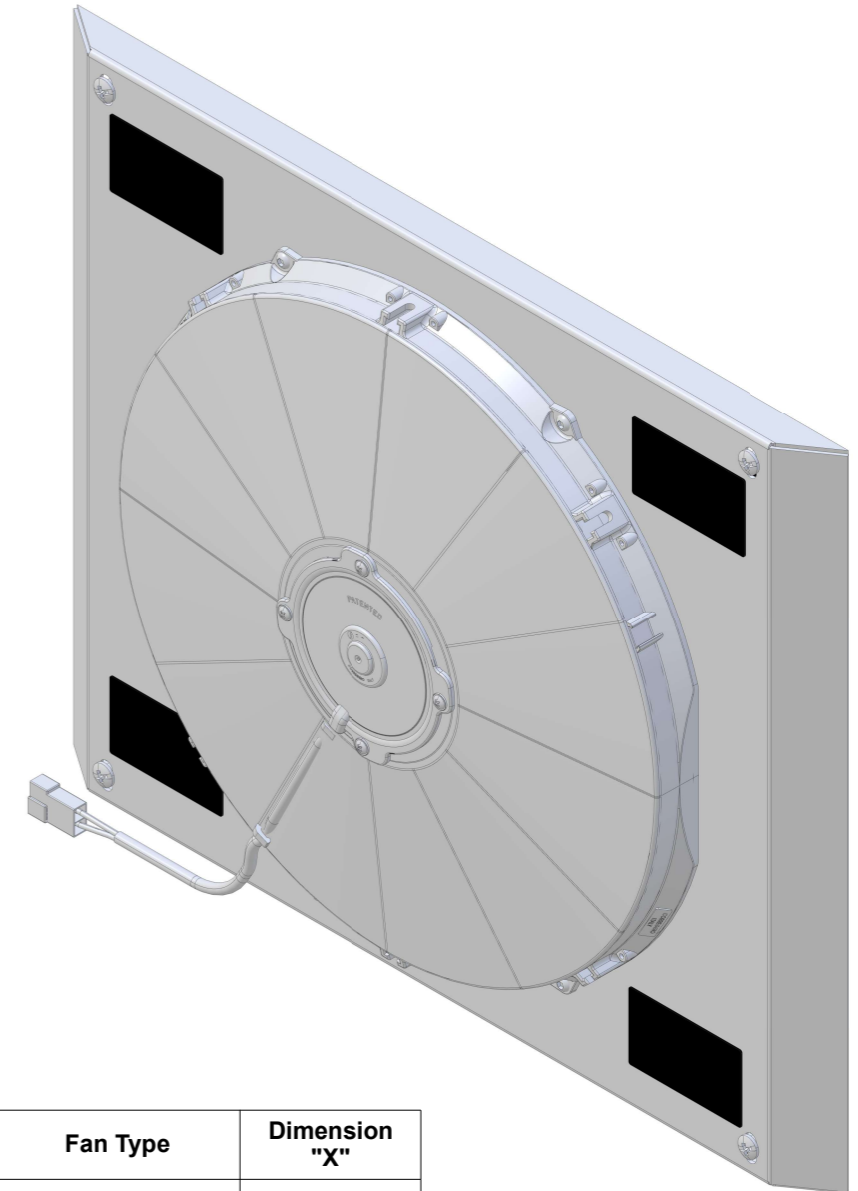

8 7 6 5 4 3 2 1

D

D

22 7/16

C

C

18 5/8

B

B

"X"

SKU #	Fan Type	Dimension "X"
1-1630-008LP	Low Profile	3"
1-1630-008MD	Medium Duty	3.5"
1-1630-008HP	High Performance	4.5"

A

A

Custom Aluminum Radiators  
www.wizardcooling.com

Contact Us:  
716-655-6760

Part Number  
**1-1630-008**

8 7 6 5 4 3 2 1