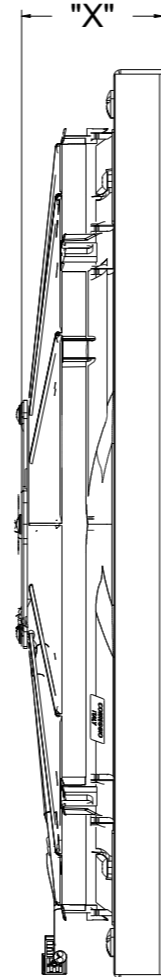

8 7 6 5 4 3 2 1

D

D

22 7/16

C

C

18 5/8

B

B

"X"

SKU #	Fan Type	Dimension "X"
1-1630-008LP	Low Profile	3"
1-1630-008MD	Medium Duty	3.5"
1-1630-008HP	High Performance	4.5"

A

A

Custom Aluminum Radiators  
www.wizardcooling.com

Contact Us:  
716-655-6760

Part Number  
**1-1630-008**

8 7 6 5 4 3 2 1