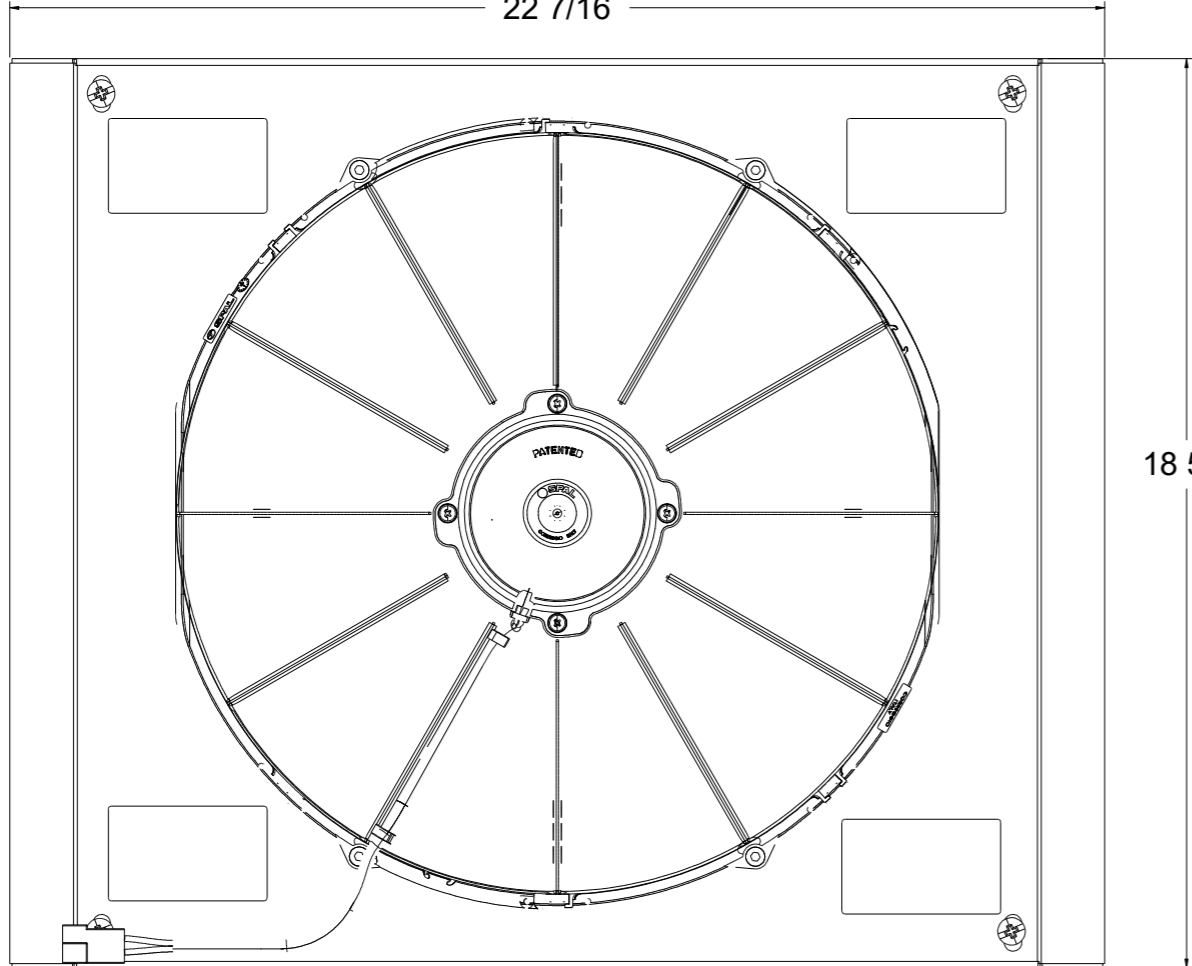

8 7 6 5 4 3 2 1

D

D

22 7/16

C

C

18 5/8

B

B

"X"

SKU #	Fan Type	Dimension "X"
1-1630-008LP	Low Profile	3"
1-1630-008MD	Medium Duty	3.5"
1-1630-008HP	High Performance	4.5"

A

A

Custom Aluminum Radiators  
www.wizardcooling.com

Contact Us:  
716-655-6760

Part Number  
**1-1630-008**

8 7 6 5 4 3 2 1