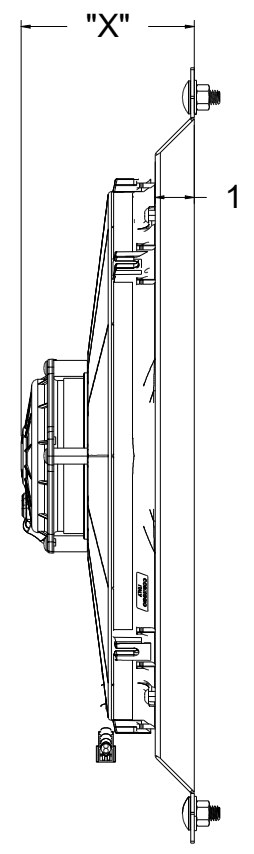

8 7 6 5 4 3 2 1

D

D

C

C

B

B

SKU #	Fan Type	Dimension "X"
1-98513-002LP	Low Profile	3"
1-98513-002MD	Medium Duty	3.5"
1-98513-002HP	High Performance	4.5"