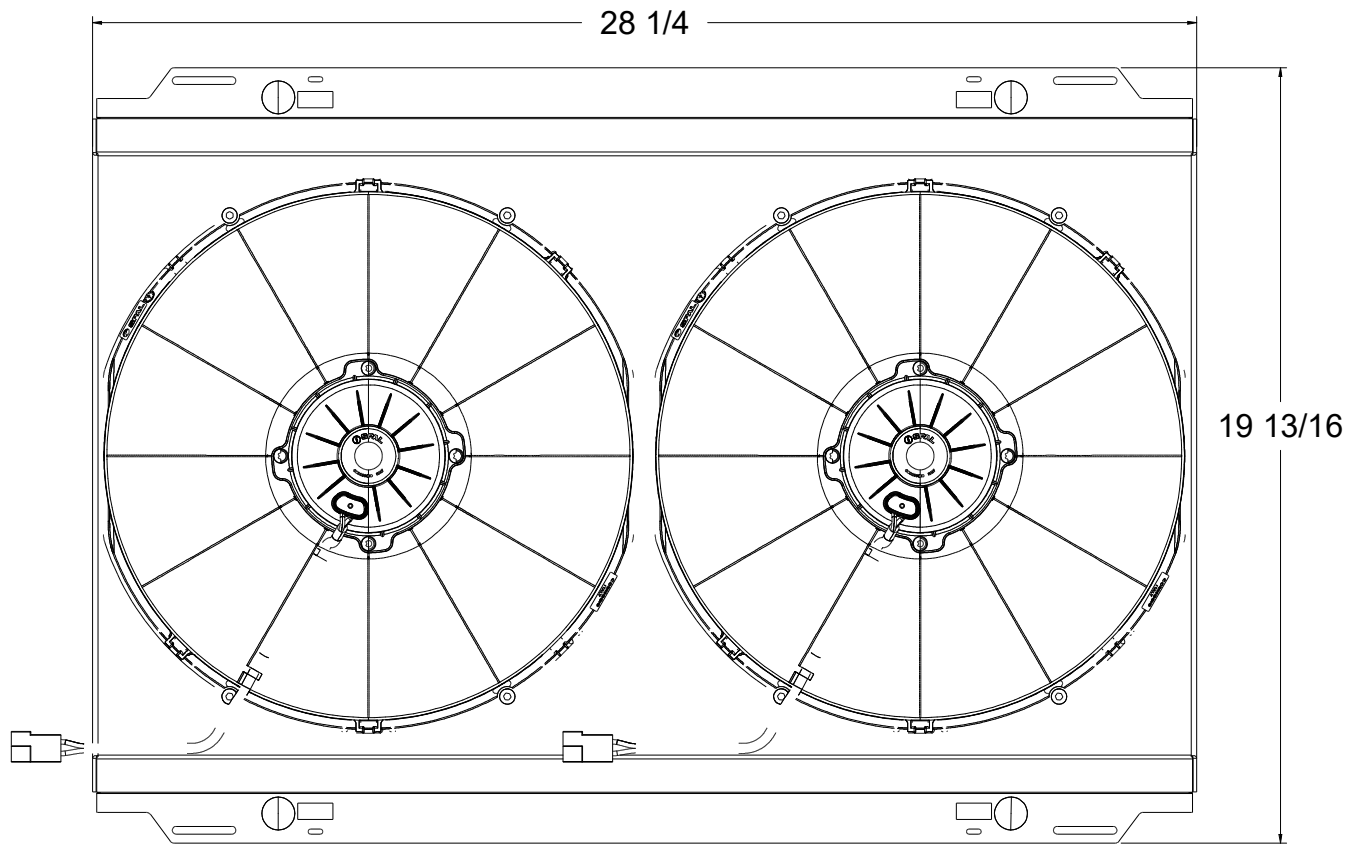

8 7 6 5 4 3 2 1

D

D

C

C

B

B

SKU #	Fan Type	Dimension "X"
1-98513-002LP	Low Profile	3"
1-98513-002MD	Medium Duty	3.5"
1-98513-002HP	High Performance	4.5"