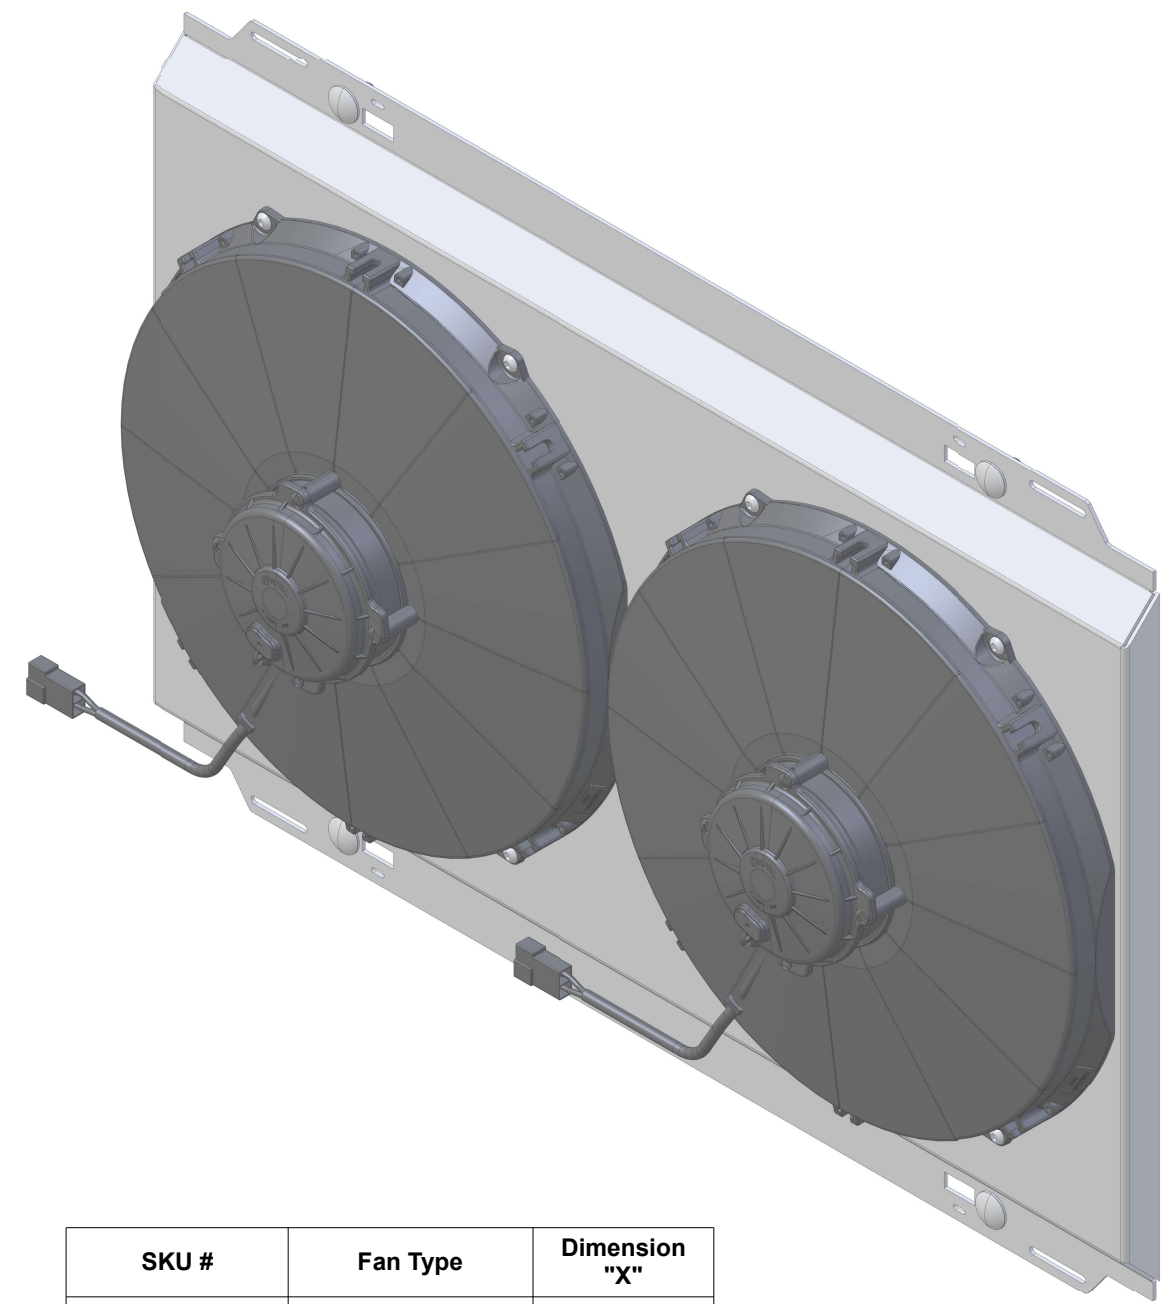

8 7 6 5 4 3 2 1

D

D

C

C

B

B

SKU #	Fan Type	Dimension "X"
1-98513-002LP	Low Profile	3"
1-98513-002MD	Medium Duty	3.5"
1-98513-002HP	High Performance	4.5"