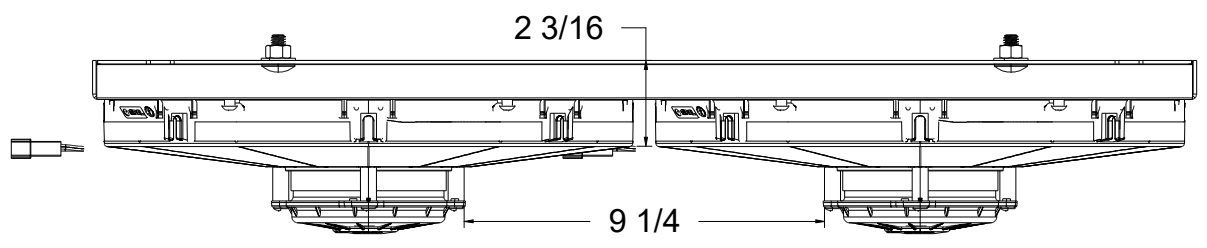

8 7 6 5 4 3 2 1

D

D

C

C

B

B

SKU #	Fan Type	Dimension "X"
1-98513-002LP	Low Profile	3"
1-98513-002MD	Medium Duty	3.5"
1-98513-002HP	High Performance	4.5"