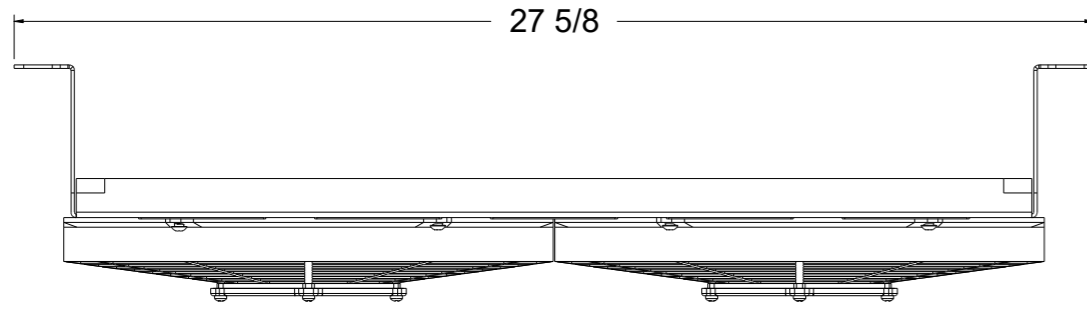

8 7 6 5 4 3 2 1

D

SKU #	Fan Type	Dimension "X"
1-634-002LP	Low Profile	3"
1-634-002MD	Medium Duty	3.5"
1-634-002HP	High Performance	4.5"

D

C

15 1/2

C

B