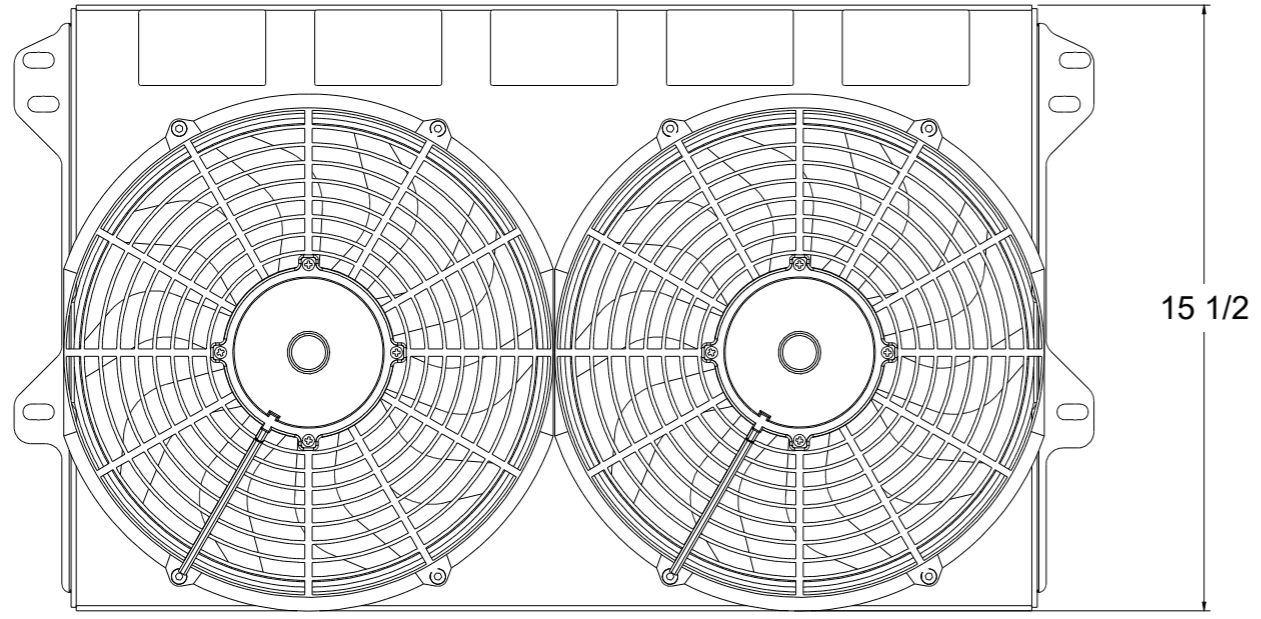

8 7 6 5 4 3 2 1

D

SKU #	Fan Type	Dimension "X"
1-634-002LP	Low Profile	3"
1-634-002MD	Medium Duty	3.5"
1-634-002HP	High Performance	4.5"

D

C

15 1/2

C

B