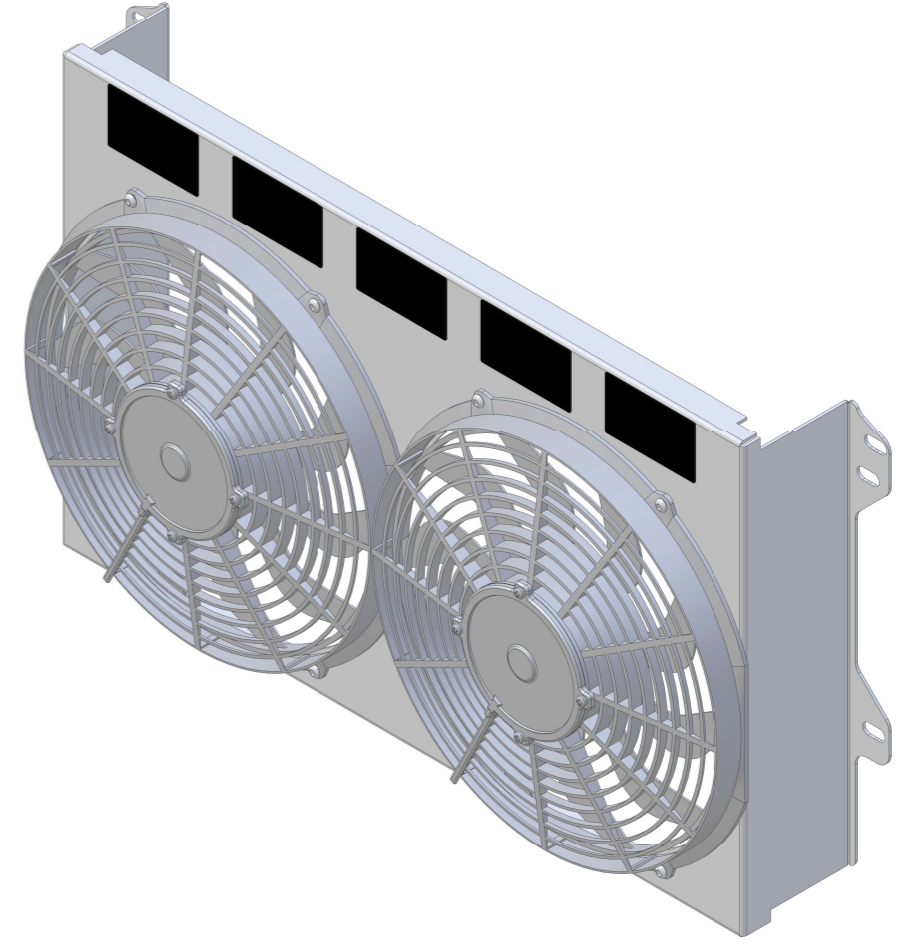

A

8 7 6 5 4 3 2 1

www.wizardcooling.com

Contact Us:
716-655-6760

Part Number
1-634-002

A