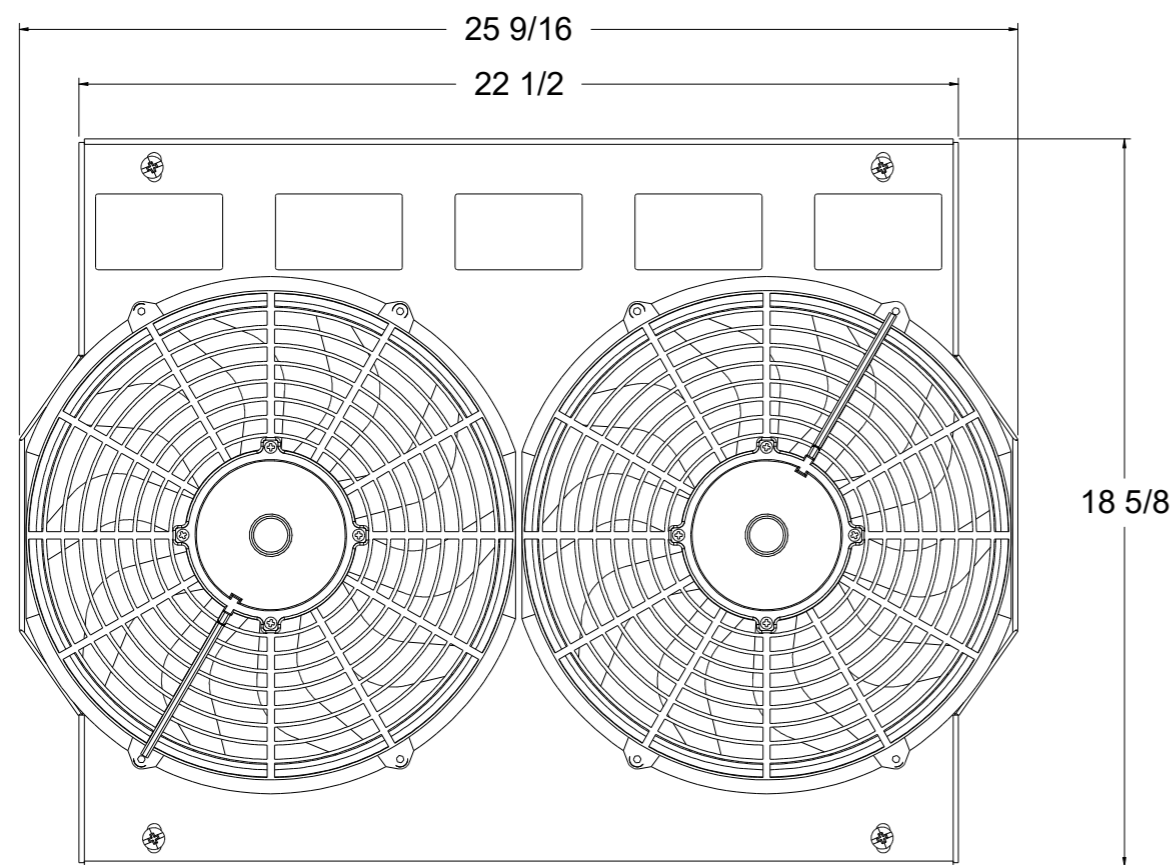

8 7 6 5 4 3 2 1

SKU #	Fan Type	Dimension "X"
1-1630-002LP	Low Profile	3"
1-1630-002MD	Medium Duty	3.5"
1-1630-002HP	High Performance	4.5"

  
**Wizard**  
*cooling*  
 Custom Aluminum Radiators  
[www.wizardcooling.com](http://www.wizardcooling.com)