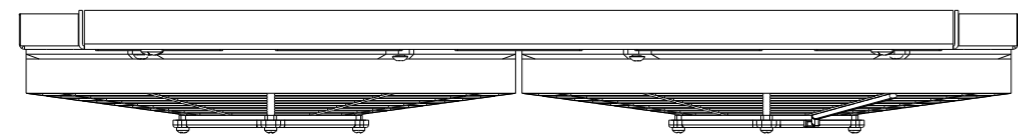

8 7 6 5 4 3 2 1

SKU #	Fan Type	Dimension "X"
1-1630-002LP	Low Profile	3"
1-1630-002MD	Medium Duty	3.5"
1-1630-002HP	High Performance	4.5"

  
**Wizard**  
*cooling*  
 Custom Aluminum Radiators  
[www.wizardcooling.com](http://www.wizardcooling.com)