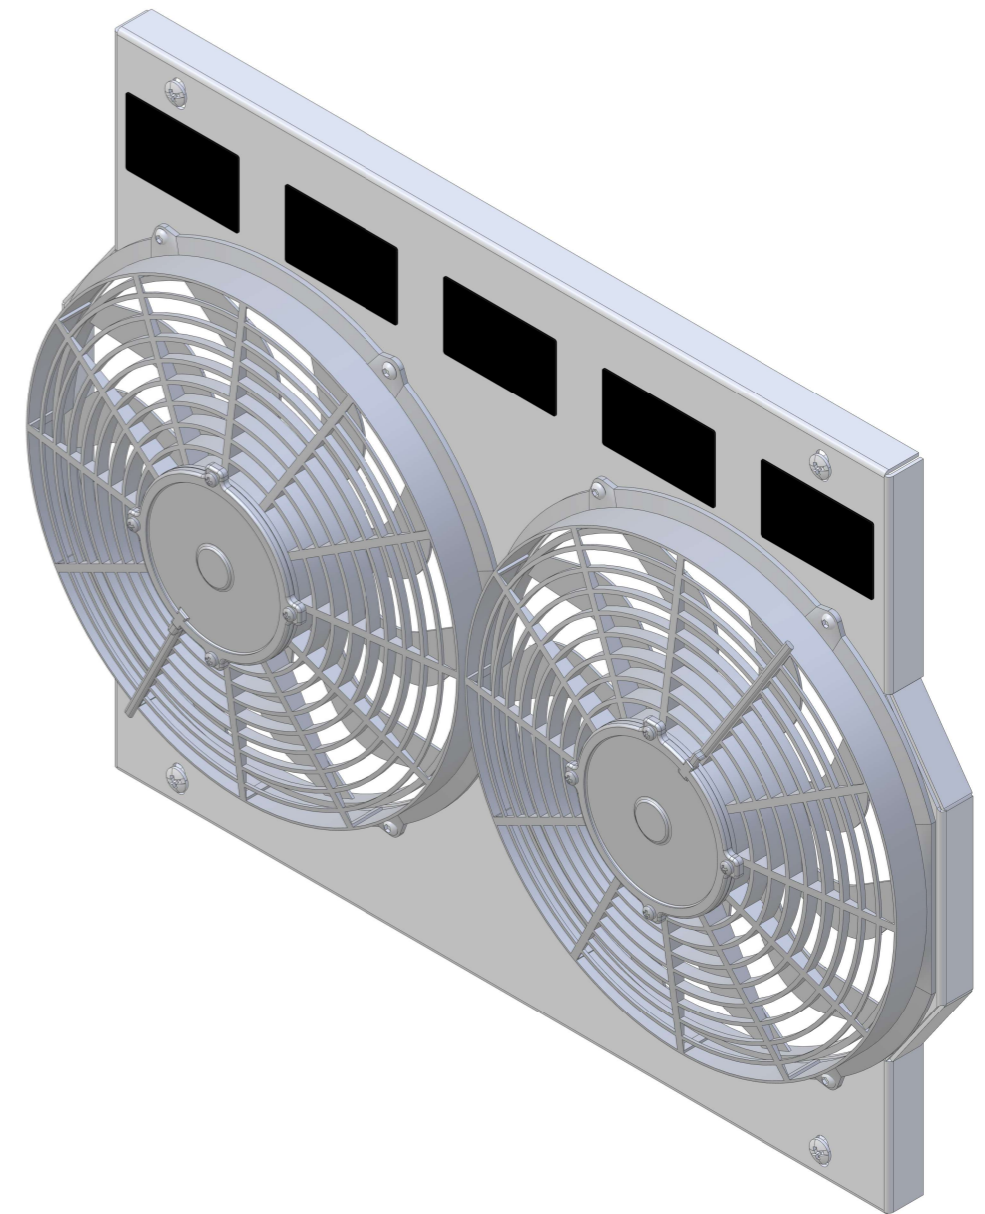

8 7 6 5 4 3 2 1

SKU #	Fan Type	Dimension "X"
1-1630-002LP	Low Profile	3"
1-1630-002MD	Medium Duty	3.5"
1-1630-002HP	High Performance	4.5"

  
**Wizard**  
*cooling*  
 Custom Aluminum Radiators  
[www.wizardcooling.com](http://www.wizardcooling.com)

Contact Us:  
 716-655-6760

Part Number  
**1-1630-002**

8 7 6 5 4 3 2 1

D  
C  
B  
A

D  
C  
B  
A