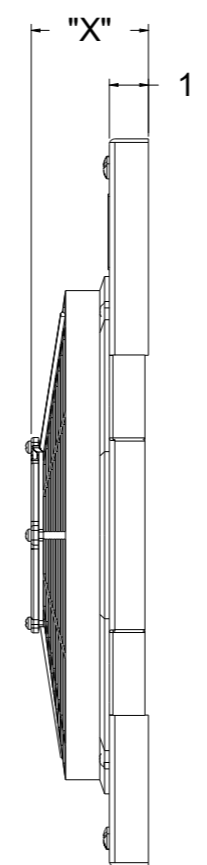

8 7 6 5 4 3 2 1

SKU #	Fan Type	Dimension "X"
1-1630-002LP	Low Profile	3"
1-1630-002MD	Medium Duty	3.5"
1-1630-002HP	High Performance	4.5"

  
**Wizard**  
*cooling*  
 Custom Aluminum Radiators  
[www.wizardcooling.com](http://www.wizardcooling.com)

Contact Us:  
 716-655-6760

Part Number  
**1-1630-002**

8 7 6 5 4 3 2 1

D  
C  
B  
A

D  
C  
B  
A