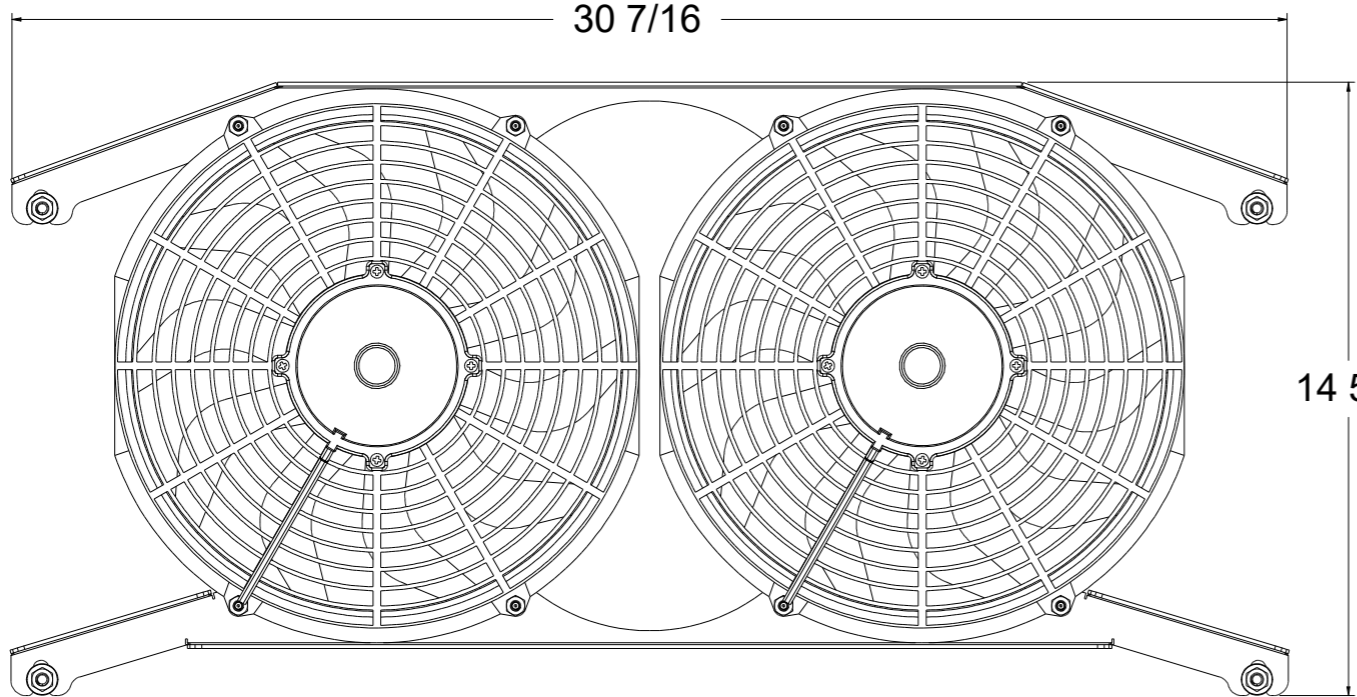

8 7 6 5 4 3 2 1

D

D

C

C

30 7/16

14 5/8

B

B

SKU #	Fan Type	Dimension "X"
1-98508-003LP	Low Profile	2"
1-98508-003MD	Medium Duty	2.5"
1-98508-003HP	High Performance	3.5"

A

A

Custom Aluminum Radiators
www.wizardcooling.com

Contact Us:
716-655-6760

Part Number
1-98508-003