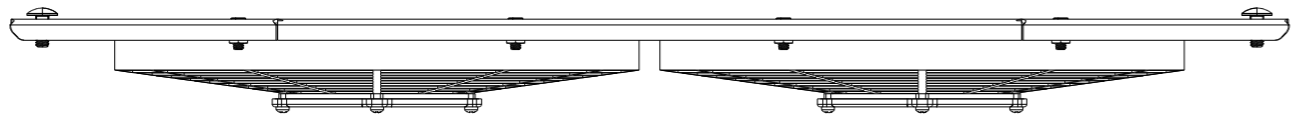

8 7 6 5 4 3 2 1

D

D

C

C

30 7/16

14 5/8

B

B

SKU #	Fan Type	Dimension "X"
1-98508-003LP	Low Profile	2"
1-98508-003MD	Medium Duty	2.5"
1-98508-003HP	High Performance	3.5"

A

A

Custom Aluminum Radiators
www.wizardcooling.com

Contact Us:
716-655-6760

Part Number
1-98508-003