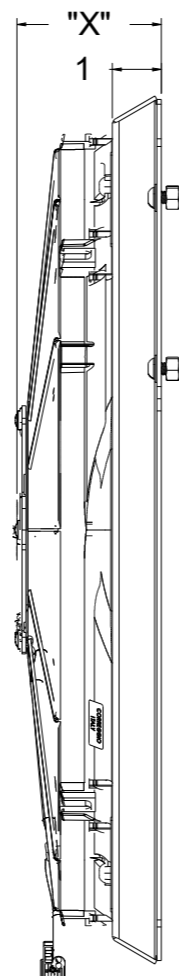

8 7 6 5 4 3 2 1

D

D

C

C

B

B

| SKU # | Fan Type | Dimension "X" |
|--------------|------------------|---------------|
| 1-1629-008LP | Low Profile | 3" |
| 1-1629-008MD | Medium Duty | 3.5" |
| 1-1629-008HP | High Performance | 4.5" |