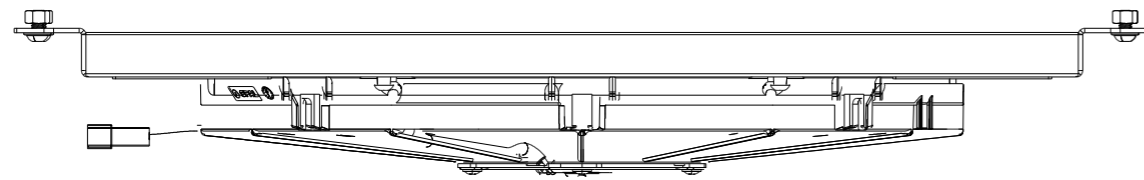

8 7 6 5 4 3 2 1

D

D

C

C

B

B

| SKU # | Fan Type | Dimension "X" |
|--------------|------------------|---------------|
| 1-1629-008LP | Low Profile | 3" |
| 1-1629-008MD | Medium Duty | 3.5" |
| 1-1629-008HP | High Performance | 4.5" |