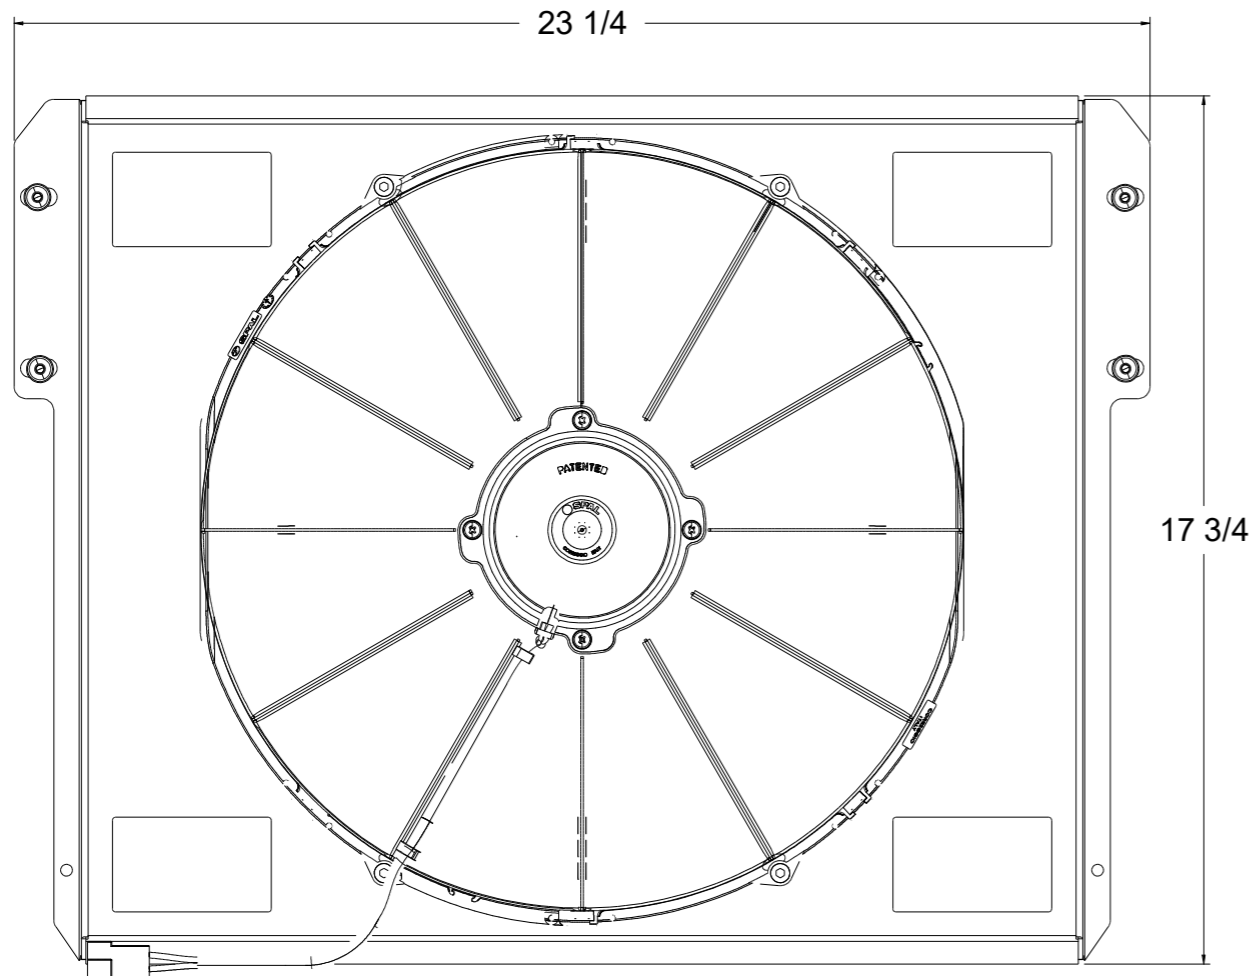

8 7 6 5 4 3 2 1

D

D

C

C

B

B

| SKU # | Fan Type | Dimension "X" |
|--------------|------------------|---------------|
| 1-1629-008LP | Low Profile | 3" |
| 1-1629-008MD | Medium Duty | 3.5" |
| 1-1629-008HP | High Performance | 4.5" |