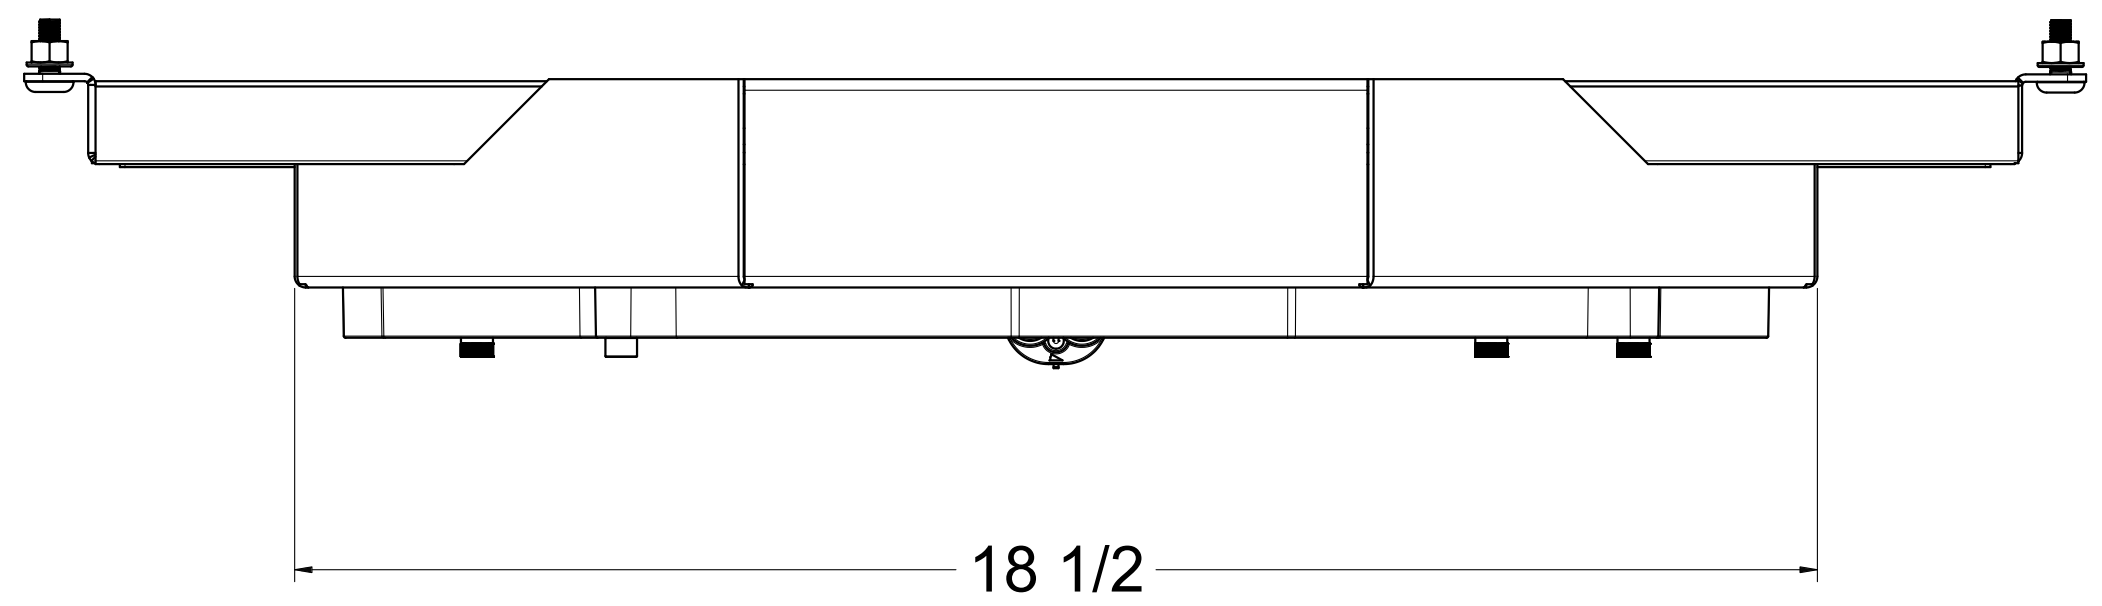

A

Fan Package SKU #	Brushless Fan Size	Fan Watts
1-379-008BL300	16"	300
1-379-008BL500		500

(Fits both 338 & 379 Radiators)

Custom Aluminum Radiators

www.wizardcooling.com

Contact Us:
716-655-6760

Part Number
1-379-008BL
(Shroud)