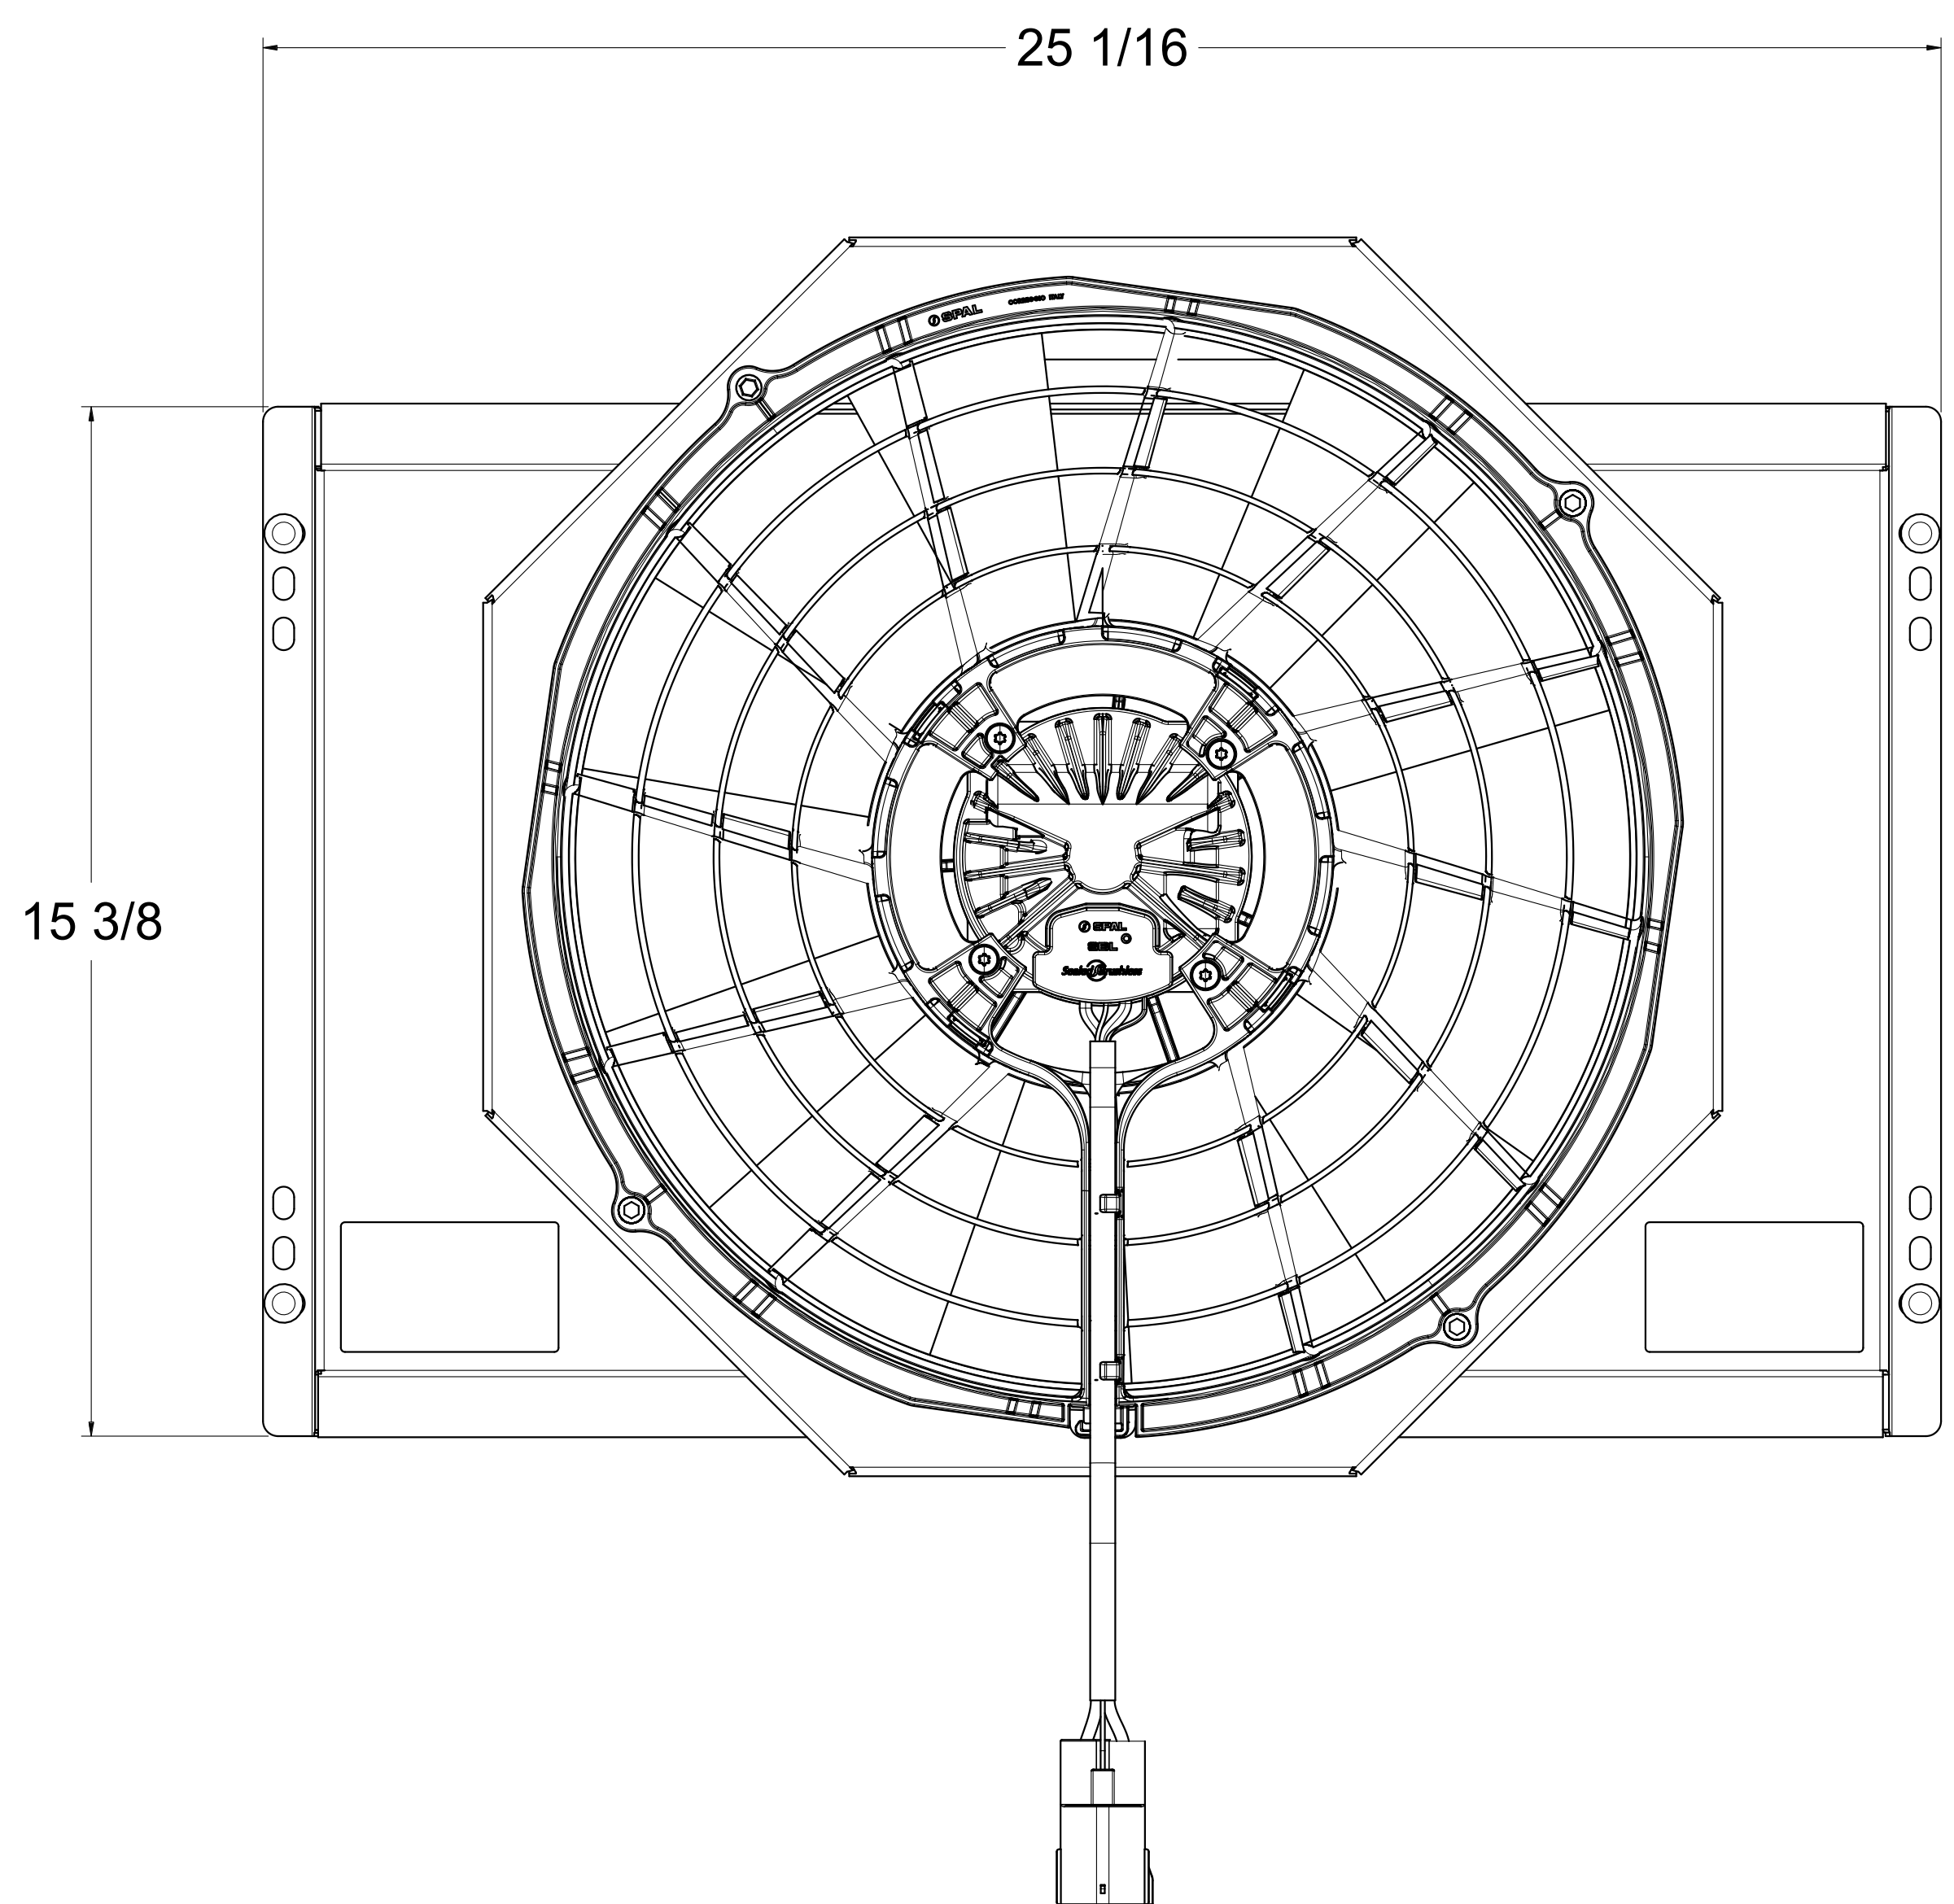

8 7 6 5 4 3 2 1

D

D

C

C

B

B

A

A

Fan Package SKU #	Brushless Fan Size	Fan Watts
1-379-008BL300	16"	300
1-379-008BL500		500

(Fits both 338 & 379 Radiators)

Custom Aluminum Radiators

www.wizardcooling.com

Contact Us:
716-655-6760

Part Number
1-379-008BL
(Shroud)

8 7 6 5 4 3 2 1