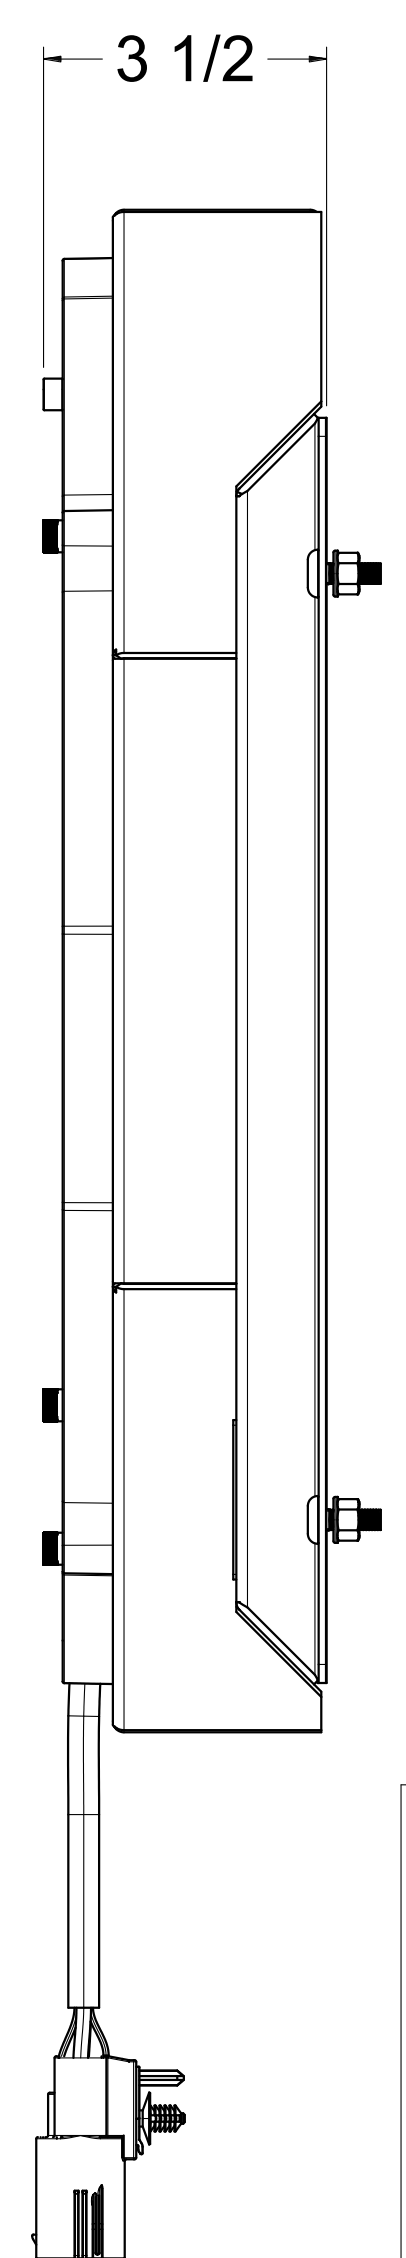

8 7 6 5 4 3 2 1

D

D

C

C

B

B

A

A

Fan Package SKU #	Brushless Fan Size	Fan Watts
1-379-008BL300	16"	300
1-379-008BL500		500

(Fits both 338 & 379 Radiators)

Custom Aluminum Radiators

www.wizardcooling.com

Contact Us:
716-655-6760

Part Number
1-379-008BL
(Shroud)

8 7 6 5 4 3 2 1