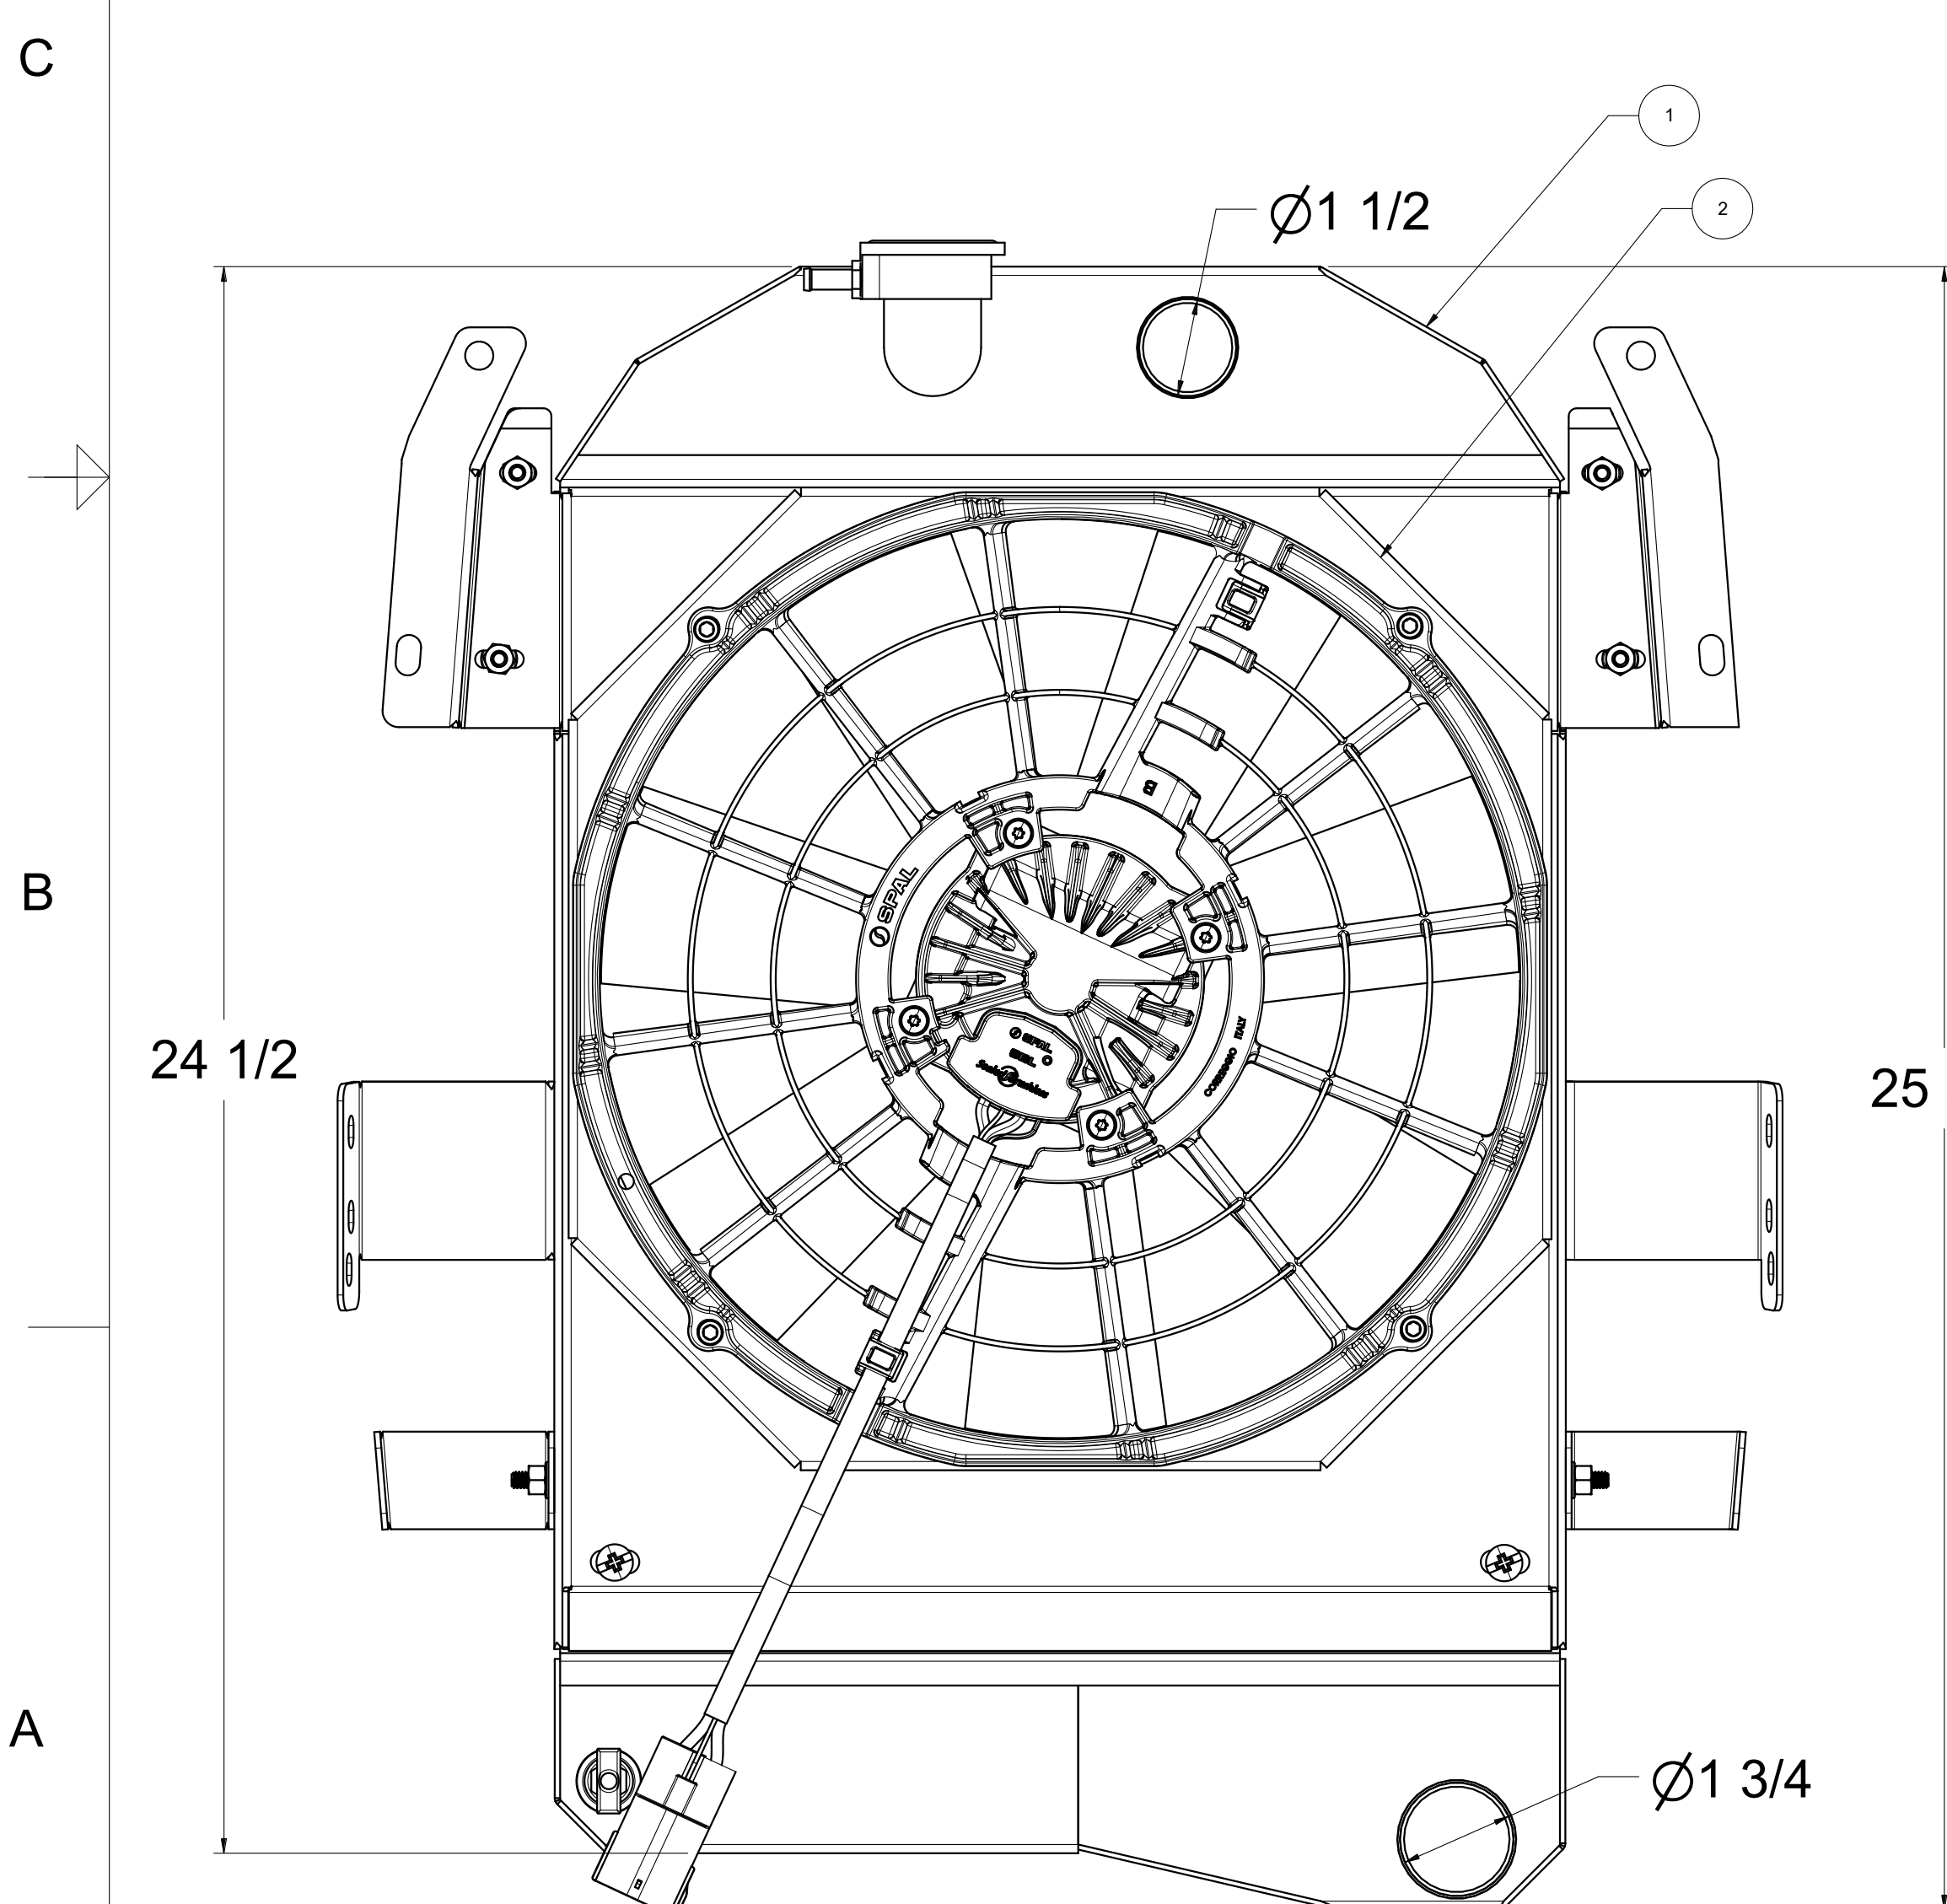

8 7 6 5 4 3 2 1

SKU #	Radiator DWG #	Radiator P/N	Transmission	Core Size	Shroud & Fan DWG #	Shroud & Fan P/N	Fan Type
1-10508-108BL300	1-10508-Radiator	1-10508-100	Manual	STANDARD (2 Rows of 1" Tubes)	1-10508-008BL (Dual Chamber Shroud)	1-10508-008BL300	300W Brushless
1-10508-108BL500						1-10508-008BL500	500W Brushless
1-10508-208BL300		1-10508-200		UPGRADED (2 Rows of 1.25" Tubes)		1-10508-008BL300	300W Brushless
1-10508-208BL500						1-10508-008BL500	500W Brushless

Item Number	Quantity	Part Number	Part Name	Revision	Comment
1	1	See Table "Radiator P/N"	10508 Radiator (MT) Assembly		
2	1	See Table "Shroud & Fan P/N"	10508 Single Brushless Fan Shroud Assembly		

Custom Aluminum Radiators
www.wizardcooling.com