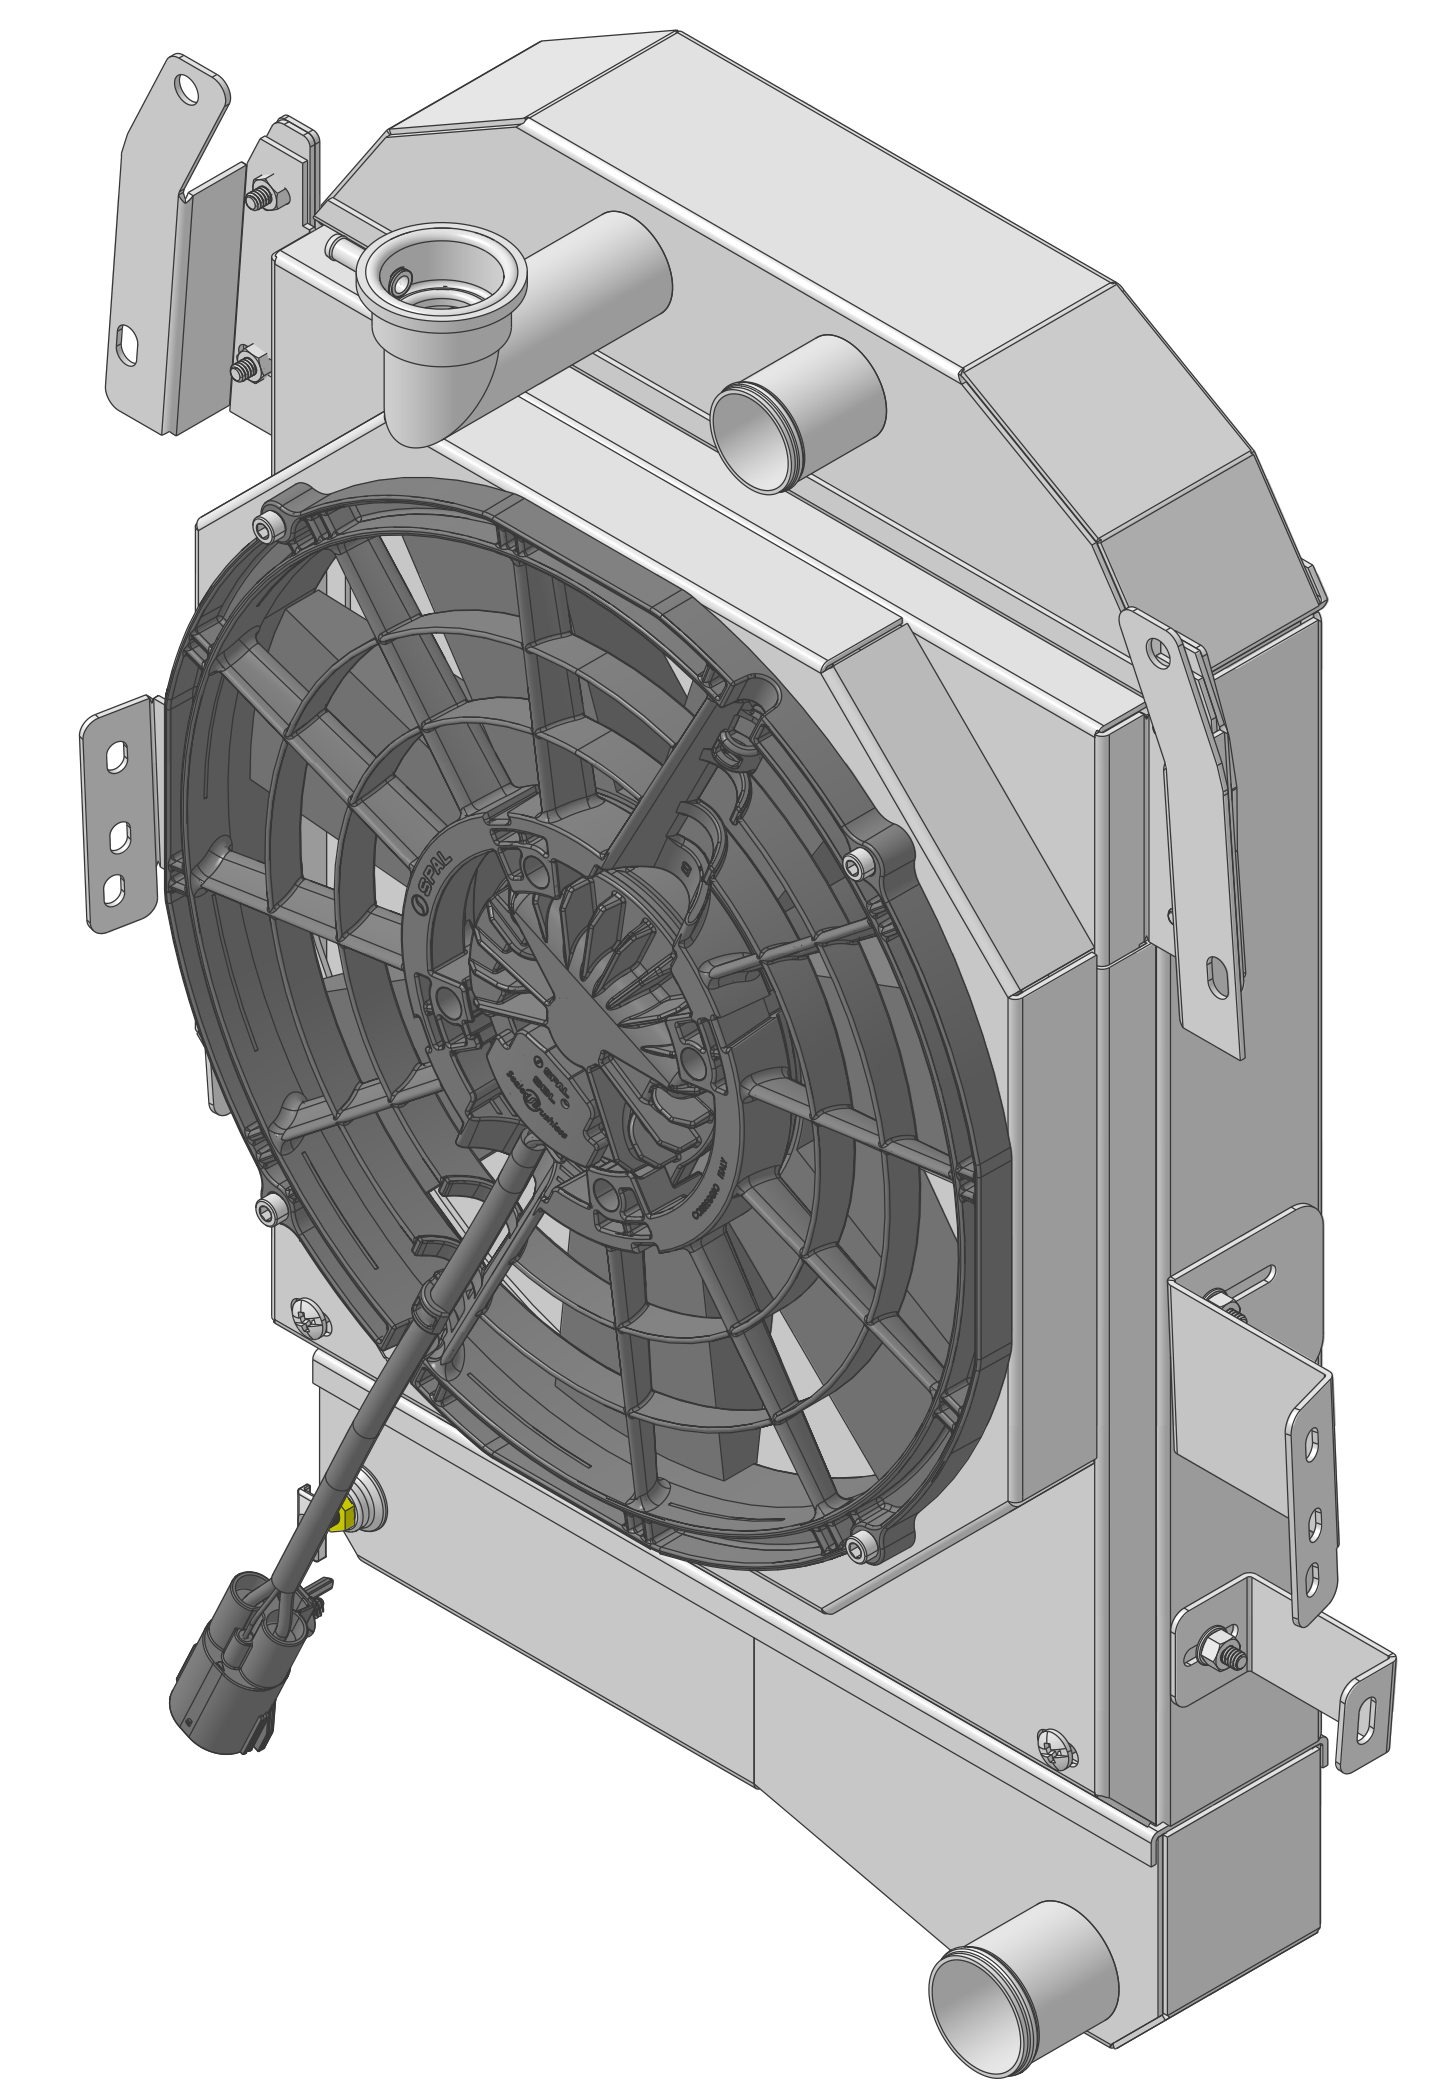

8 7 6 5 4 3 2 1

SKU #	Radiator DWG #	Radiator P/N	Transmission	Core Size	Shroud & Fan DWG #	Shroud & Fan P/N	Fan Type
1-10508-108BL300	1-10508-Radiator	1-10508-100	Manual	STANDARD (2 Rows of 1" Tubes)	1-10508-008BL (Dual Chamber Shroud)	1-10508-008BL300	300W Brushless
1-10508-108BL500						1-10508-008BL500	500W Brushless
1-10508-208BL300		1-10508-200		UPGRADED (2 Rows of 1.25" Tubes)		1-10508-008BL300	300W Brushless
1-10508-208BL500						1-10508-008BL500	500W Brushless

Item Number	Quantity	Part Number	Part Name	Revision	Comment
1	1	See Table "Radiator P/N"	10508 Radiator (MT) Assembly		
2	1	See Table "Shroud & Fan P/N"	10508 Single Brushless Fan Shroud Assembly		

Custom Aluminum Radiators
www.wizardcooling.com