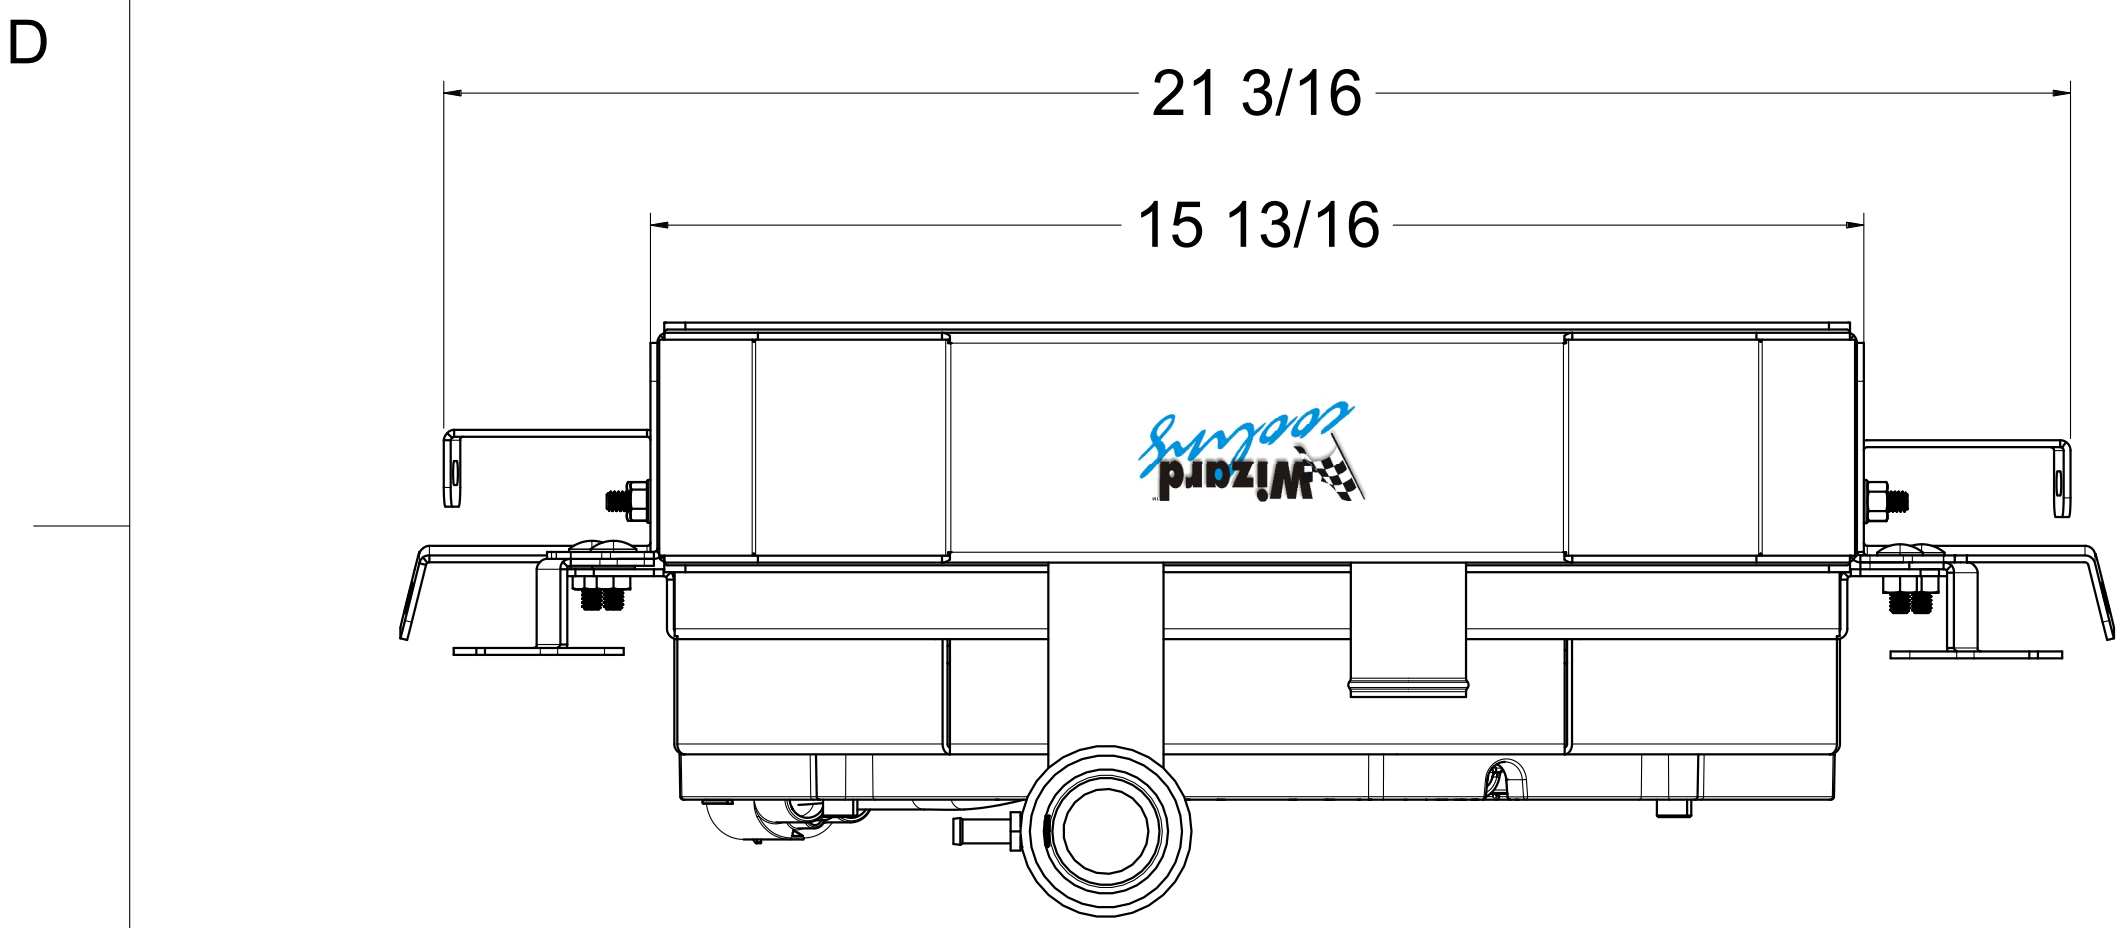

8 7 6 5 4 3 2 1

SKU #	Radiator DWG #	Radiator P/N	Transmission	Core Size	Shroud & Fan DWG #	Shroud & Fan P/N	Fan Type
1-10508-108BL300	1-10508-Radiator	1-10508-100	Manual	STANDARD (2 Rows of 1" Tubes)	1-10508-008BL (Dual Chamber Shroud)	1-10508-008BL300	300W Brushless
1-10508-108BL500						1-10508-008BL500	500W Brushless
1-10508-208BL300		1-10508-200		UPGRADED (2 Rows of 1.25" Tubes)		1-10508-008BL300	300W Brushless
1-10508-208BL500						1-10508-008BL500	500W Brushless

Item Number	Quantity	Part Number	Part Name	Revision	Comment
1	1	See Table "Radiator P/N"	10508 Radiator (MT) Assembly		
2	1	See Table "Shroud & Fan P/N"	10508 Single Brushless Fan Shroud Assembly		

Custom Aluminum Radiators
www.wizardcooling.com