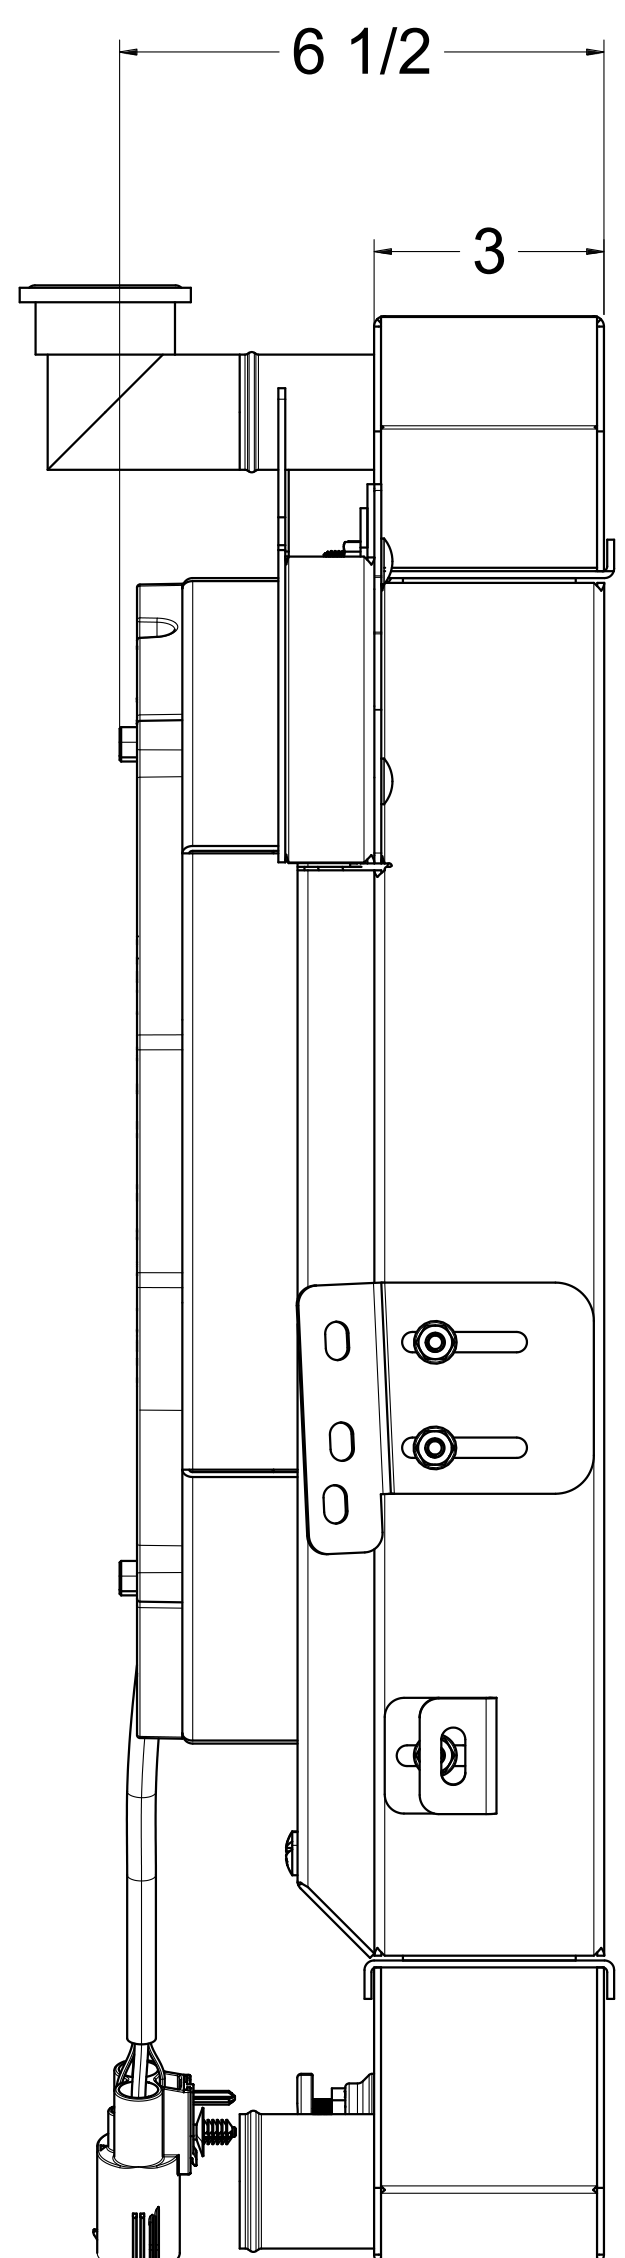

8 7 6 5 4 3 2 1

SKU #	Radiator DWG #	Radiator P/N	Transmission	Core Size	Shroud & Fan DWG #	Shroud & Fan P/N	Fan Type
1-10508-108BL300	1-10508-Radiator	1-10508-100	Manual	STANDARD (2 Rows of 1" Tubes)	1-10508-008BL (Dual Chamber Shroud)	1-10508-008BL300	300W Brushless
1-10508-108BL500						1-10508-008BL500	500W Brushless
1-10508-208BL300		1-10508-200		UPGRADED (2 Rows of 1.25" Tubes)		1-10508-008BL300	300W Brushless
1-10508-208BL500						1-10508-008BL500	500W Brushless

Item Number	Quantity	Part Number	Part Name	Revision	Comment
1	1	See Table "Radiator P/N"	10508 Radiator (MT) Assembly		
2	1	See Table "Shroud & Fan P/N"	10508 Single Brushless Fan Shroud Assembly		

Custom Aluminum Radiators
www.wizardcooling.com