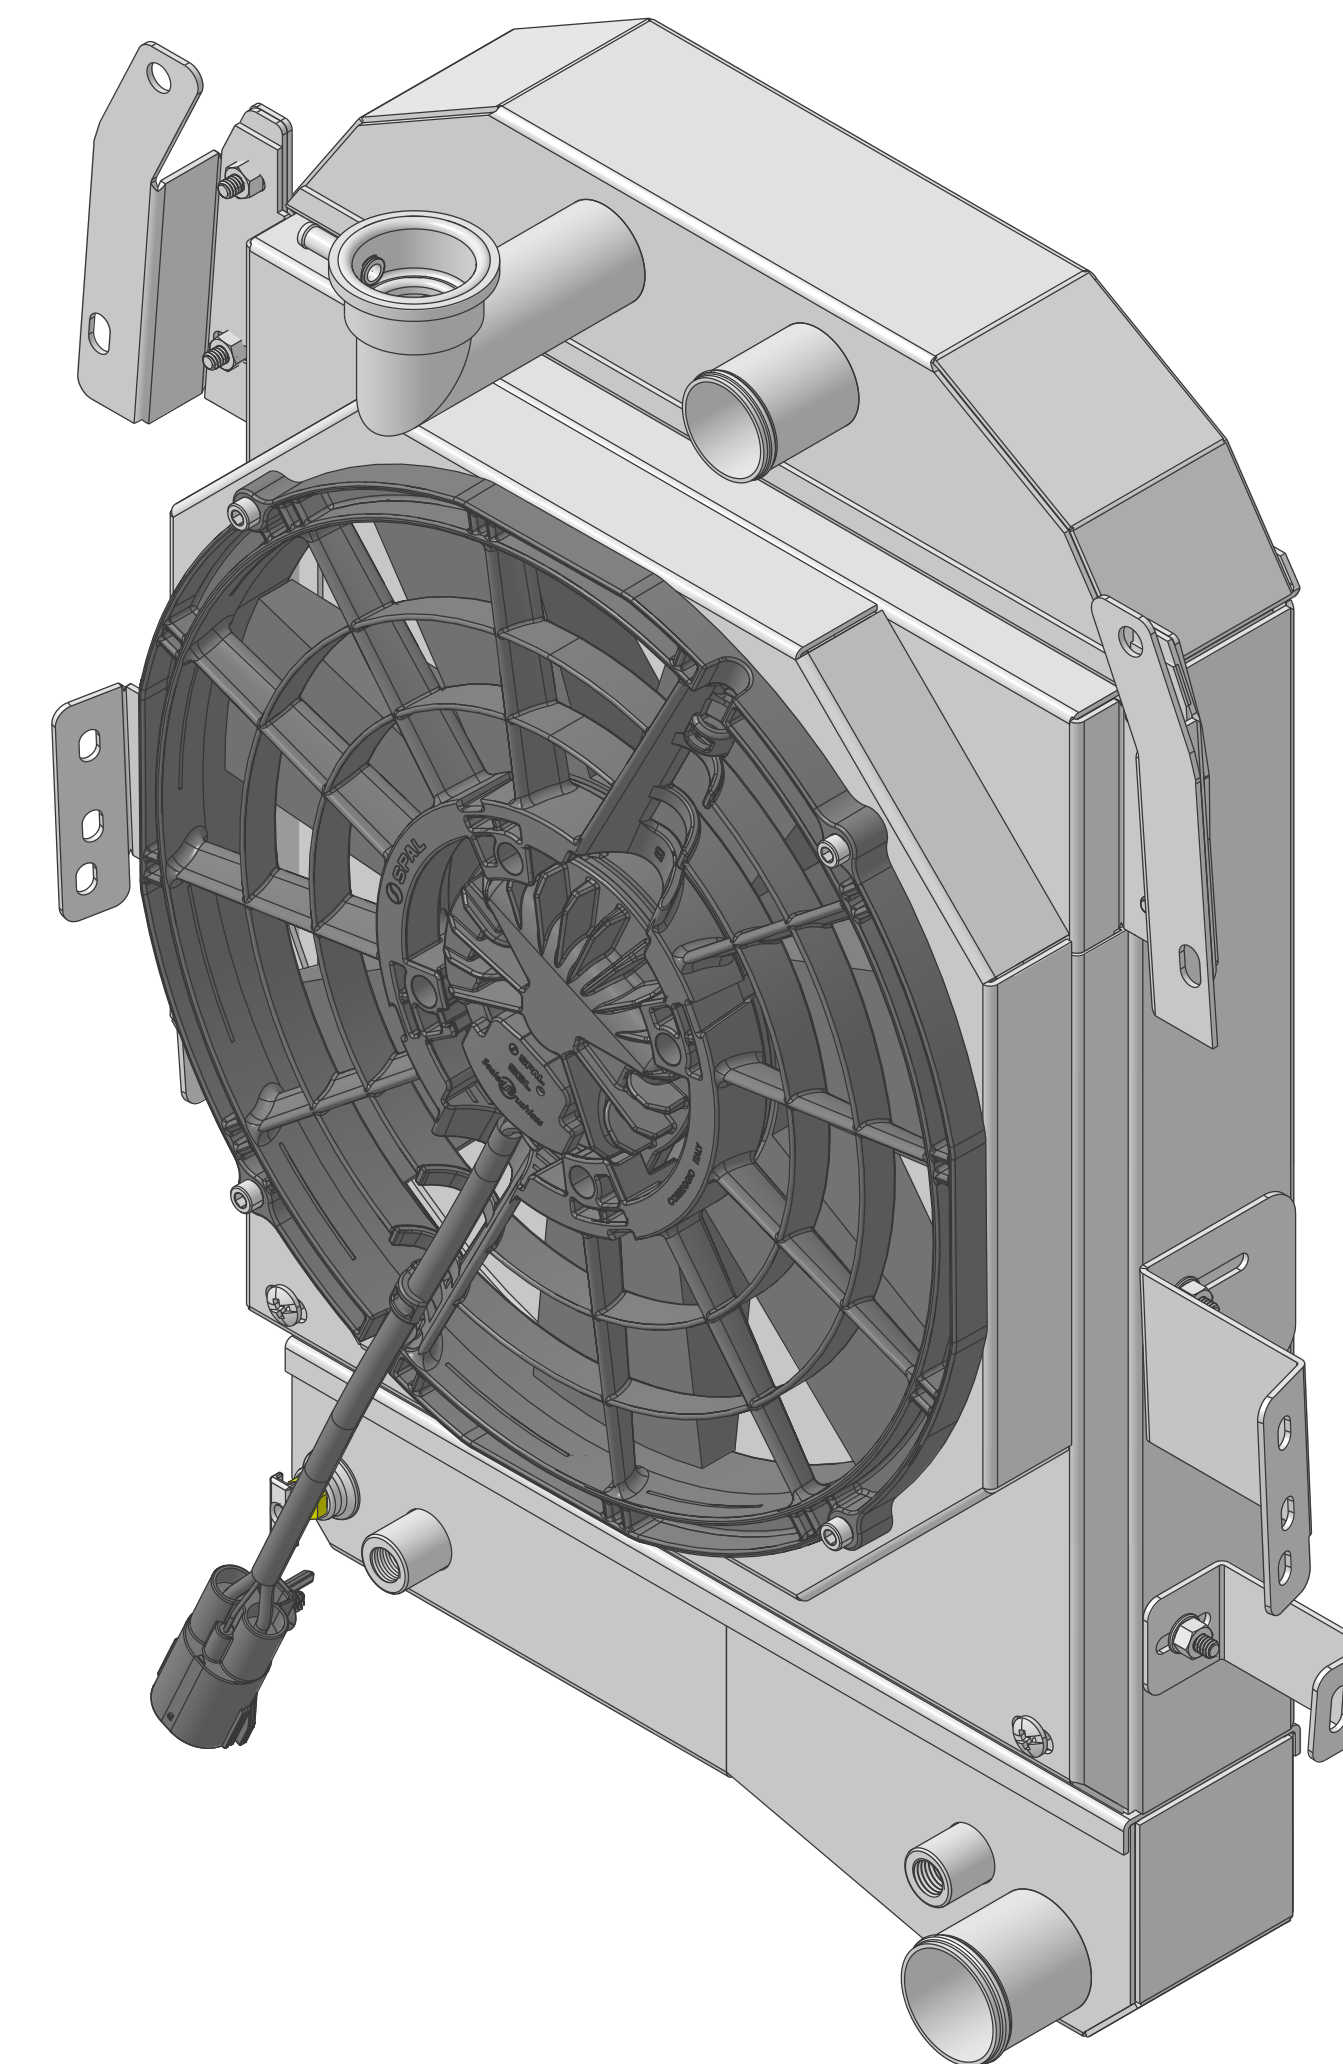

D

C

B

A

Item Number	Quantity	Part Number	Part Name	Revision	Comment
1	1	See Table "Radiator P/N"	10508 Radiator (AT) Assembly		
2	1	See Table "Shroud & Fan P/N"	10508 Single Brushless Fan Shroud Assembly		

Wizard
cooling
Custom Aluminum Radiators
www.wizardcooling.com

Contact Us:
716-655-6760

Part Number
1-10508-Radiator
Automatic Transmission
& 1-10508-008BL

8 7 6 5 4 3 2 1