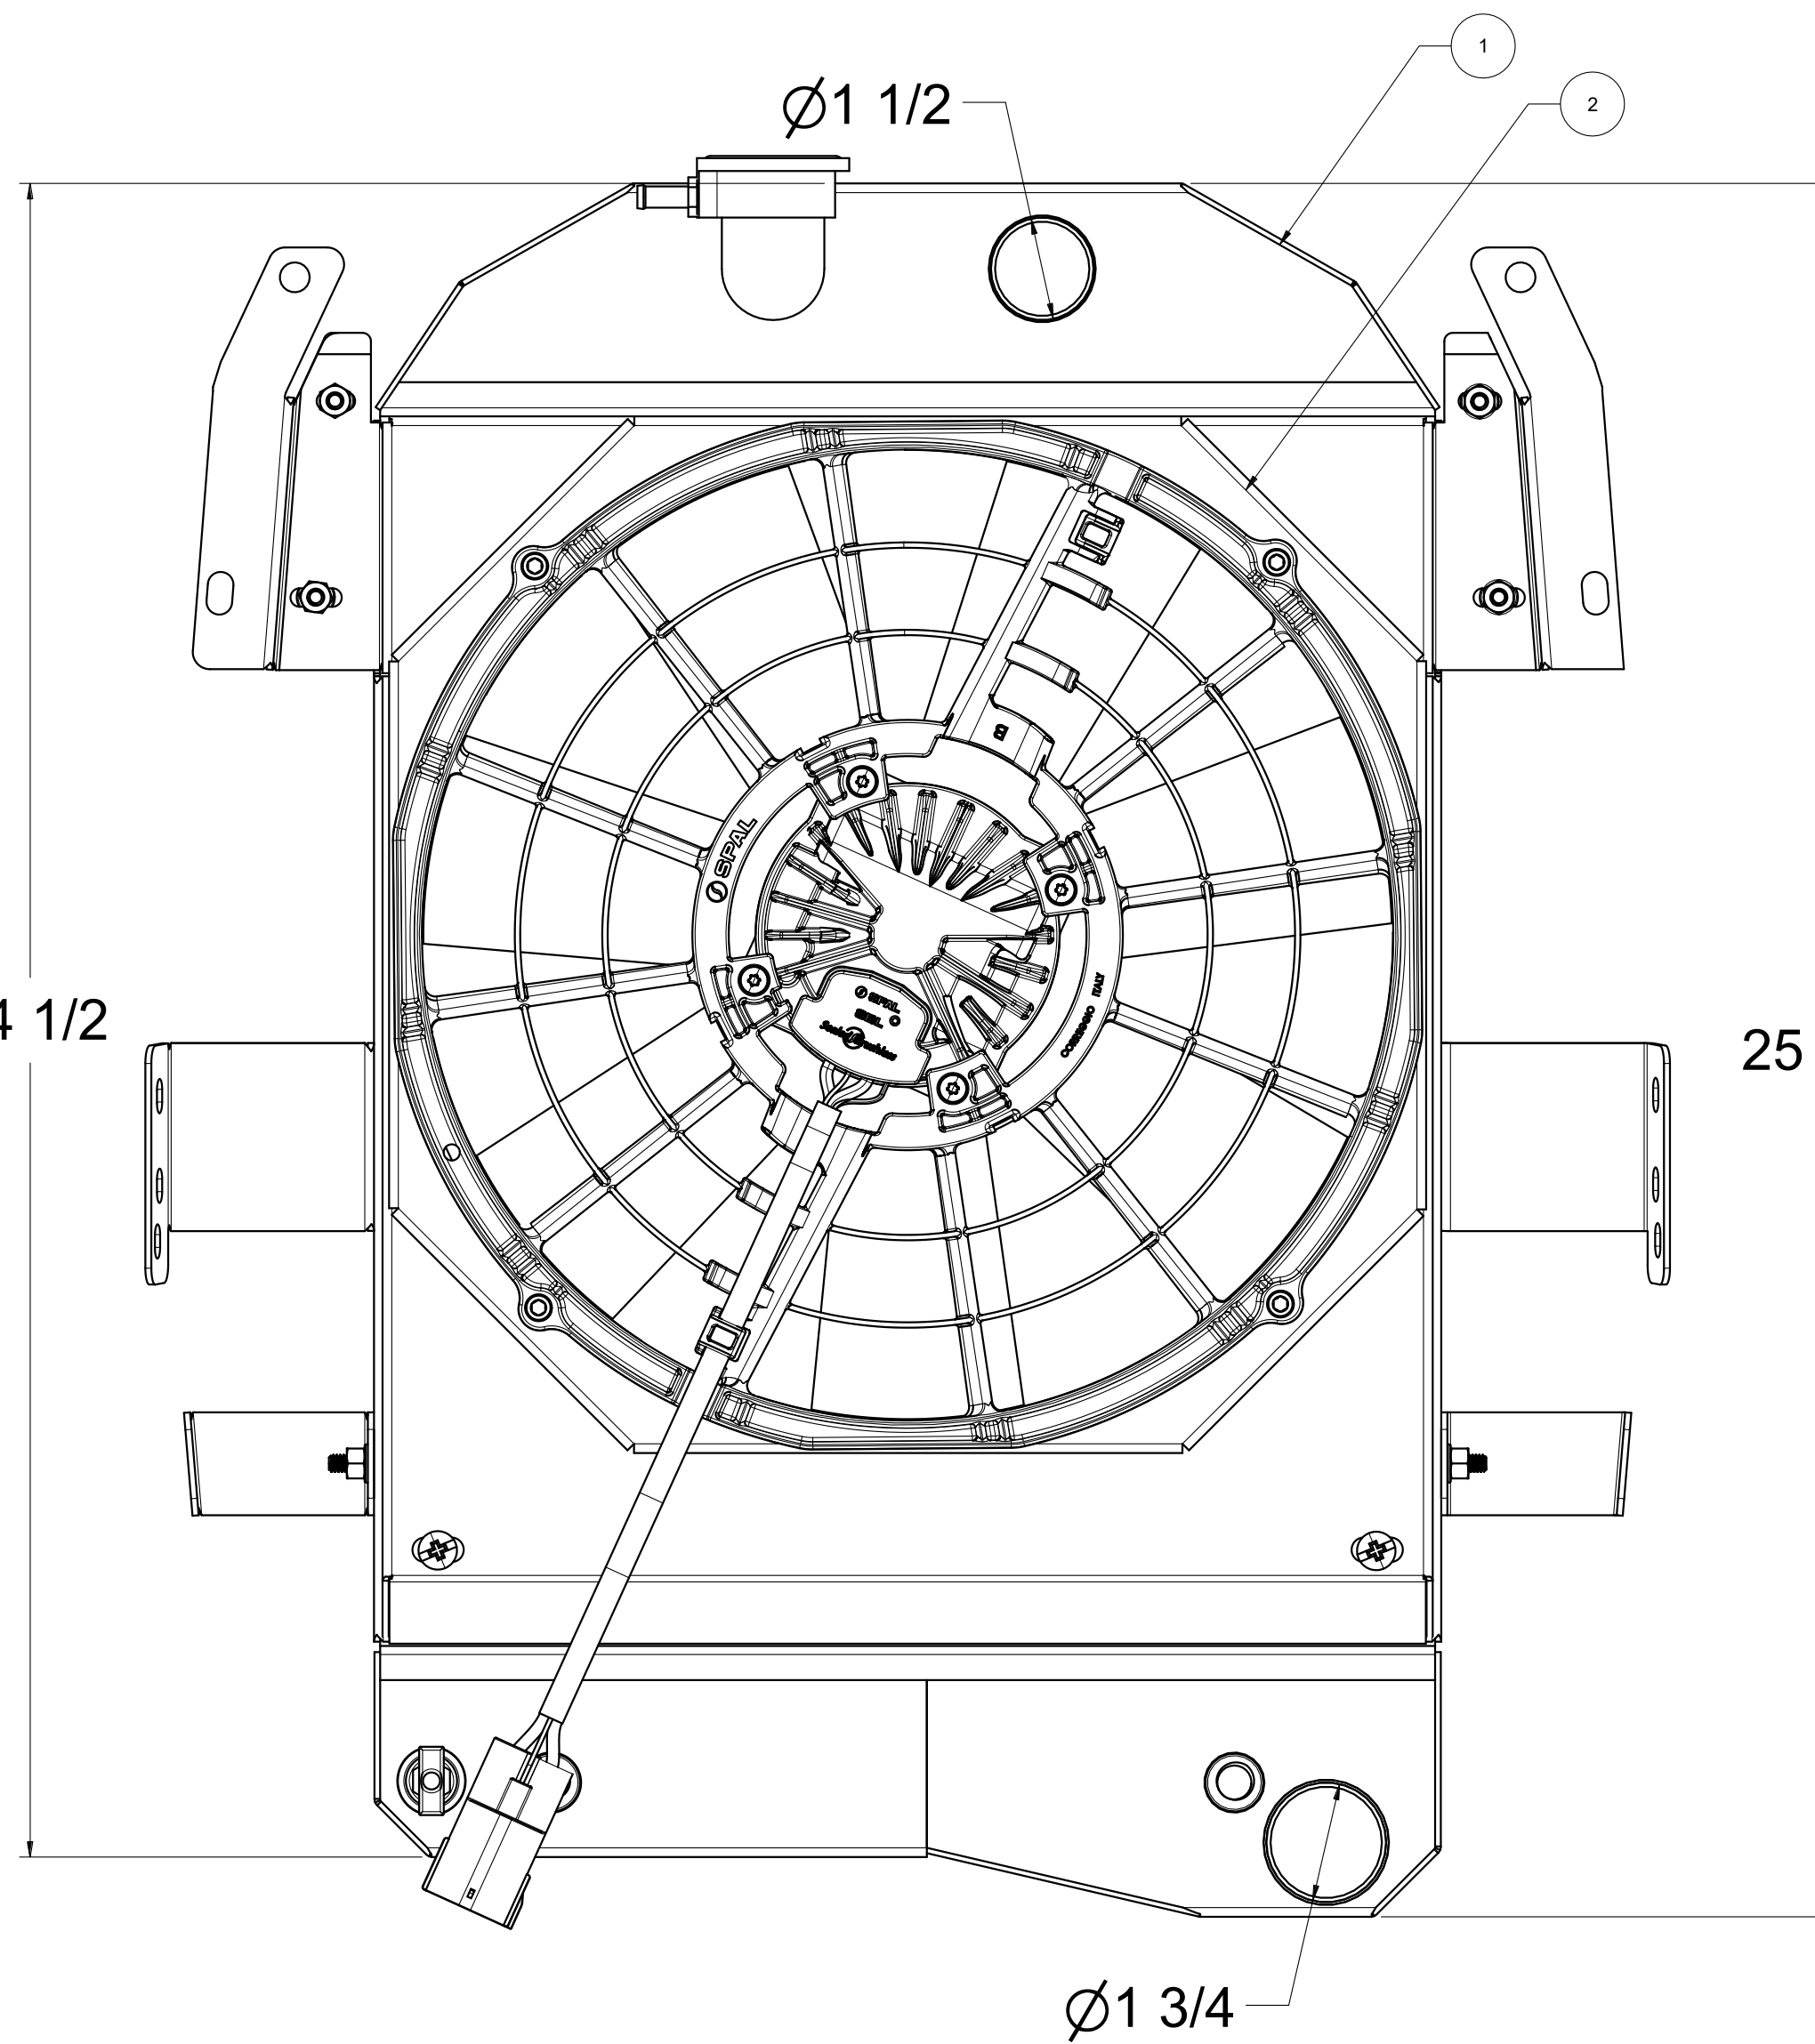

8 7 6 5 4 3 2 1

SKU #	Radiator DWG #	Radiator P/N	Transmission	Core Size	Shroud & Fan DWG #	Shroud & Fan P/N	Fan Type
1-10508-118BL300	1-10508-Radiator	1-10508-110	Automatic	STANDARD (2 Rows of 1" Tubes)	1-10508-008BL (Dual Chamber Shroud)	1-10508-008BL300	300W Brushless
1-10508-118BL500						1-10508-008BL500	500W Brushless
1-10508-218BL300		1-10508-210		UPGRADED (2 Rows of 1.25" Tubes)		1-10508-008BL300	300W Brushless
1-10508-218BL500						1-10508-008BL500	500W Brushless

D

C

B

A

D

C

B

A

Item Number	Quantity	Part Number	Part Name	Revision	Comment
1	1	See Table "Radiator P/N"	10508 Radiator (AT) Assembly		
2	1	See Table "Shroud & Fan P/N"	10508 Single Brushless Fan Shroud Assembly		

Wizard
cooling
Custom Aluminum Radiators
www.wizardcooling.com

Contact Us:
716-655-6760

Part Number
1-10508-Radiator
Automatic Transmission
& 1-10508-008BL

8 7 6 5 4 3 2 1