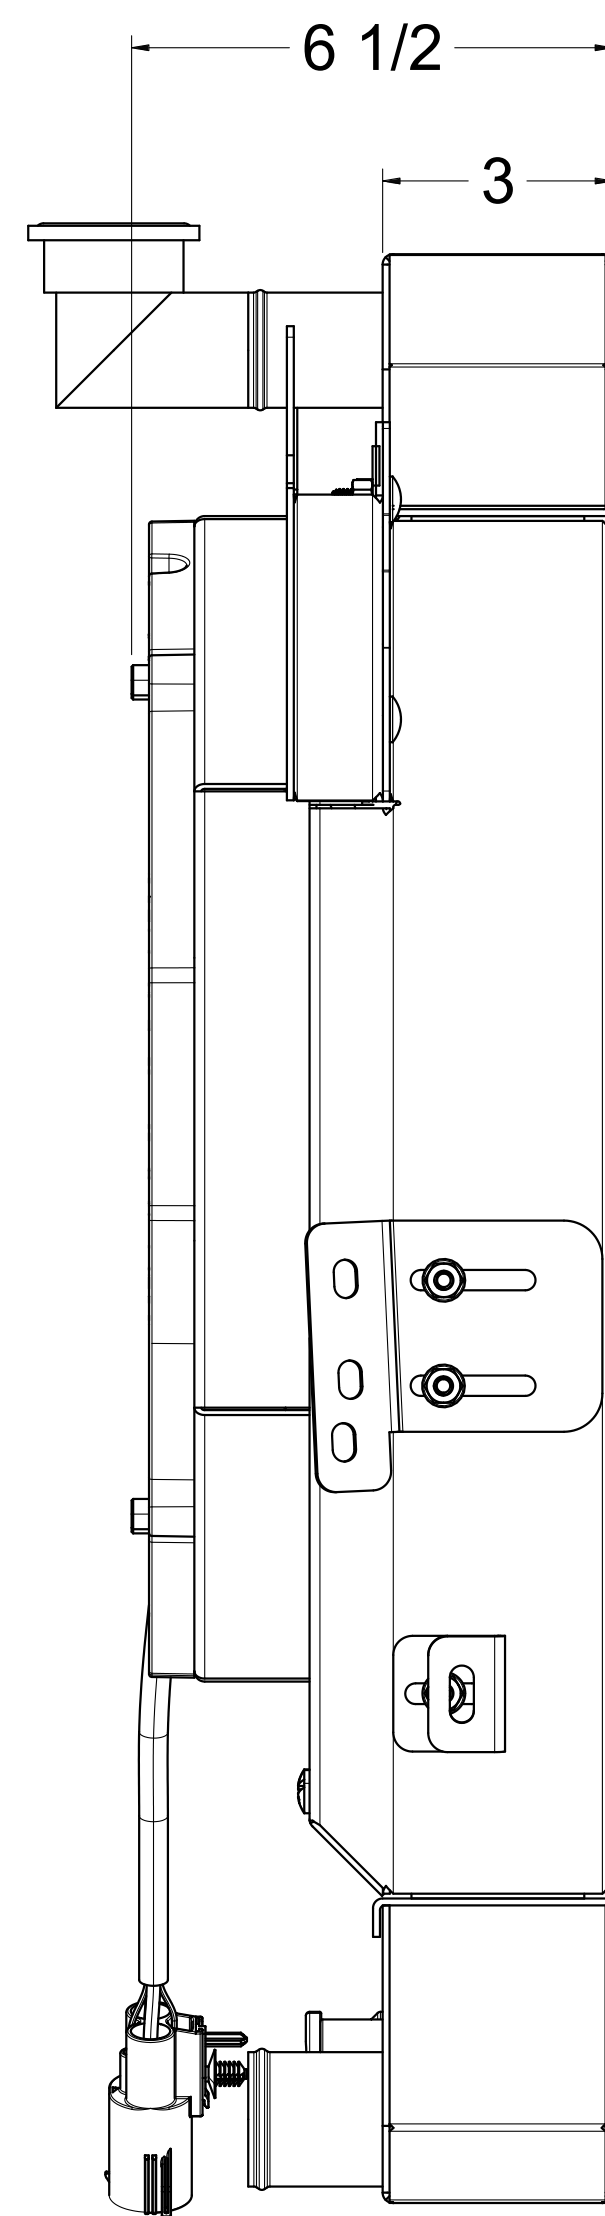

8 7 6 5 4 3 2 1

SKU #	Radiator DWG #	Radiator P/N	Transmission	Core Size	Shroud & Fan DWG #	Shroud & Fan P/N	Fan Type
1-10508-118BL300	1-10508-Radiator	1-10508-110	Automatic	STANDARD (2 Rows of 1" Tubes)	1-10508-008BL (Dual Chamber Shroud)	1-10508-008BL300	300W Brushless
1-10508-118BL500						1-10508-008BL500	500W Brushless
1-10508-218BL300		1-10508-210		UPGRADED (2 Rows of 1.25" Tubes)		1-10508-008BL300	300W Brushless
1-10508-218BL500						1-10508-008BL500	500W Brushless

D

C

B

A

D

C

B

A

Item Number	Quantity	Part Number	Part Name	Revision	Comment
1	1	See Table "Radiator P/N"	10508 Radiator (AT) Assembly		
2	1	See Table "Shroud & Fan P/N"	10508 Single Brushless Fan Shroud Assembly		

Wizard
cooling
Custom Aluminum Radiators
www.wizardcooling.com

Contact Us:
716-655-6760

Part Number
1-10508-Radiator
Automatic Transmission
& 1-10508-008BL

8 7 6 5 4 3 2 1