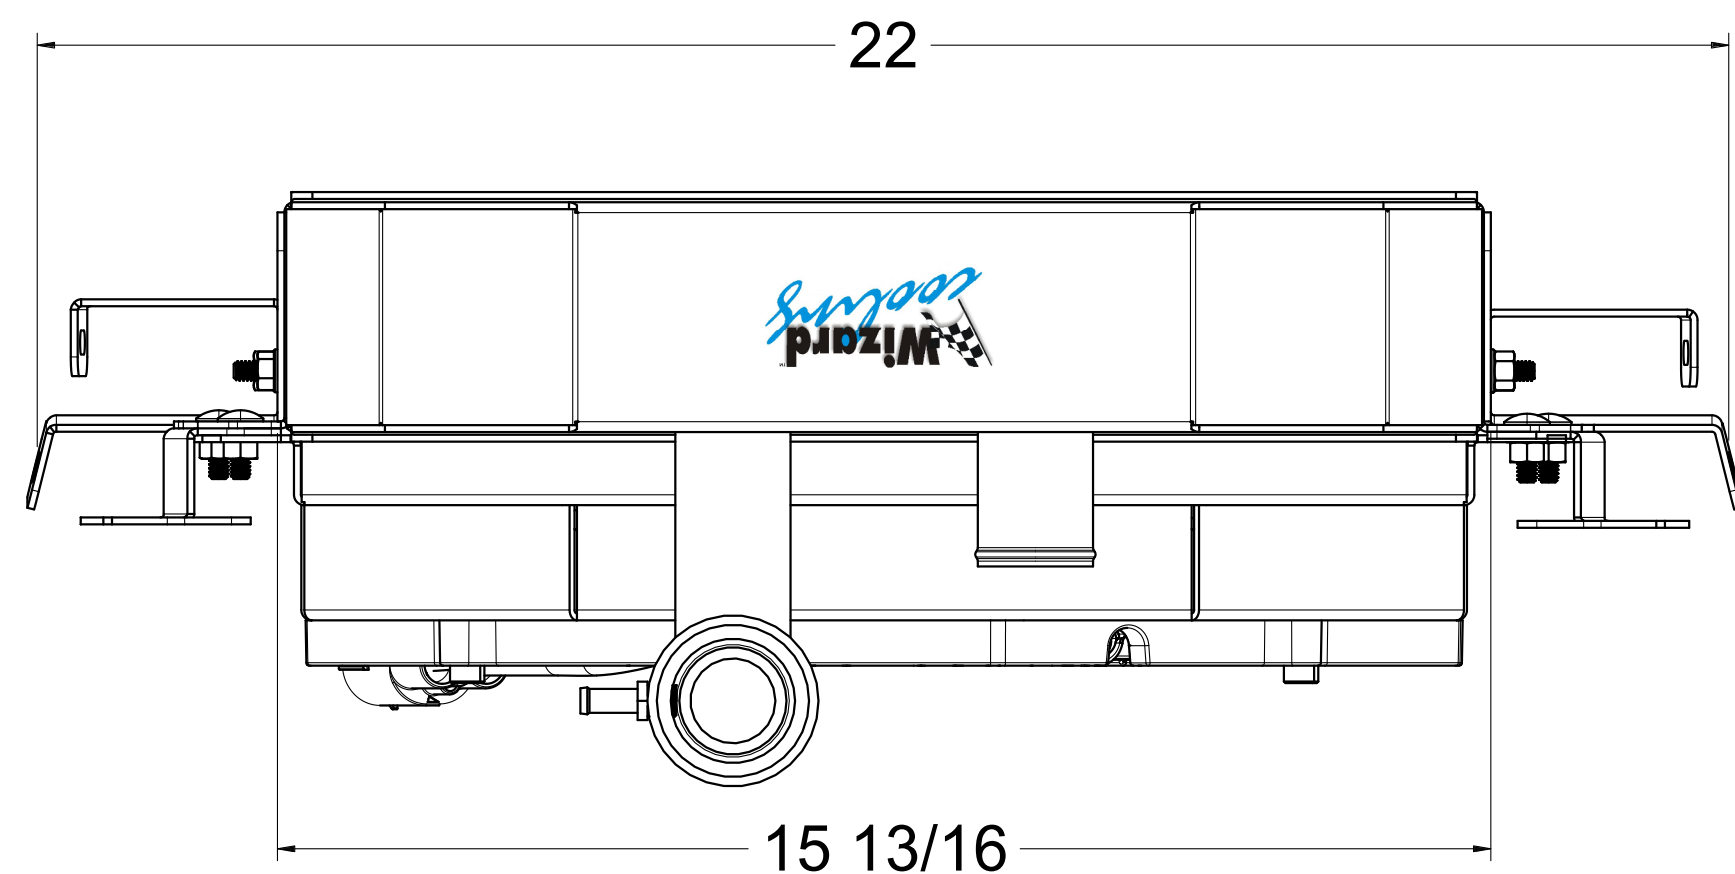

8 7 6 5 4 3 2 1

SKU #	Radiator DWG #	Radiator P/N	Transmission	Core Size	Shroud & Fan DWG #	Shroud & Fan P/N	Fan Type
1-10508-118BL300	1-10508-Radiator	1-10508-110	Automatic	STANDARD (2 Rows of 1" Tubes)	1-10508-008BL (Dual Chamber Shroud)	1-10508-008BL300	300W Brushless
1-10508-118BL500						1-10508-008BL500	500W Brushless
1-10508-218BL300		1-10508-210		UPGRADED (2 Rows of 1.25" Tubes)		1-10508-008BL300	300W Brushless
1-10508-218BL500						1-10508-008BL500	500W Brushless

D

C