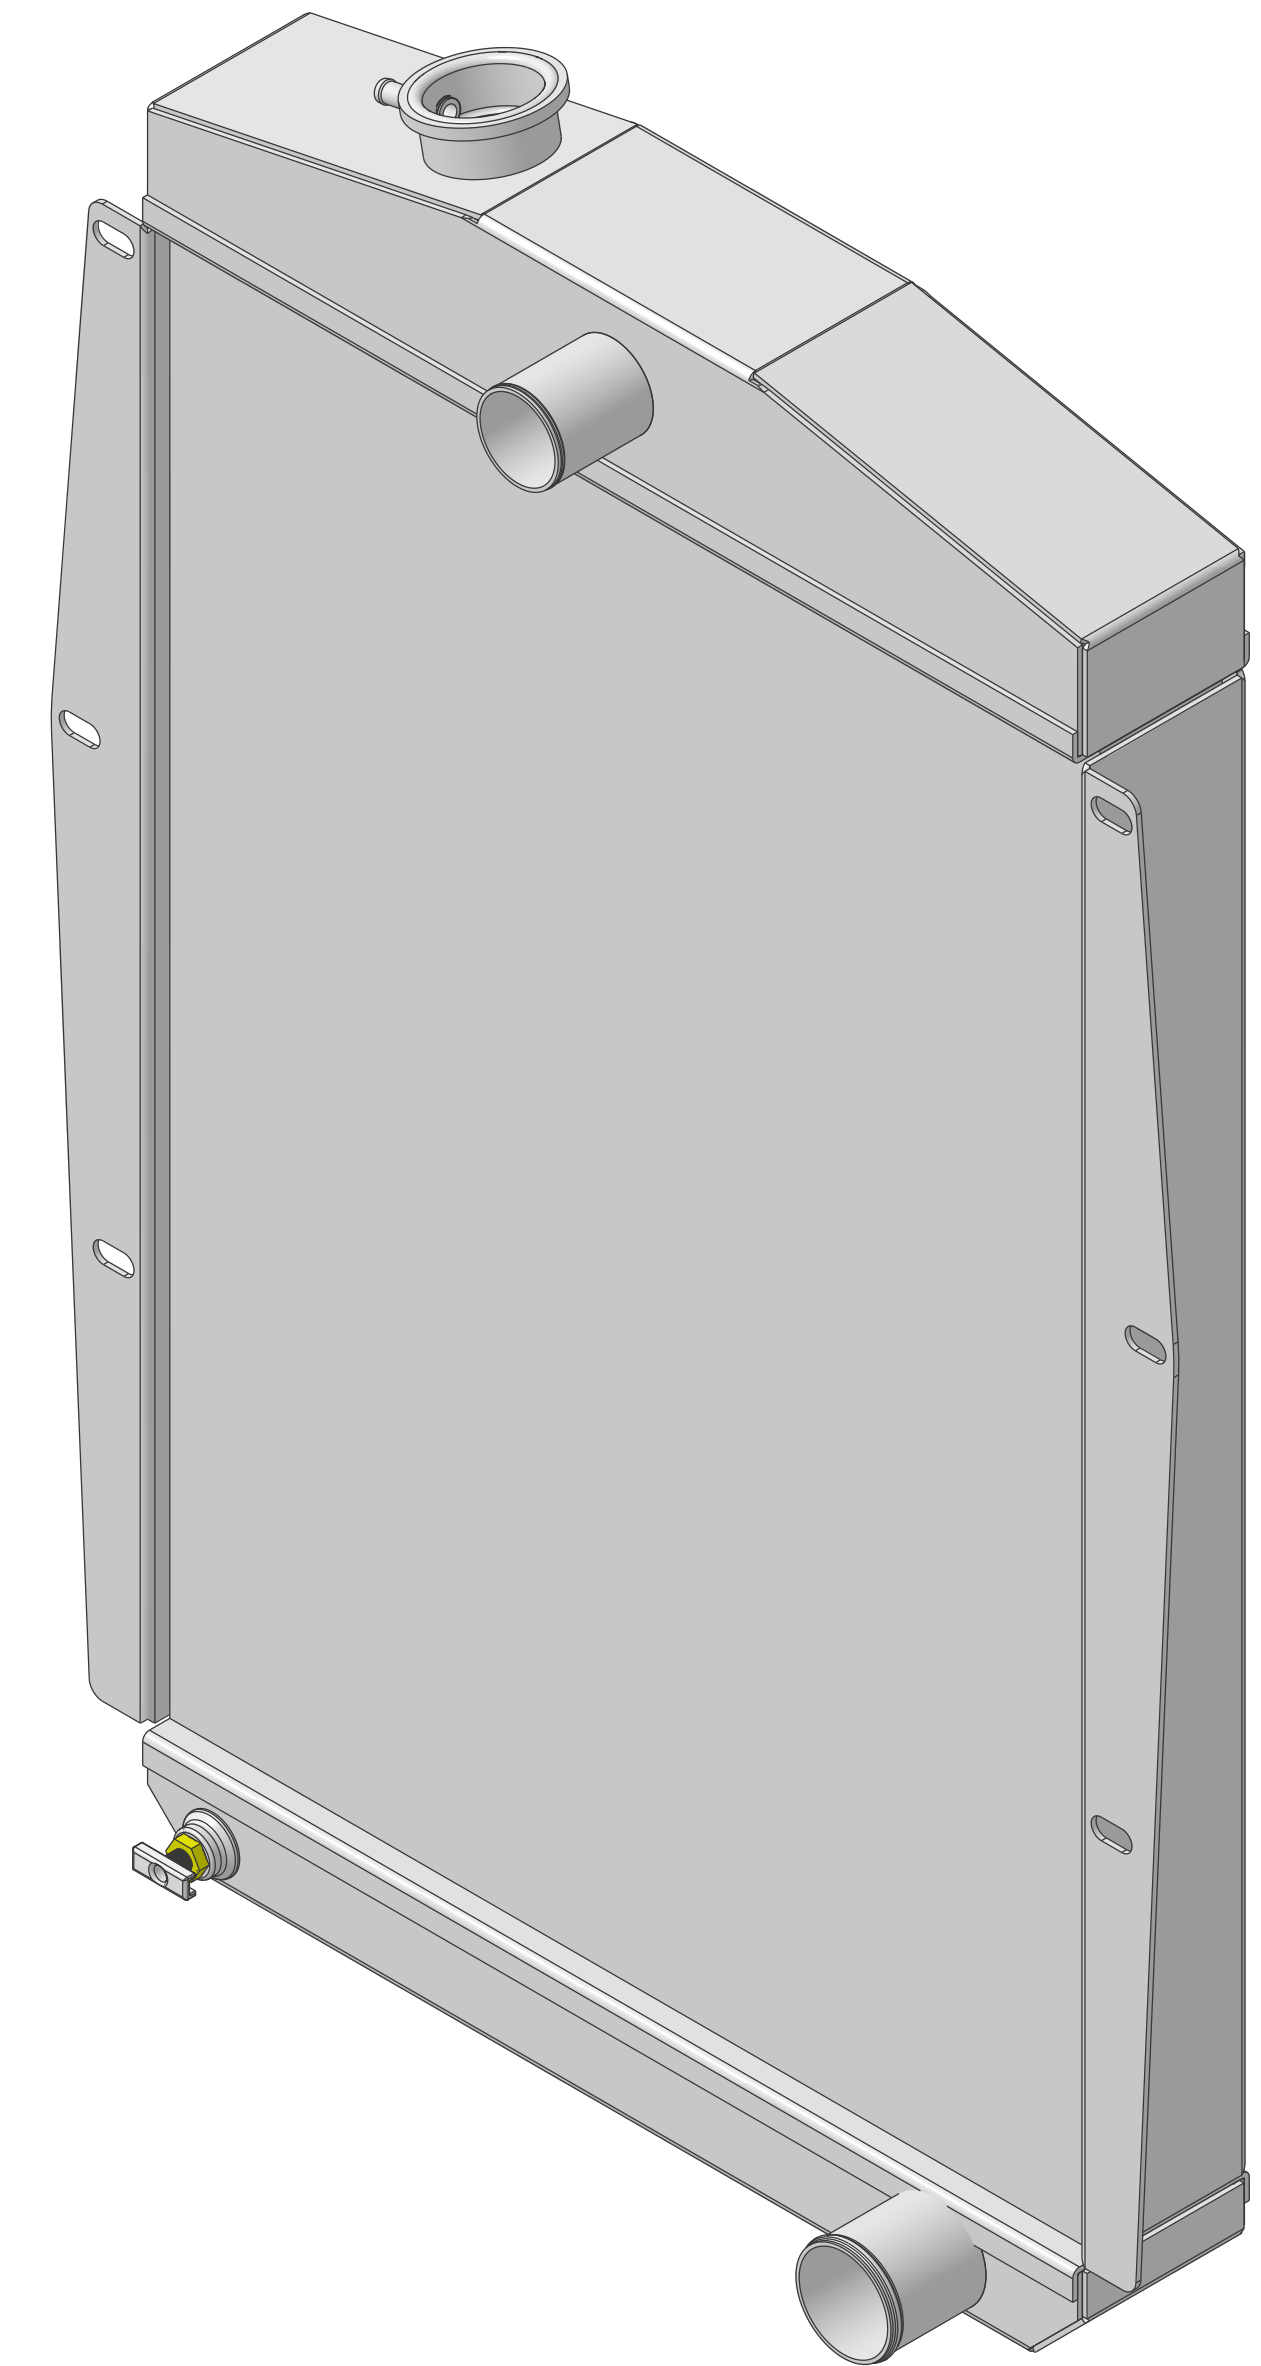

SKU #	Transmission	Core Size
1-60400-100	Manual	Standard (2 Rows Of 1" Tubes)
1-60400-200		Upgraded (2 Rows Of 1.25" Tubes)

  
 Custom Aluminum Radiators  
[www.wizardcooling.com](http://www.wizardcooling.com)