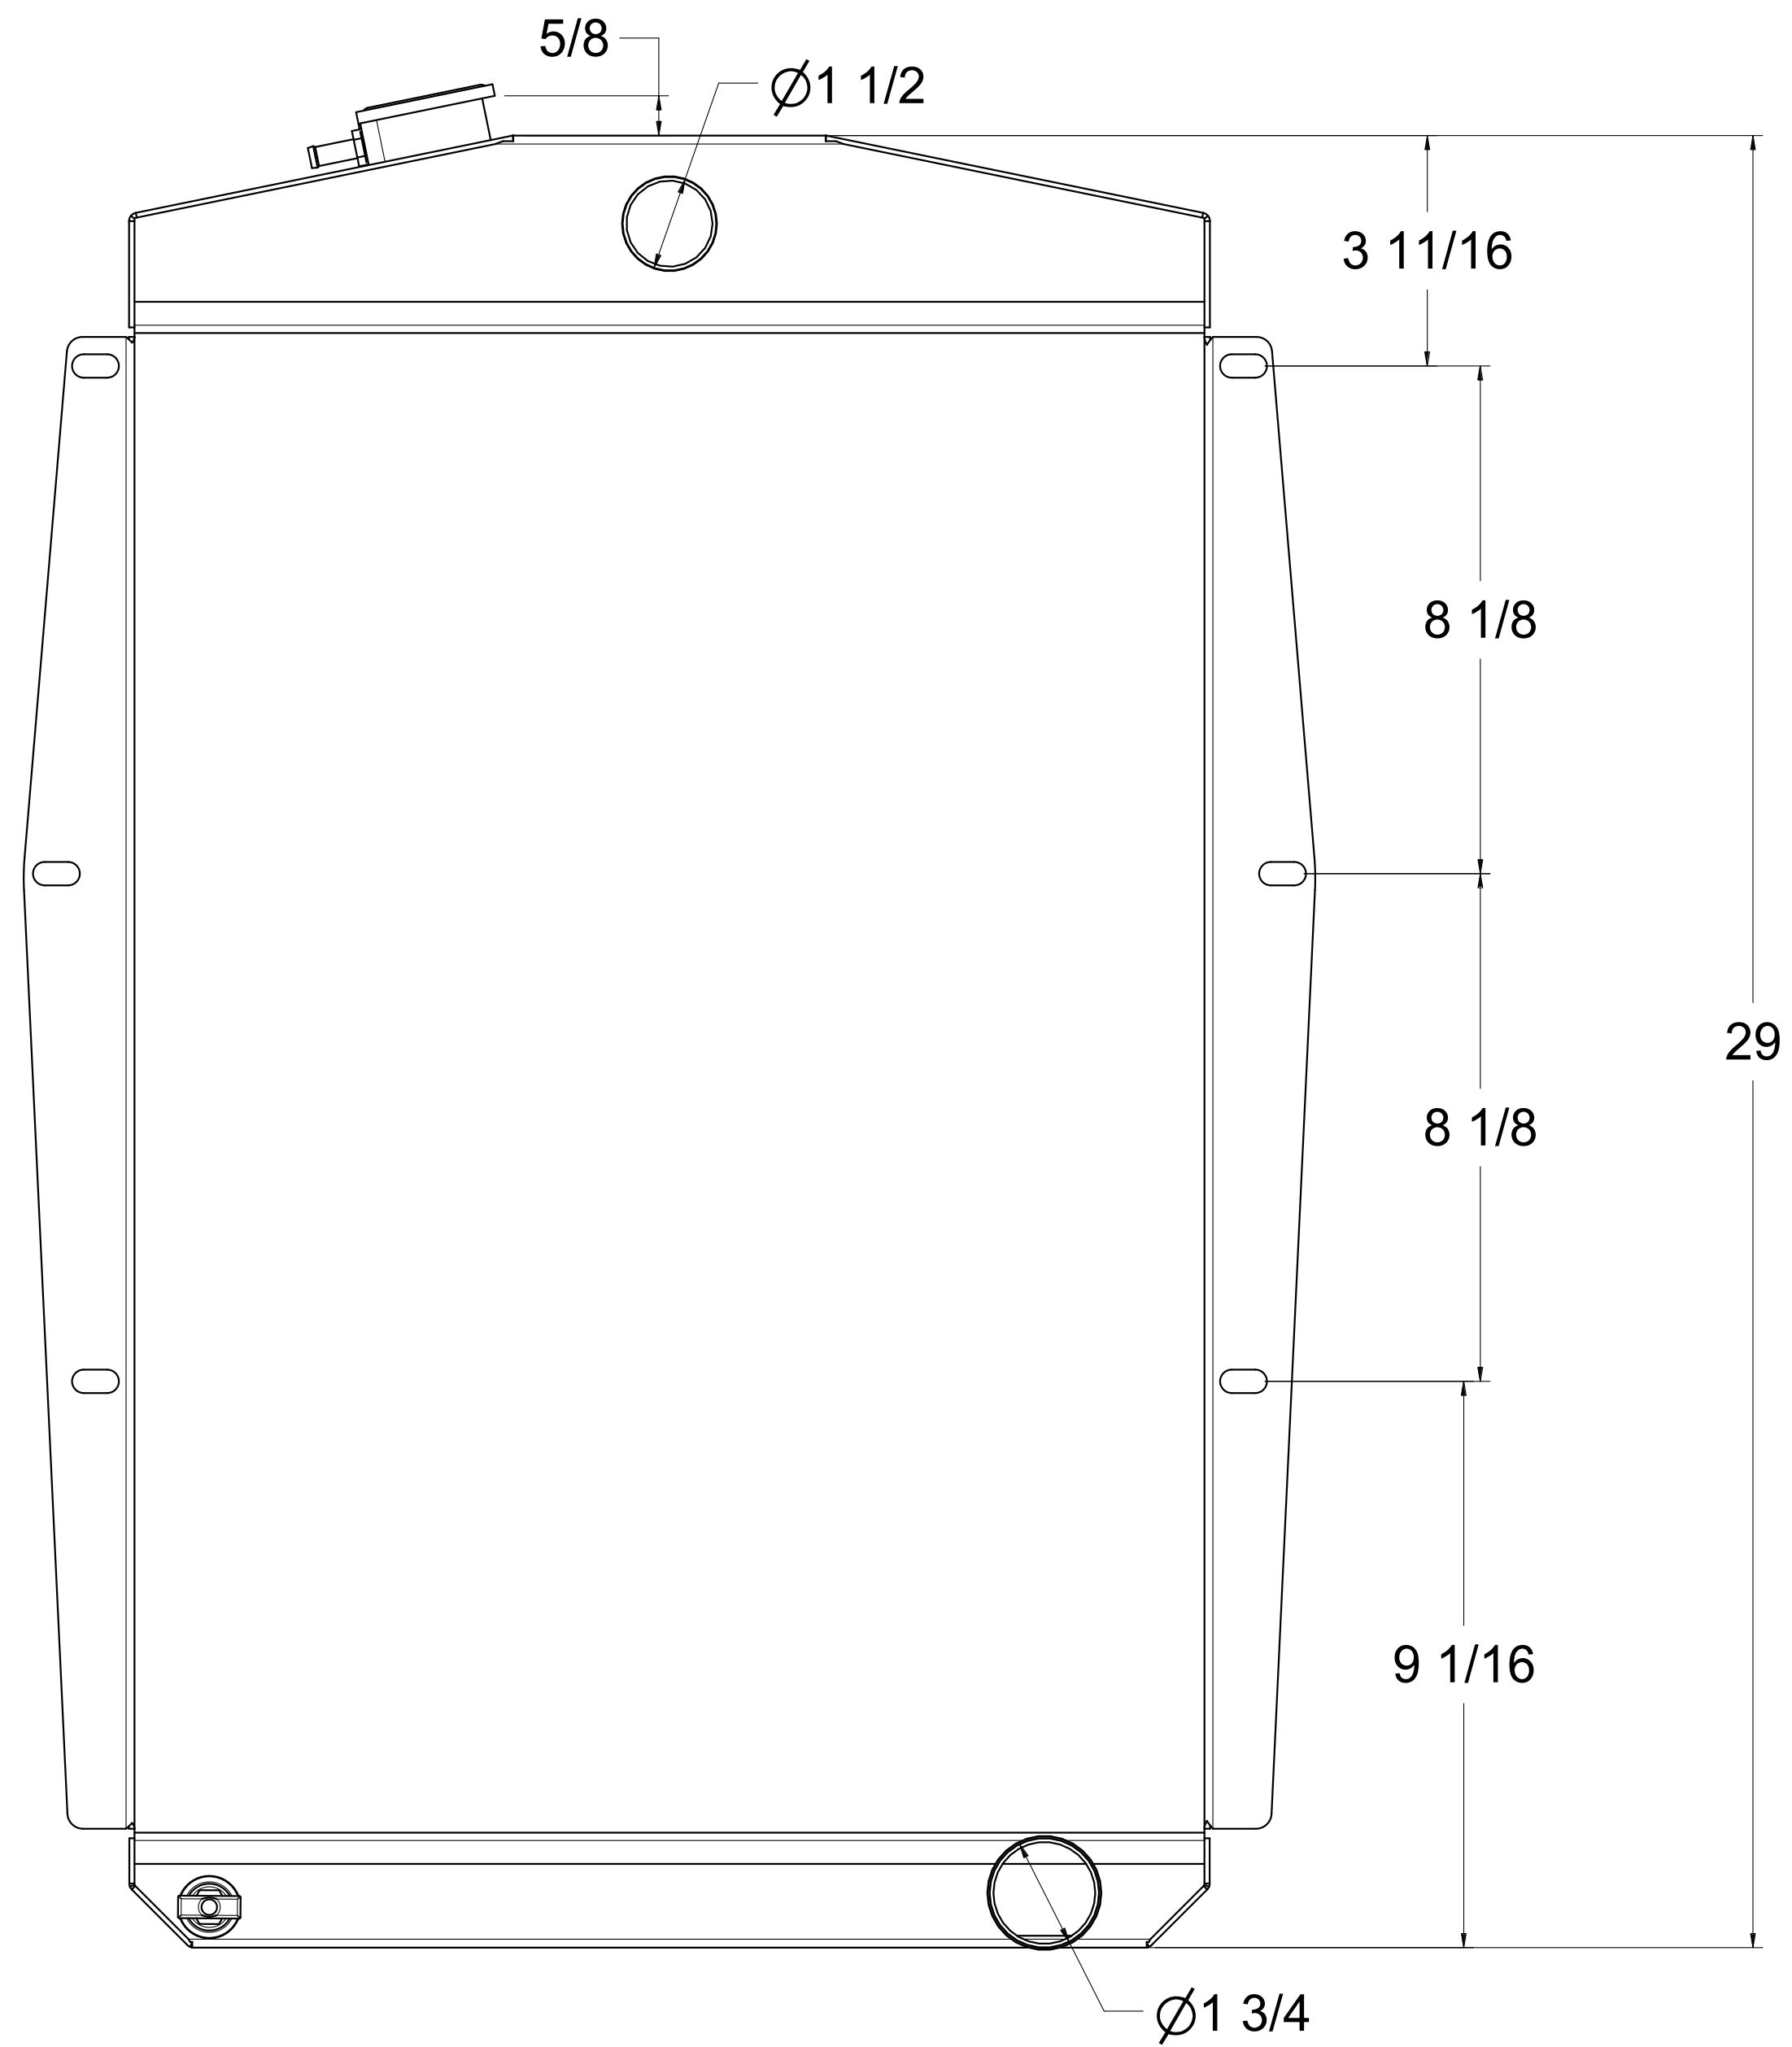

SKU #	Transmission	Core Size
1-60400-100	Manual	Standard (2 Rows Of 1" Tubes)
1-60400-200		Upgraded (2 Rows Of 1.25" Tubes)

  
 Custom Aluminum Radiators  
[www.wizardcooling.com](http://www.wizardcooling.com)