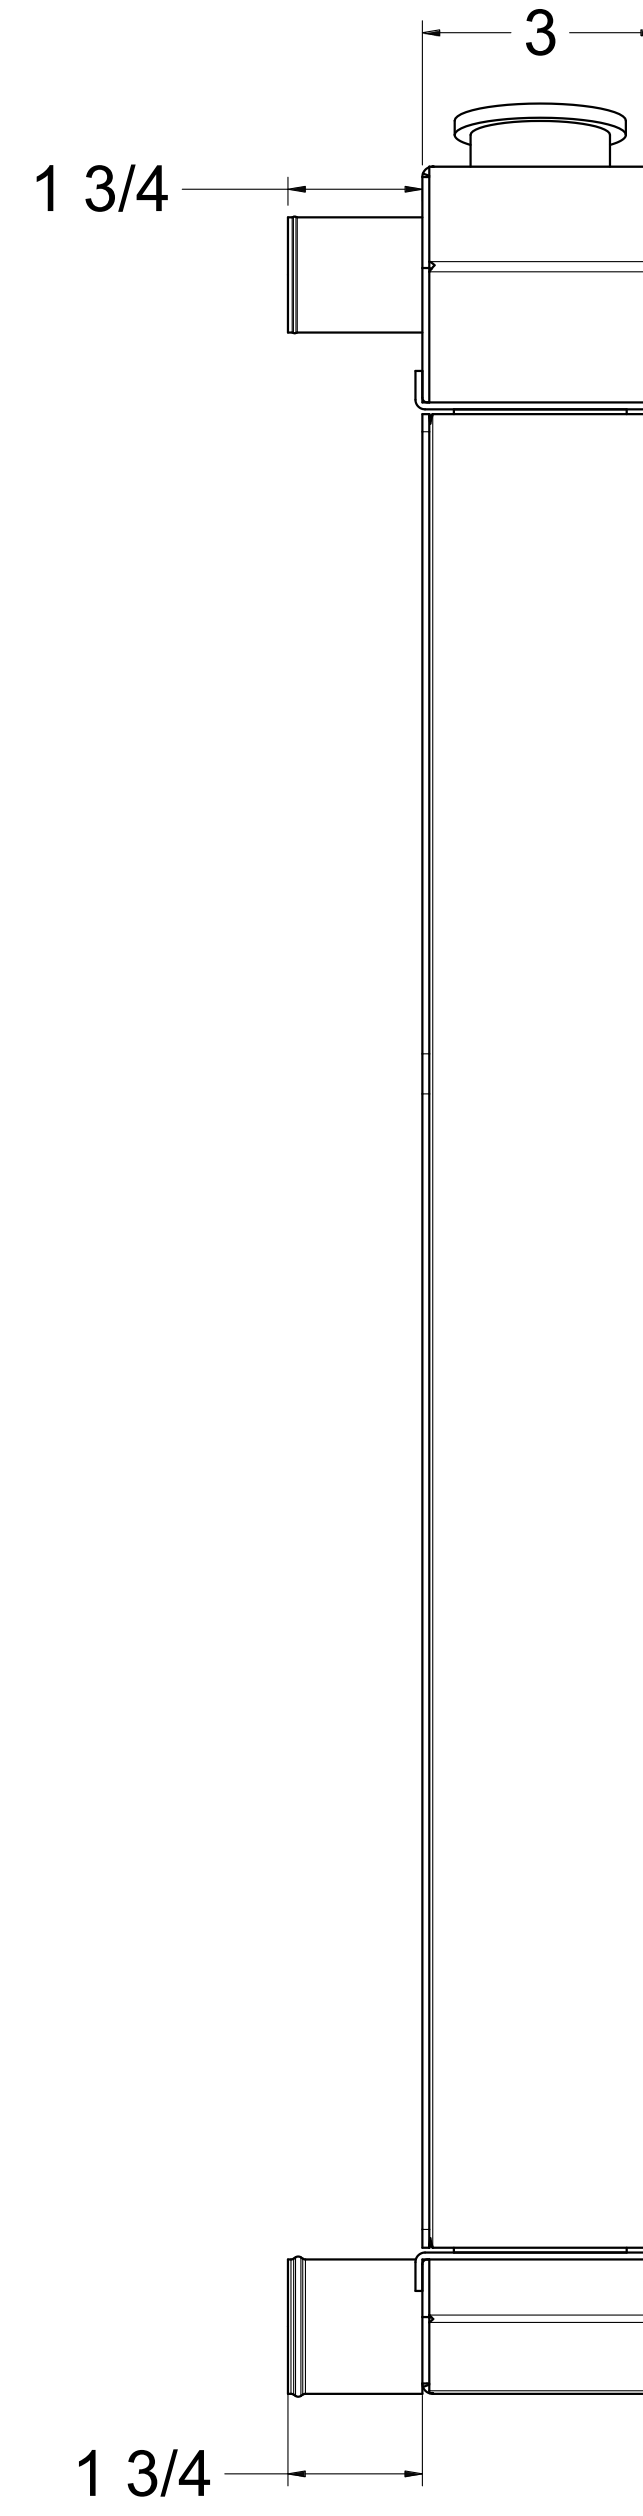

SKU #	Transmission	Core Size
1-60400-100	Manual	Standard (2 Rows Of 1" Tubes)
1-60400-200		Upgraded (2 Rows Of 1.25" Tubes)

  
 Custom Aluminum Radiators  
[www.wizardcooling.com](http://www.wizardcooling.com)

Contact Us:  
 716-655-6760

Drawing Name  
**1-60400-Radiator**