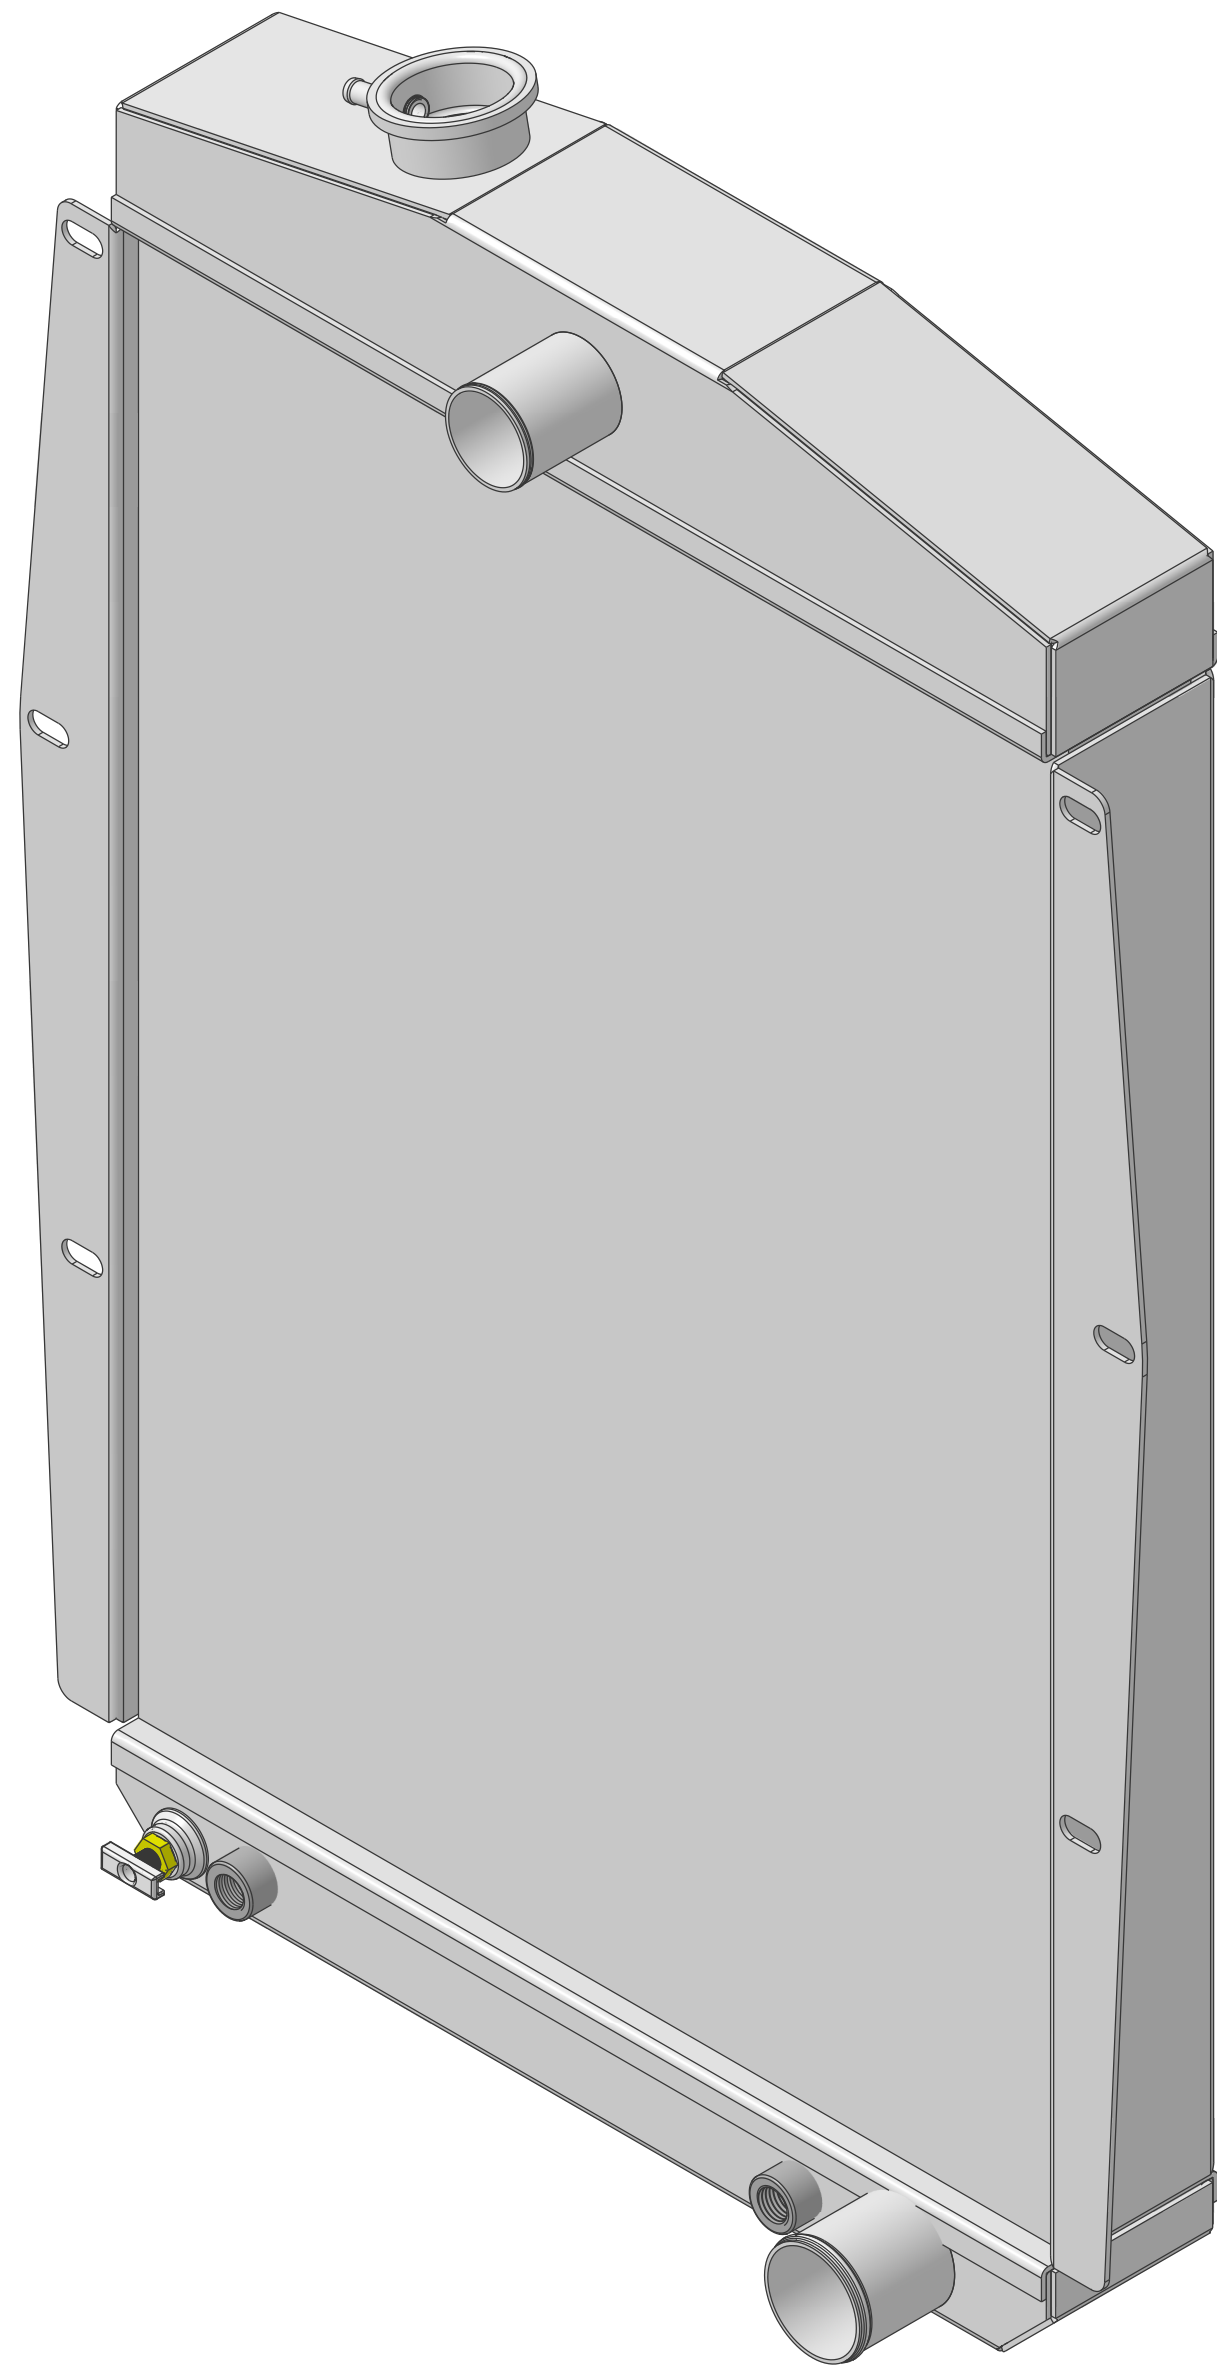

SKU #	Transmission	Core Size
1-60400-110	Automatic	Standard (2 Rows Of 1" Tubes)
1-60400-210	Automatic	Upgraded (2 Rows Of 1.25" Tubes)

 Custom Aluminum Radiators
www.wizardcooling.com

Contact Us:
716-655-6760

Drawing Name
1-60400-Radiator