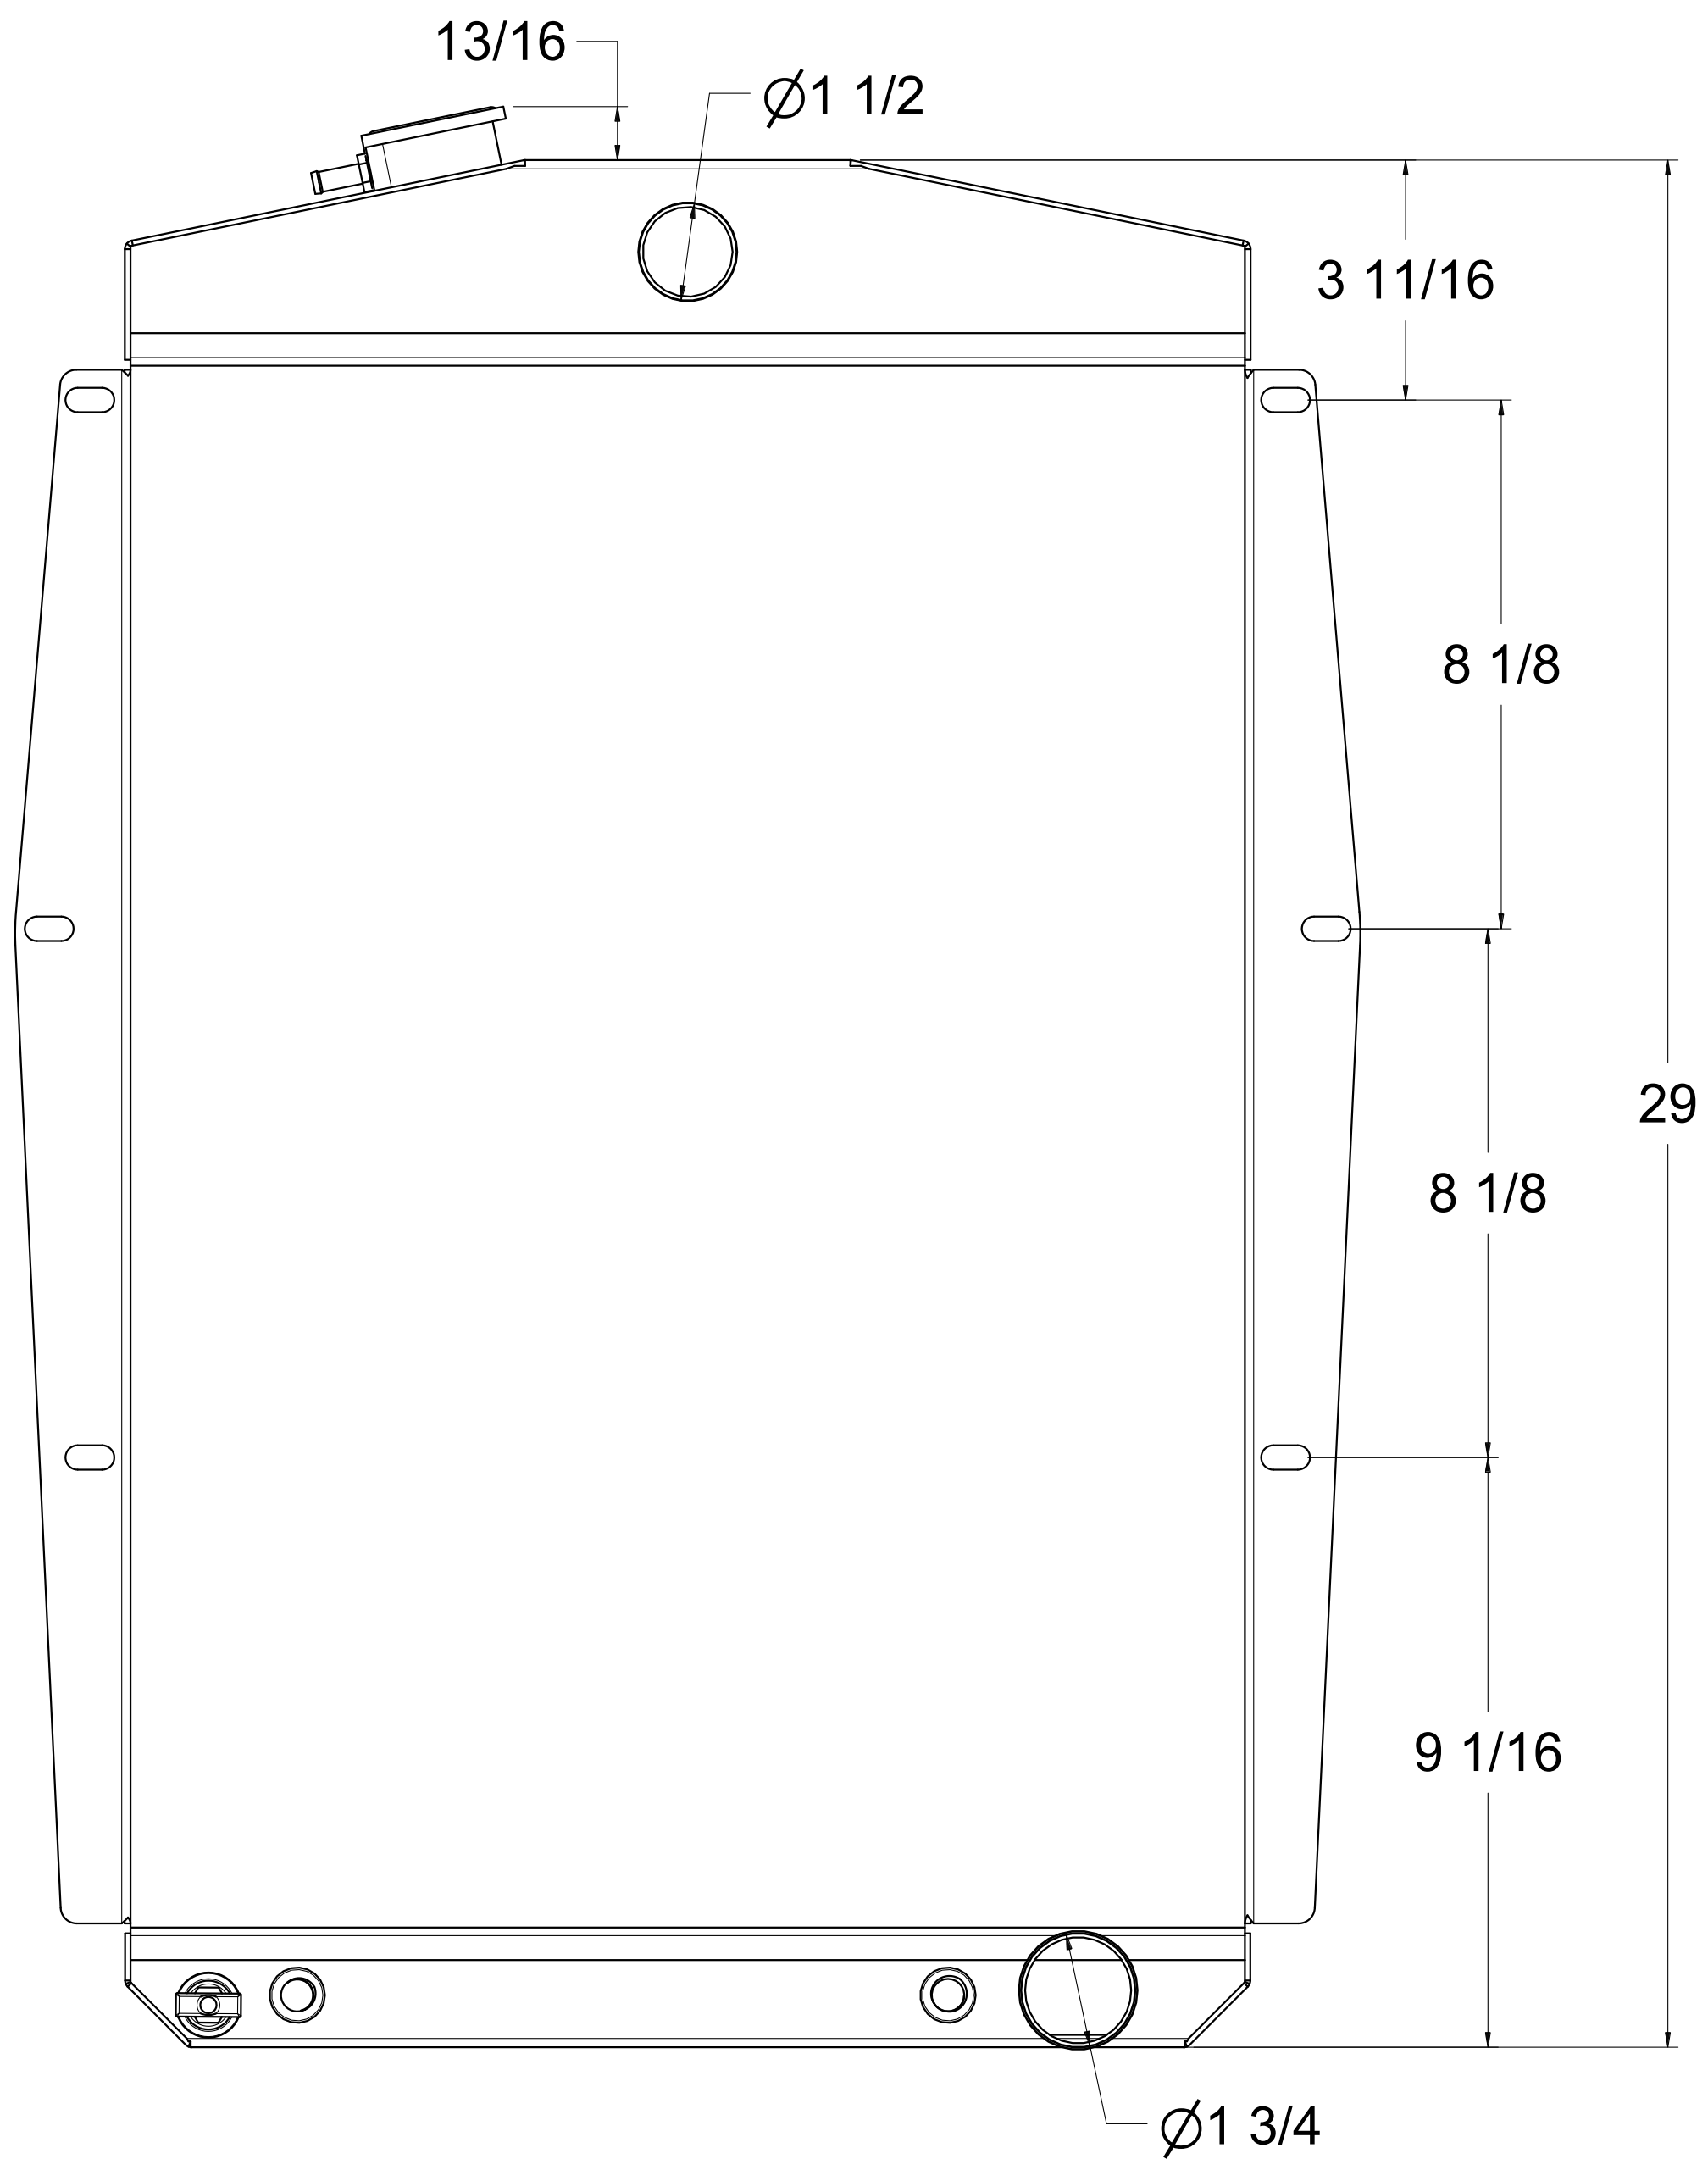

SKU #	Transmission	Core Size
1-60400-110	Automatic	Standard (2 Rows Of 1" Tubes)
1-60400-210	Automatic	Upgraded (2 Rows Of 1.25" Tubes)

 Custom Aluminum Radiators
www.wizardcooling.com

Contact Us:
716-655-6760

Drawing Name
1-60400-Radiator