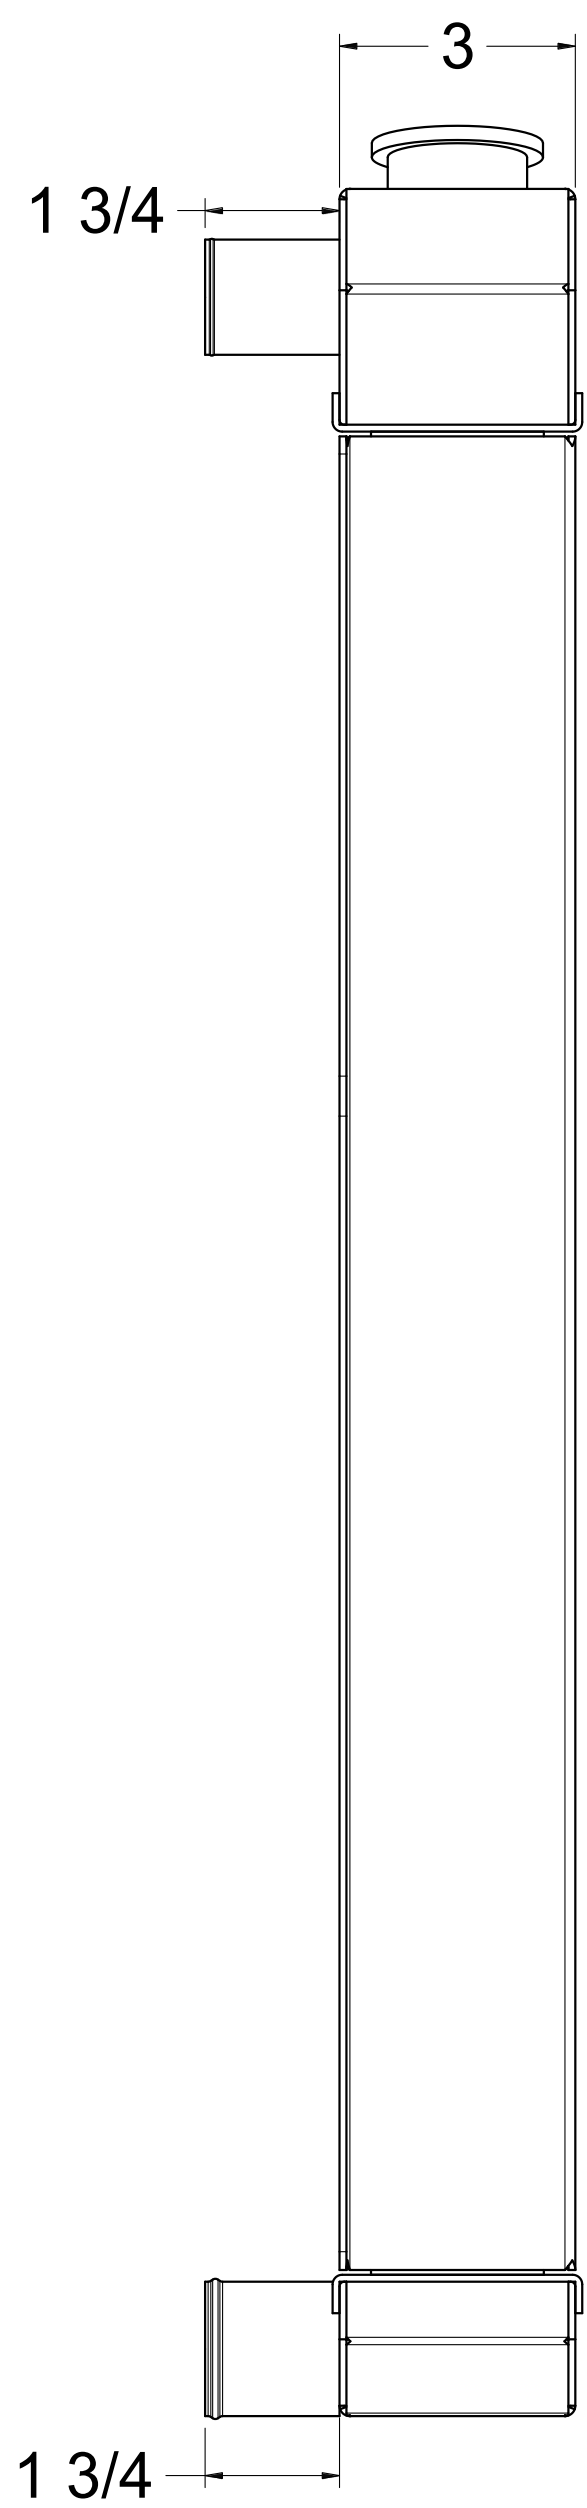

SKU #	Transmission	Core Size
1-60400-110	Automatic	Standard (2 Rows Of 1" Tubes)
1-60400-210	Automatic	Upgraded (2 Rows Of 1.25" Tubes)

 Custom Aluminum Radiators
www.wizardcooling.com

Contact Us:
716-655-6760

Drawing Name
1-60400-Radiator