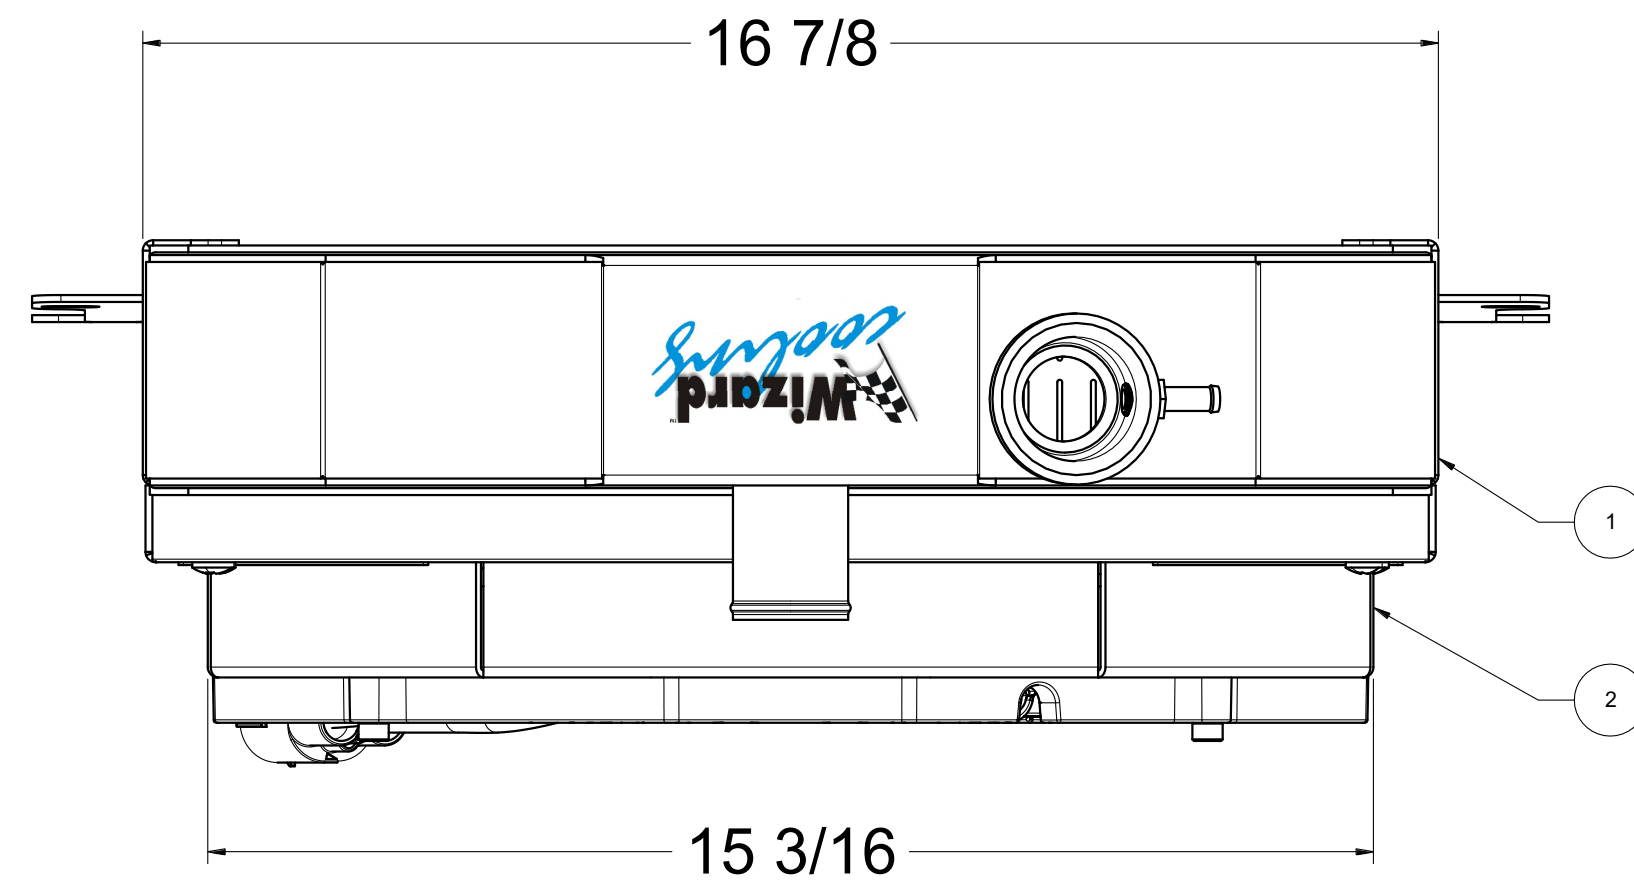

8 7 6 5 4 3 2 1

SKU #	Radiator DWG #	Radiator P/N	Transmission	Core Size	Shroud & Fan DWG #	Shroud & Fan P/N	Fan Type
1-10518-108BL300	1-10518-Radiator	1-10518-100	Manual	STANDARD (2 Rows of 1" Tubes)	1-10518-008BL (Dual Chamber Shroud)	1-10518-008BL300	300W Brushless
1-10518-108BL500						1-10518-008BL500	500W Brushless
1-10518-208BL300		1-10518-200		UPGRADED (2 Rows of 1.25" Tubes)		1-10518-008BL300	300W Brushless
1-10518-208BL500						1-10518-008BL500	500W Brushless

Item Number	Quantity	Part Number	Part Name	Revision	Comment
1	1	See Table "Radiator P/N"	10518 Radiator (MT) Assembly		
2	1	See Table "Shroud & Fan P/N"	10518 Single Brushless Fan Shroud Assembly		

**Wizard**  
*cooling*  
Custom Aluminum Radiators  
[www.wizardcooling.com](http://www.wizardcooling.com)