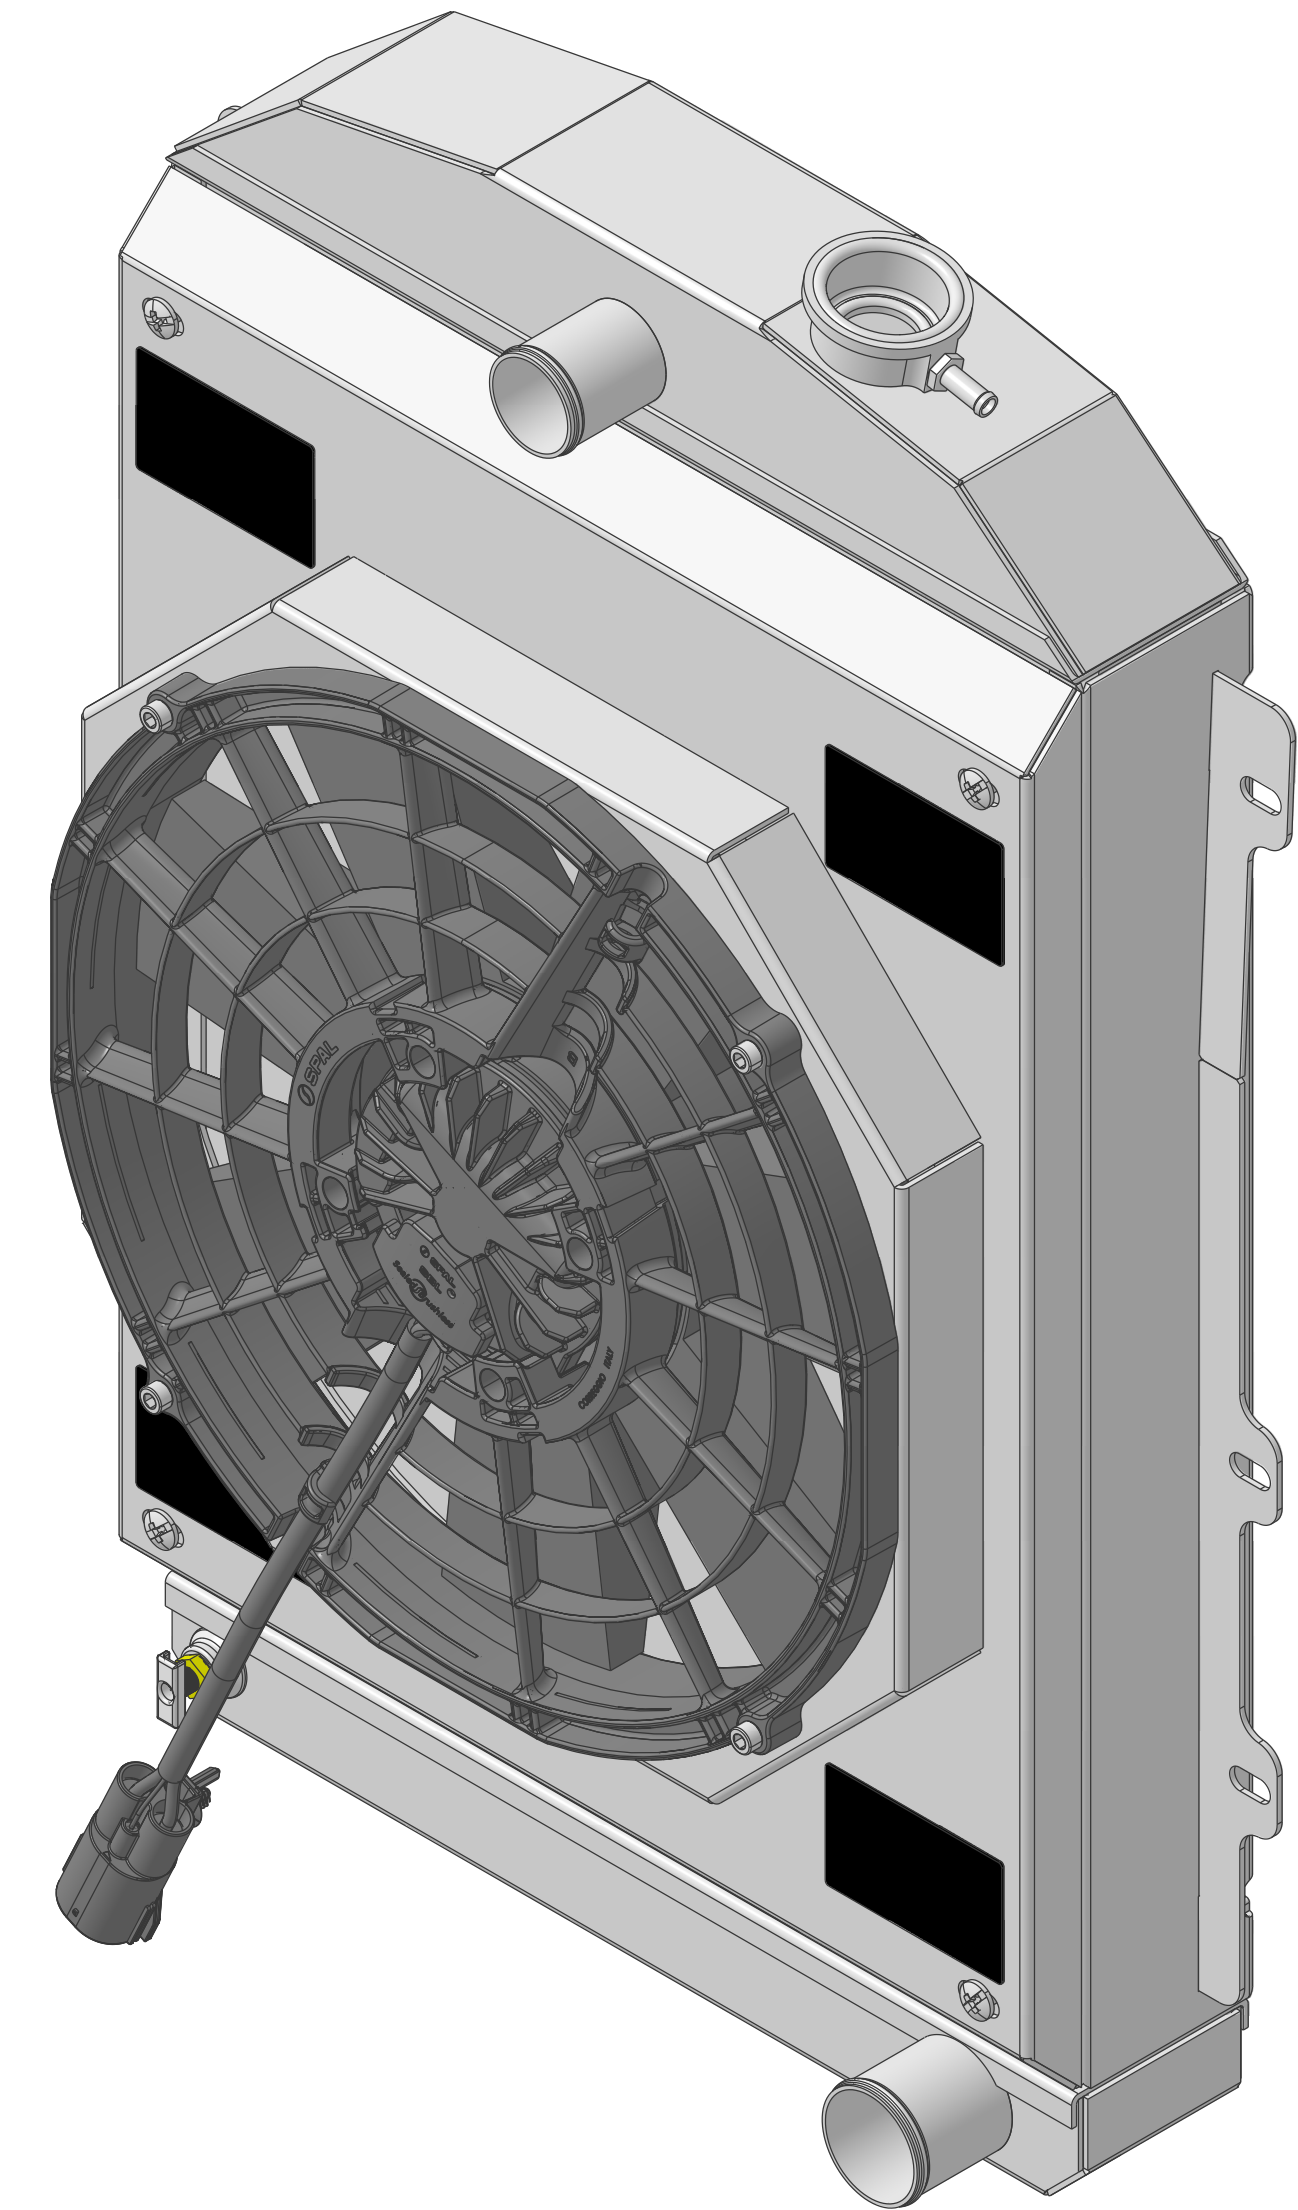

8 7 6 5 4 3 2 1

SKU #	Radiator DWG #	Radiator P/N	Transmission	Core Size	Shroud & Fan DWG #	Shroud & Fan P/N	Fan Type
1-10518-108BL300	1-10518-Radiator	1-10518-100	Manual	STANDARD (2 Rows of 1" Tubes)	1-10518-008BL (Dual Chamber Shroud)	1-10518-008BL300	300W Brushless
1-10518-108BL500						1-10518-008BL500	500W Brushless
1-10518-208BL300		1-10518-200		UPGRADED (2 Rows of 1.25" Tubes)		1-10518-008BL300	300W Brushless
1-10518-208BL500						1-10518-008BL500	500W Brushless

Item Number	Quantity	Part Number	Part Name	Revision	Comment
1	1	See Table "Radiator P/N"	10518 Radiator (MT) Assembly		
2	1	See Table "Shroud & Fan P/N"	10518 Single Brushless Fan Shroud Assembly		

**Wizard**  
*cooling*  
Custom Aluminum Radiators  
[www.wizardcooling.com](http://www.wizardcooling.com)