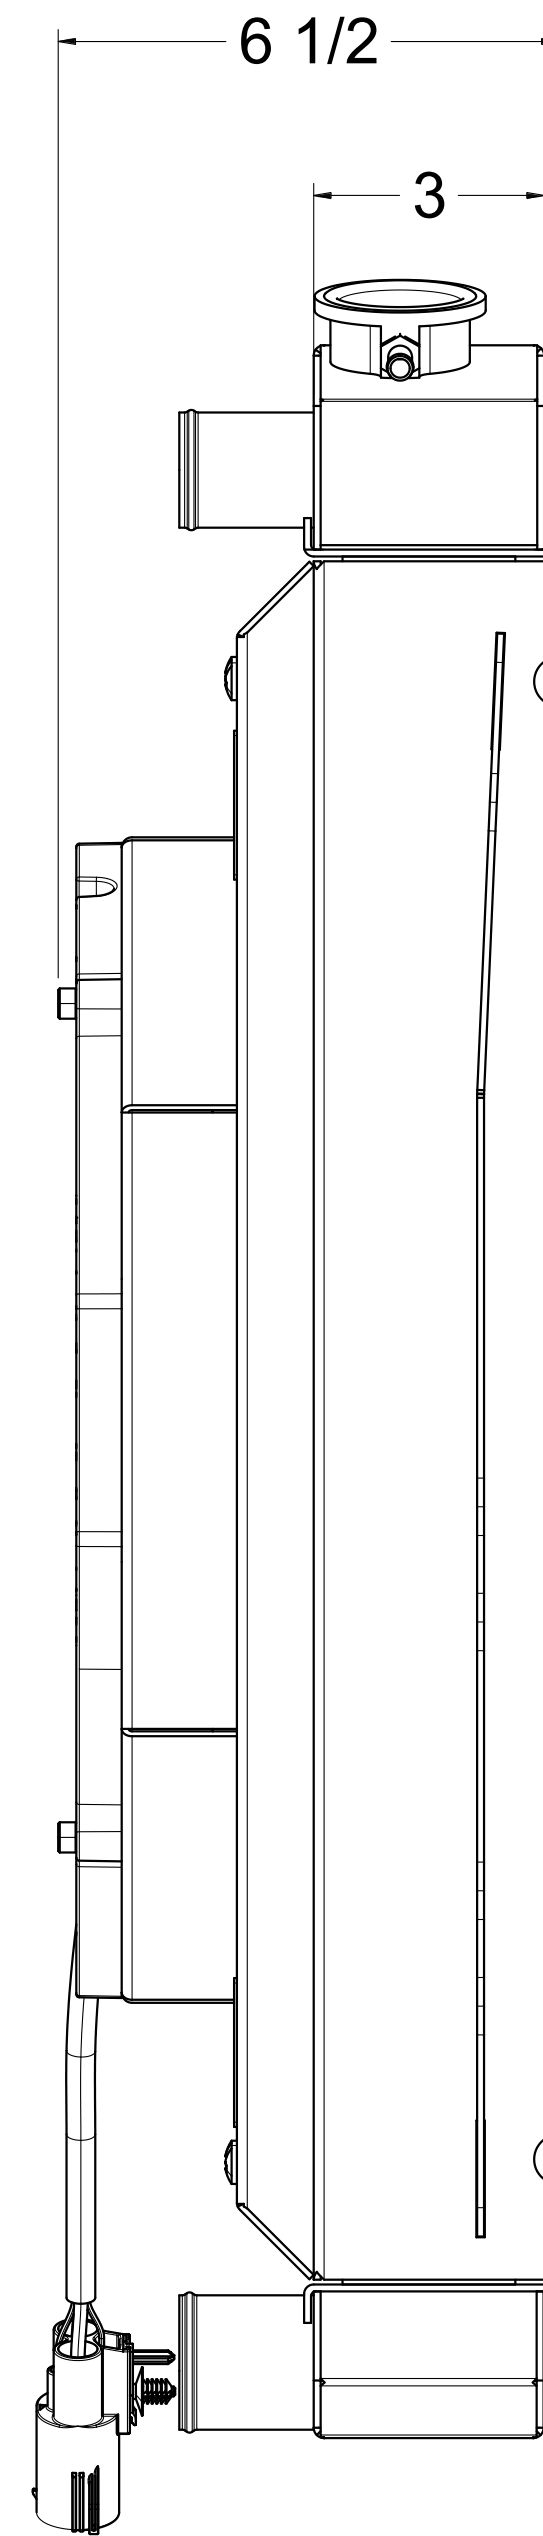

8 7 6 5 4 3 2 1

SKU #	Radiator DWG #	Radiator P/N	Transmission	Core Size	Shroud & Fan DWG #	Shroud & Fan P/N	Fan Type
1-10518-108BL300	1-10518-Radiator	1-10518-100	Manual	STANDARD (2 Rows of 1" Tubes)	1-10518-008BL (Dual Chamber Shroud)	1-10518-008BL300	300W Brushless
1-10518-108BL500						1-10518-008BL500	500W Brushless
1-10518-208BL300		1-10518-200		UPGRADED (2 Rows of 1.25" Tubes)		1-10518-008BL300	300W Brushless
1-10518-208BL500						1-10518-008BL500	500W Brushless

Item Number	Quantity	Part Number	Part Name	Revision	Comment
1	1	See Table "Radiator P/N"	10518 Radiator (MT) Assembly		
2	1	See Table "Shroud & Fan P/N"	10518 Single Brushless Fan Shroud Assembly		

**Wizard**  
*cooling*  
Custom Aluminum Radiators  
[www.wizardcooling.com](http://www.wizardcooling.com)