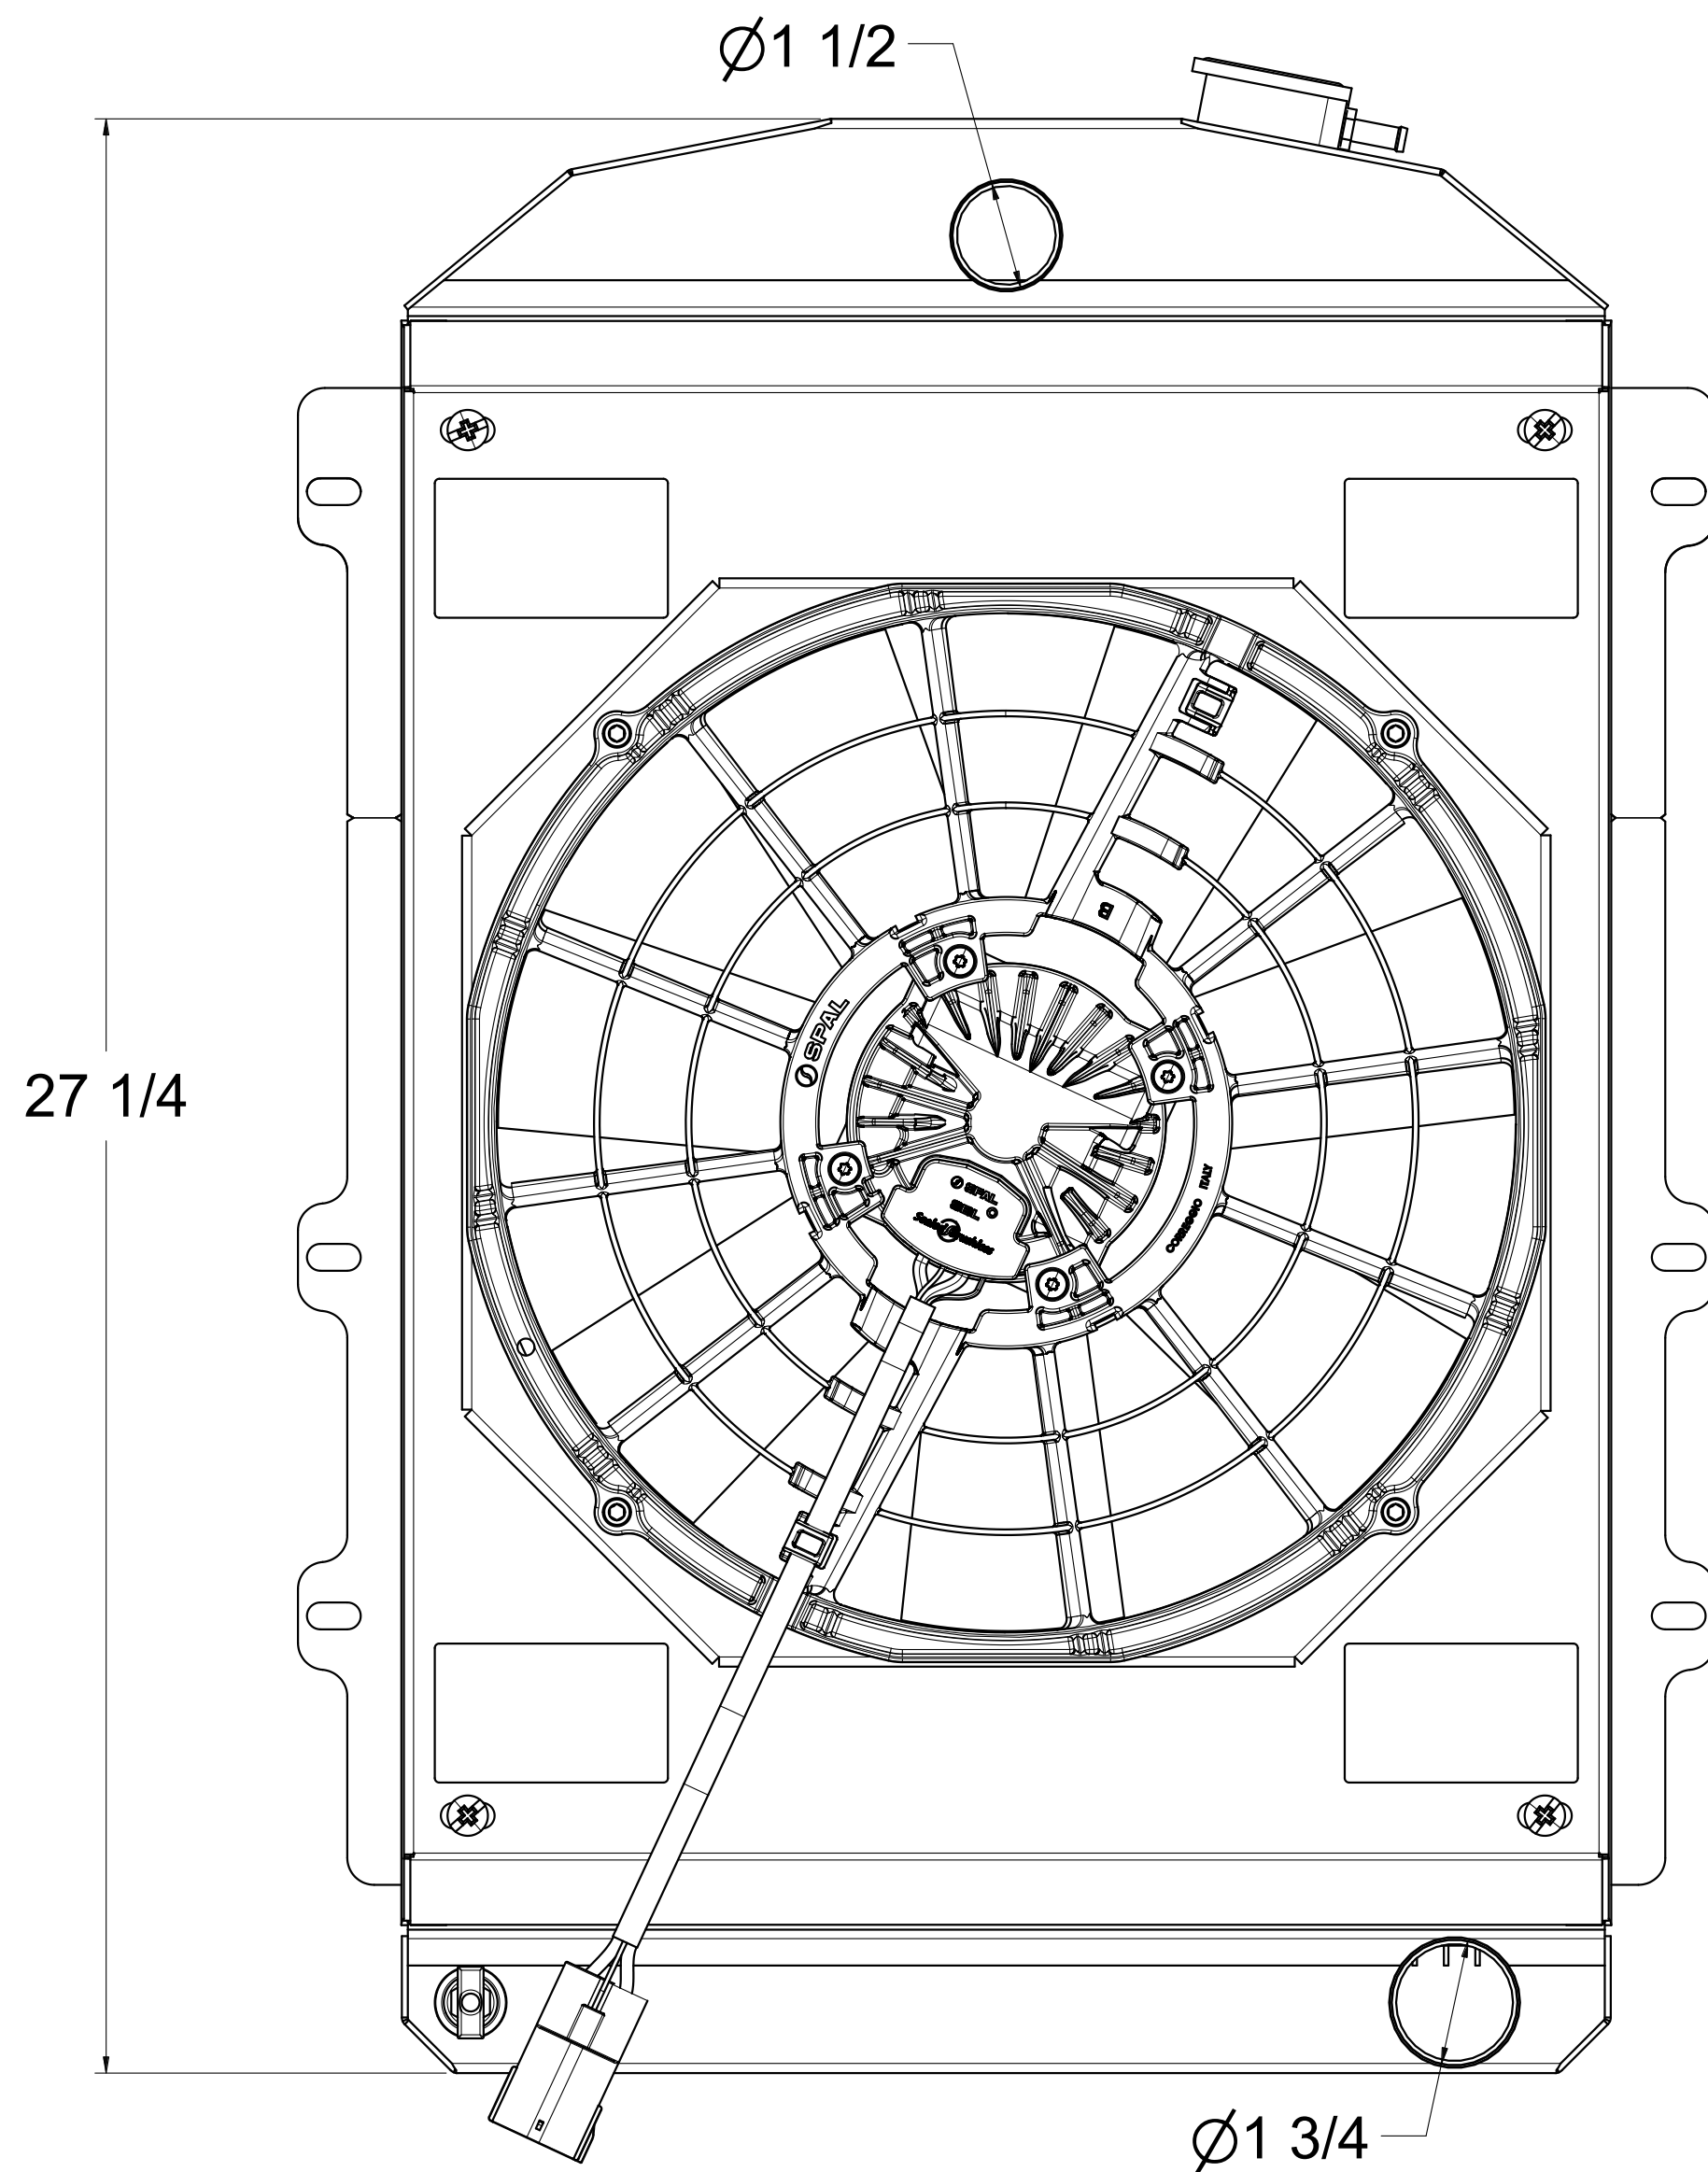

8 7 6 5 4 3 2 1

SKU #	Radiator DWG #	Radiator P/N	Transmission	Core Size	Shroud & Fan DWG #	Shroud & Fan P/N	Fan Type
1-10518-108BL300	1-10518-Radiator	1-10518-100	Manual	STANDARD (2 Rows of 1" Tubes)	1-10518-008BL (Dual Chamber Shroud)	1-10518-008BL300	300W Brushless
1-10518-108BL500						1-10518-008BL500	500W Brushless
1-10518-208BL300		1-10518-200		UPGRADED (2 Rows of 1.25" Tubes)		1-10518-008BL300	300W Brushless
1-10518-208BL500						1-10518-008BL500	500W Brushless

Item Number	Quantity	Part Number	Part Name	Revision	Comment
1	1	See Table "Radiator P/N"	10518 Radiator (MT) Assembly		
2	1	See Table "Shroud & Fan P/N"	10518 Single Brushless Fan Shroud Assembly		

**Wizard**  
*cooling*  
Custom Aluminum Radiators  
[www.wizardcooling.com](http://www.wizardcooling.com)