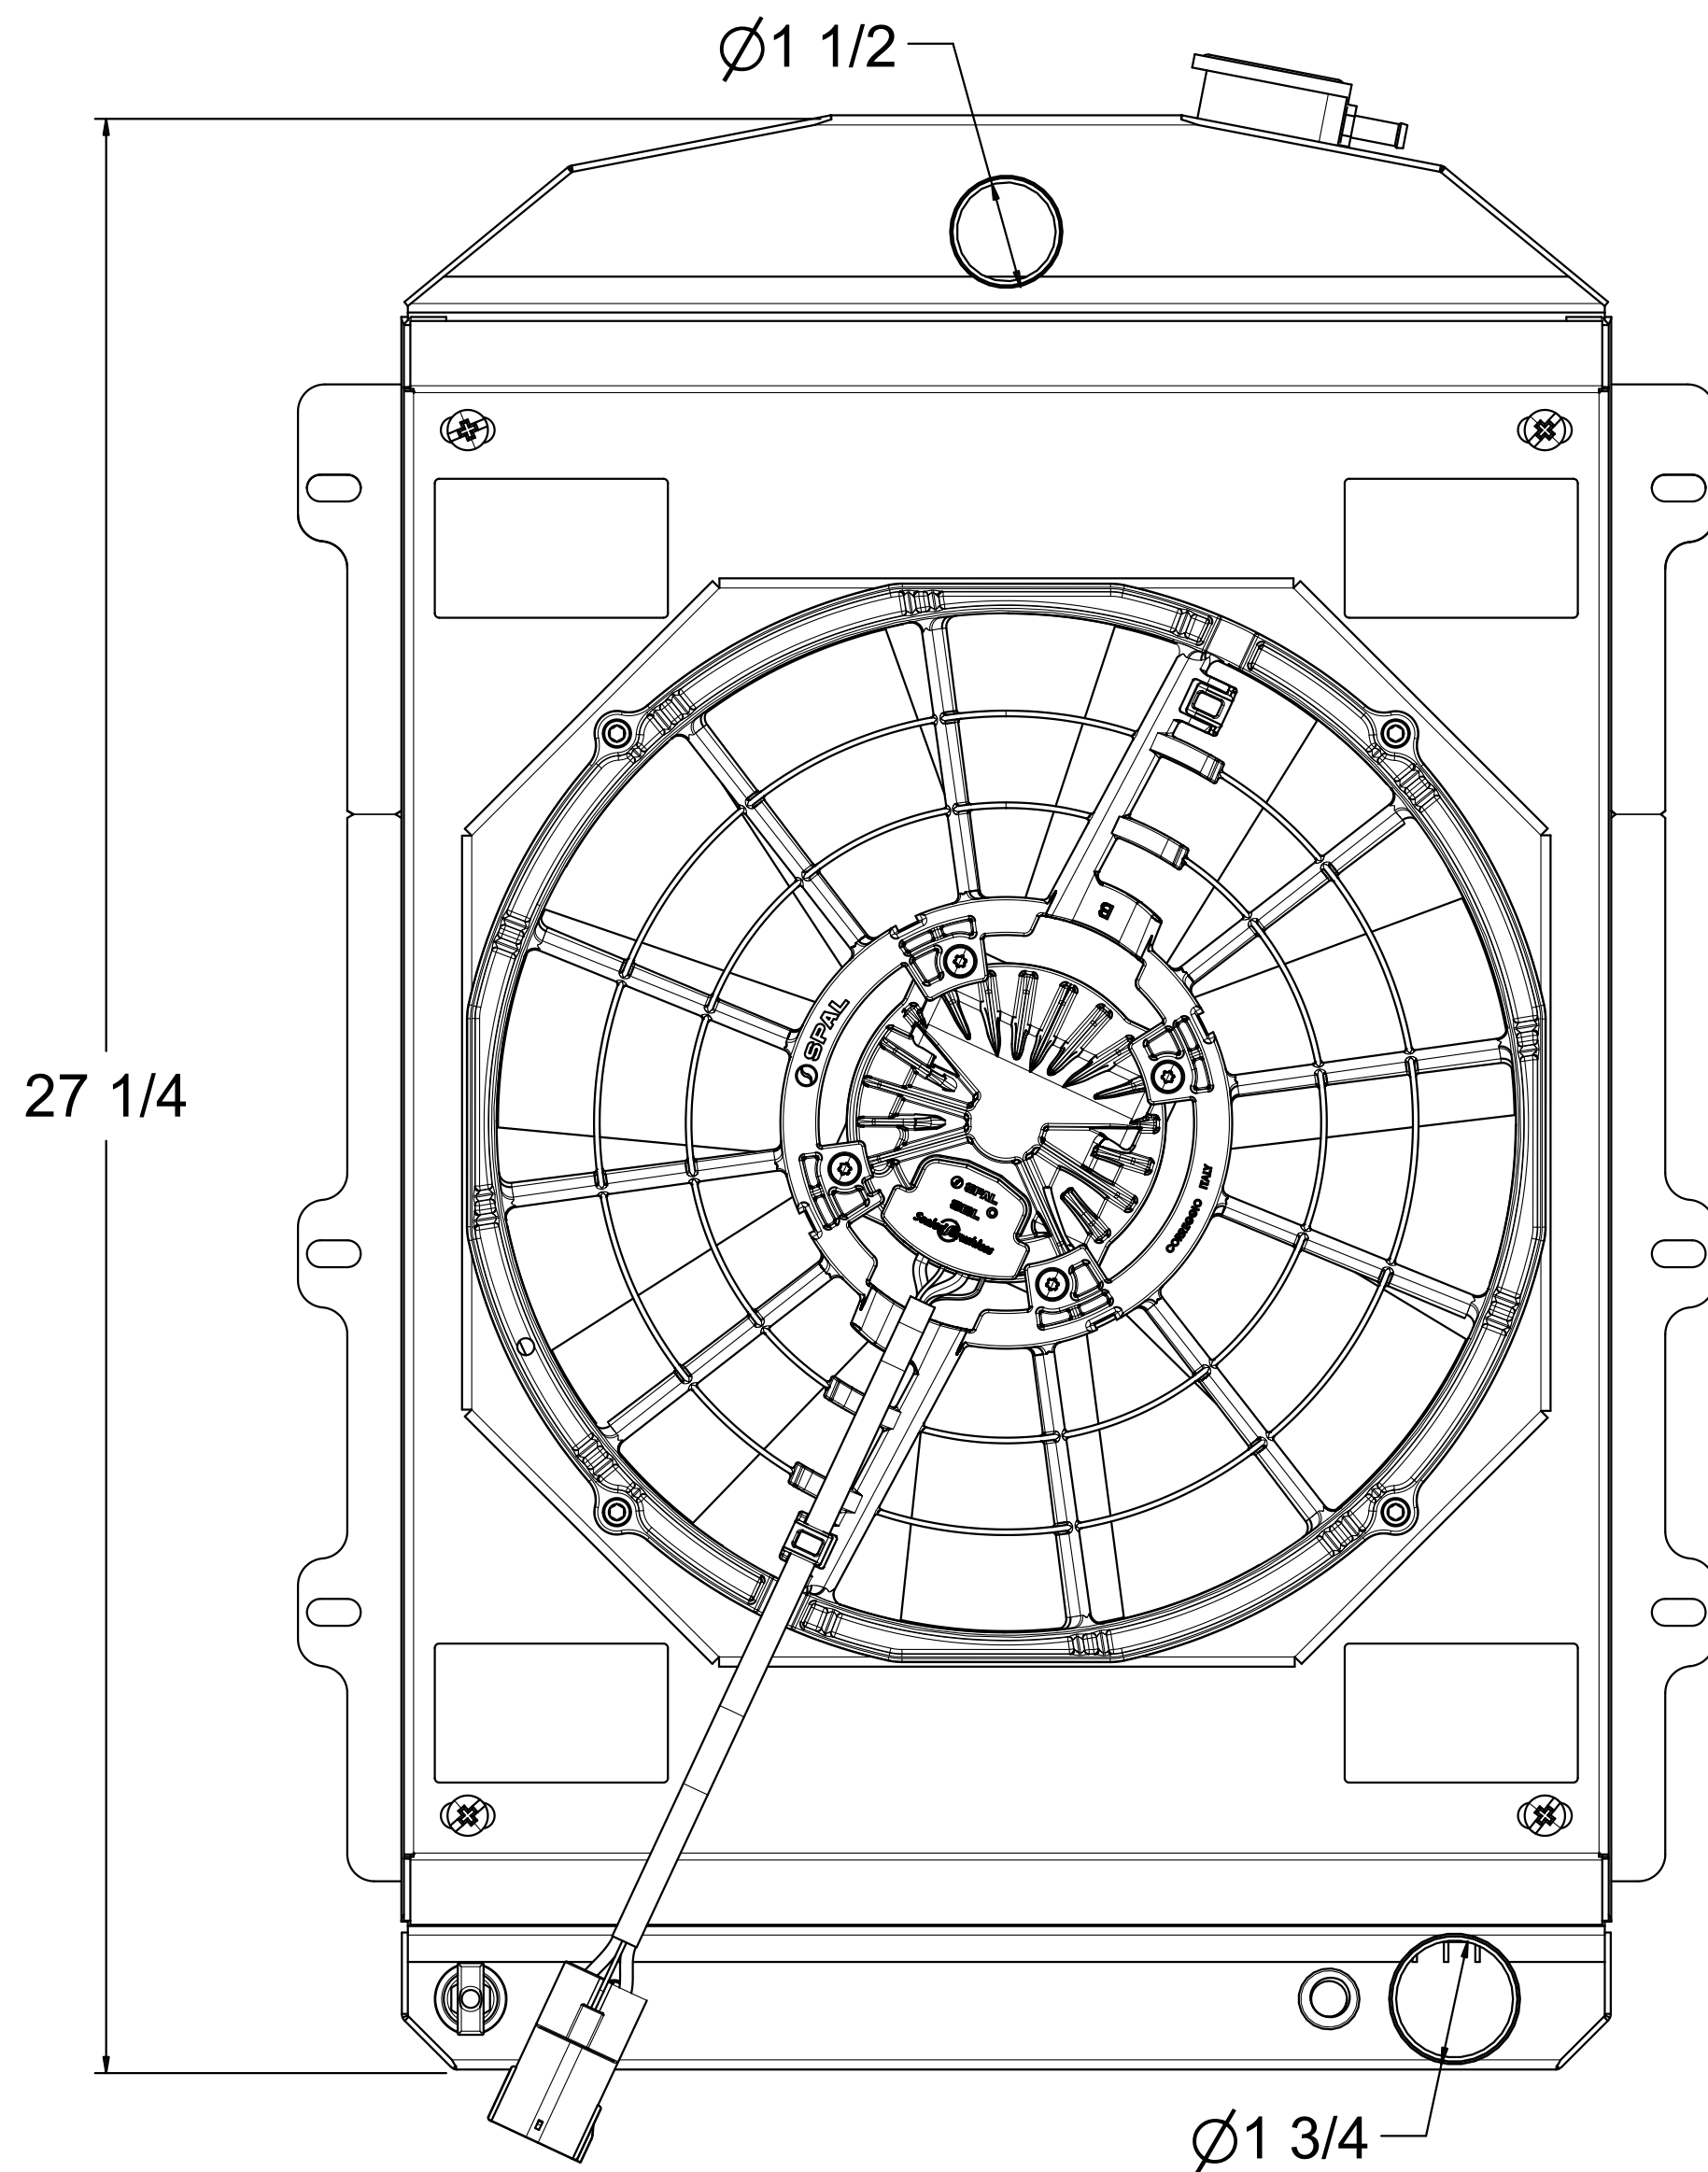

8 7 6 5 4 3 2 1

SKU #	Radiator DWG #	Radiator P/N	Transmission	Core Size	Shroud & Fan DWG #	Shroud & Fan P/N	Fan Type
1-10518-118BL300	1-10518-Radiator	1-10518-110	Automatic	STANDARD (2 Rows of 1" Tubes)	1-10518-008BL (Dual Chamber Shroud)	1-10518-008BL300	300W Brushless
1-10518-118BL500						1-10518-008BL500	500W Brushless
1-10518-218BL300		1-10518-210		UPGRADED (2 Rows of 1.25" Tubes)		1-10518-008BL300	300W Brushless
1-10518-218BL500						1-10518-008BL500	500W Brushless

Item Number	Quantity	Part Number	Part Name	Revision	Comment
1	1	See Table "Radiator P/N"	10518 Radiator (AT) Assembly		
2	1	See Table "Shroud & Fan P/N"	10518 Single Brushless Fan Shroud Assembly		

Wizard
cooling
Custom Aluminum Radiators
www.wizardcooling.com