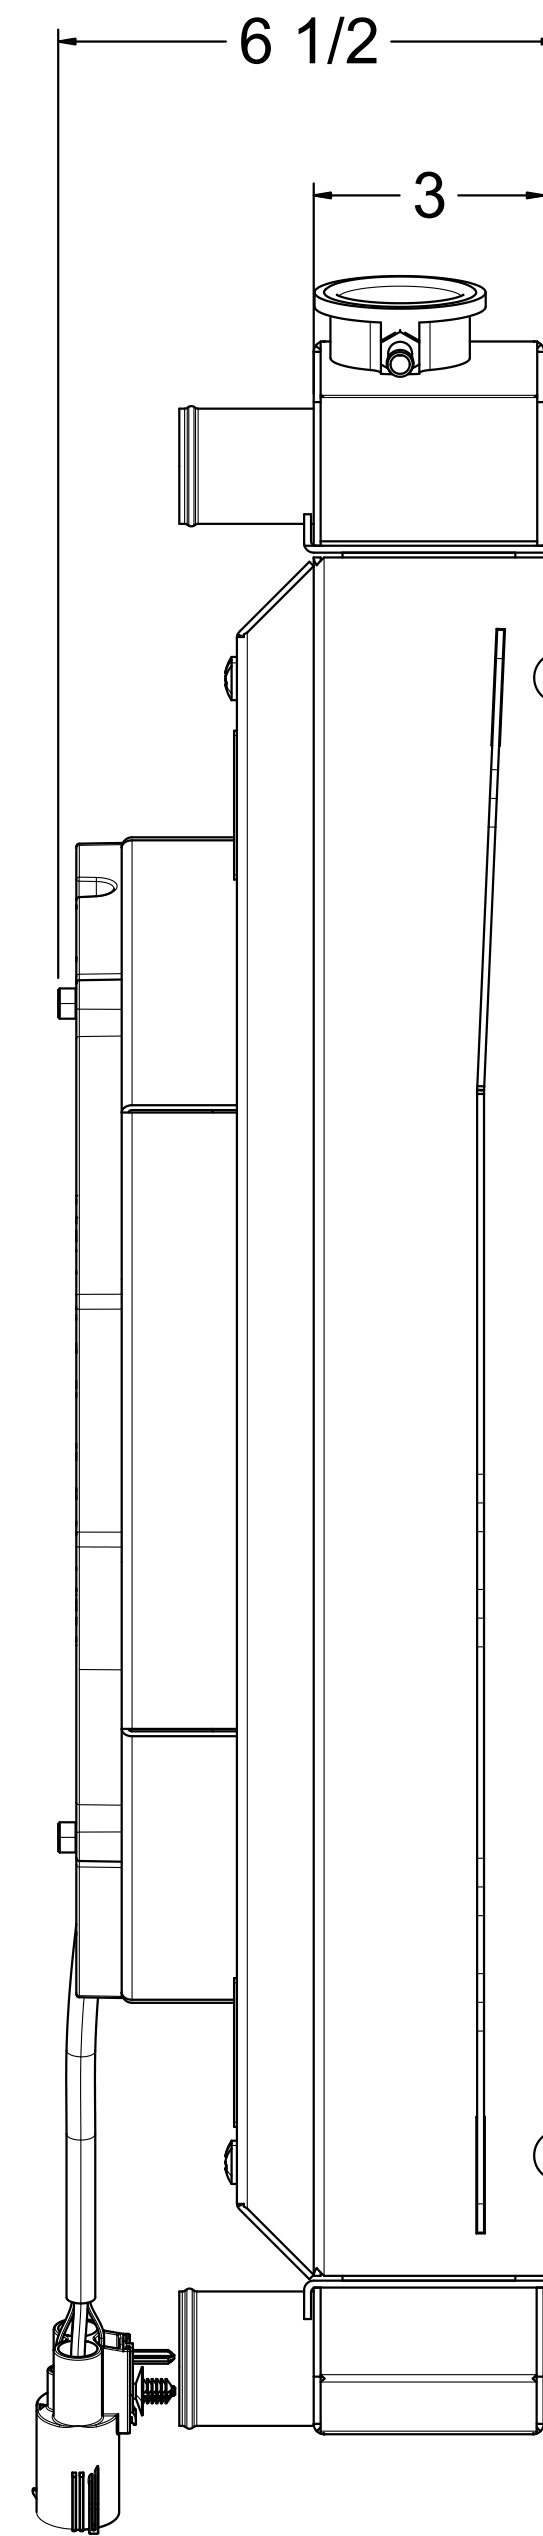

8 7 6 5 4 3 2 1

SKU #	Radiator DWG #	Radiator P/N	Transmission	Core Size	Shroud & Fan DWG #	Shroud & Fan P/N	Fan Type
1-10518-118BL300	1-10518-Radiator	1-10518-110	Automatic	STANDARD (2 Rows of 1" Tubes)	1-10518-008BL (Dual Chamber Shroud)	1-10518-008BL300	300W Brushless
1-10518-118BL500						1-10518-008BL500	500W Brushless
1-10518-218BL300		1-10518-210		UPGRADED (2 Rows of 1.25" Tubes)		1-10518-008BL300	300W Brushless
1-10518-218BL500						1-10518-008BL500	500W Brushless

Item Number	Quantity	Part Number	Part Name	Revision	Comment
1	1	See Table "Radiator P/N"	10518 Radiator (AT) Assembly		
2	1	See Table "Shroud & Fan P/N"	10518 Single Brushless Fan Shroud Assembly		

Wizard
cooling
Custom Aluminum Radiators
www.wizardcooling.com