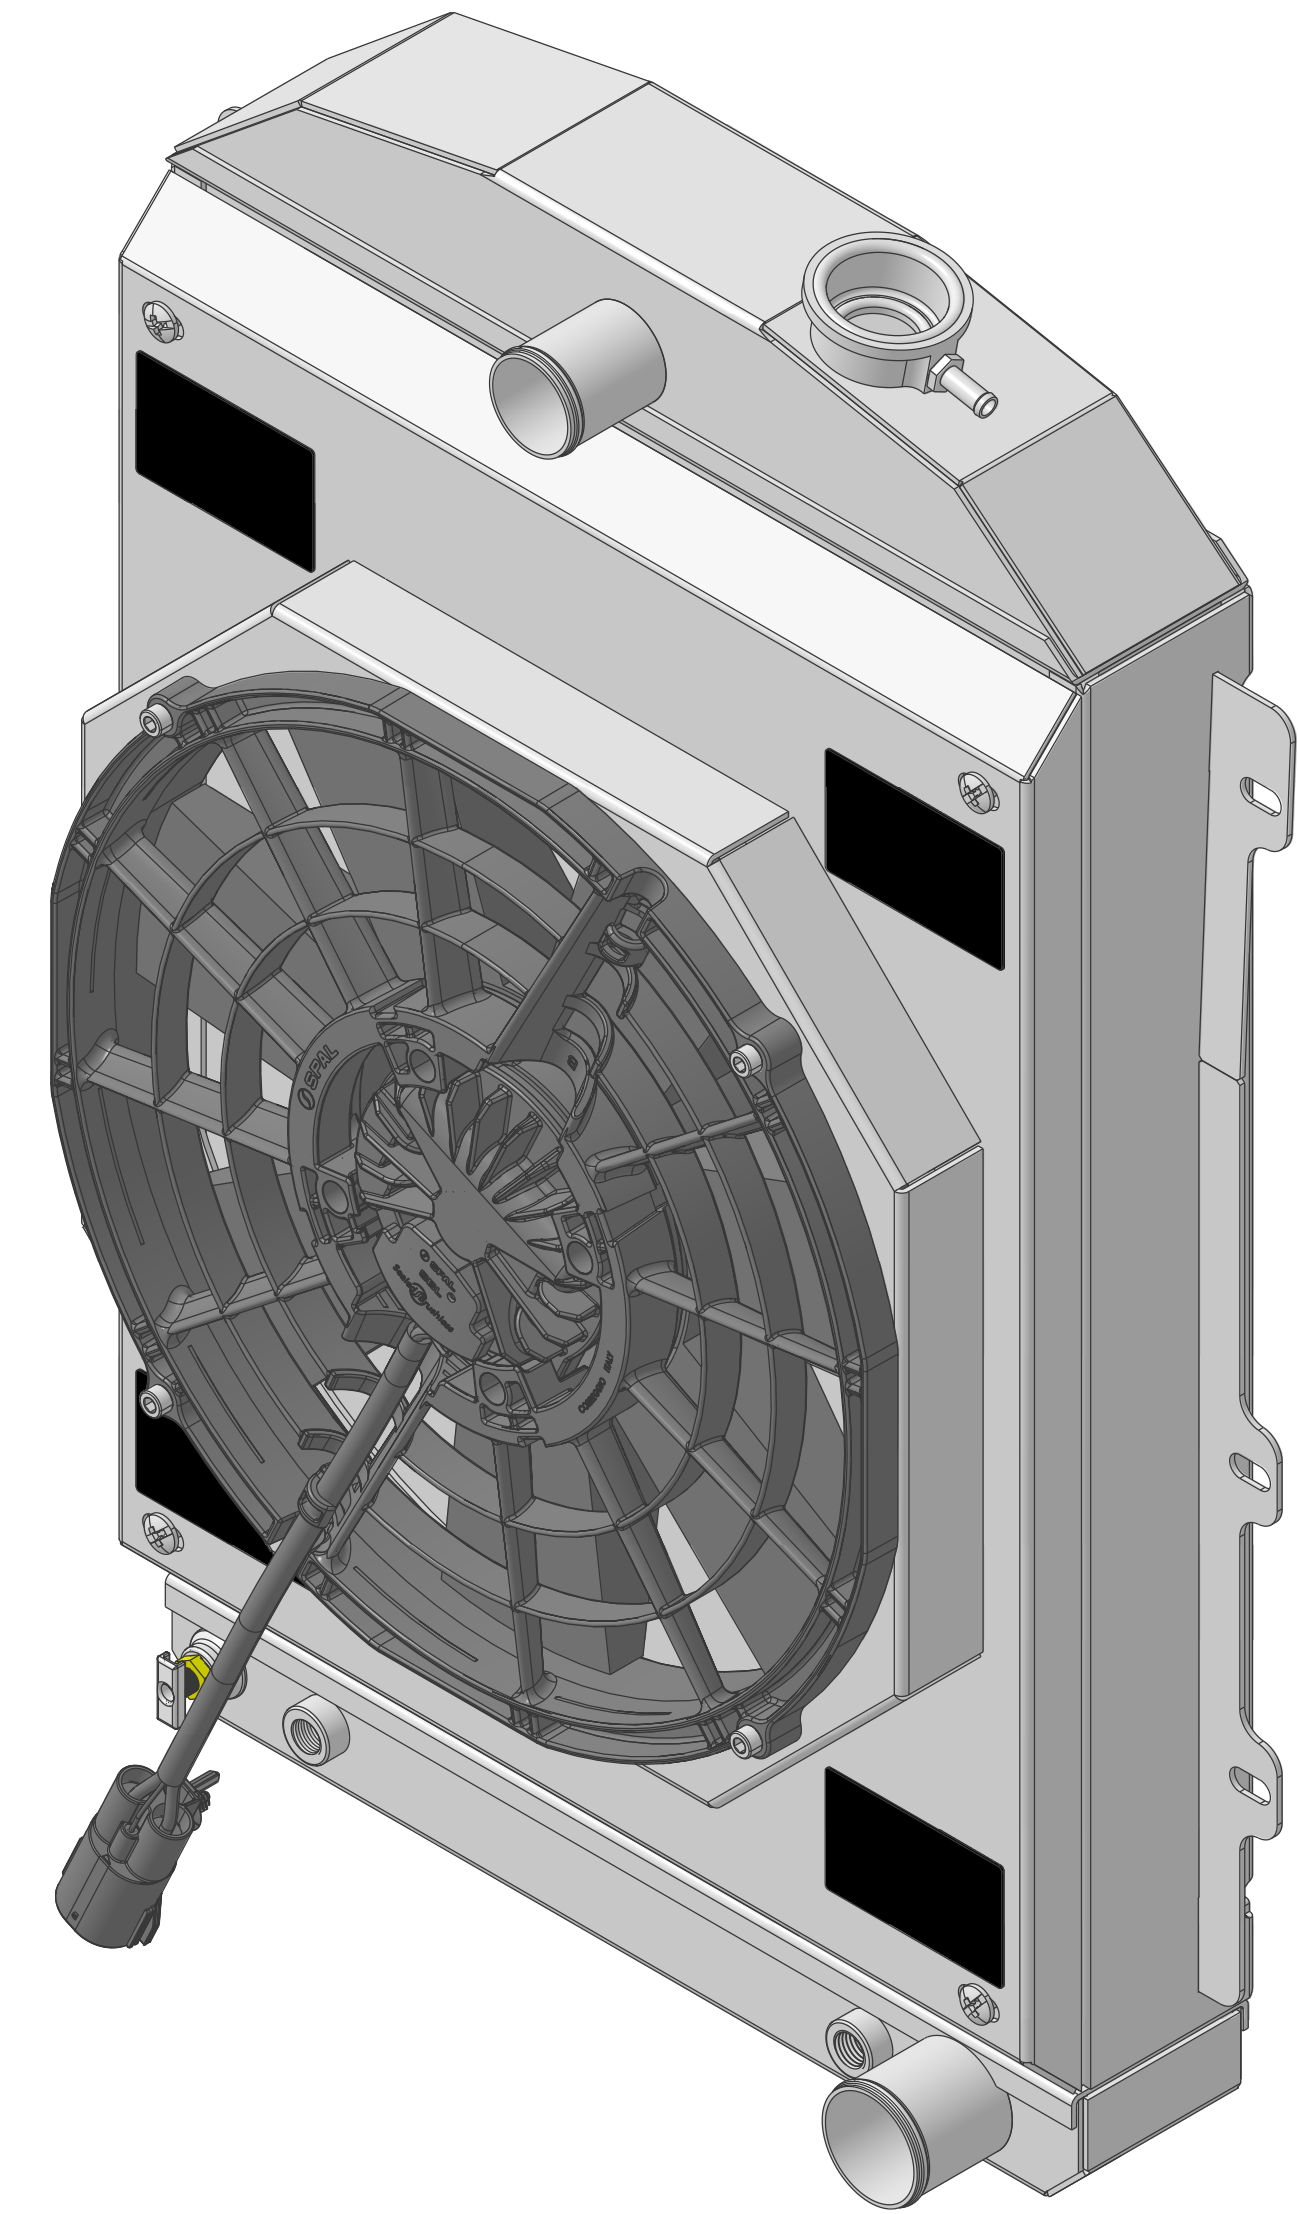

8 7 6 5 4 3 2 1

SKU #	Radiator DWG #	Radiator P/N	Transmission	Core Size	Shroud & Fan DWG #	Shroud & Fan P/N	Fan Type
1-10518-118BL300	1-10518-Radiator	1-10518-110	Automatic	STANDARD (2 Rows of 1" Tubes)	1-10518-008BL (Dual Chamber Shroud)	1-10518-008BL300	300W Brushless
1-10518-118BL500						1-10518-008BL500	500W Brushless
1-10518-218BL300		1-10518-210		UPGRADED (2 Rows of 1.25" Tubes)		1-10518-008BL300	300W Brushless
1-10518-218BL500						1-10518-008BL500	500W Brushless

Item Number	Quantity	Part Number	Part Name	Revision	Comment
1	1	See Table "Radiator P/N"	10518 Radiator (AT) Assembly		
2	1	See Table "Shroud & Fan P/N"	10518 Single Brushless Fan Shroud Assembly		

Wizard
cooling
Custom Aluminum Radiators
www.wizardcooling.com