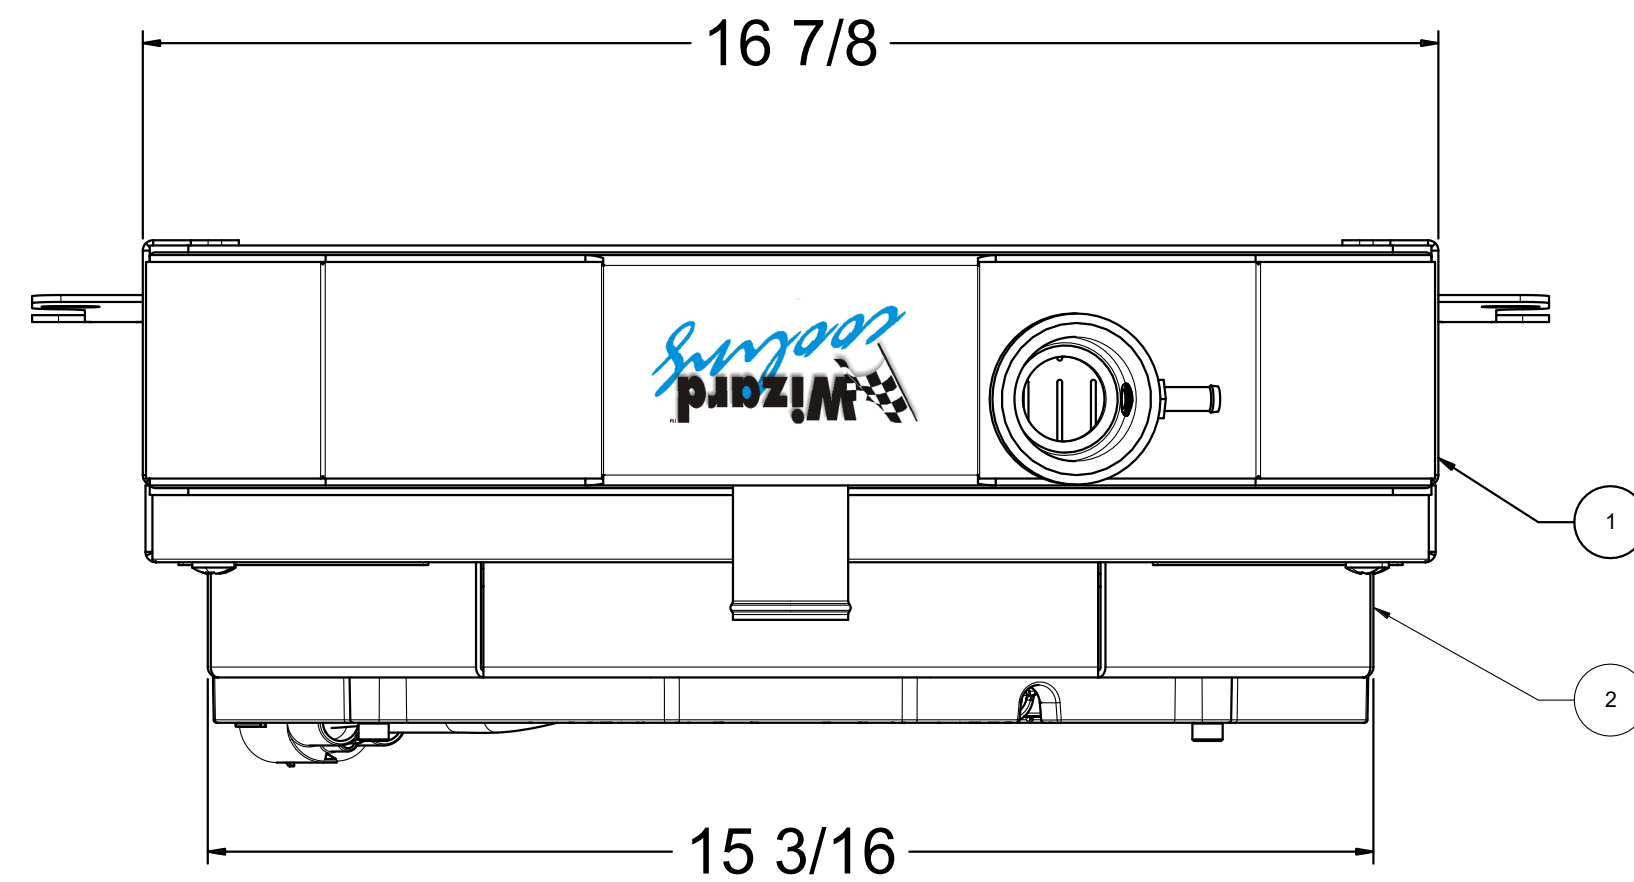

8 7 6 5 4 3 2 1

SKU #	Radiator DWG #	Radiator P/N	Transmission	Core Size	Shroud & Fan DWG #	Shroud & Fan P/N	Fan Type
1-10518-118BL300	1-10518-Radiator	1-10518-110	Automatic	STANDARD (2 Rows of 1" Tubes)	1-10518-008BL (Dual Chamber Shroud)	1-10518-008BL300	300W Brushless
1-10518-118BL500						1-10518-008BL500	500W Brushless
1-10518-218BL300		1-10518-210		UPGRADED (2 Rows of 1.25" Tubes)		1-10518-008BL300	300W Brushless
1-10518-218BL500						1-10518-008BL500	500W Brushless

Item Number	Quantity	Part Number	Part Name	Revision	Comment
1	1	See Table "Radiator P/N"	10518 Radiator (AT) Assembly		
2	1	See Table "Shroud & Fan P/N"	10518 Single Brushless Fan Shroud Assembly		

Wizard
cooling
Custom Aluminum Radiators
www.wizardcooling.com