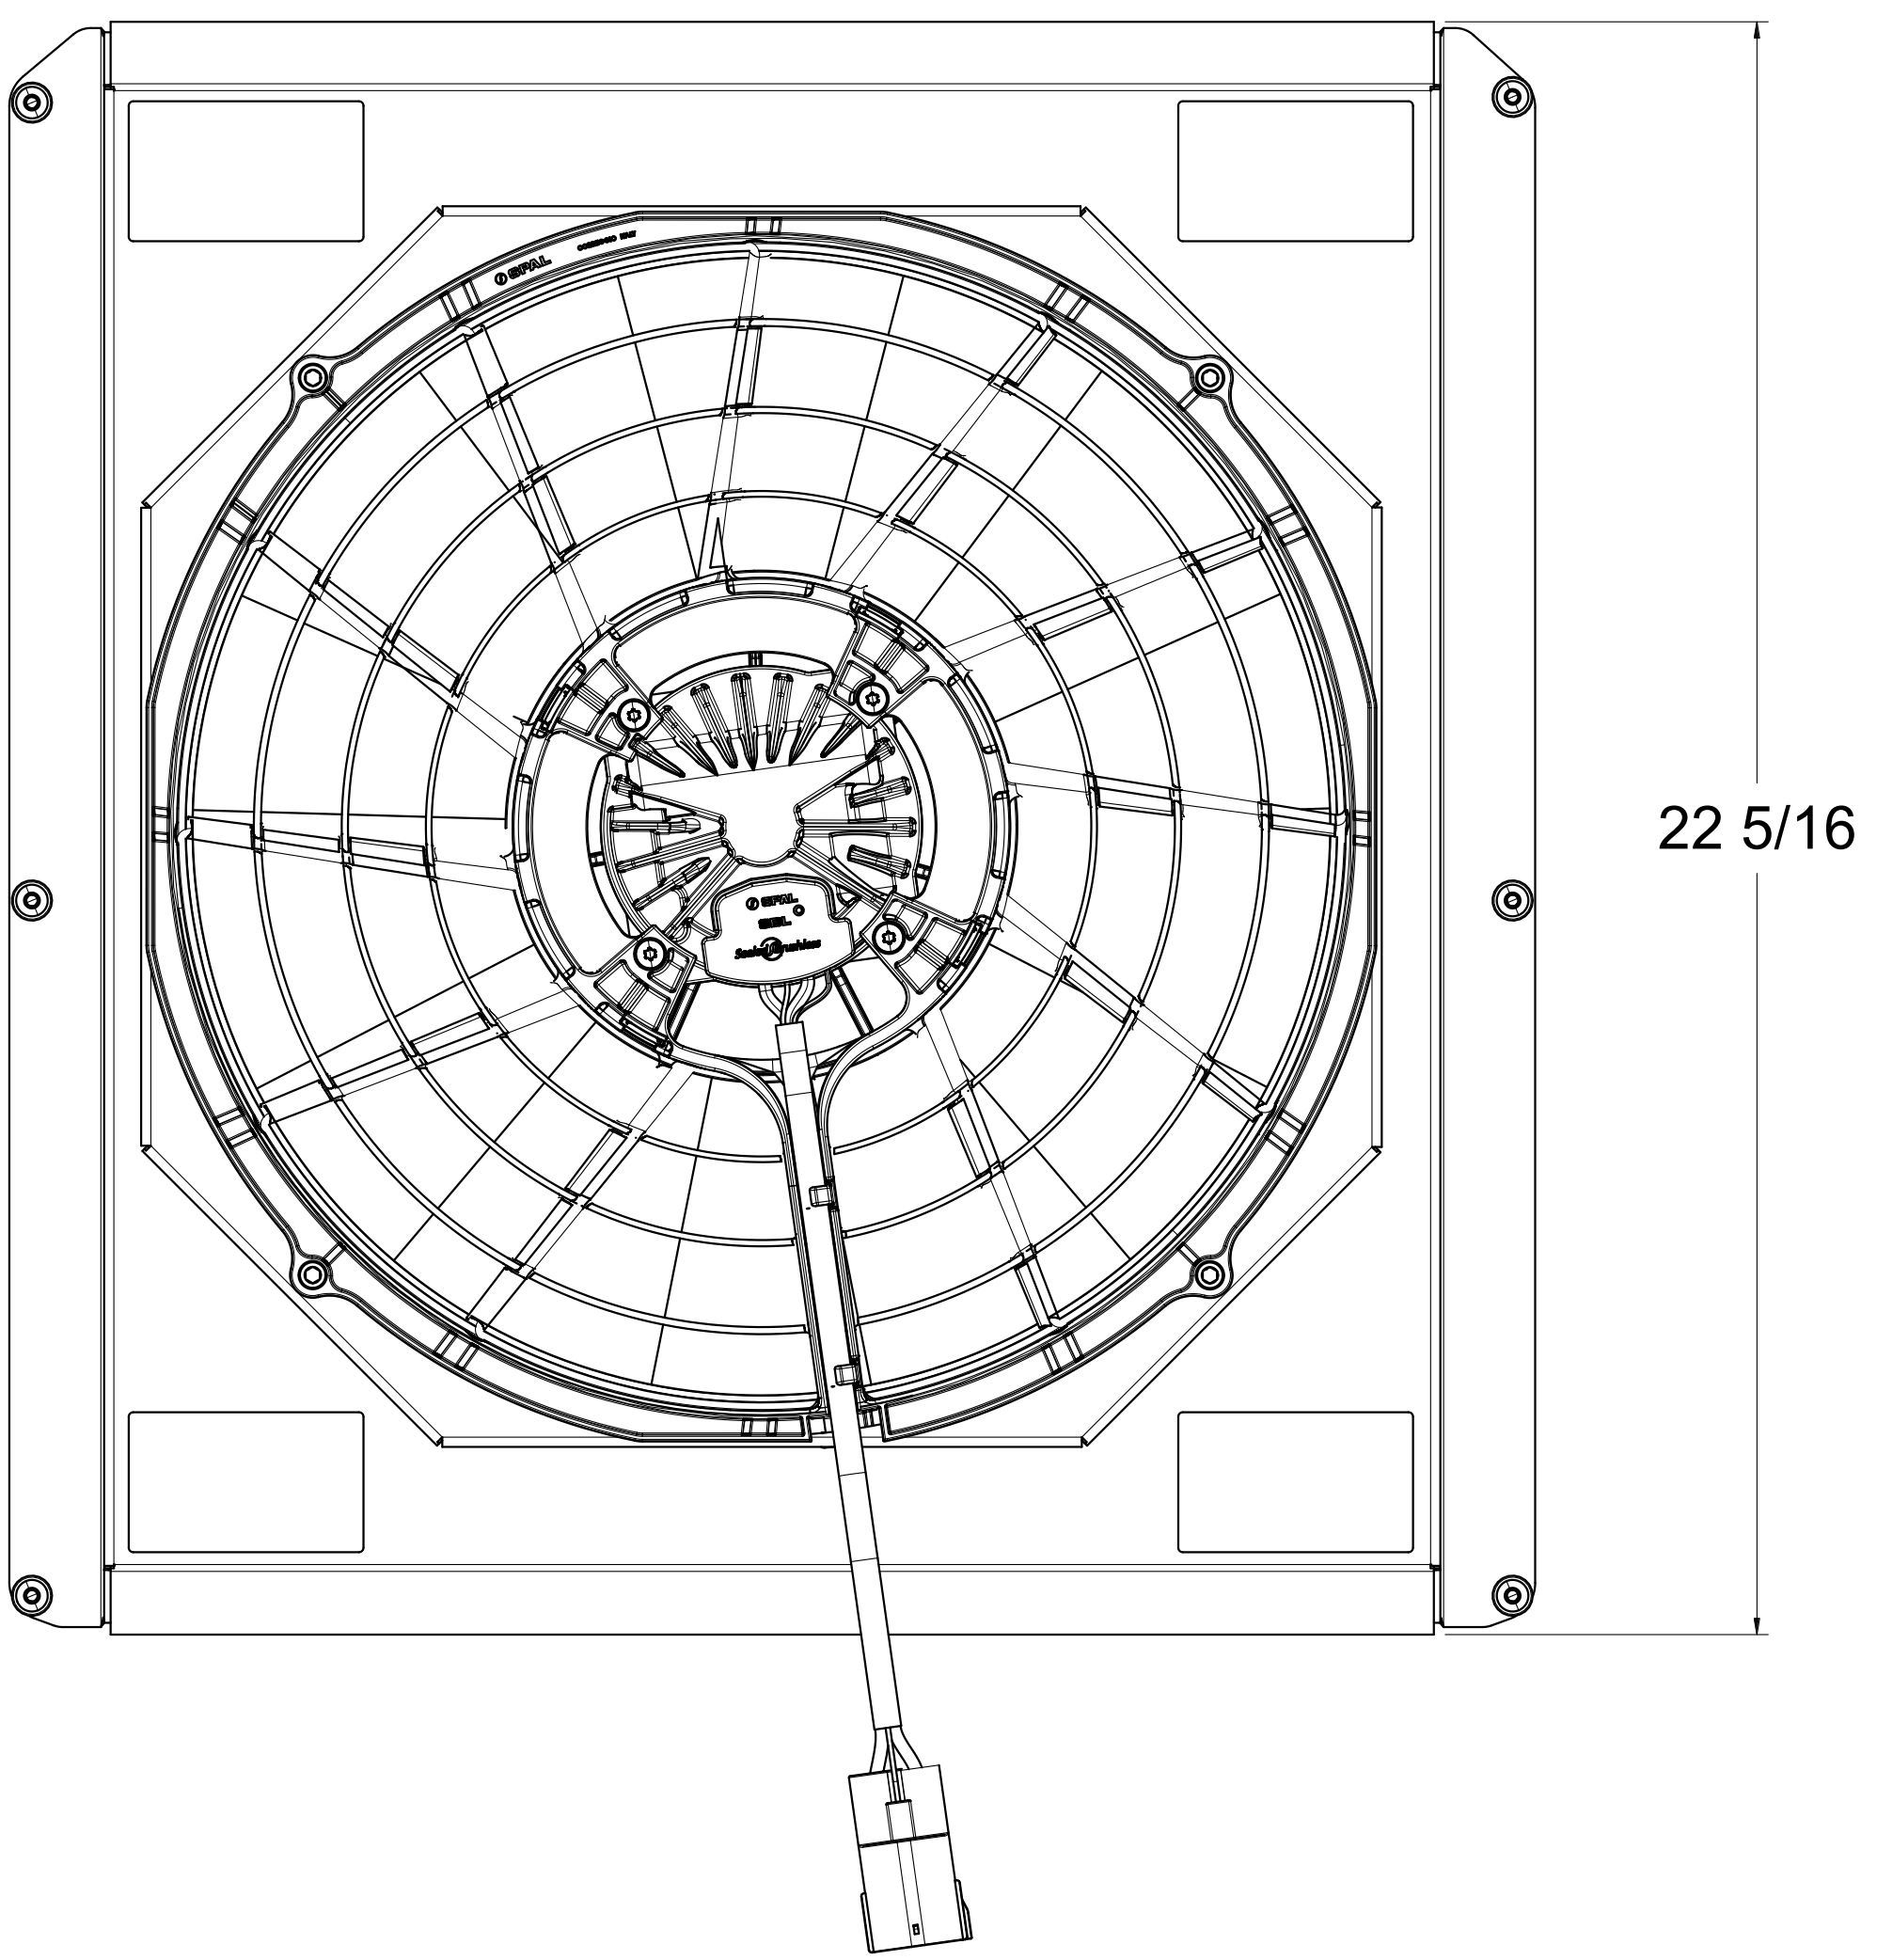

8 7 6 5 4 3 2 1

D

Fan Package SKU#	Fan Type	Dimension "X"
1-98480-008BL300	300 Watt Brushless	3.5"
1-98480-008BL500	500 Watt Brushless	

D

C

C

B

B

A

A

Wizard
cooling
Custom Aluminum Radiators
www.wizardcooling.com

Contact Us:
716-655-6760

Part Number
1-98480-008BL

8 7 6 5 4 3 2 1