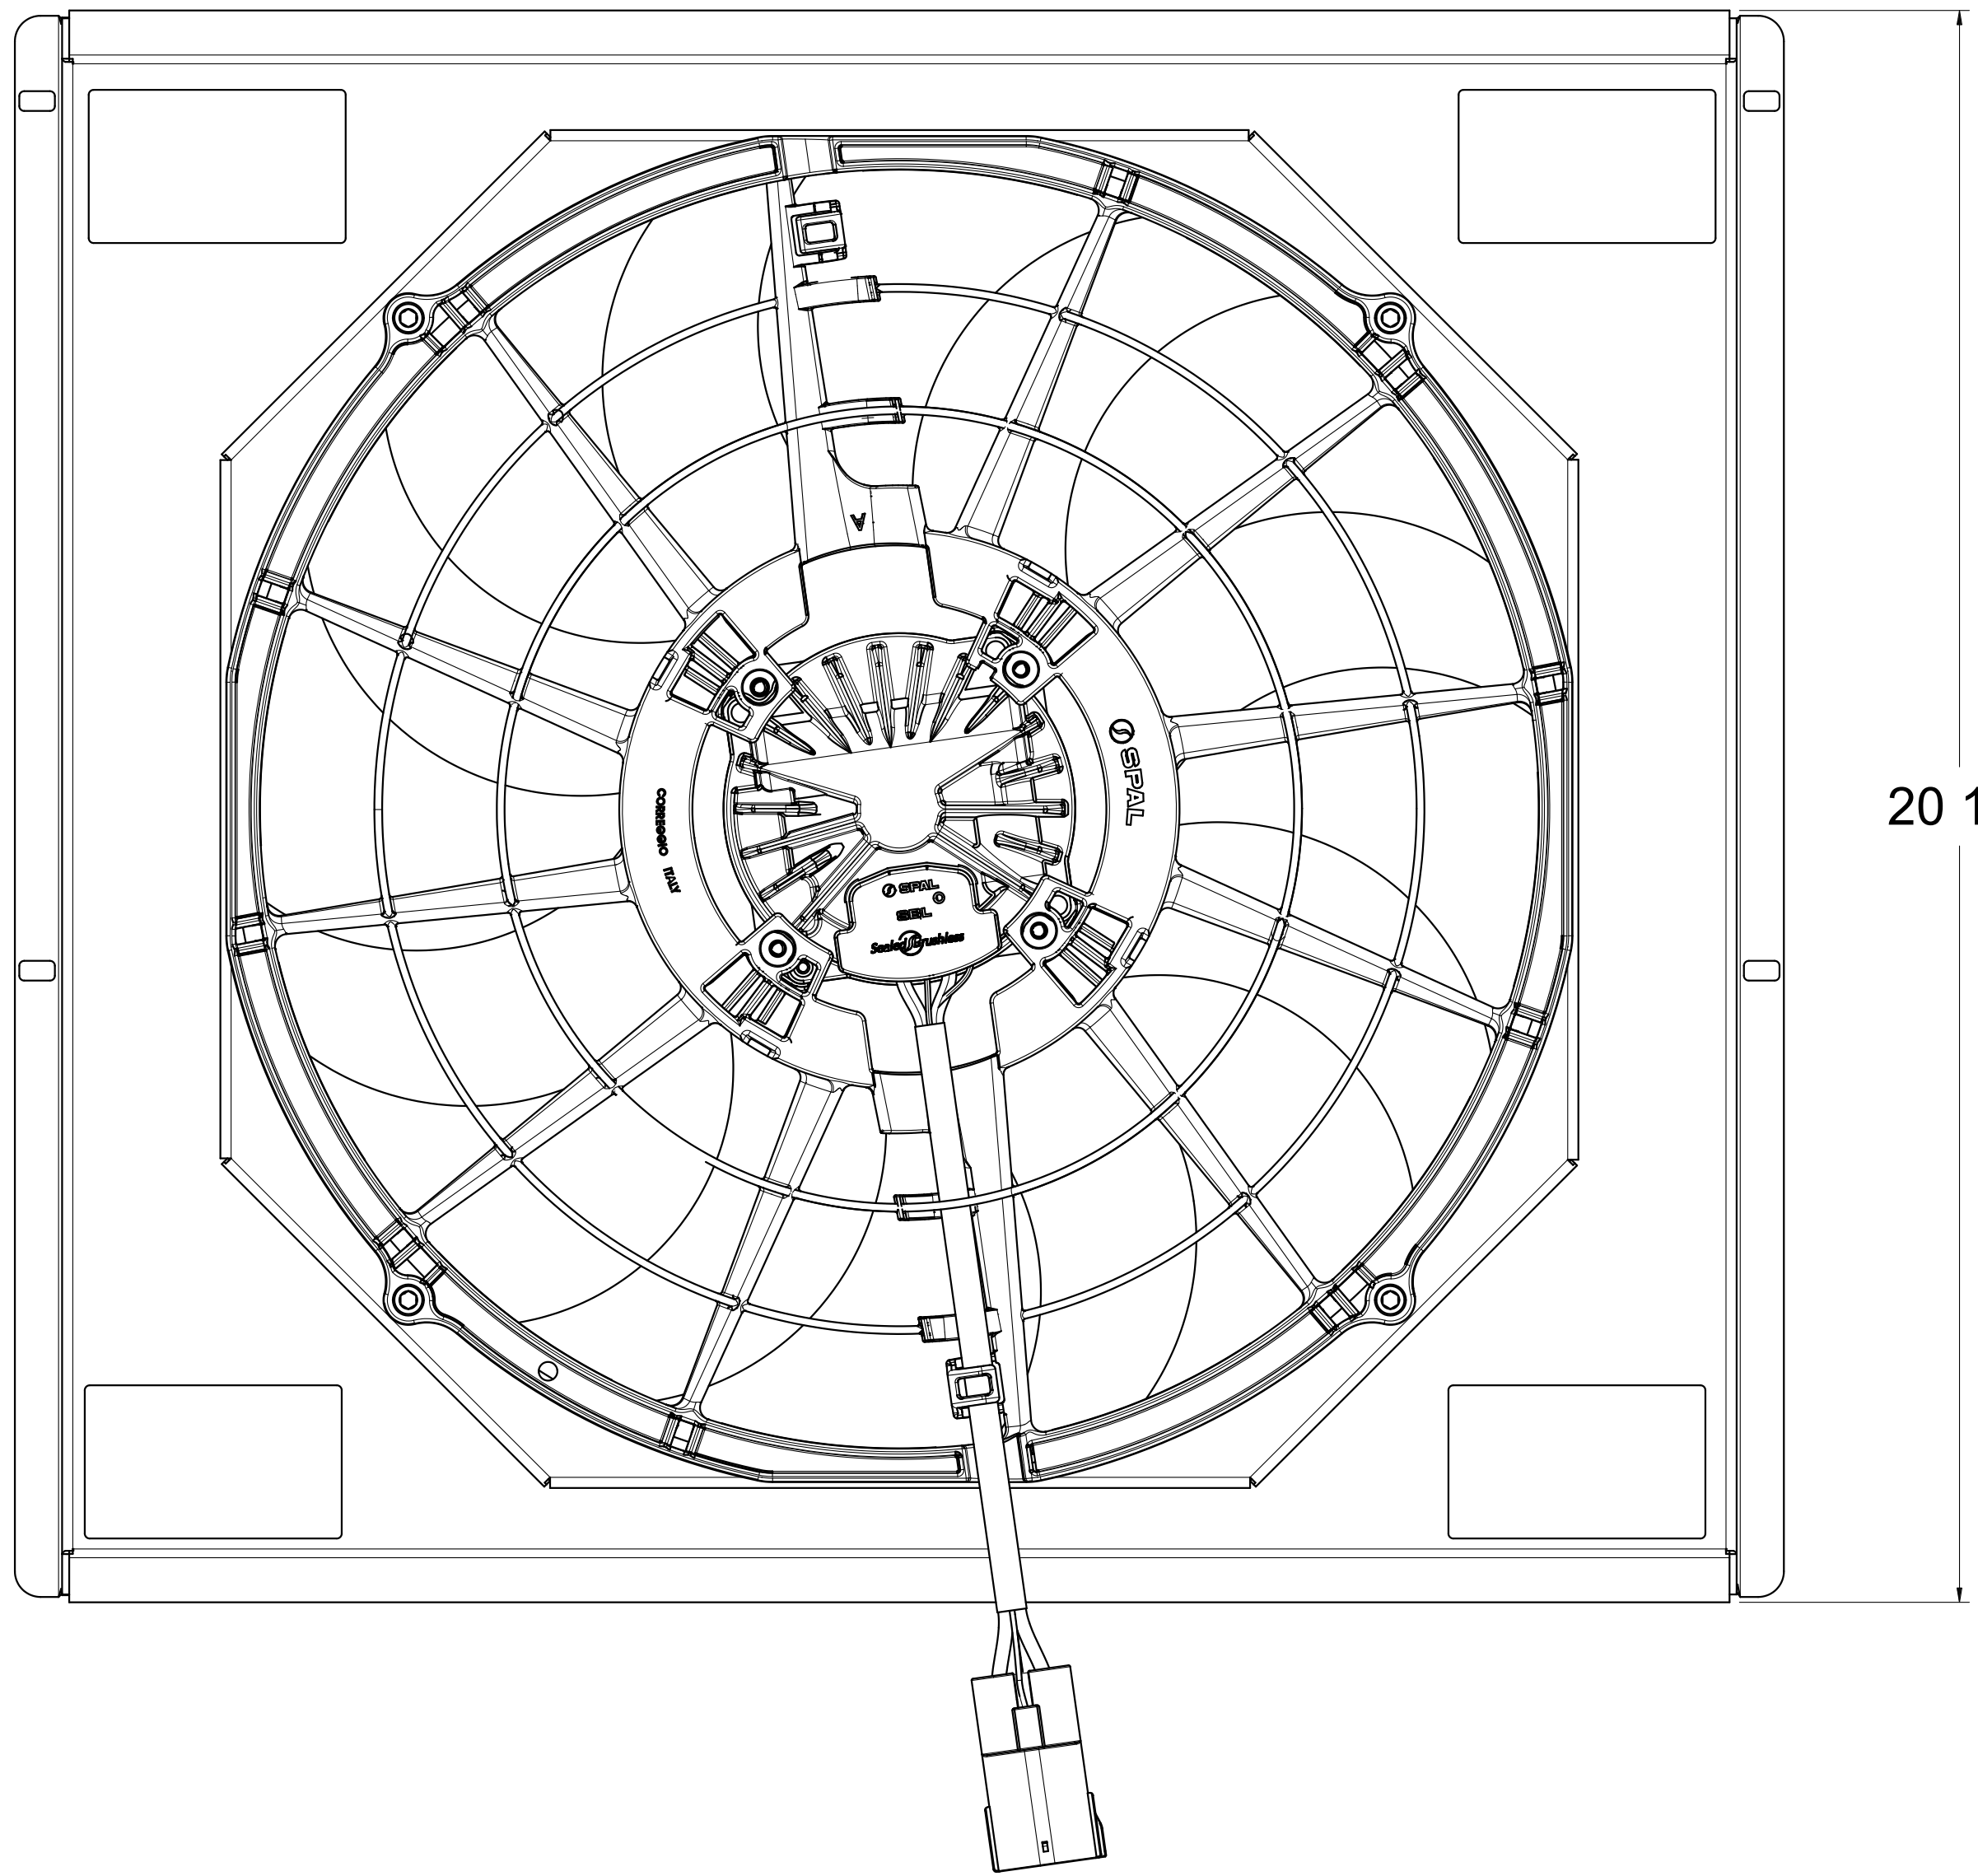

Shroud & Fan P/N	Fan Type	Dimension "X"	Fan P/N
1-98500-008BL300	300 Watt Brushless	3.5"	7-30107090
1-98500-008BL500	500 Watt Brushless		7-30107101
1-98500-008BL	N/A	N/A	N/A

Wizard
cooling
 Custom Aluminum Radiators
www.wizardcooling.com

Contact Us:
716-655-6760

Drawing Name
1-98500-008BL