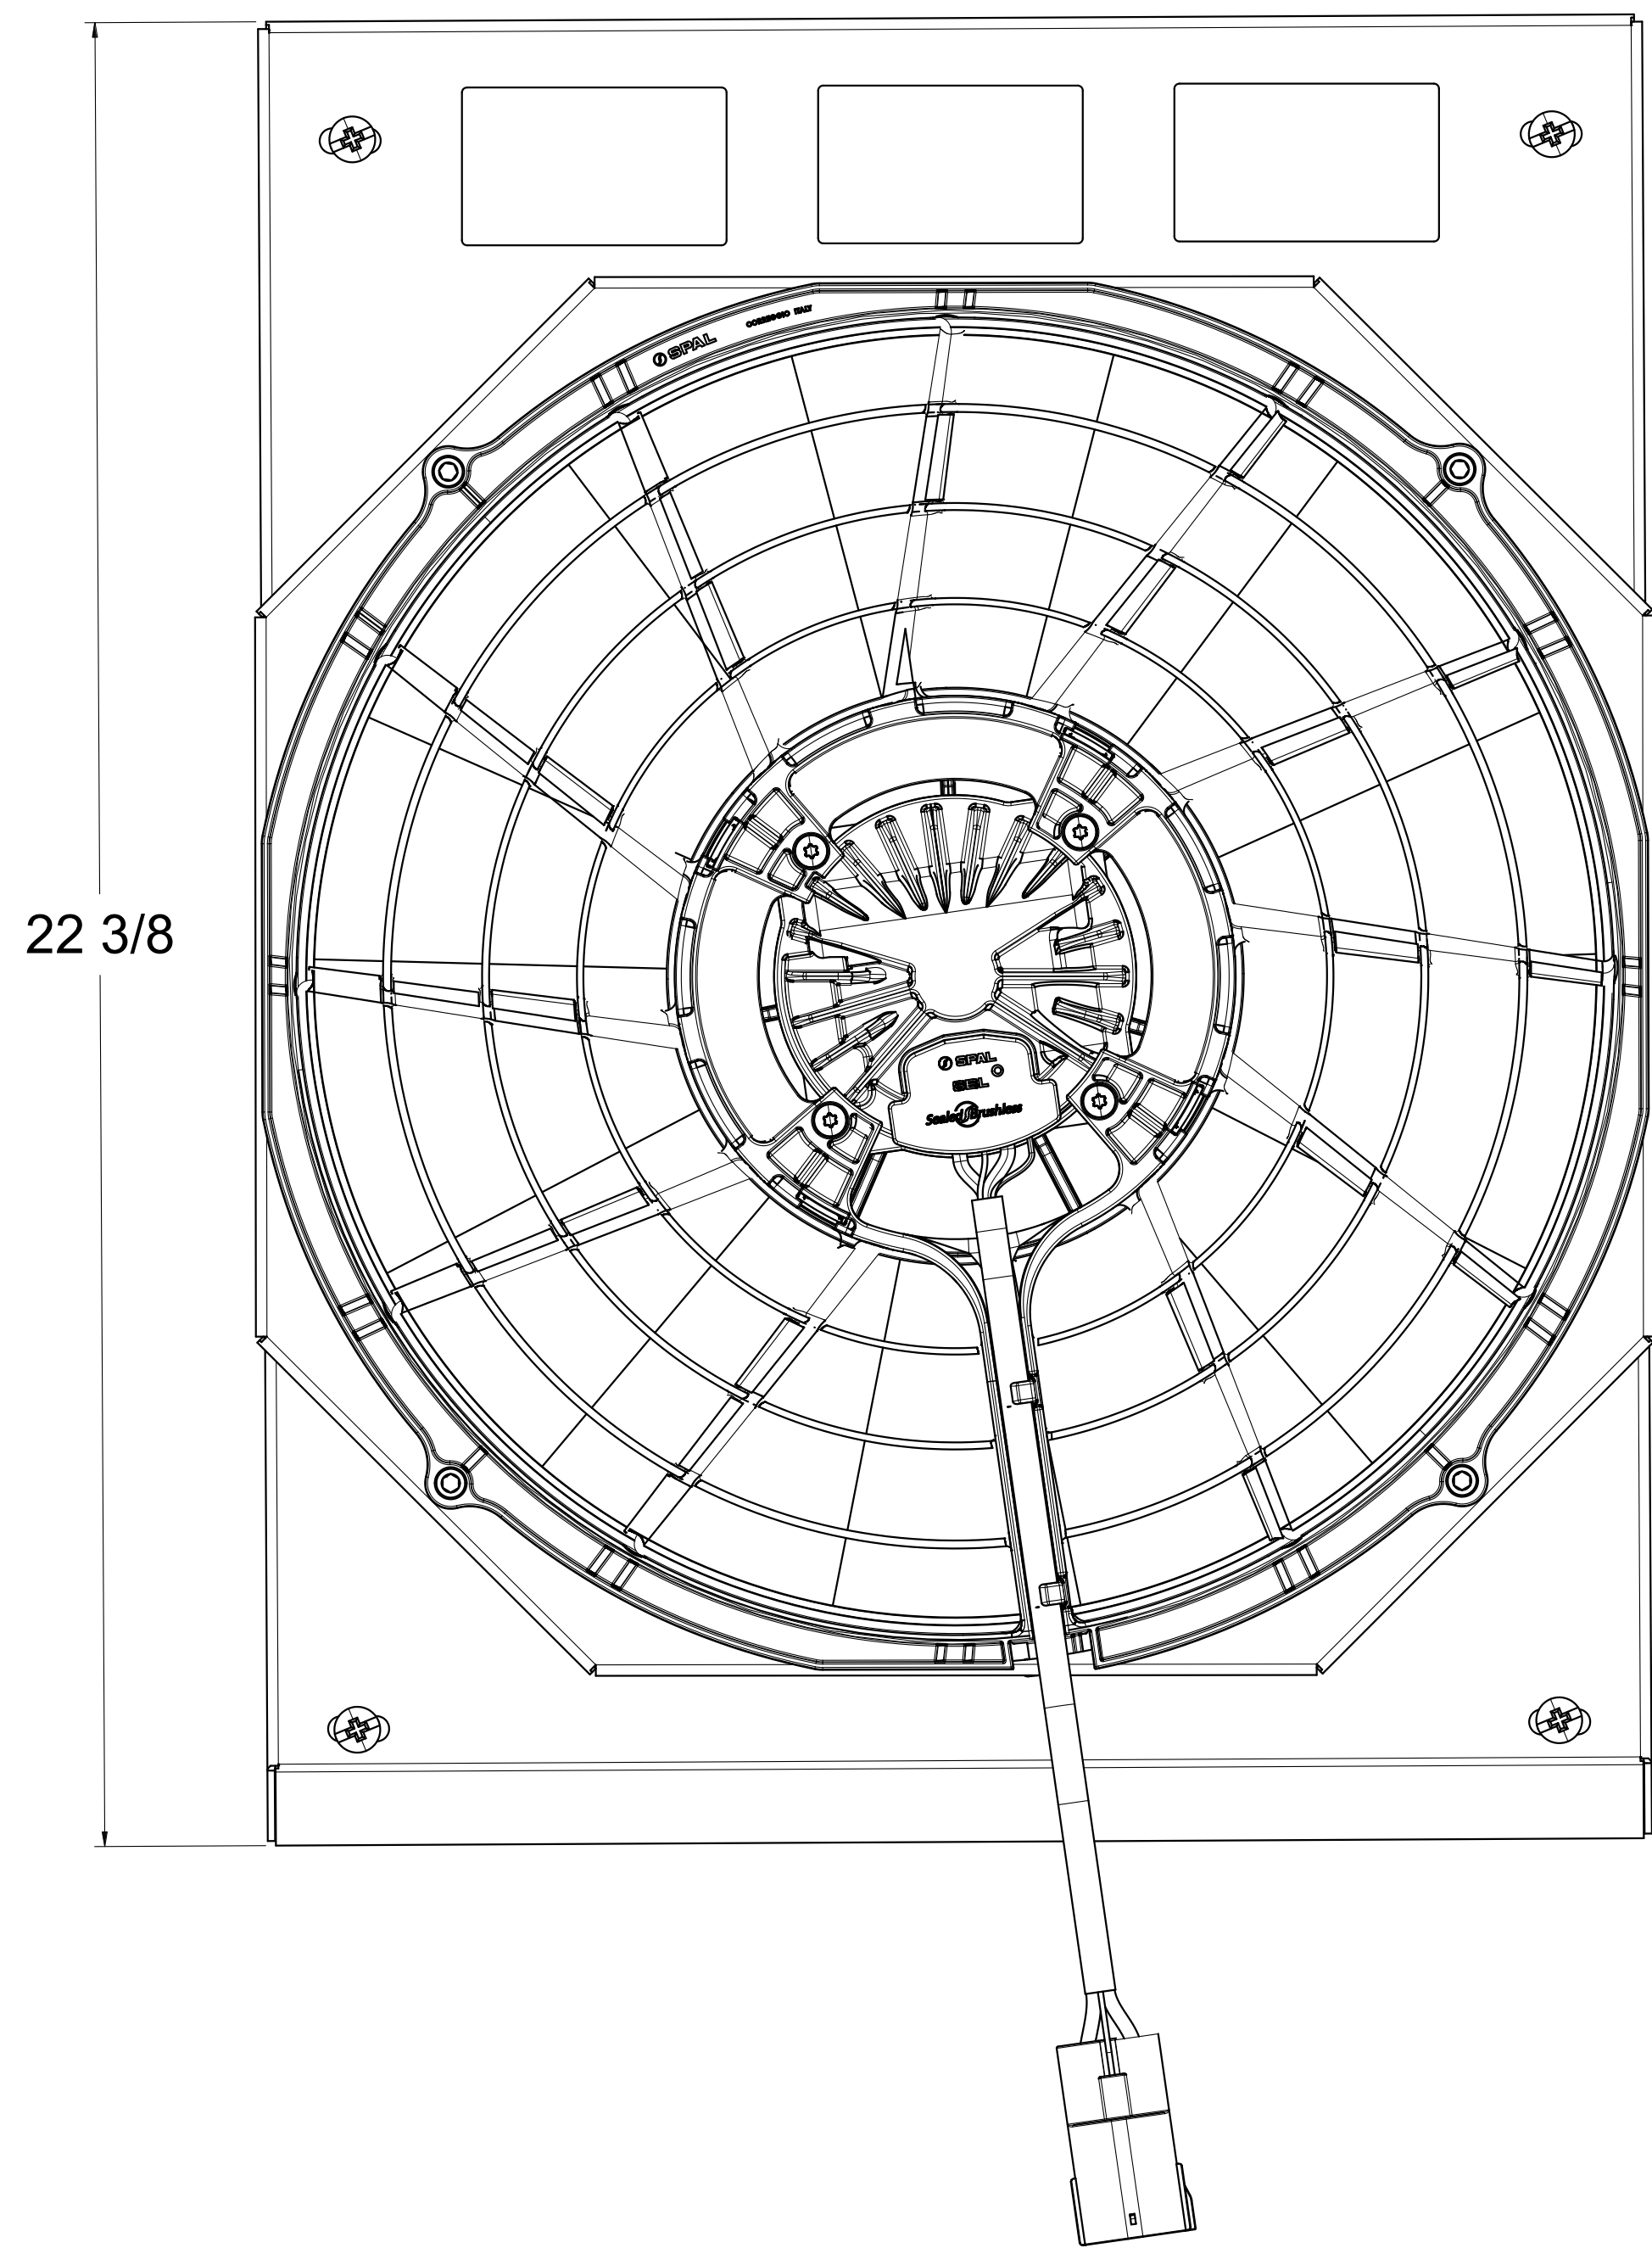

Fan Package SKU#	Fan Type	Dimension "X"
1-98504-008BL300	300 Watt Brushless	3.5"
1-98504-008BL500	500 Watt Brushless	3.5"

**Wizard**  
*cooling*  
Custom Aluminum Radiators  
[www.wizardcooling.com](http://www.wizardcooling.com)

Contact Us:  
716-655-6760

Drawing Name  
**1-98504-008BL**