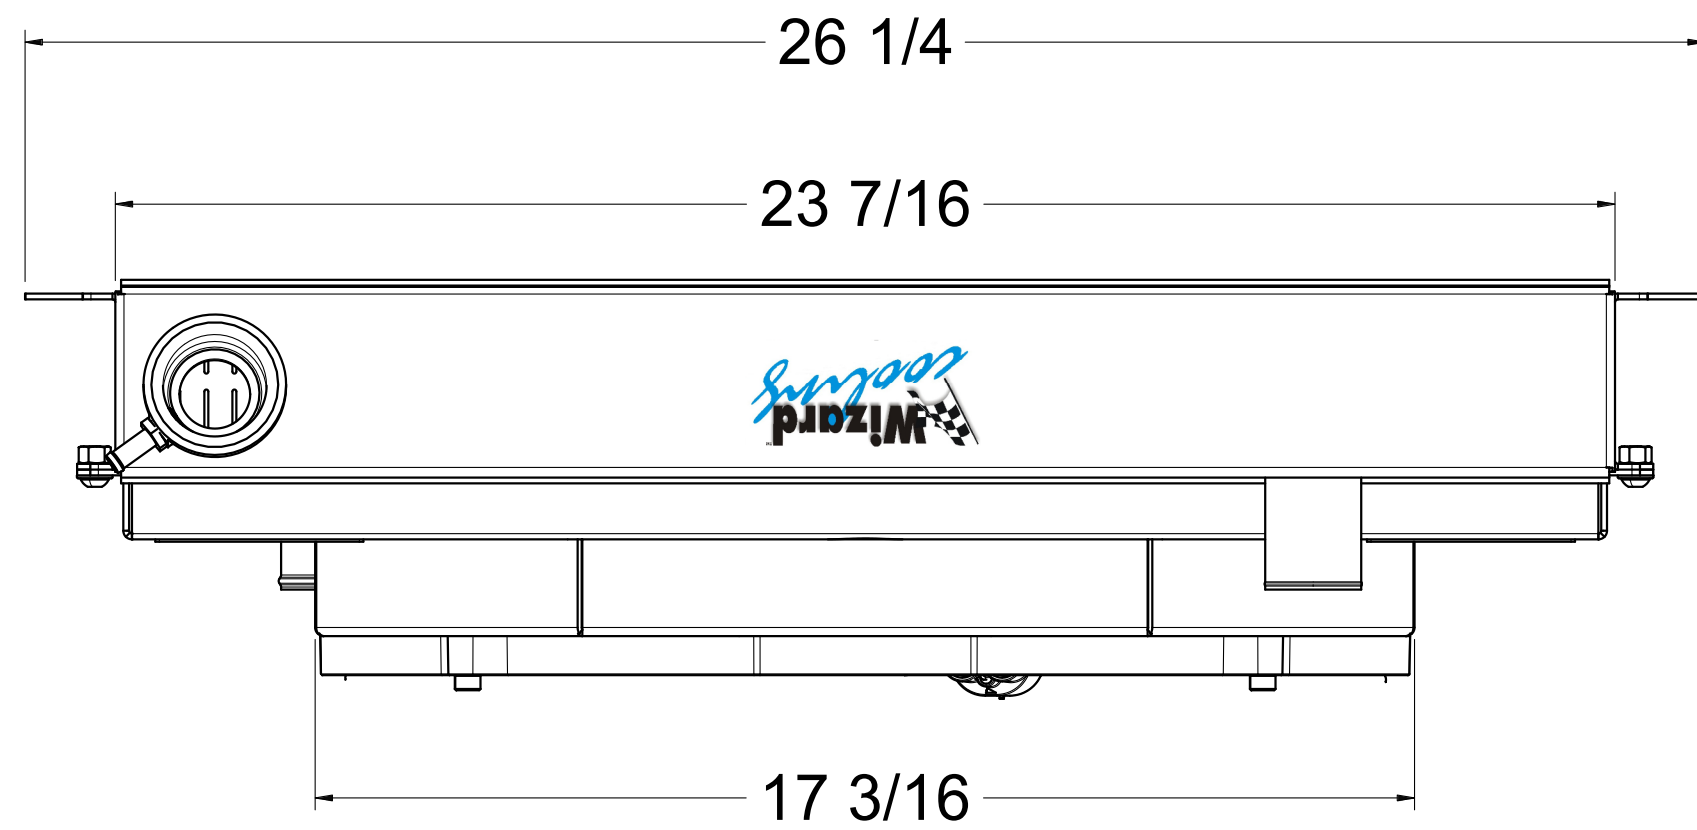

SKU #	Radiator DWG #	Radiator P/N	Transmission	Core Size	Shroud & Fan DWG #	Shroud & Fan P/N	Fan Type	Dimension "X"
1-98515-108BL300	1-98515-Radiator	1-98515-100	Manual	STANDARD (2 Rows of 1" Tubes)	1-98515-008BL (Dual Chamber Shroud)	1-98515-008BL300	300W Brushless	6.5"
1-98515-008BL500						500W Brushless		
1-98515-208BL300		1-98515-200		UPGRADED (2 Rows of 1.25" Tubes)		1-98515-008BL300	300W Brushless	
1-98515-208BL500						1-98515-008BL500	500W Brushless	