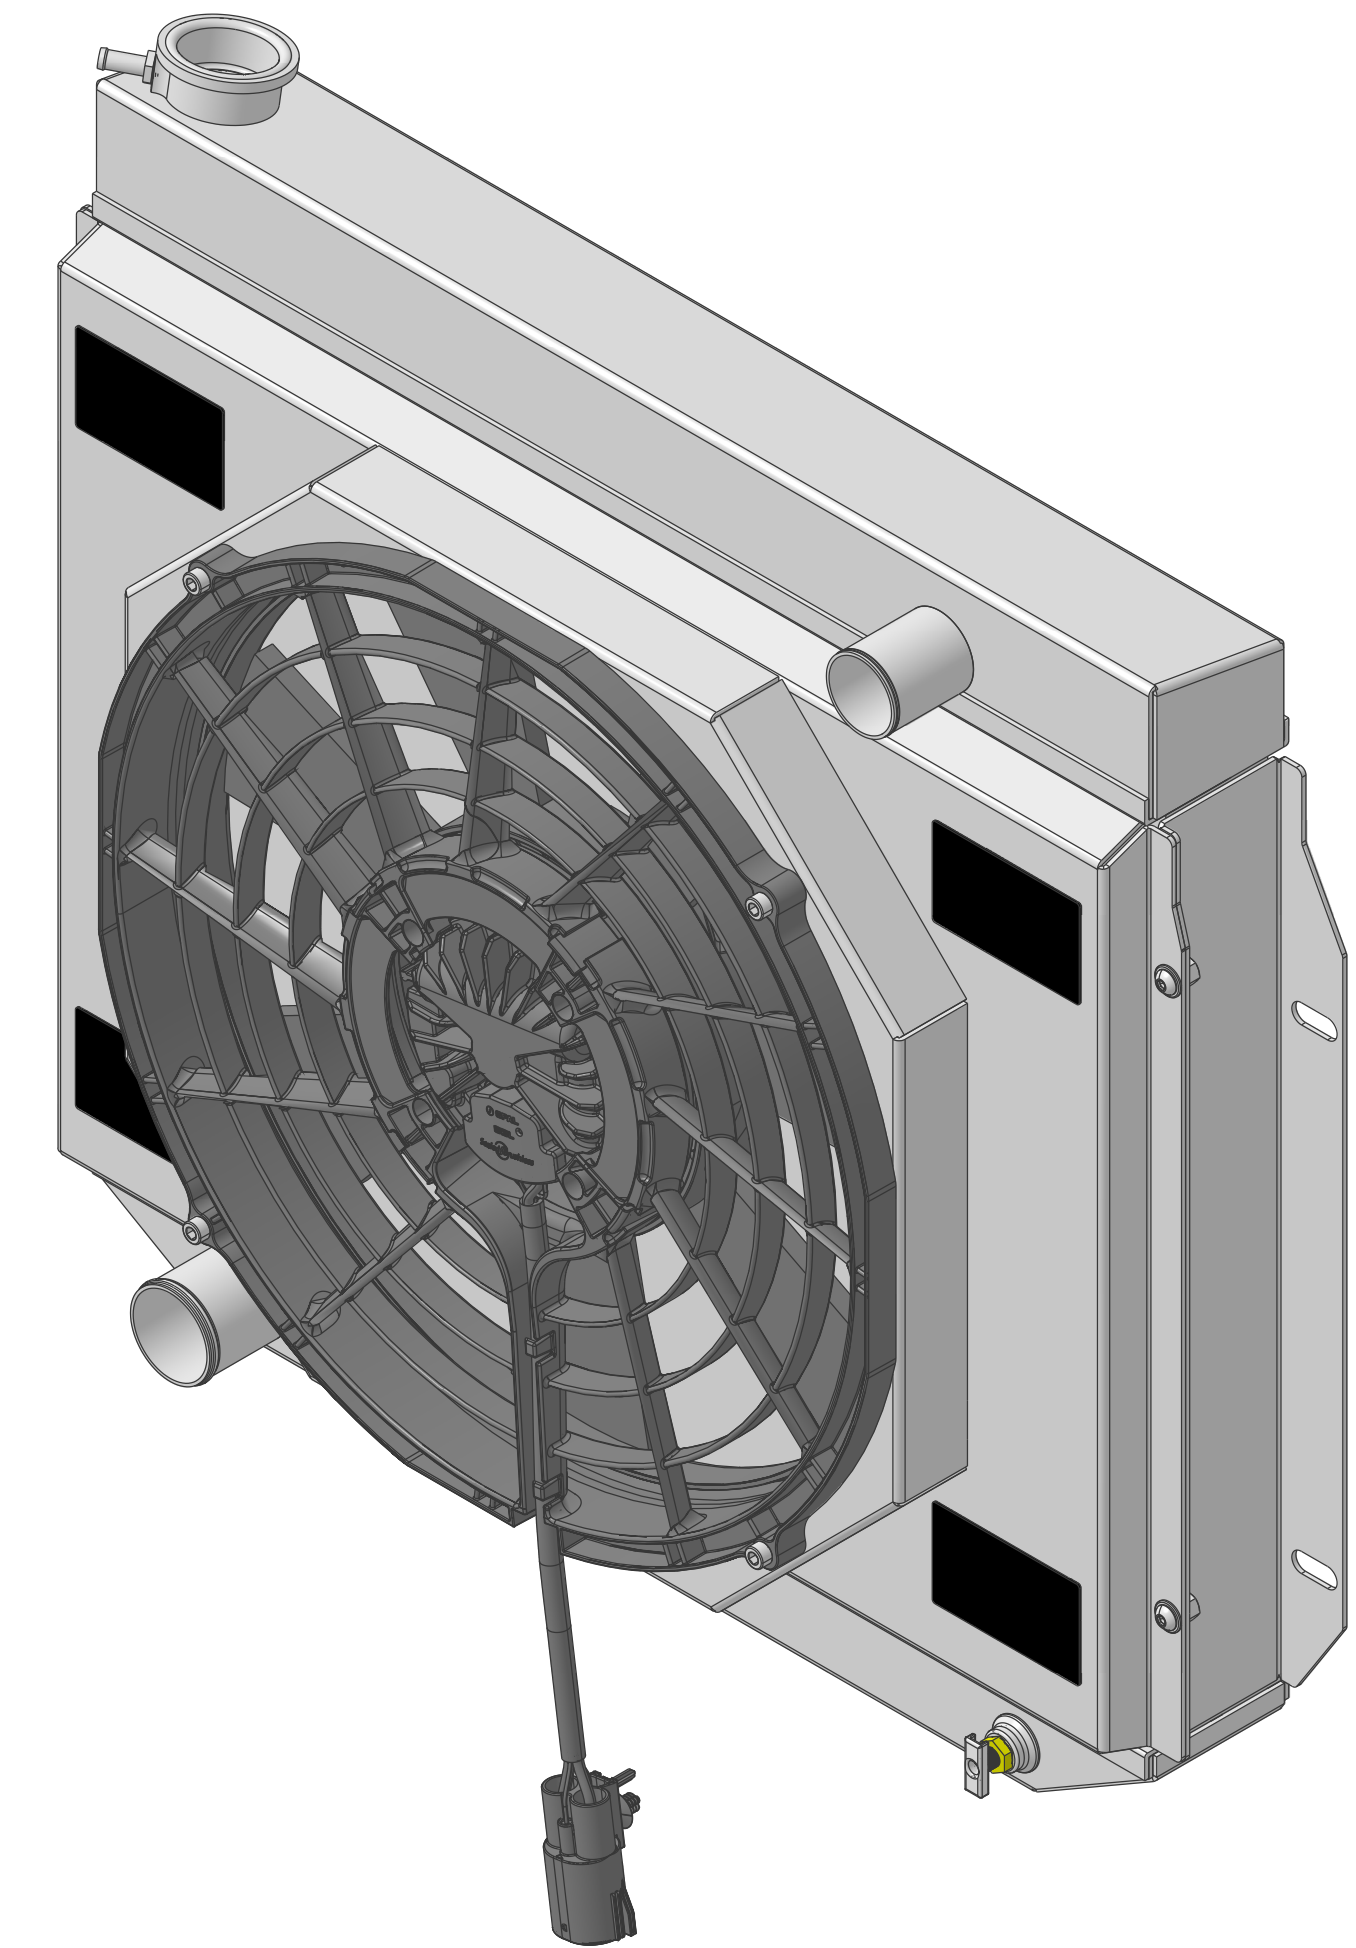

SKU #	Radiator DWG #	Radiator P/N	Transmission	Core Size	Shroud & Fan DWG #	Shroud & Fan P/N	Fan Type	Dimension "X"
1-98515-108BL300	1-98515-Radiator	1-98515-100	Manual	STANDARD (2 Rows of 1" Tubes)	1-98515-008BL (Dual Chamber Shroud)	1-98515-008BL300	300W Brushless	6.5"
1-98515-008BL500						500W Brushless		
1-98515-208BL300		1-98515-200		UPGRADED (2 Rows of 1.25" Tubes)		1-98515-008BL300	300W Brushless	
1-98515-208BL500						1-98515-008BL500	500W Brushless	