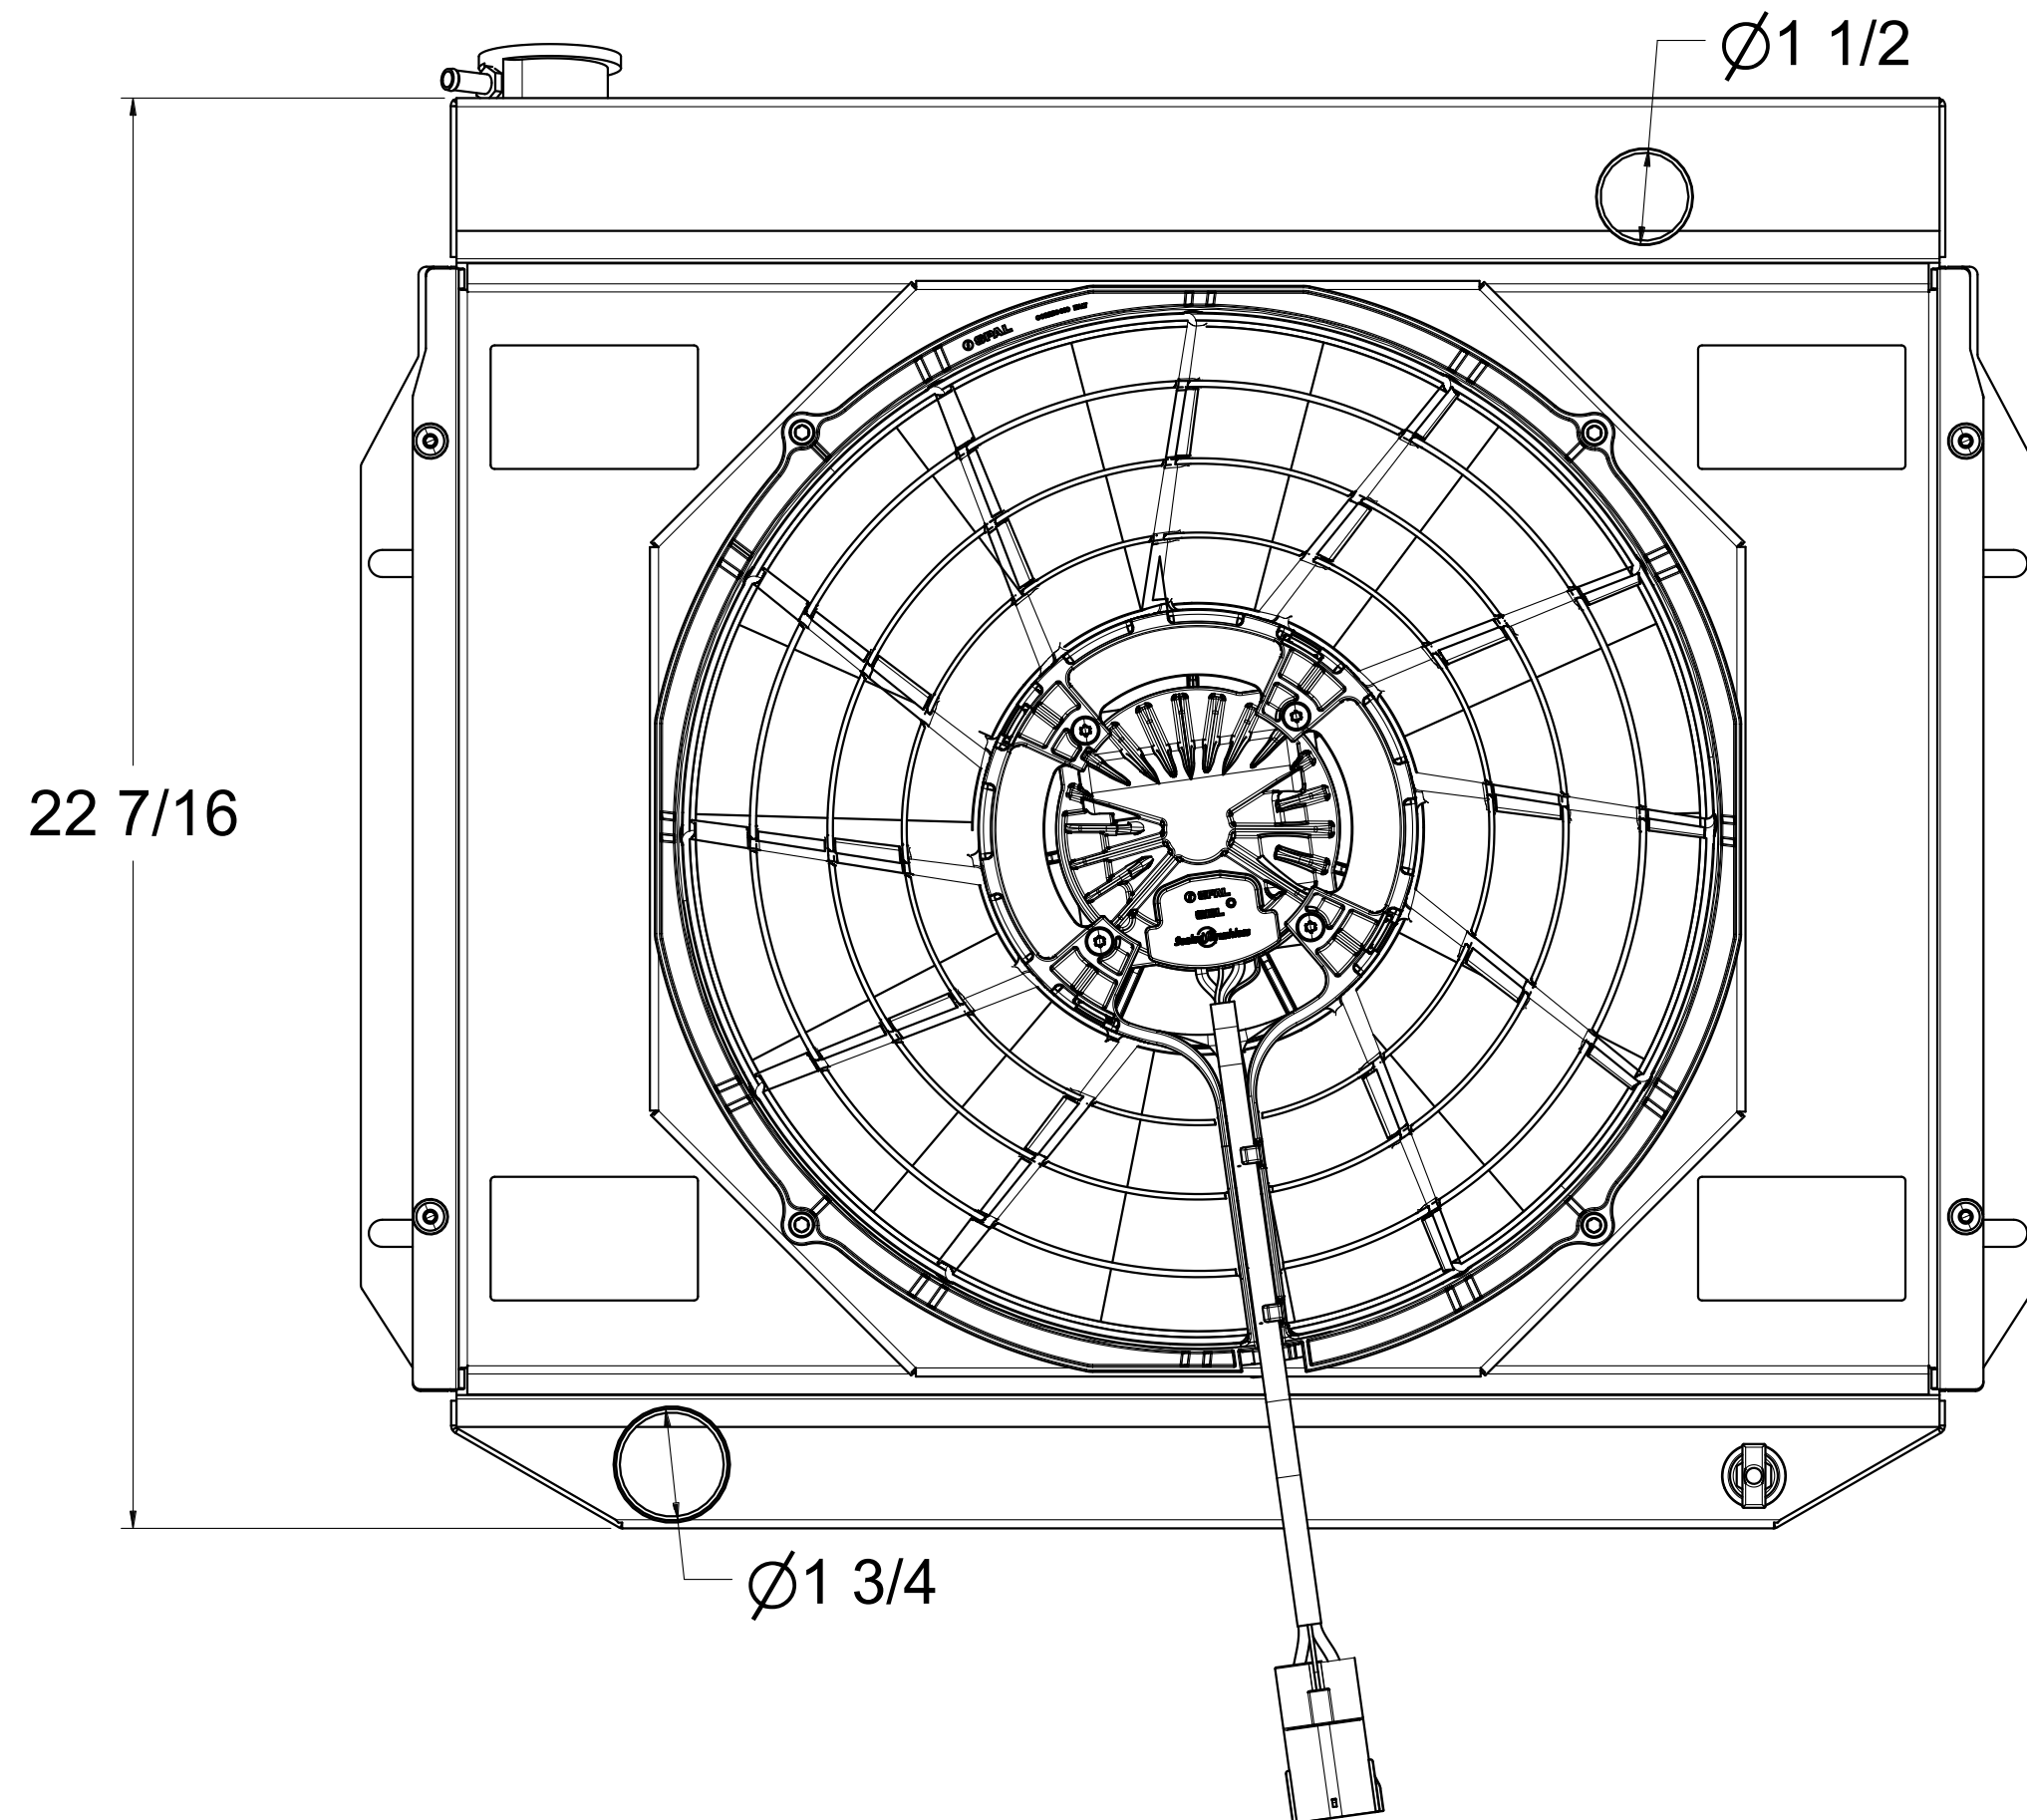

SKU #	Radiator DWG #	Radiator P/N	Transmission	Core Size	Shroud & Fan DWG #	Shroud & Fan P/N	Fan Type	Dimension "X"
1-98515-108BL300	1-98515-Radiator	1-98515-100	Manual	STANDARD (2 Rows of 1" Tubes)	1-98515-008BL (Dual Chamber Shroud)	1-98515-008BL300	300W Brushless	6.5"
1-98515-008BL500						500W Brushless		
1-98515-208BL300		1-98515-200		UPGRADED (2 Rows of 1.25" Tubes)		1-98515-008BL300	300W Brushless	
1-98515-208BL500						1-98515-008BL500	500W Brushless	