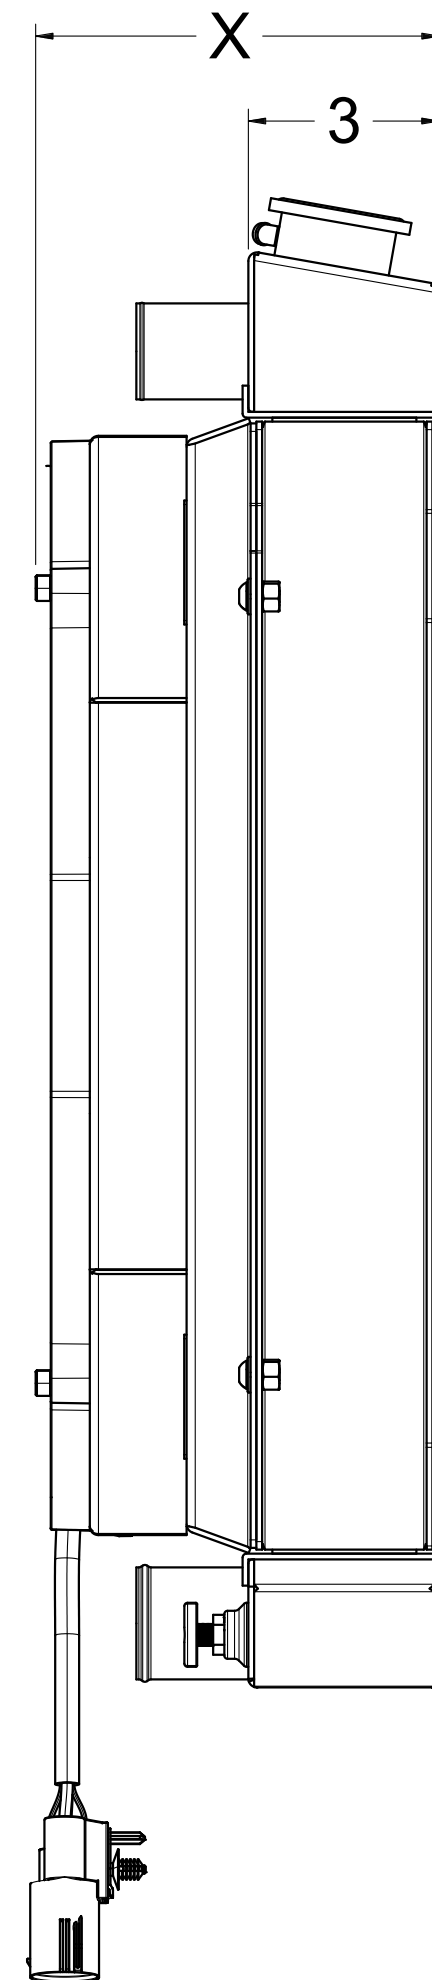

SKU #	Radiator DWG #	Radiator P/N	Transmission	Core Size	Shroud & Fan DWG #	Shroud & Fan P/N	Fan Type	Dimension "X"
1-98515-108BL300	1-98515-Radiator	1-98515-100	Manual	STANDARD (2 Rows of 1" Tubes)	1-98515-008BL (Dual Chamber Shroud)	1-98515-008BL300	300W Brushless	6.5"
1-98515-008BL500						500W Brushless		
1-98515-208BL300		1-98515-200		UPGRADED (2 Rows of 1.25" Tubes)		1-98515-008BL300	300W Brushless	
1-98515-208BL500						1-98515-008BL500	500W Brushless	