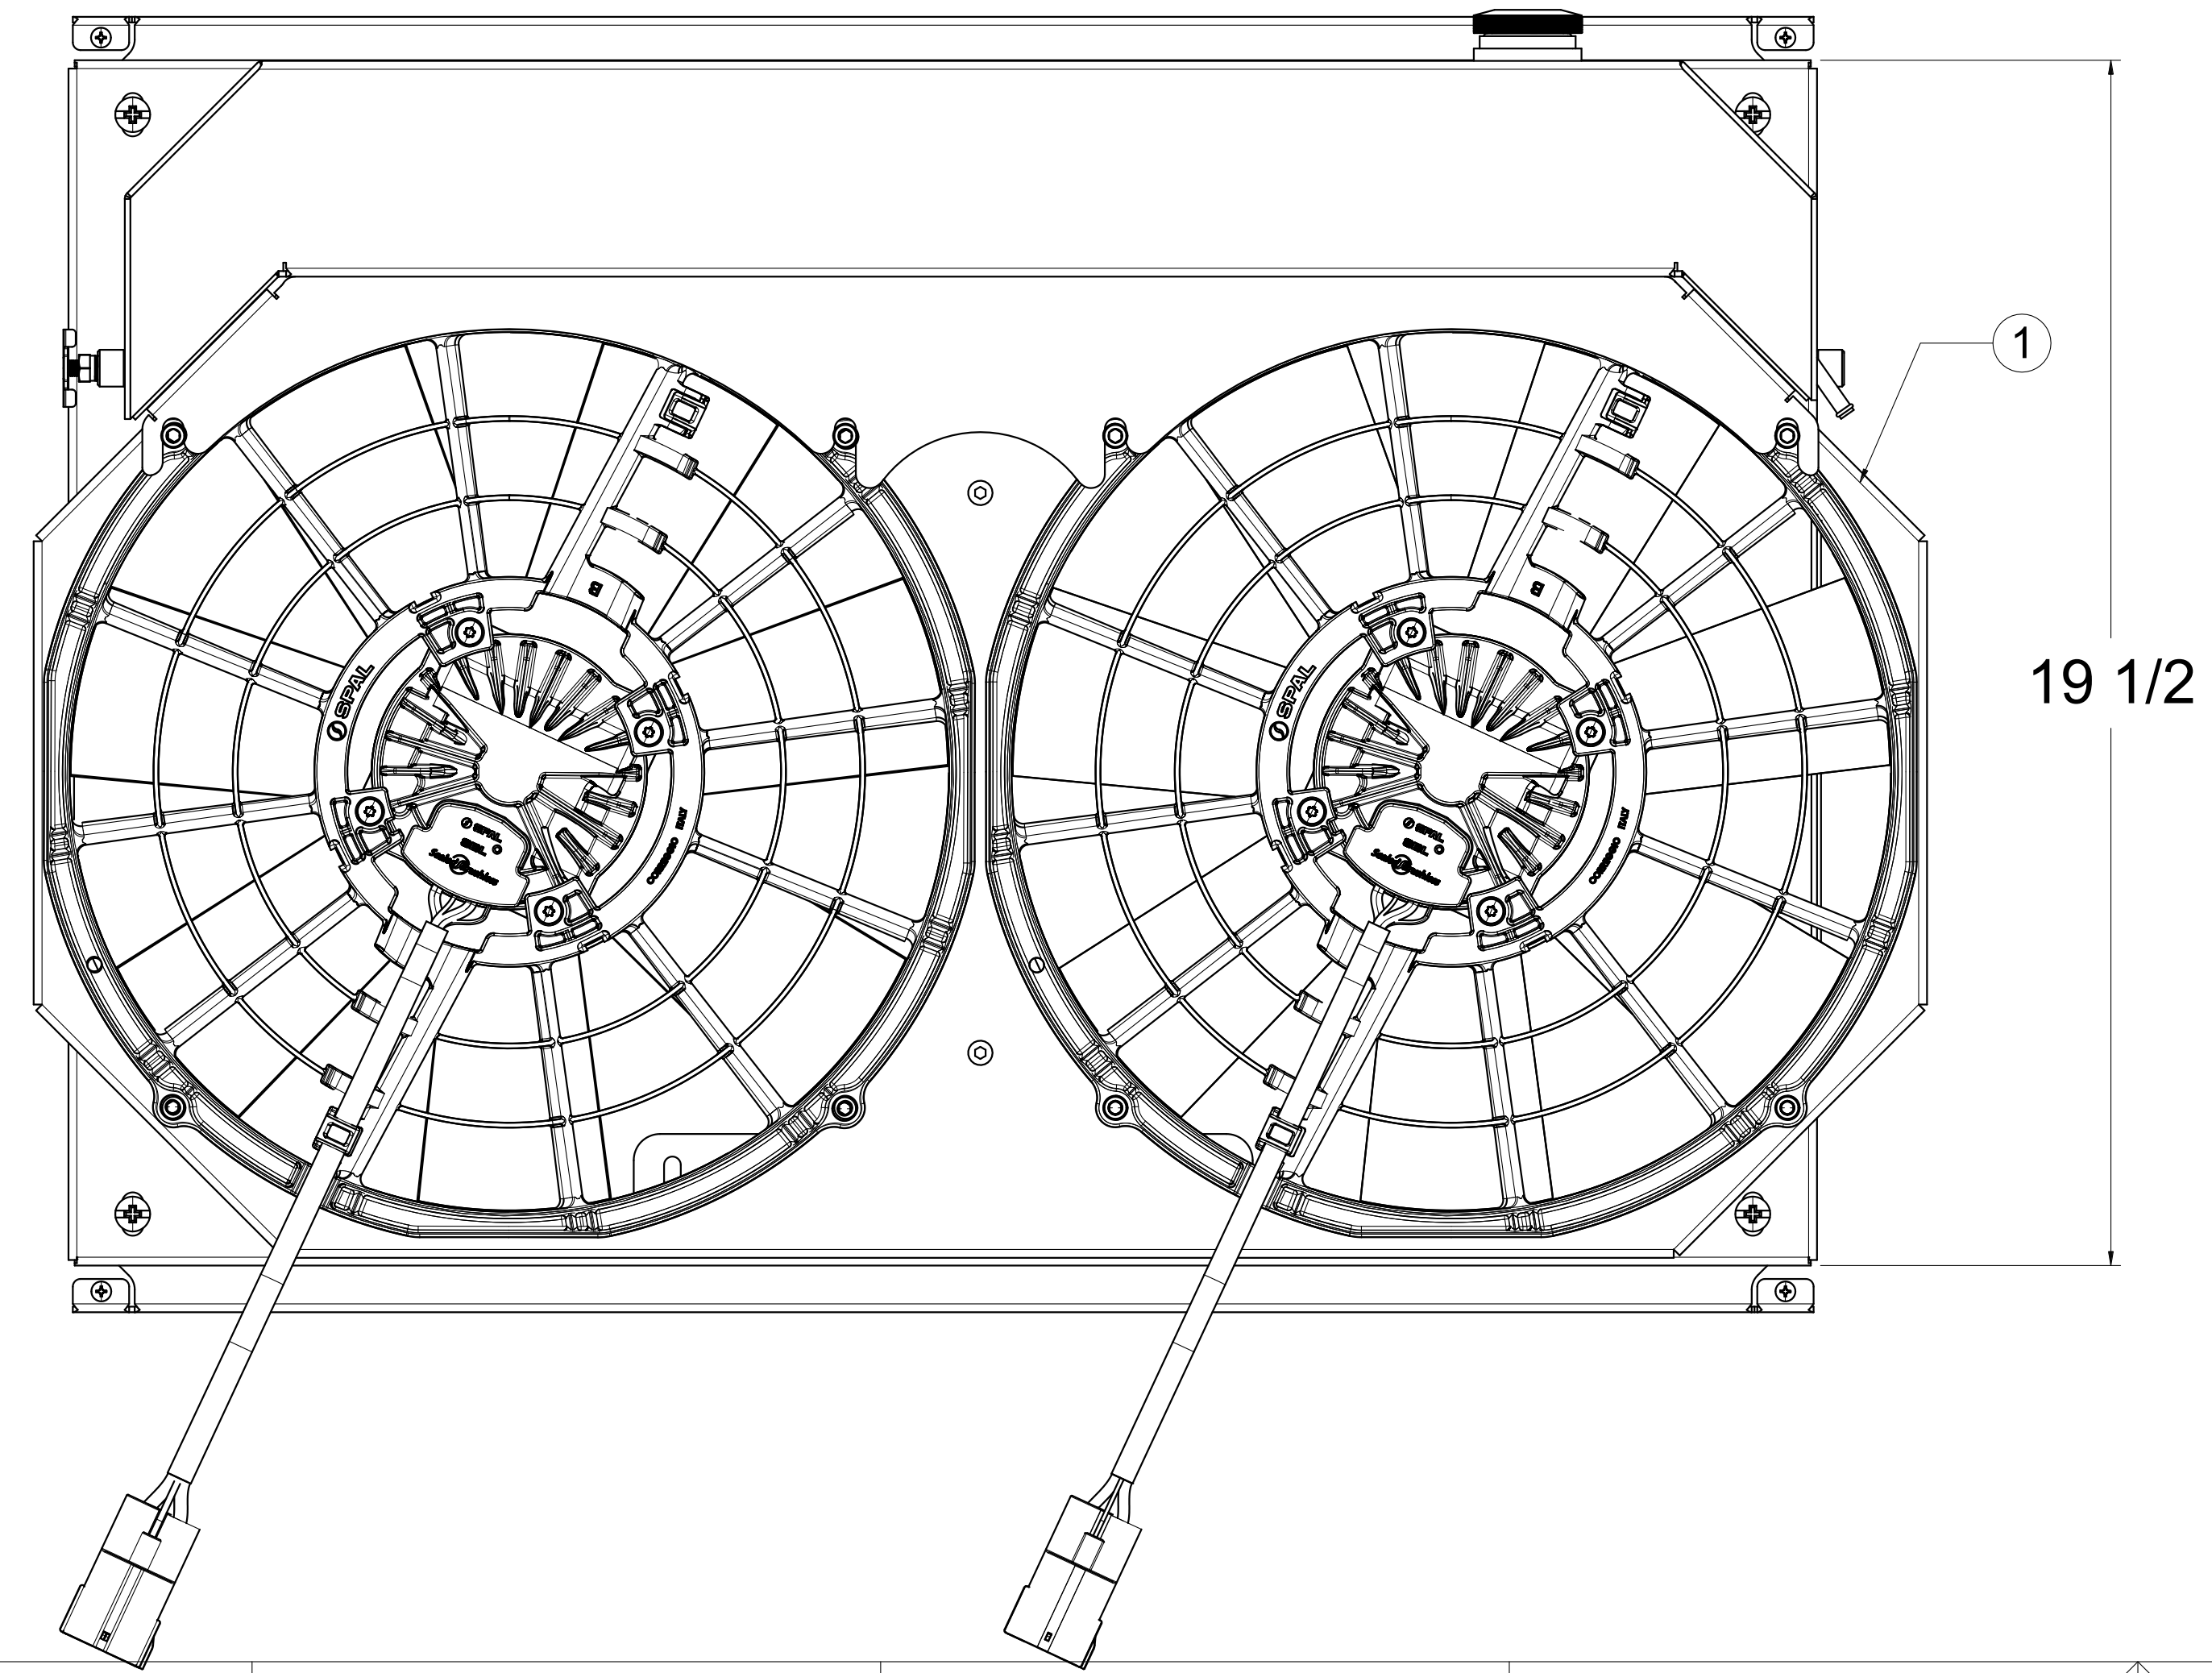

8 7 6 5 4 3 2 1

REVISIONS				
ZONE	REV	DESCRIPTION	DATE	APPROVED

SKU #	Shroud & Fan Dwg #	Shroud & Fan P/N	Dimension "X"	Core Mount Series	Expansion Tank P/N	Fan Type
1-716-002BL300225XR	1-716-002BL	1-361-002BL300225	1 7/16"	-100 (Standard)	1-716-000XR	300 Watt 14" Brushless
1-716-002BL500225XR		1-361-002BL500275				500 Watt 14" Brushless

Item Number	Quantity	Part Name	Part Number	Revision	Comment
1	1	1-716-002BL	See Table "Shroud & Fan P/N"		
2	1	1-716-000XR	Expansion Tank Right		

DRAWN SH	DATE 4-23-25	Title: <b>1-716-002BLXR</b>			
CHECKED	QA				
MFG	APPROVED	SIZE D	FSCM NO.	DWG NO.	REV -
SCALE 1:1		SHEET			

8 7 6 5 4 3 2 1