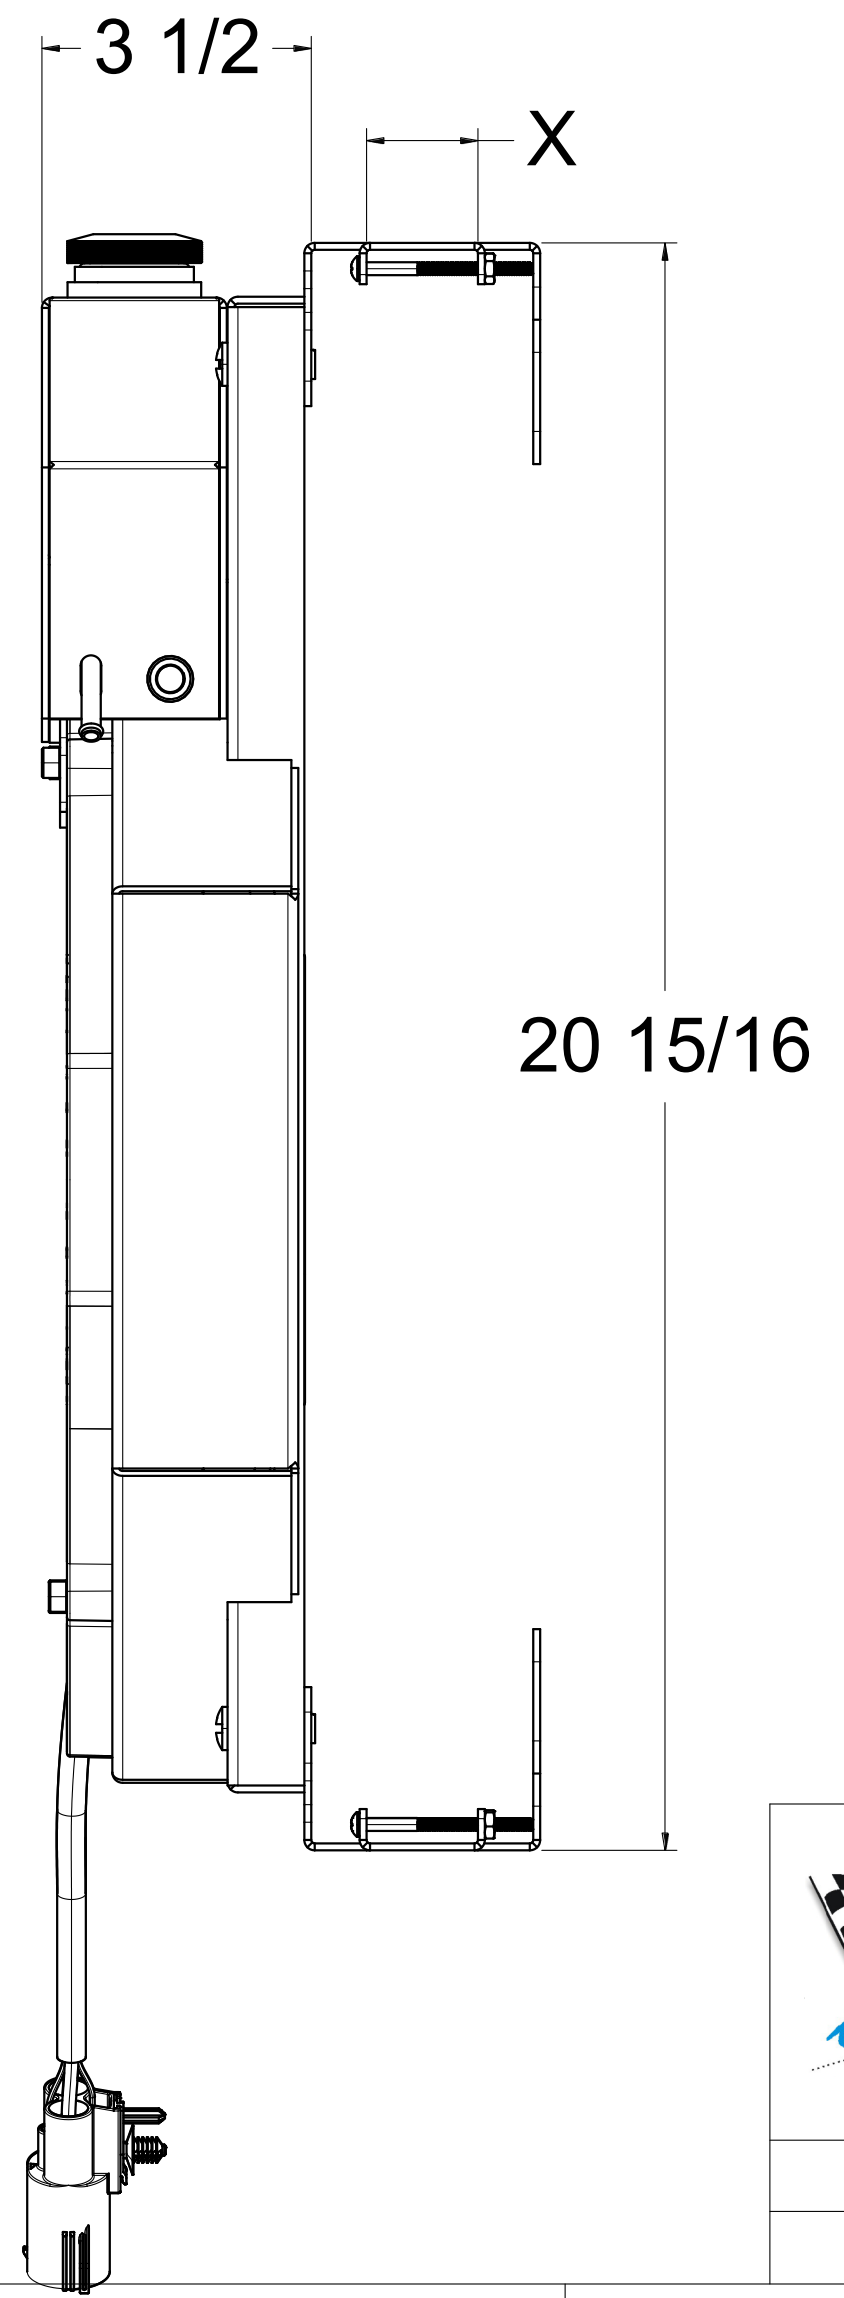

8 7 6 5 4 3 2 1

REVISIONS				
ZONE	REV	DESCRIPTION	DATE	APPROVED

SKU #	Shroud & Fan Dwg #	Shroud & Fan P/N	Dimension "X"	Core Mount Series	Expansion Tank P/N	Fan Type
1-716-002BL300225XR	1-716-002BL	1-361-002BL300225	1 7/16"	-100 (Standard)	1-716-000XR	300 Watt 14" Brushless
1-716-002BL500225XR		1-361-002BL500275				500 Watt 14" Brushless

Item Number	Quantity	Part Name	Part Number	Revision	Comment
1	1	1-716-002BL	See Table "Shroud & Fan P/N"		
2	1	1-716-000XR	Expansion Tank Right		

DRAWN SH	DATE 4-23-25	Title: <b>1-716-002BLXR</b>			
CHECKED	QA				
MFG	APPROVED	SIZE D	FSCM NO.	DWG NO.	REV -
SCALE 1:1		SHEET			

8 7 6 5 4 3 2 1