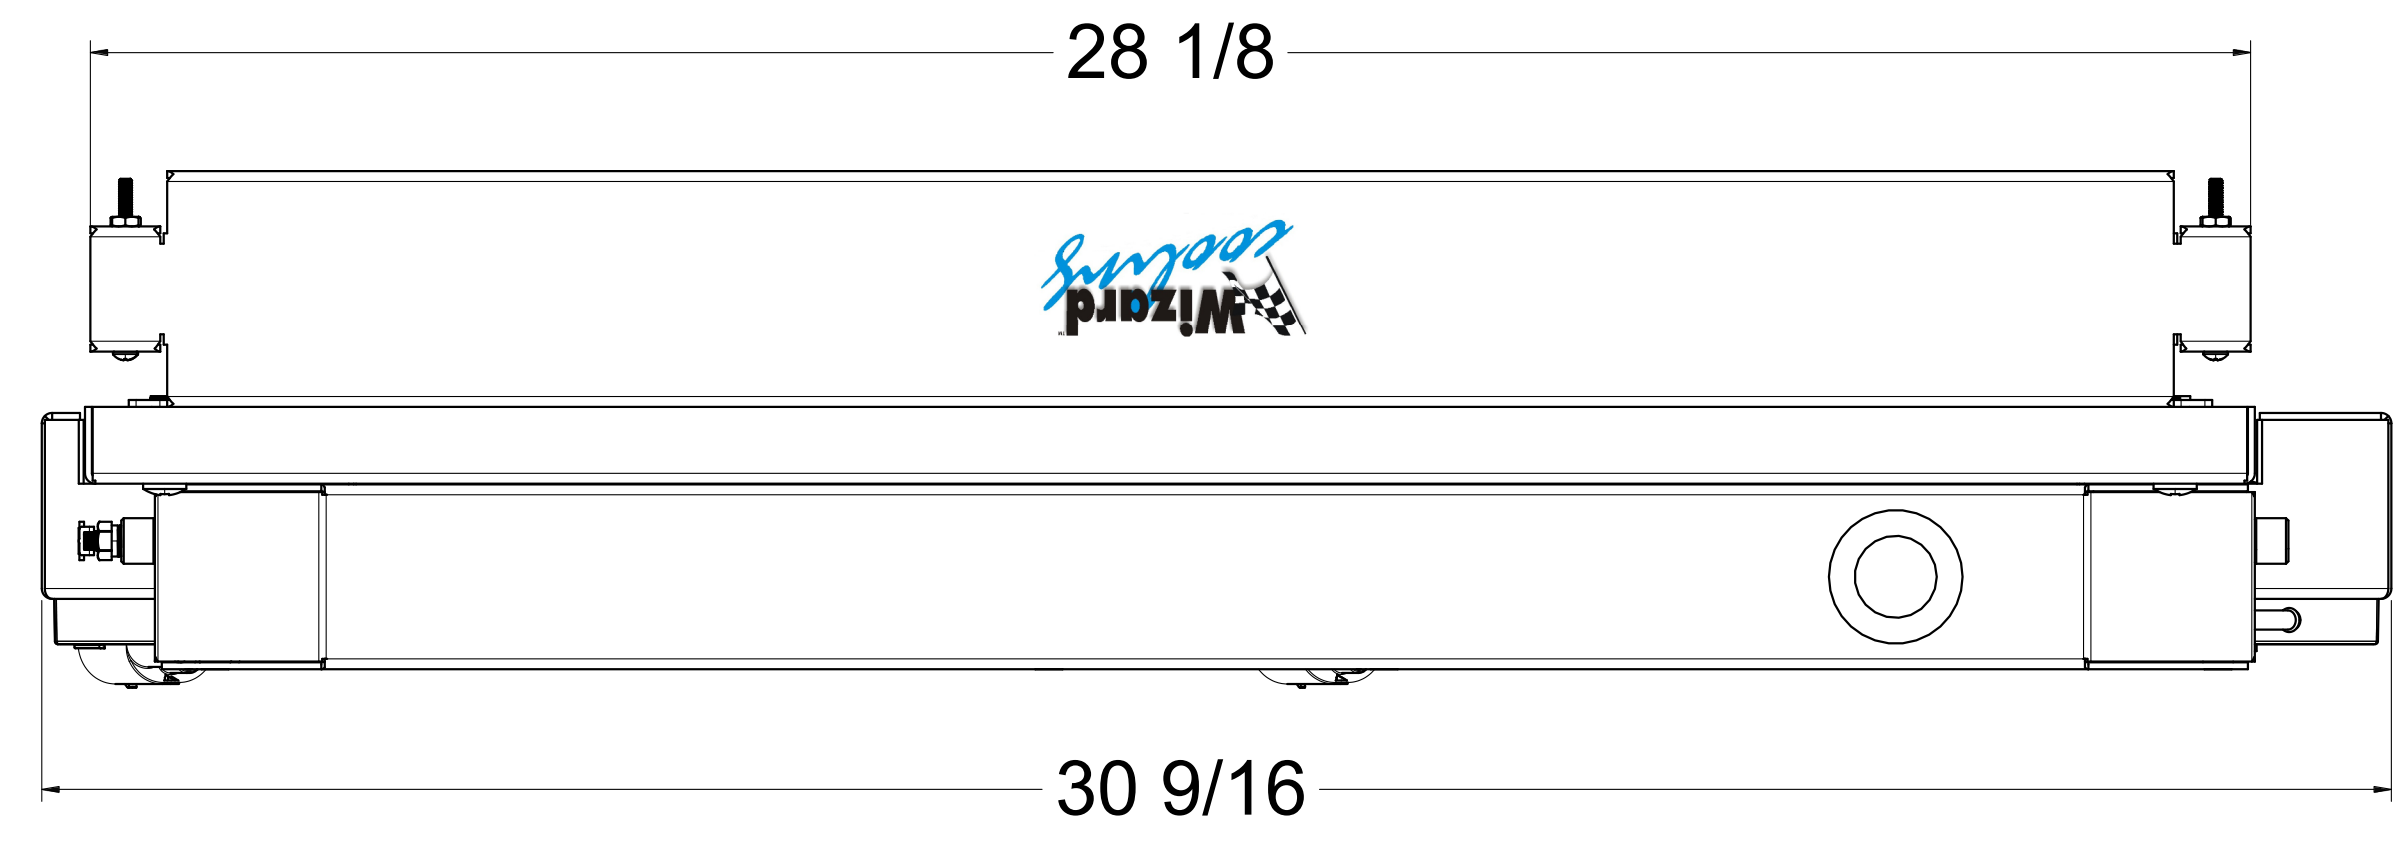

8 7 6 5 4 3 2 1

REVISIONS				
ZONE	REV	DESCRIPTION	DATE	APPROVED

SKU #	Shroud & Fan Dwg #	Shroud & Fan P/N	Dimension "X"	Core Mount Series	Expansion Tank P/N	Fan Type
1-716-002BL300225XR	1-716-002BL	1-361-002BL300225	1 7/16"	-100 (Standard)	1-716-000XR	300 Watt 14" Brushless
1-716-002BL500225XR		1-361-002BL500275				500 Watt 14" Brushless

Item Number	Quantity	Part Name	Part Number	Revision	Comment
1	1	1-716-002BL	See Table "Shroud & Fan P/N"		
2	1	1-716-000XR	Expansion Tank Right		

DRAWN SH	DATE 4-23-25	Title: <b>1-716-002BLXR</b>			
CHECKED	QA				
MFG	APPROVED	SIZE D	FSCM NO.	DWG NO.	REV -
SCALE 1:1		SHEET			