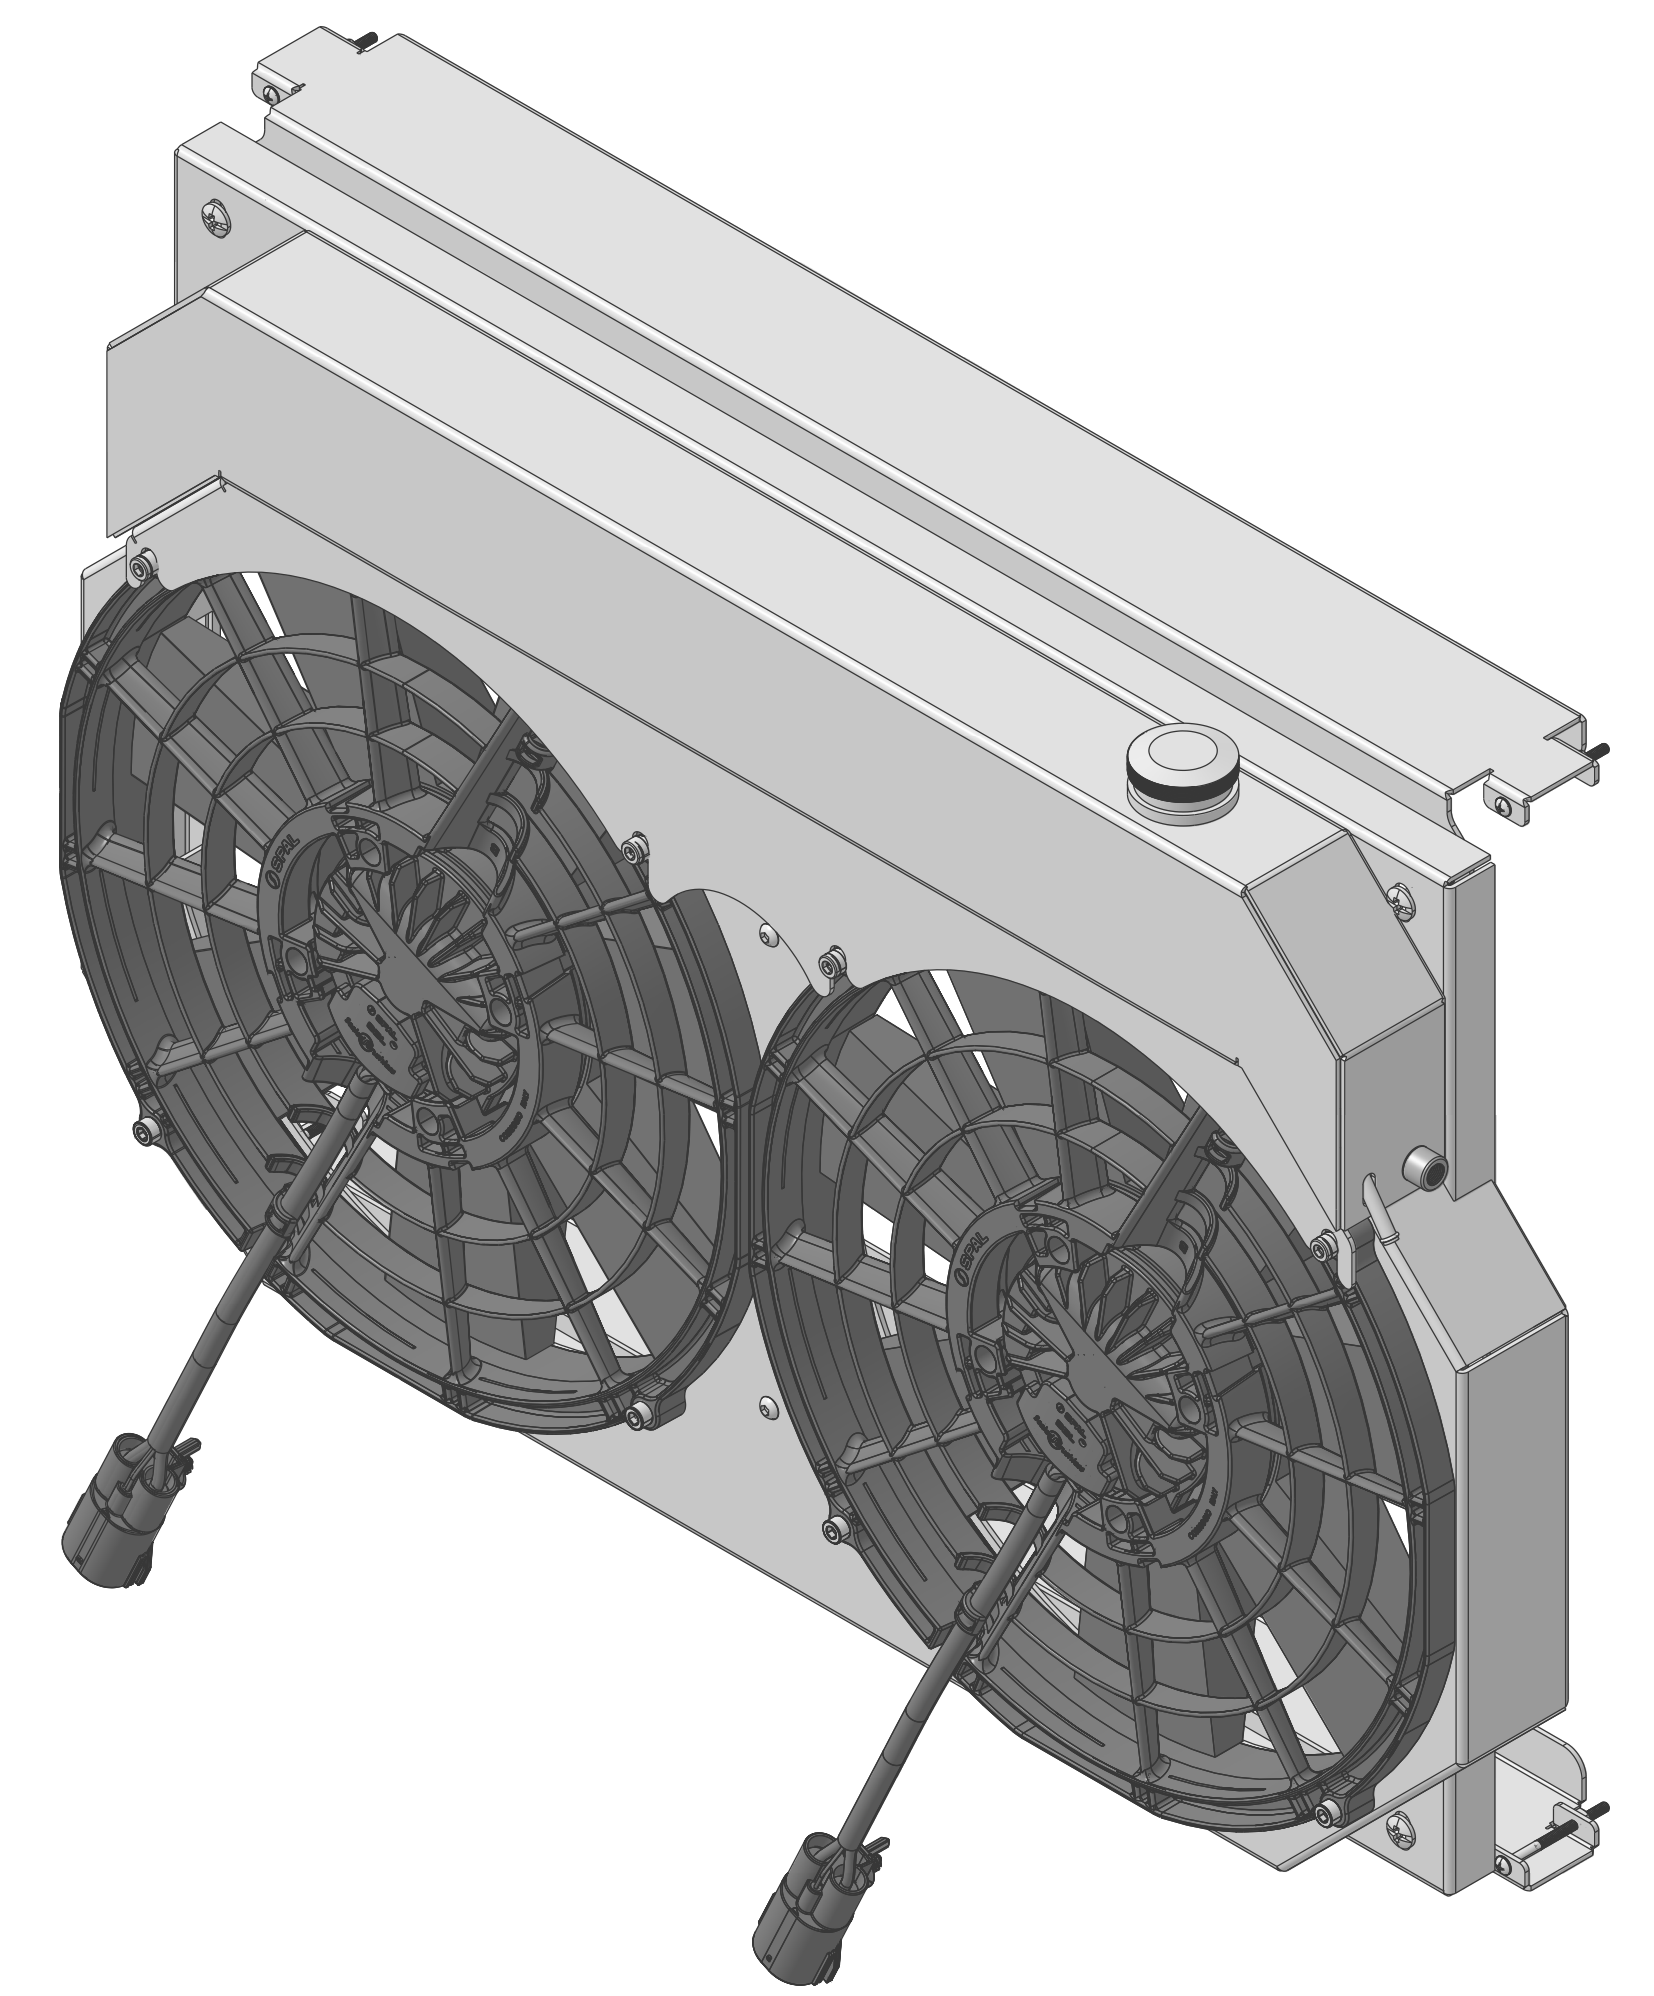

8 7 6 5 4 3 2 1

REVISIONS				
ZONE	REV	DESCRIPTION	DATE	APPROVED

SKU #	Shroud & Fan Dwg #	Shroud & Fan P/N	Dimension "X"	Core Mount Series	Expansion Tank P/N	Fan Type
1-716-002BL300225XR	1-716-002BL	1-361-002BL300225	1 7/16"	-100 (Standard)	1-716-000XR	300 Watt 14" Brushless
1-716-002BL500225XR		1-361-002BL500275				500 Watt 14" Brushless

Item Number	Quantity	Part Name	Part Number	Revision	Comment
1	1	1-716-002BL	See Table "Shroud & Fan P/N"		
2	1	1-716-000XR	Expansion Tank Right		

DRAWN SH	DATE 4-23-25	Title: <b>1-716-002BLXR</b>			
CHECKED	QA				
MFG	APPROVED	SIZE D	FSCM NO.	DWG NO.	REV -
SCALE 1:1		SHEET			