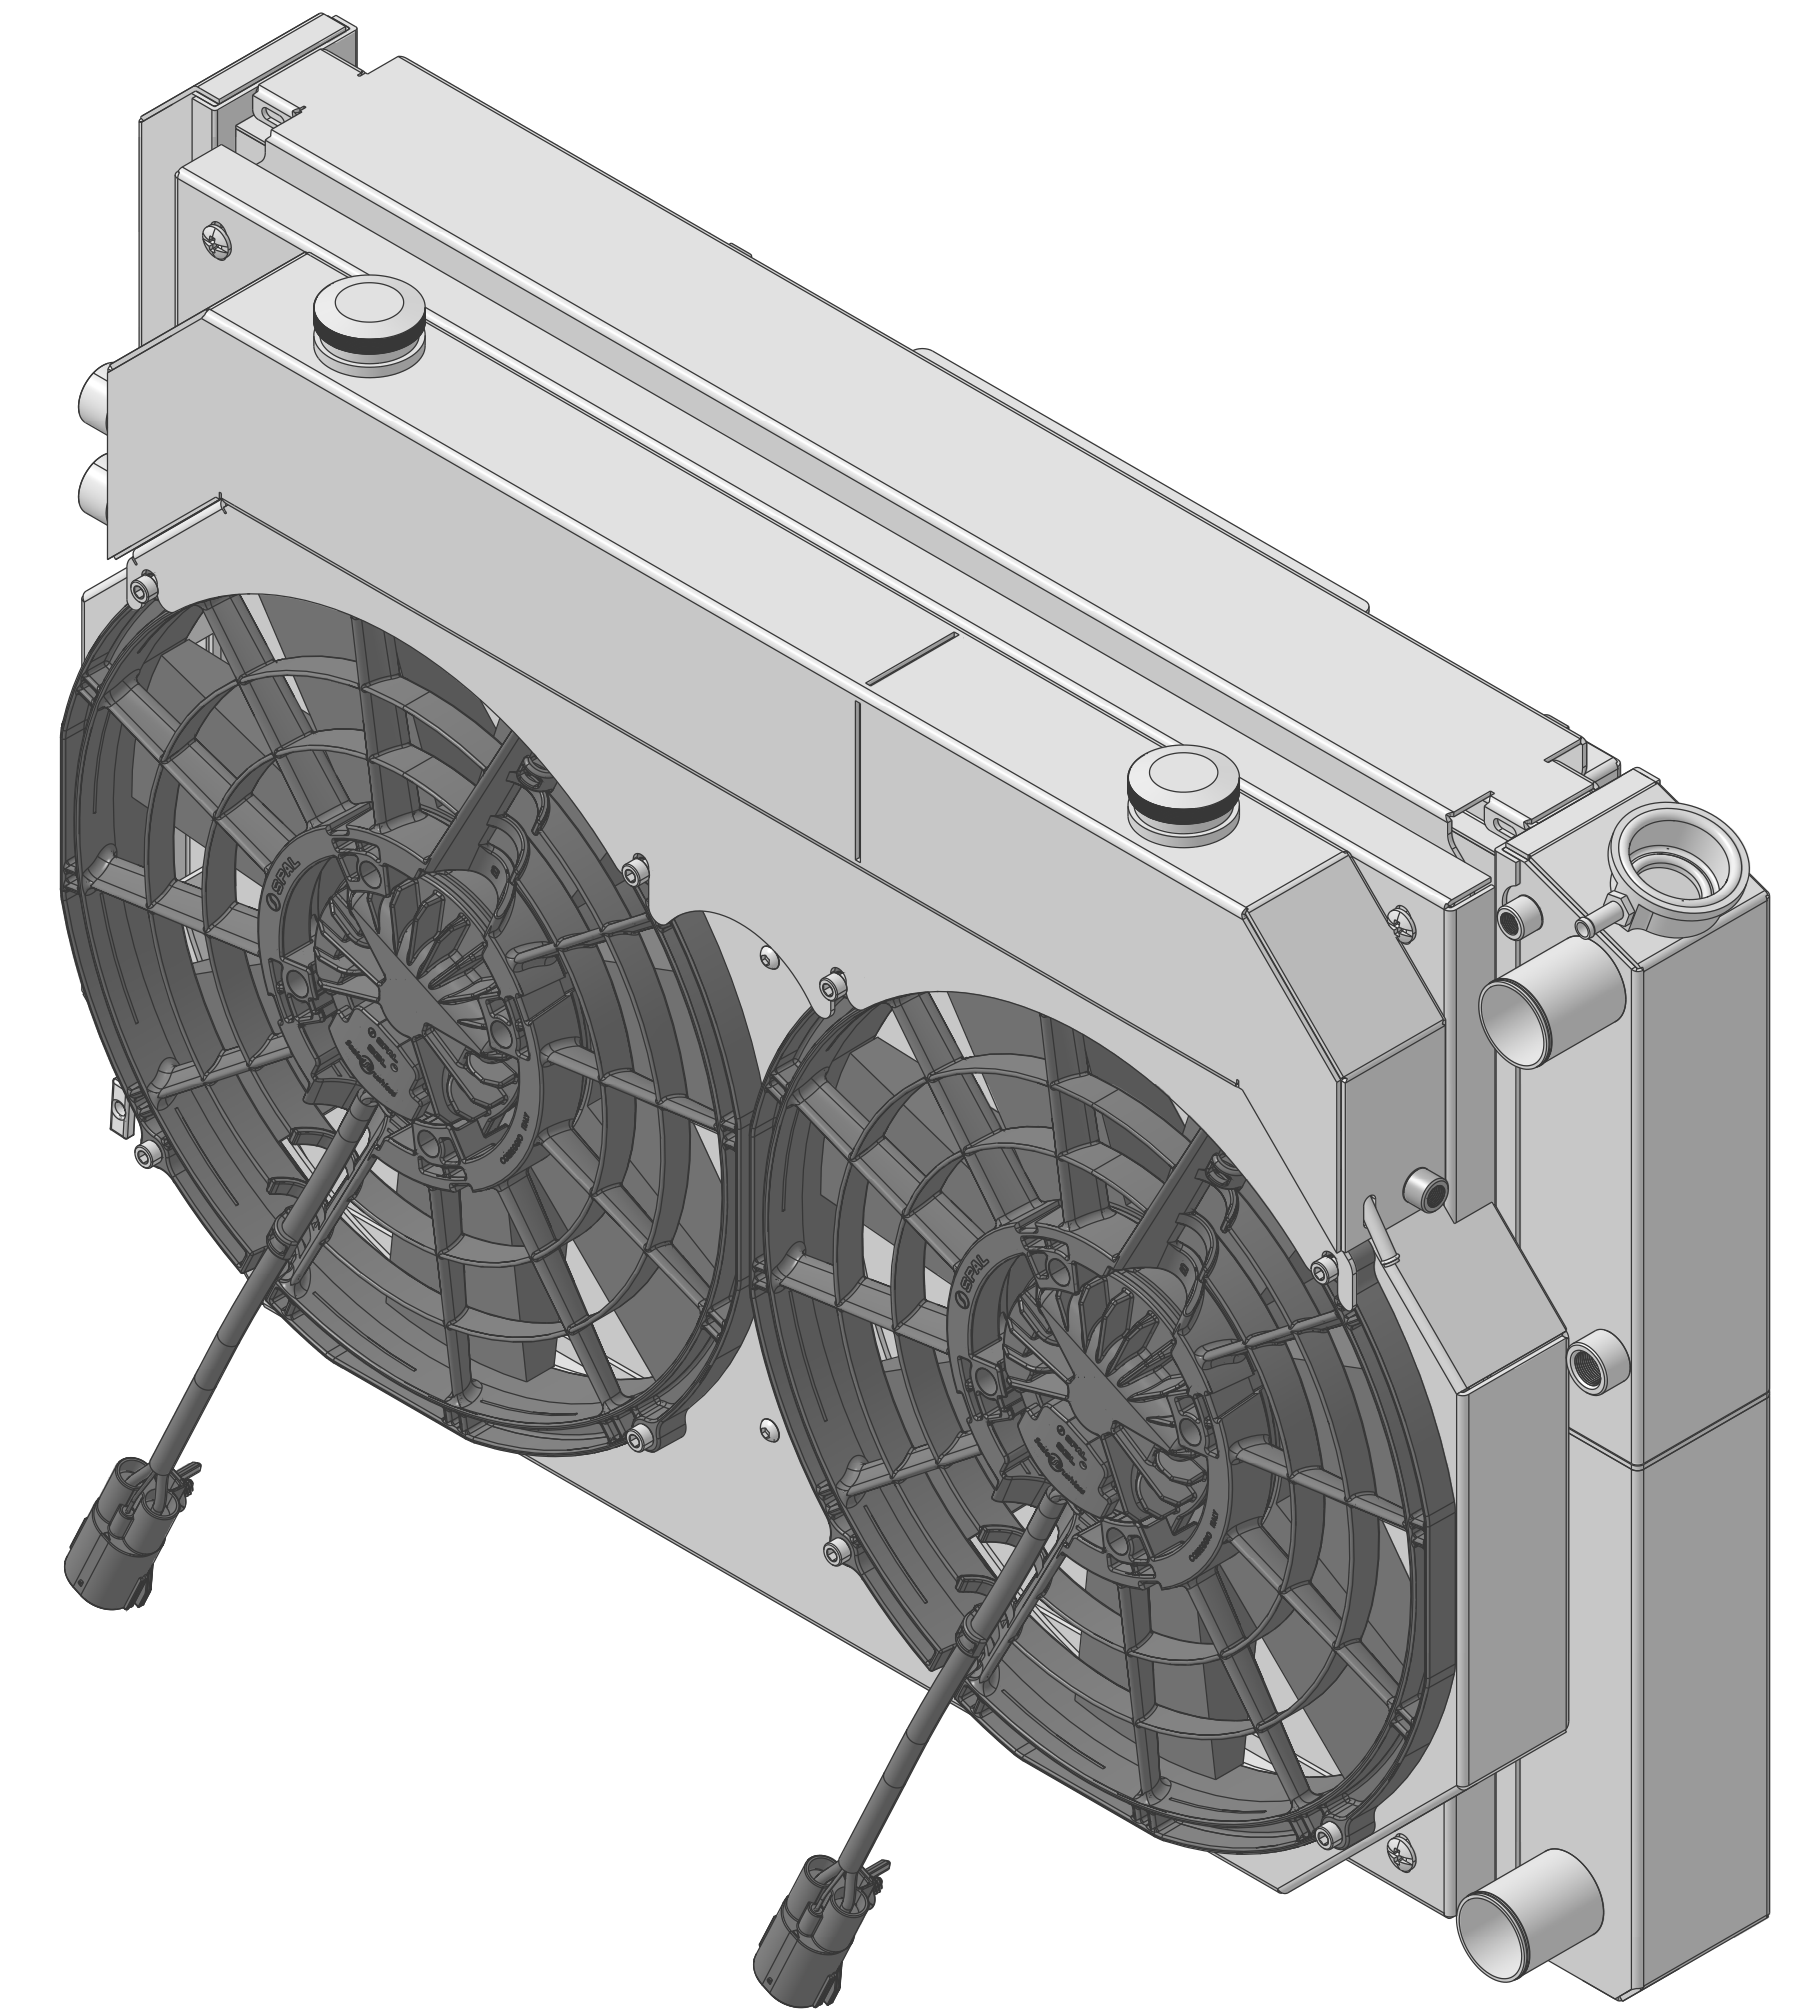

Assembly Part #	Transmission	Fan Type	Core Type
1-716-112LTBLACINXX300	Automatic	300 Watt 14" Brushless	Standard ( 2 Rows of 1" Tubes )
1-716-112LTBLACINXX500		500 Watt 14" Brushless	

  
 Custom Aluminum Radiators  
[www.wizardcooling.com](http://www.wizardcooling.com)

Contact Us:  
716-655-6760

Part Number  
1-716-LTBLACINXX  
Automatic Transmission