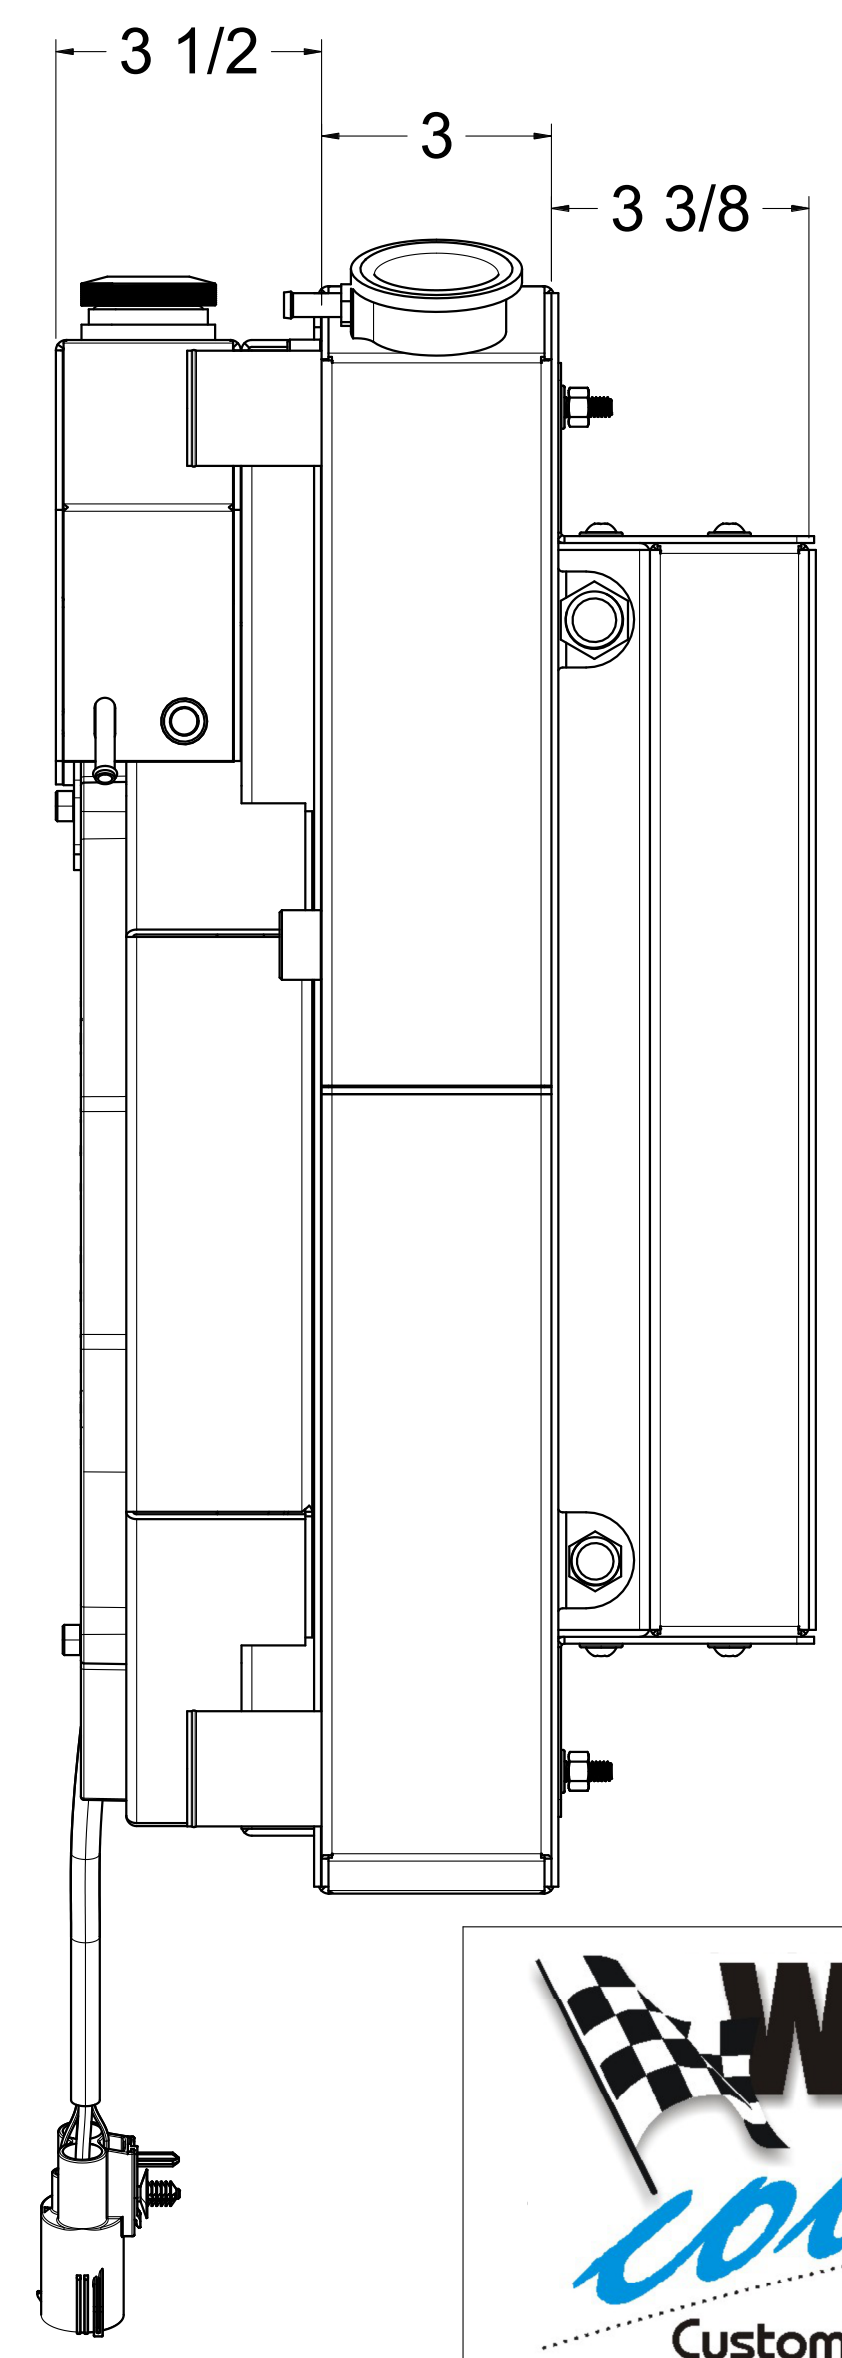

Assembly Part #	Transmission	Fan Type	Core Type
1-716-112LTBLACINXX300	Automatic	300 Watt 14" Brushless	Standard ( 2 Rows of 1" Tubes )
1-716-112LTBLACINXX500		500 Watt 14" Brushless	

  
 Custom Aluminum Radiators  
[www.wizardcooling.com](http://www.wizardcooling.com)

Contact Us:  
716-655-6760

Part Number  
1-716-LTBLACINXX  
Automatic Transmission