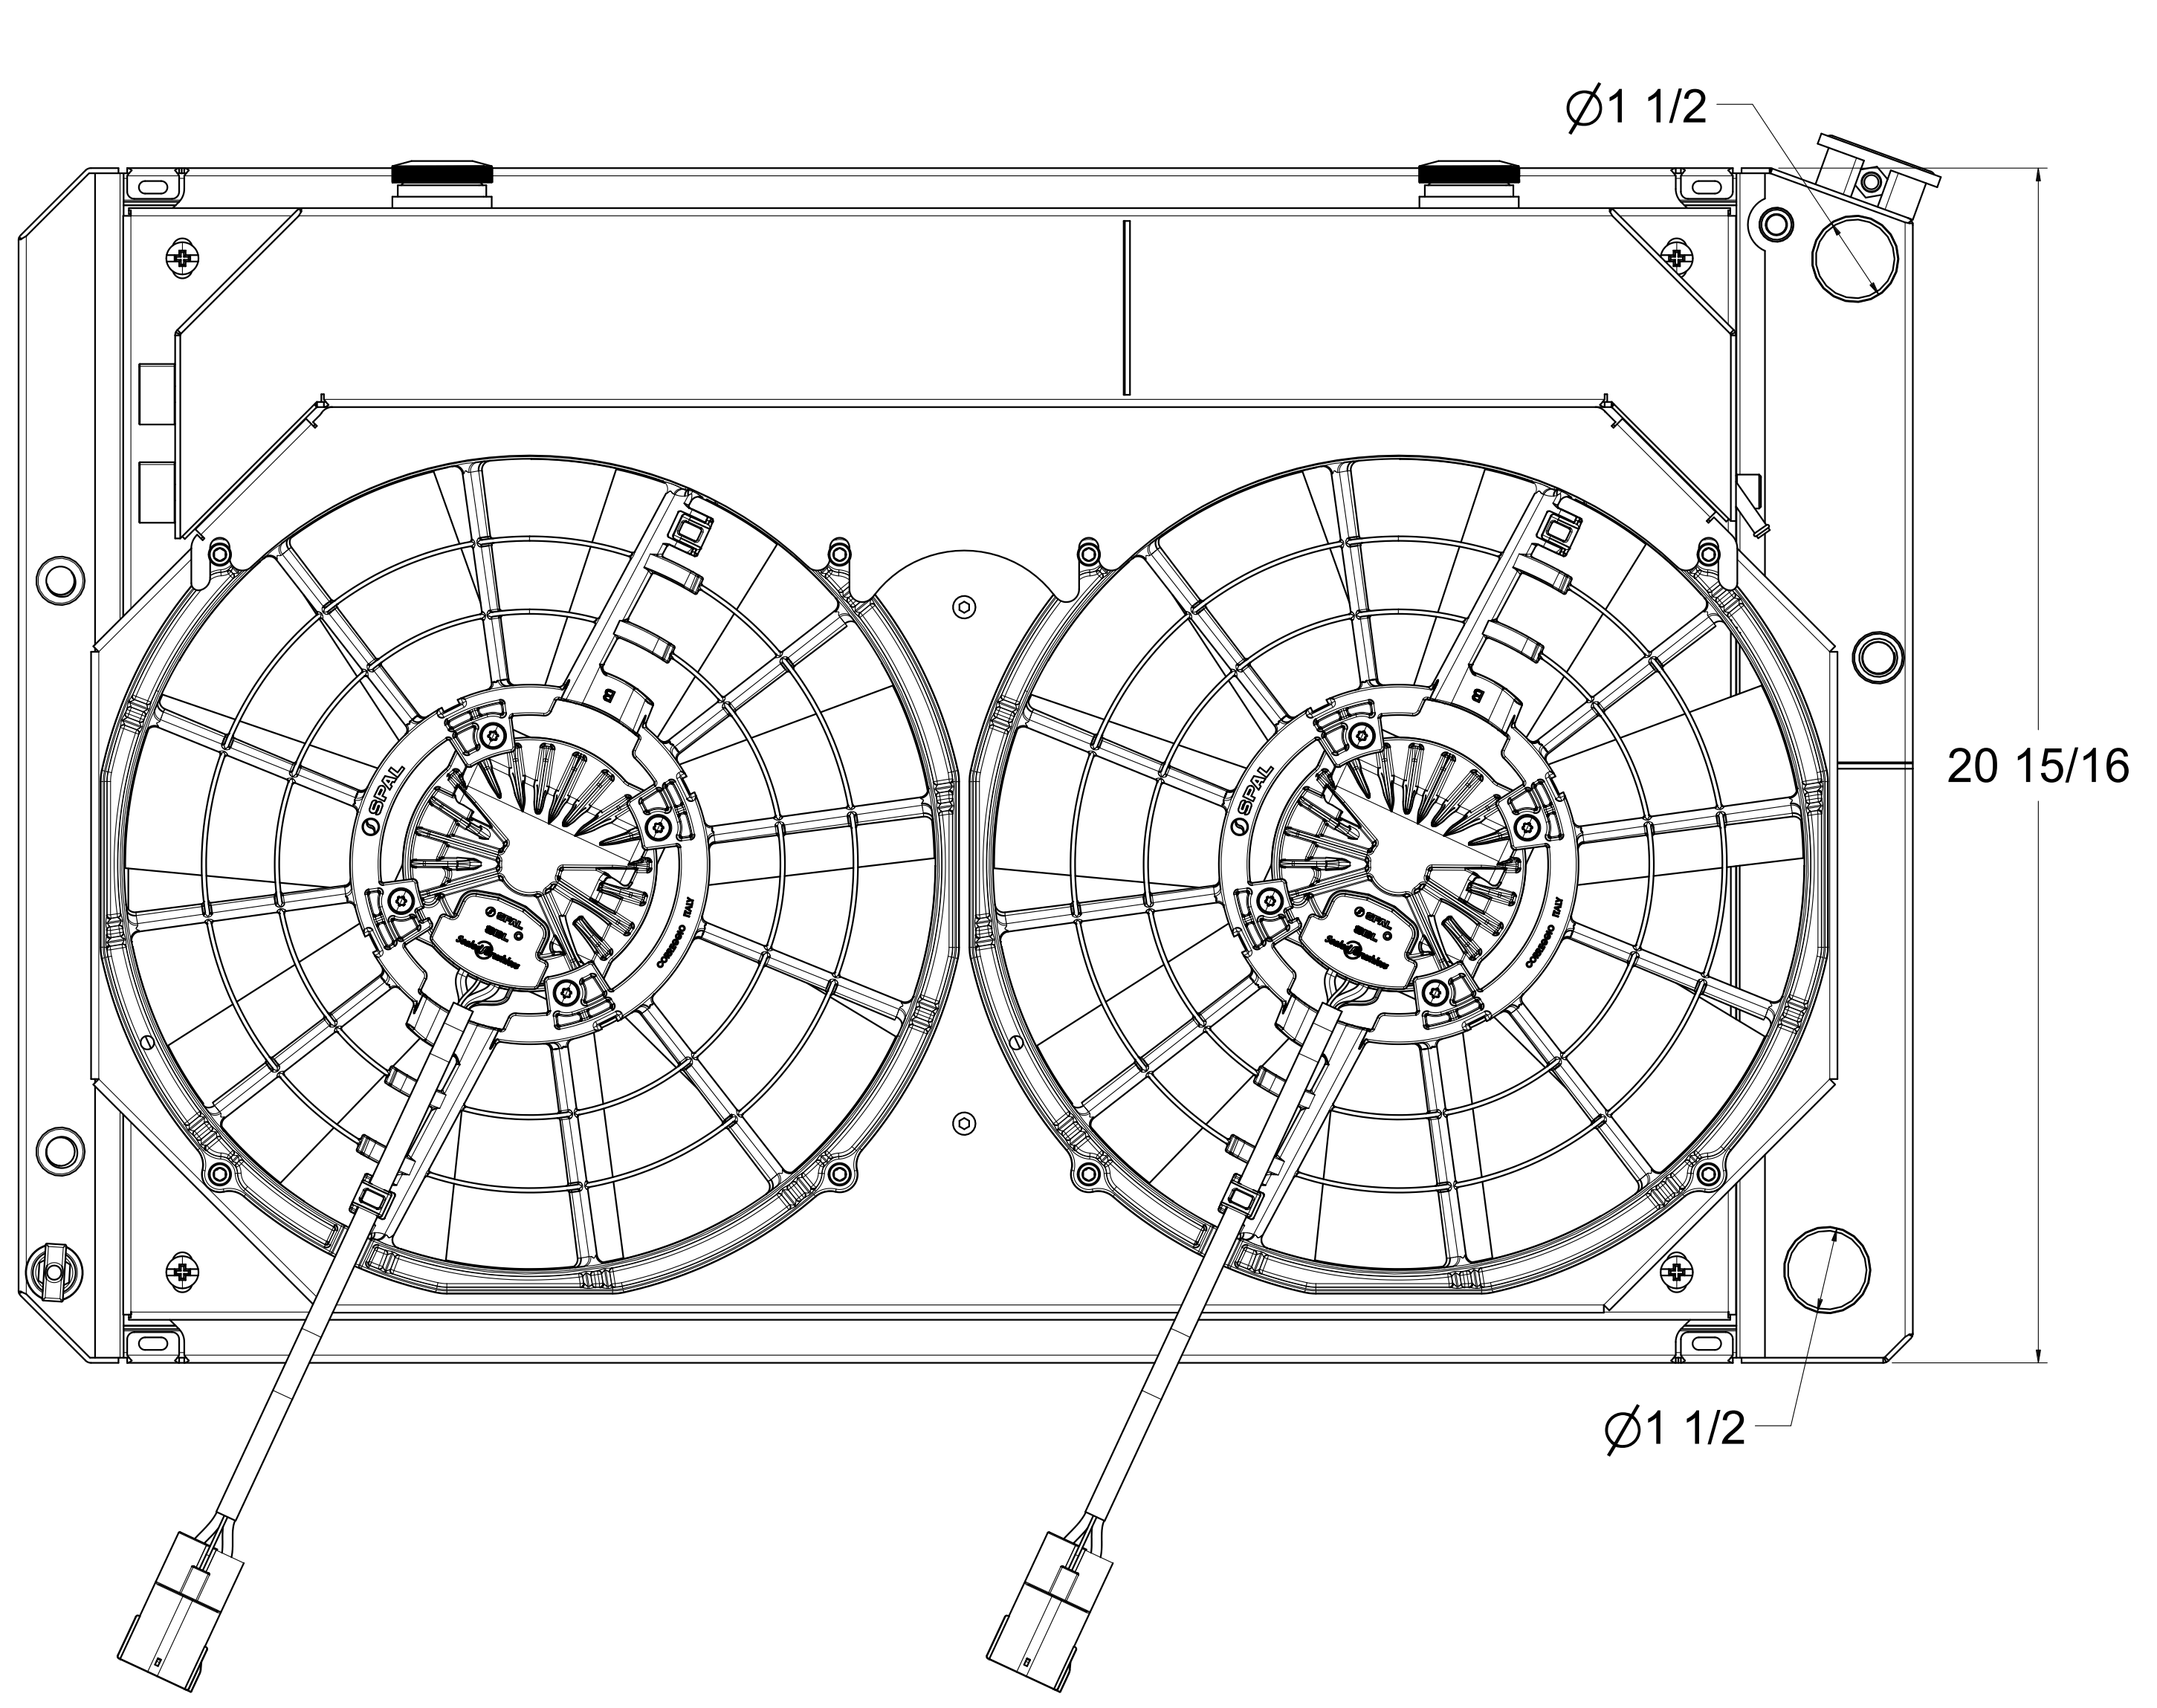

Assembly Part #	Transmission	Fan Type	Core Type
1-716-112LTBLACINXX300	Automatic	300 Watt 14" Brushless	Standard ( 2 Rows of 1" Tubes )
1-716-112LTBLACINXX500		500 Watt 14" Brushless	

  
 Custom Aluminum Radiators  
[www.wizardcooling.com](http://www.wizardcooling.com)