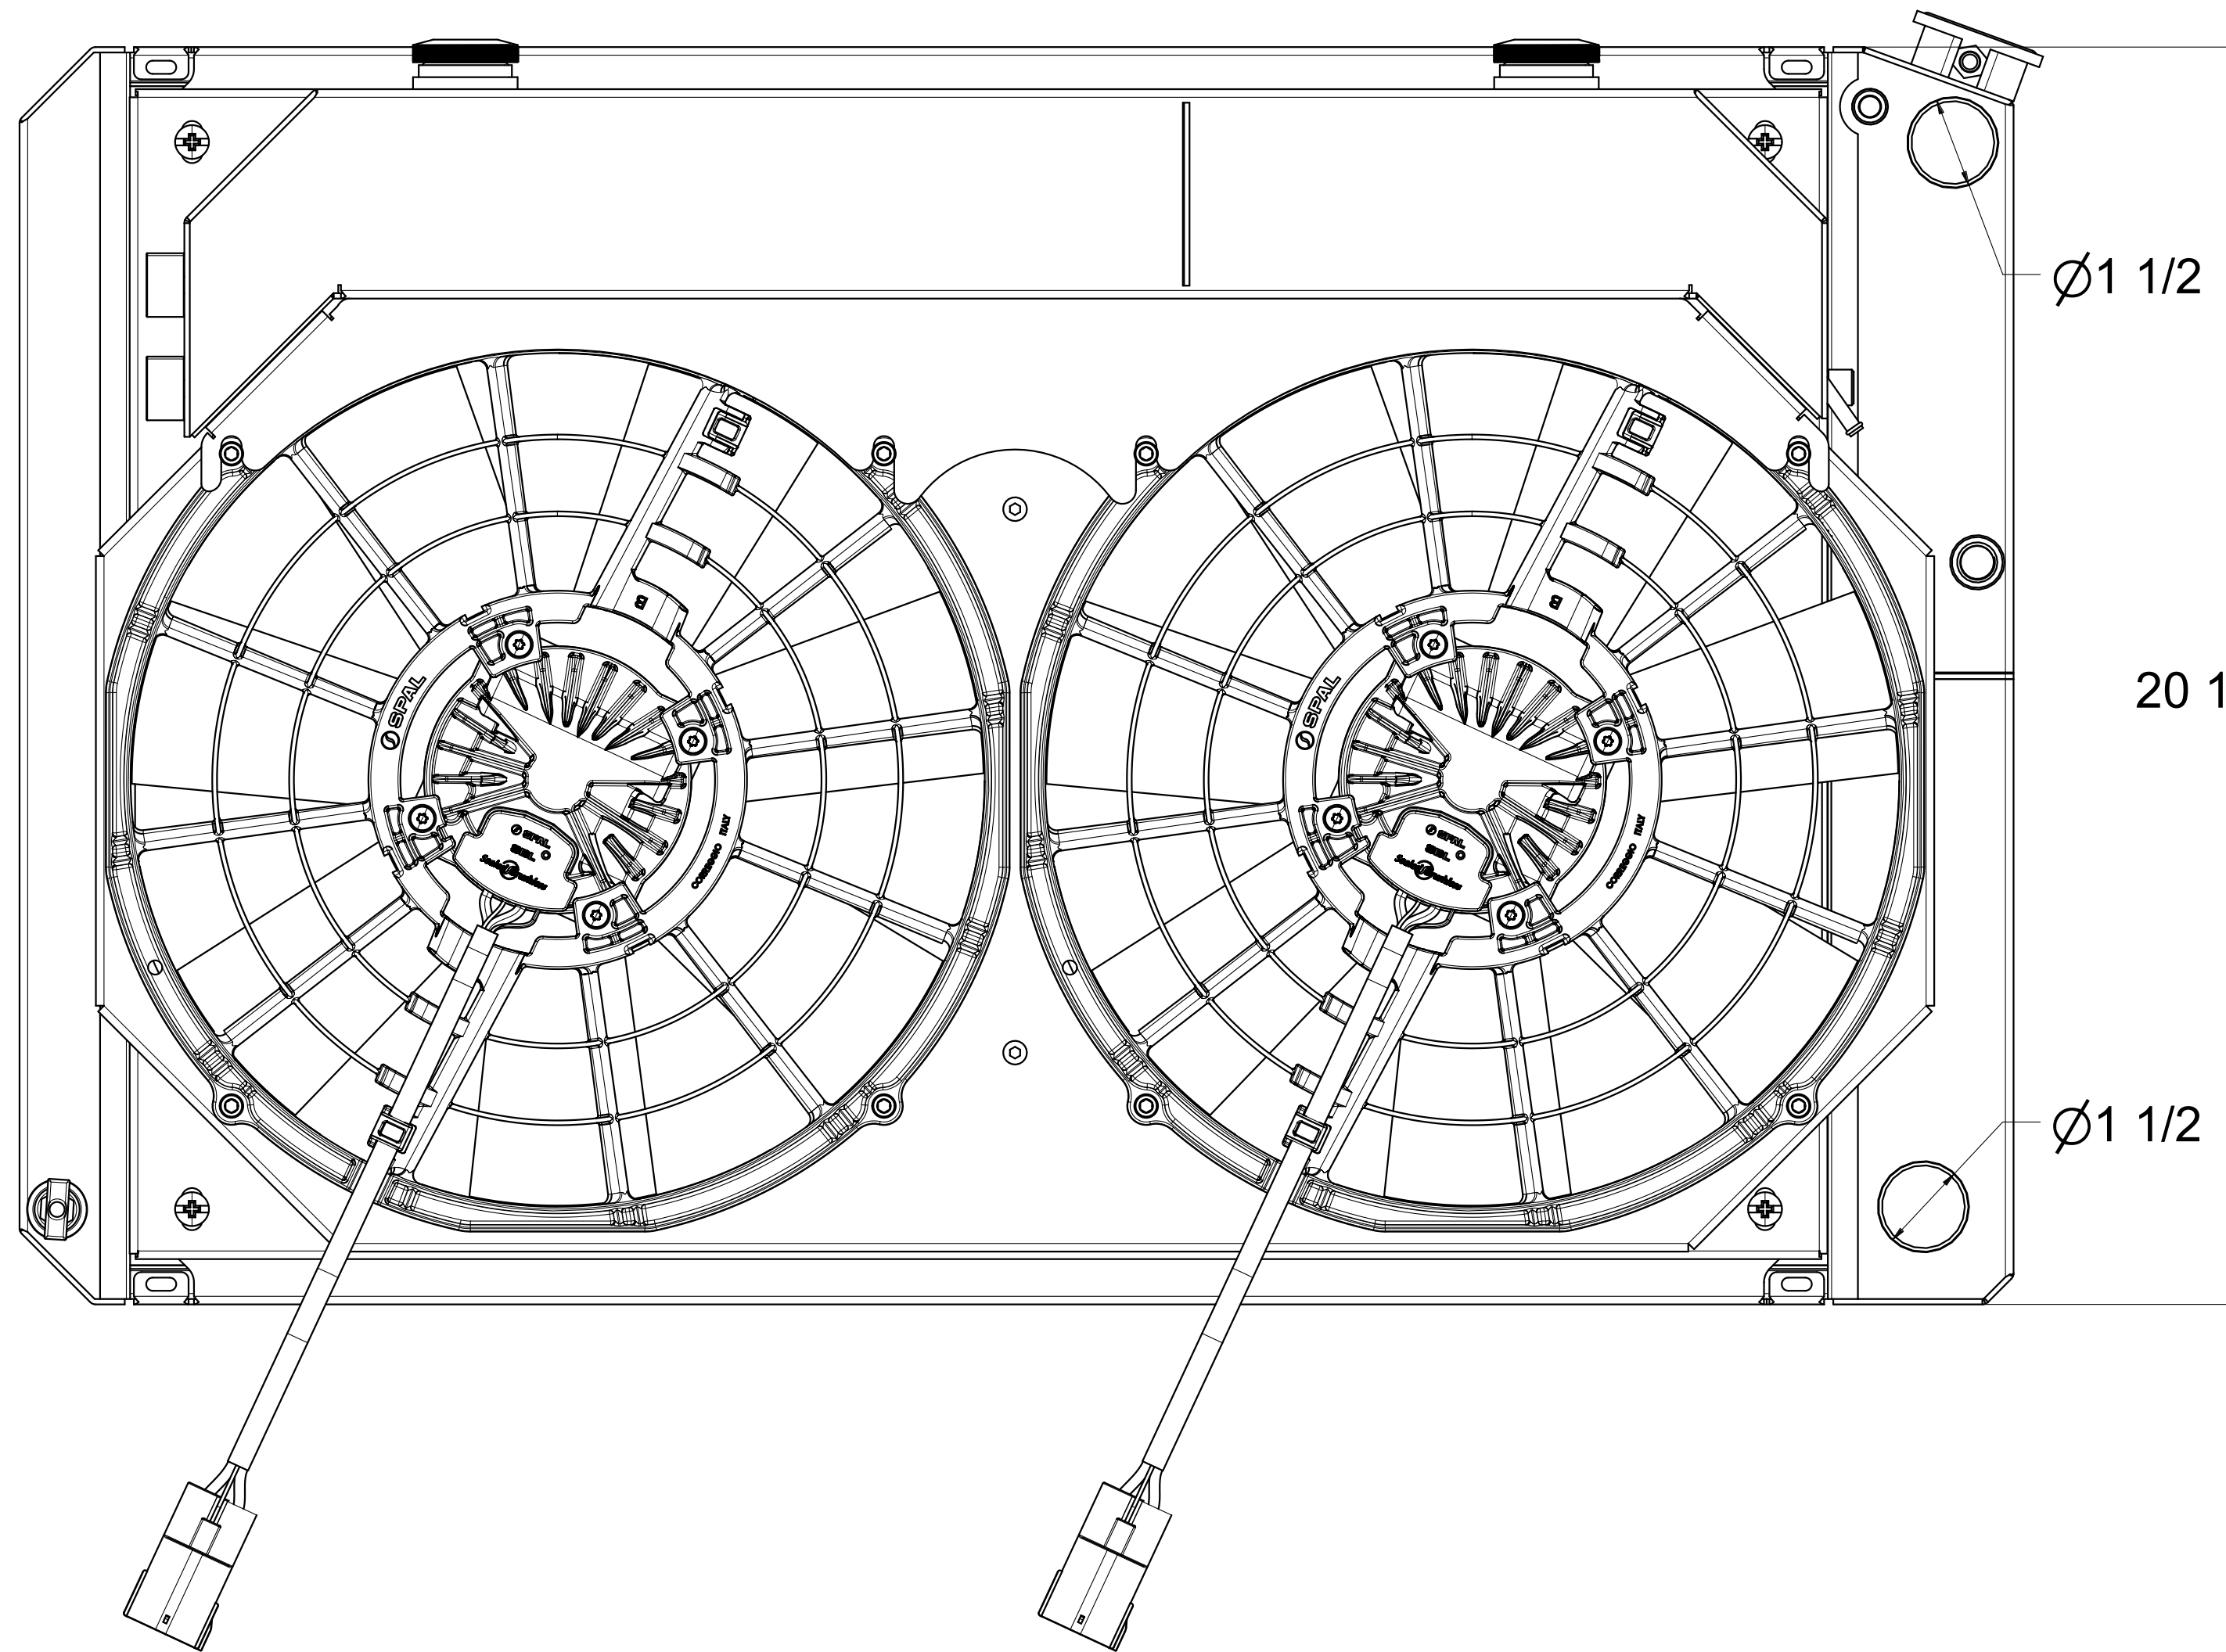

Assembly Part #	Transmission	Fan Type	Core Type
1-716-102LTBLACINXX 300W	Manual	300 Watt 14" Brushless	Standard (2 Rows of 1" Tubes)
1-716-102LTBLACINXX 500W		500 Watt 14" Brushless	

 Custom Aluminum Radiators
www.wizardcooling.com