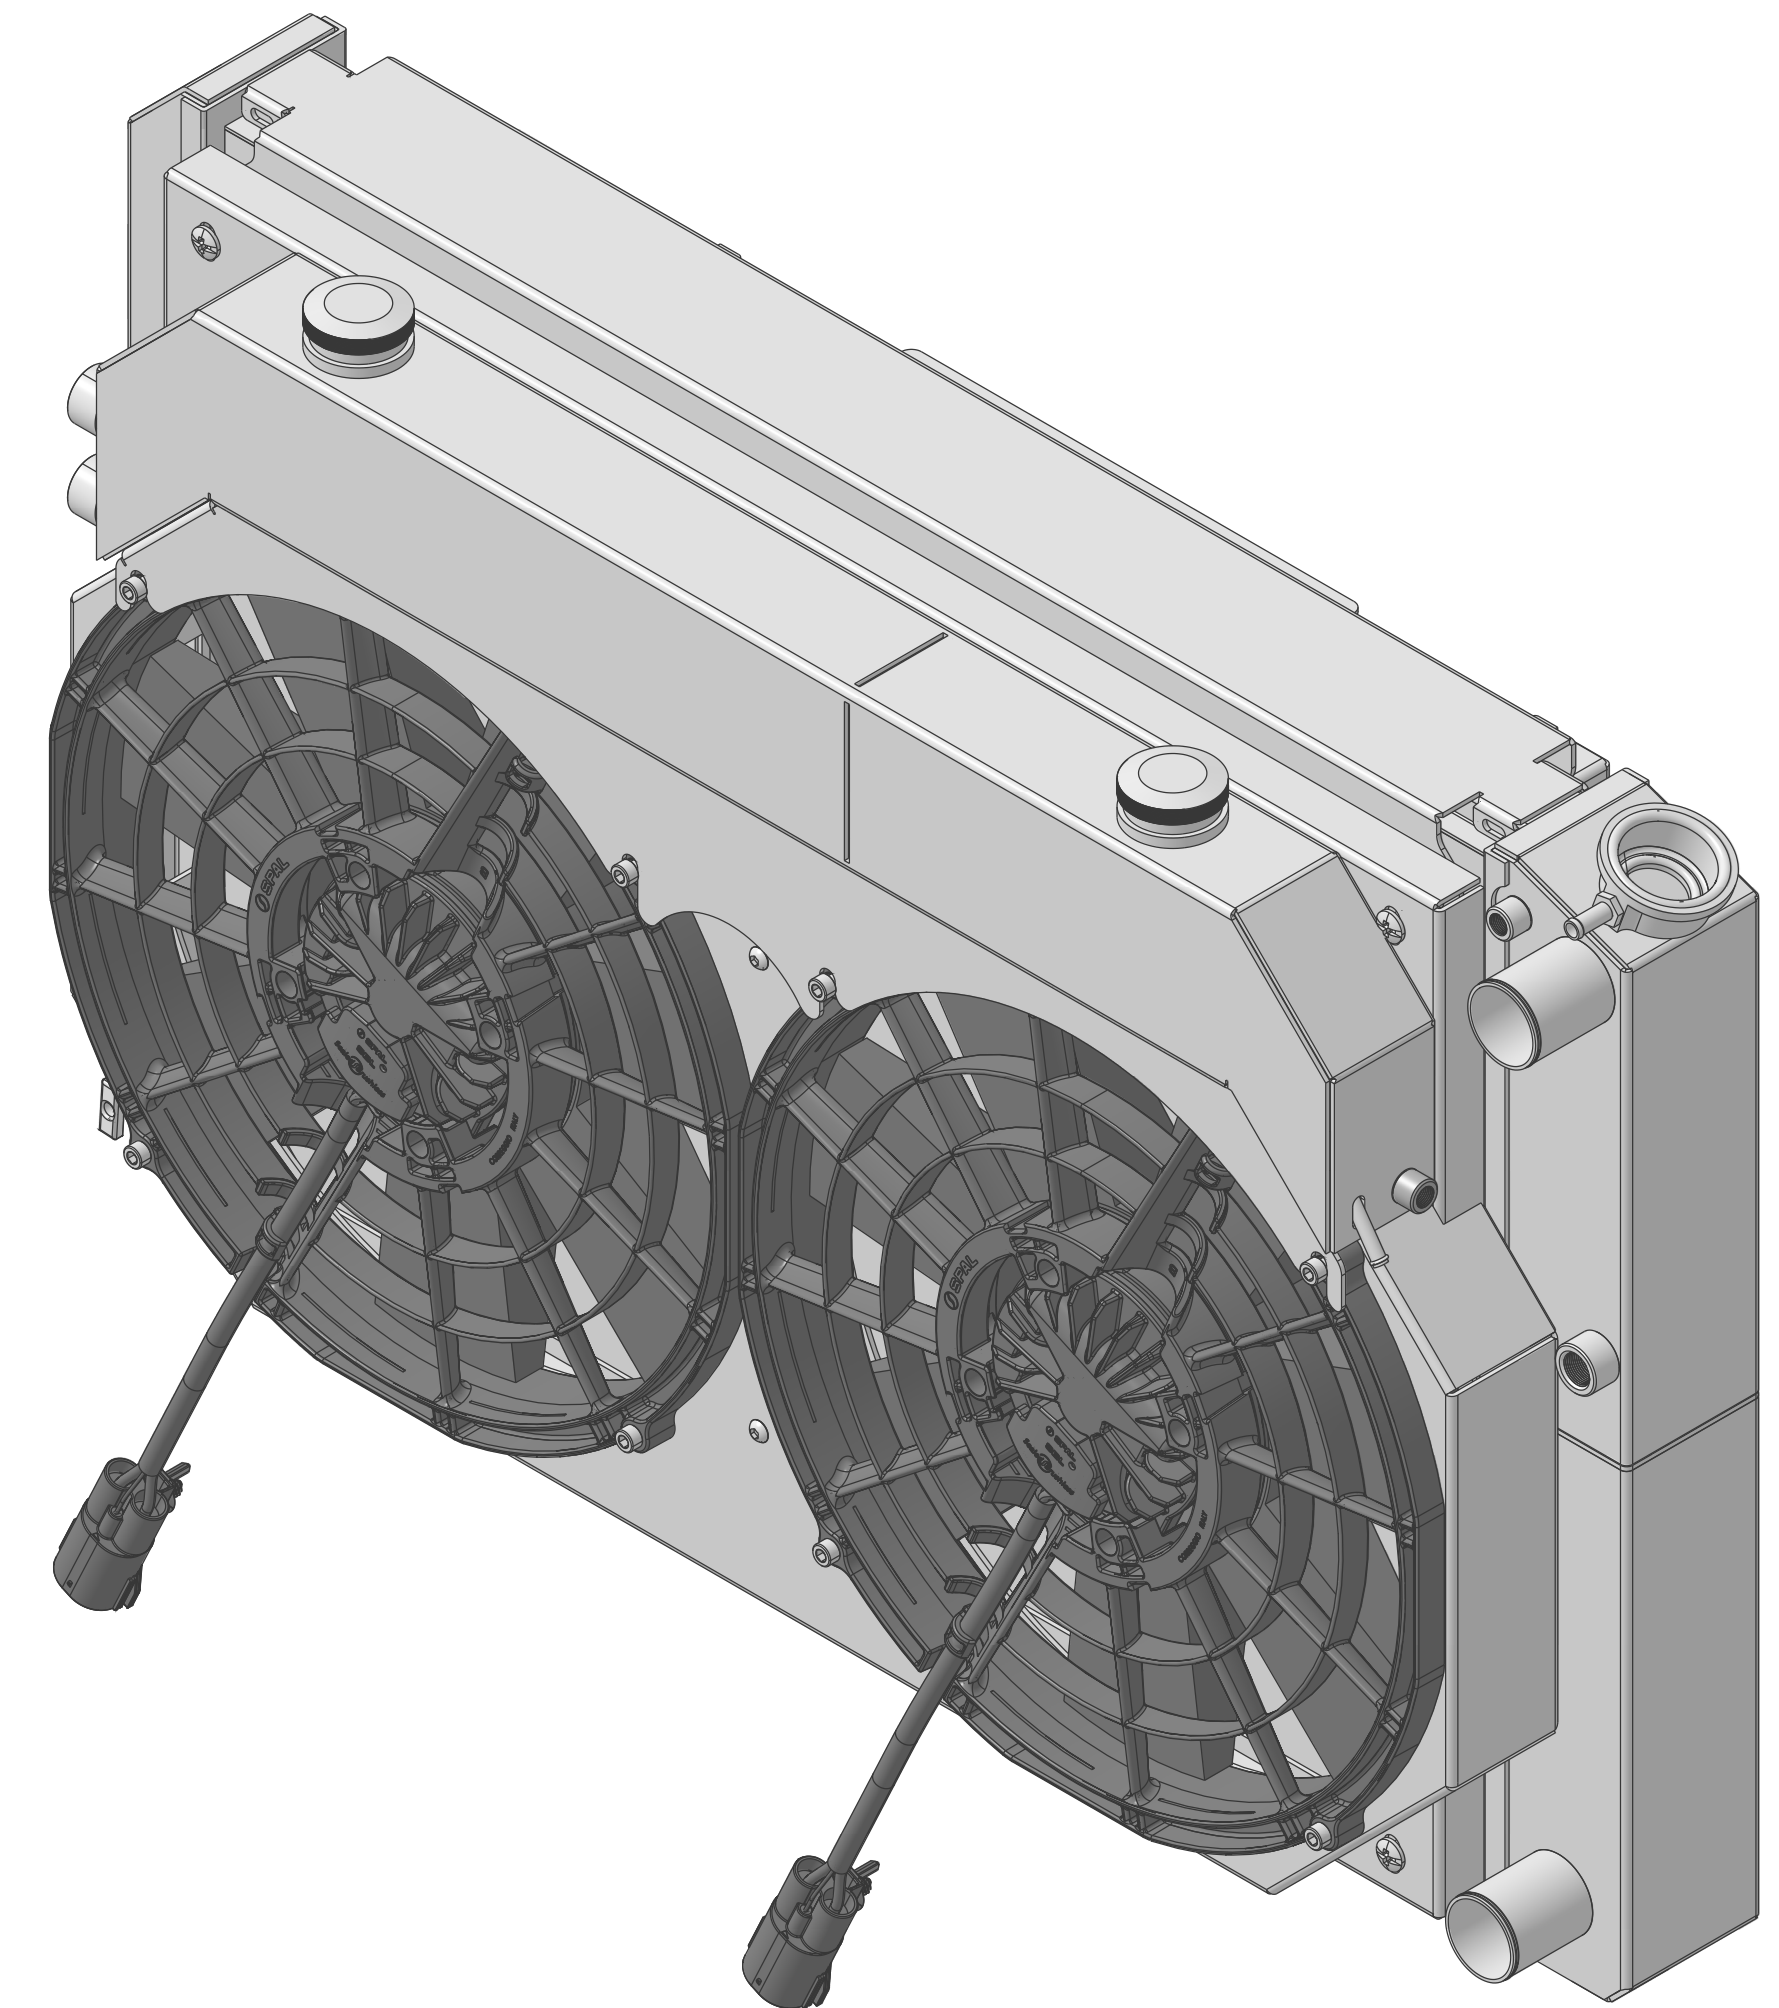

Assembly Part #	Transmission	Fan Type	Core Type
1-716-102LTBLACINXX 300W	Manual	300 Watt 14" Brushless	Standard (2 Rows of 1" Tubes)
1-716-102LTBLACINXX 500W		500 Watt 14" Brushless	

 Custom Aluminum Radiators
www.wizardcooling.com

Contact Us:
716-655-6760

Part Number
1-716-LTBLACINXX
Manual Transmission