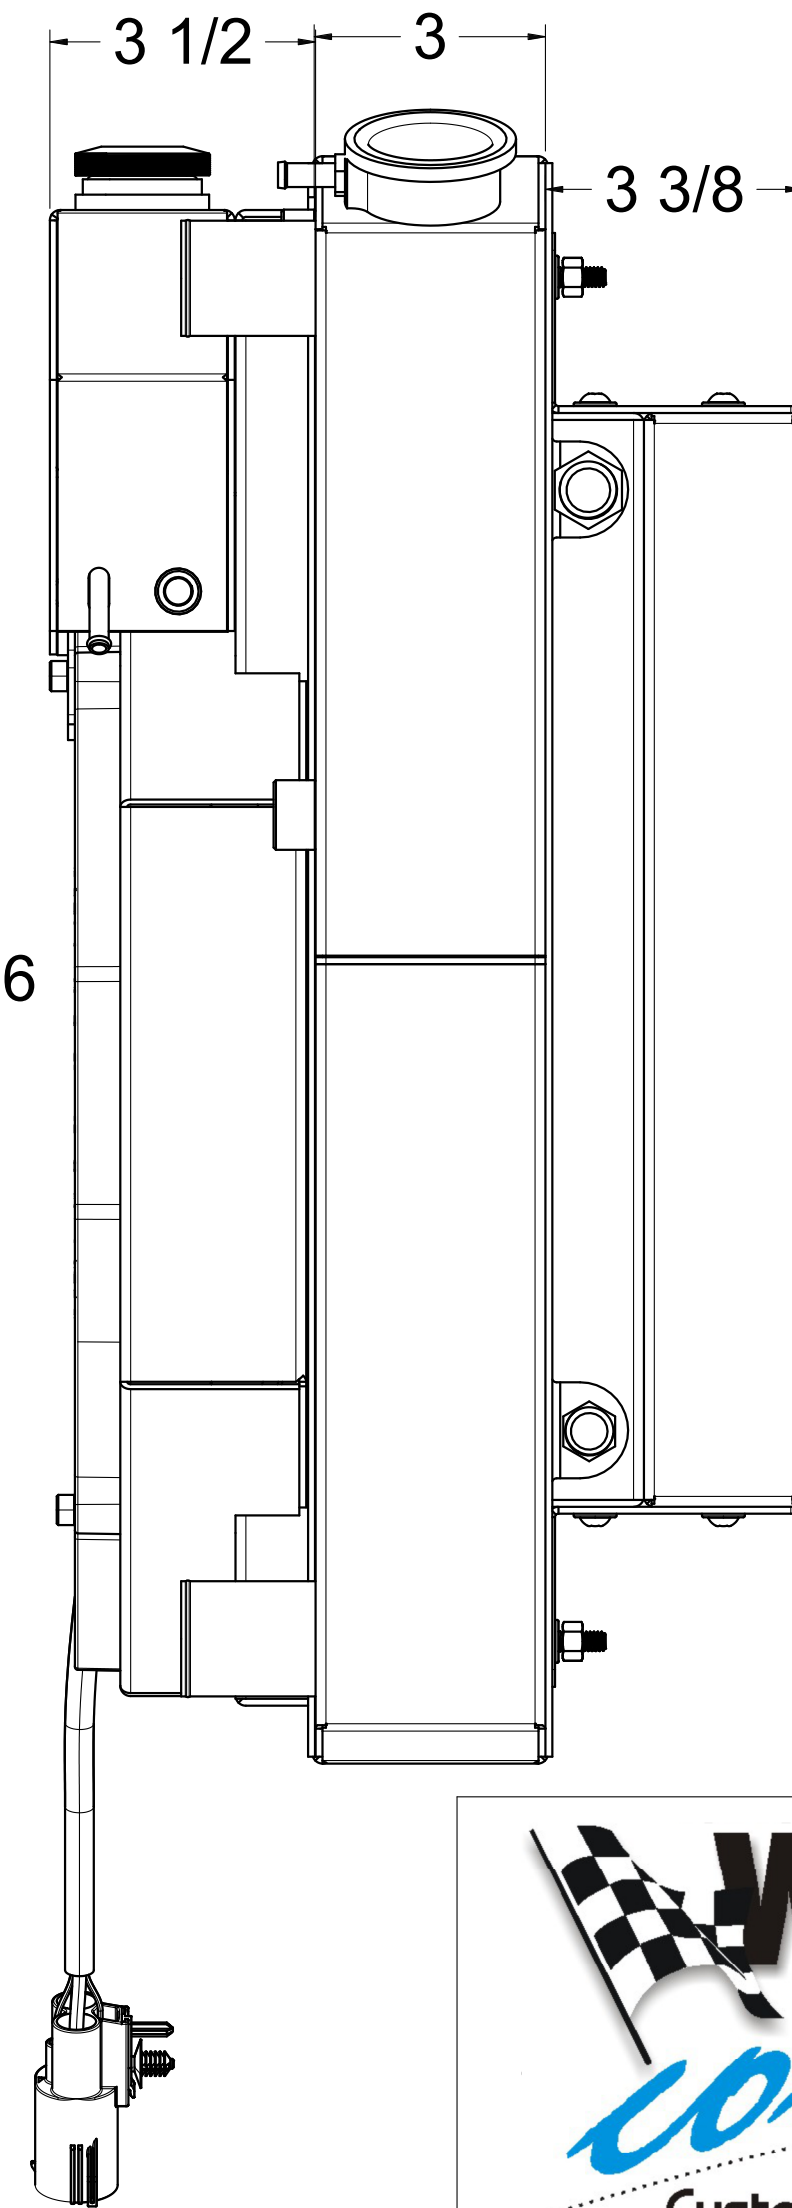

Assembly Part #	Transmission	Fan Type	Core Type
1-716-102LTBLACINXX 300W	Manual	300 Watt 14" Brushless	Standard (2 Rows of 1" Tubes)
1-716-102LTBLACINXX 500W		500 Watt 14" Brushless	

 Custom Aluminum Radiators
www.wizardcooling.com

Contact Us:
716-655-6760

Part Number
1-716-LTBLACINXX
Manual Transmission