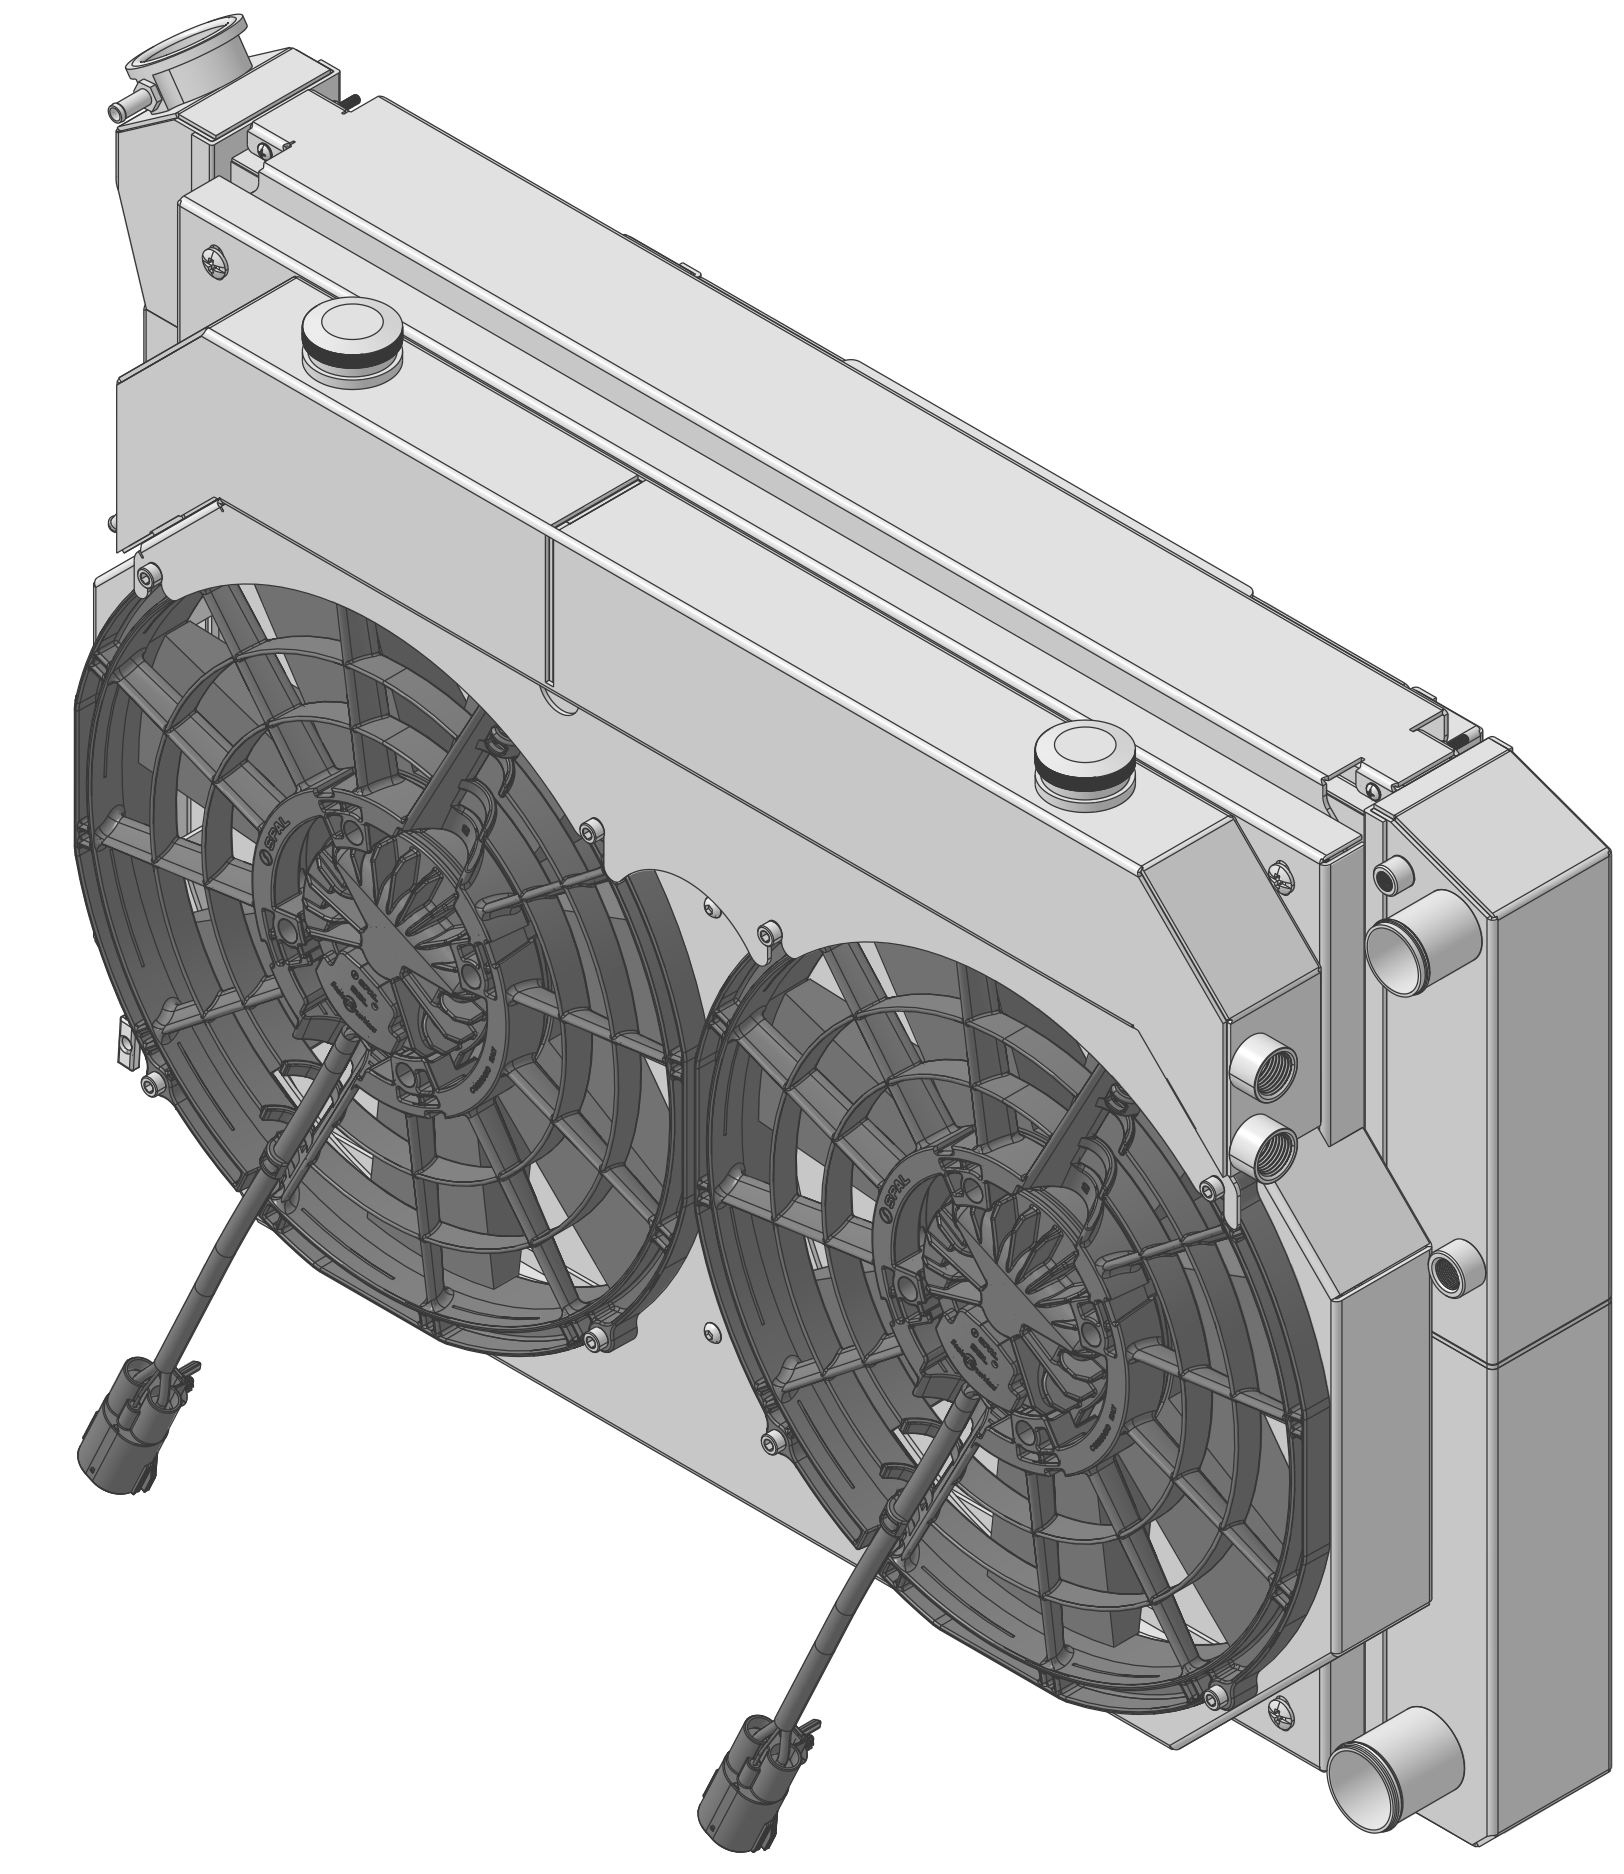

SKU #	Transmission	Fan Type	Core Size
1-716-102LSBLACINXX300	Manual	300 watt 14" Brushless	Standard (2 Rows of 1" Tubes)
1-716-102LSBLACINXX500		500 watt 14" Brushless	

 Custom Aluminum Radiators
www.wizardcooling.com

Contact Us:
716-655-6760

Part Number
1-716-LSBLACINXX
Manual Transmission