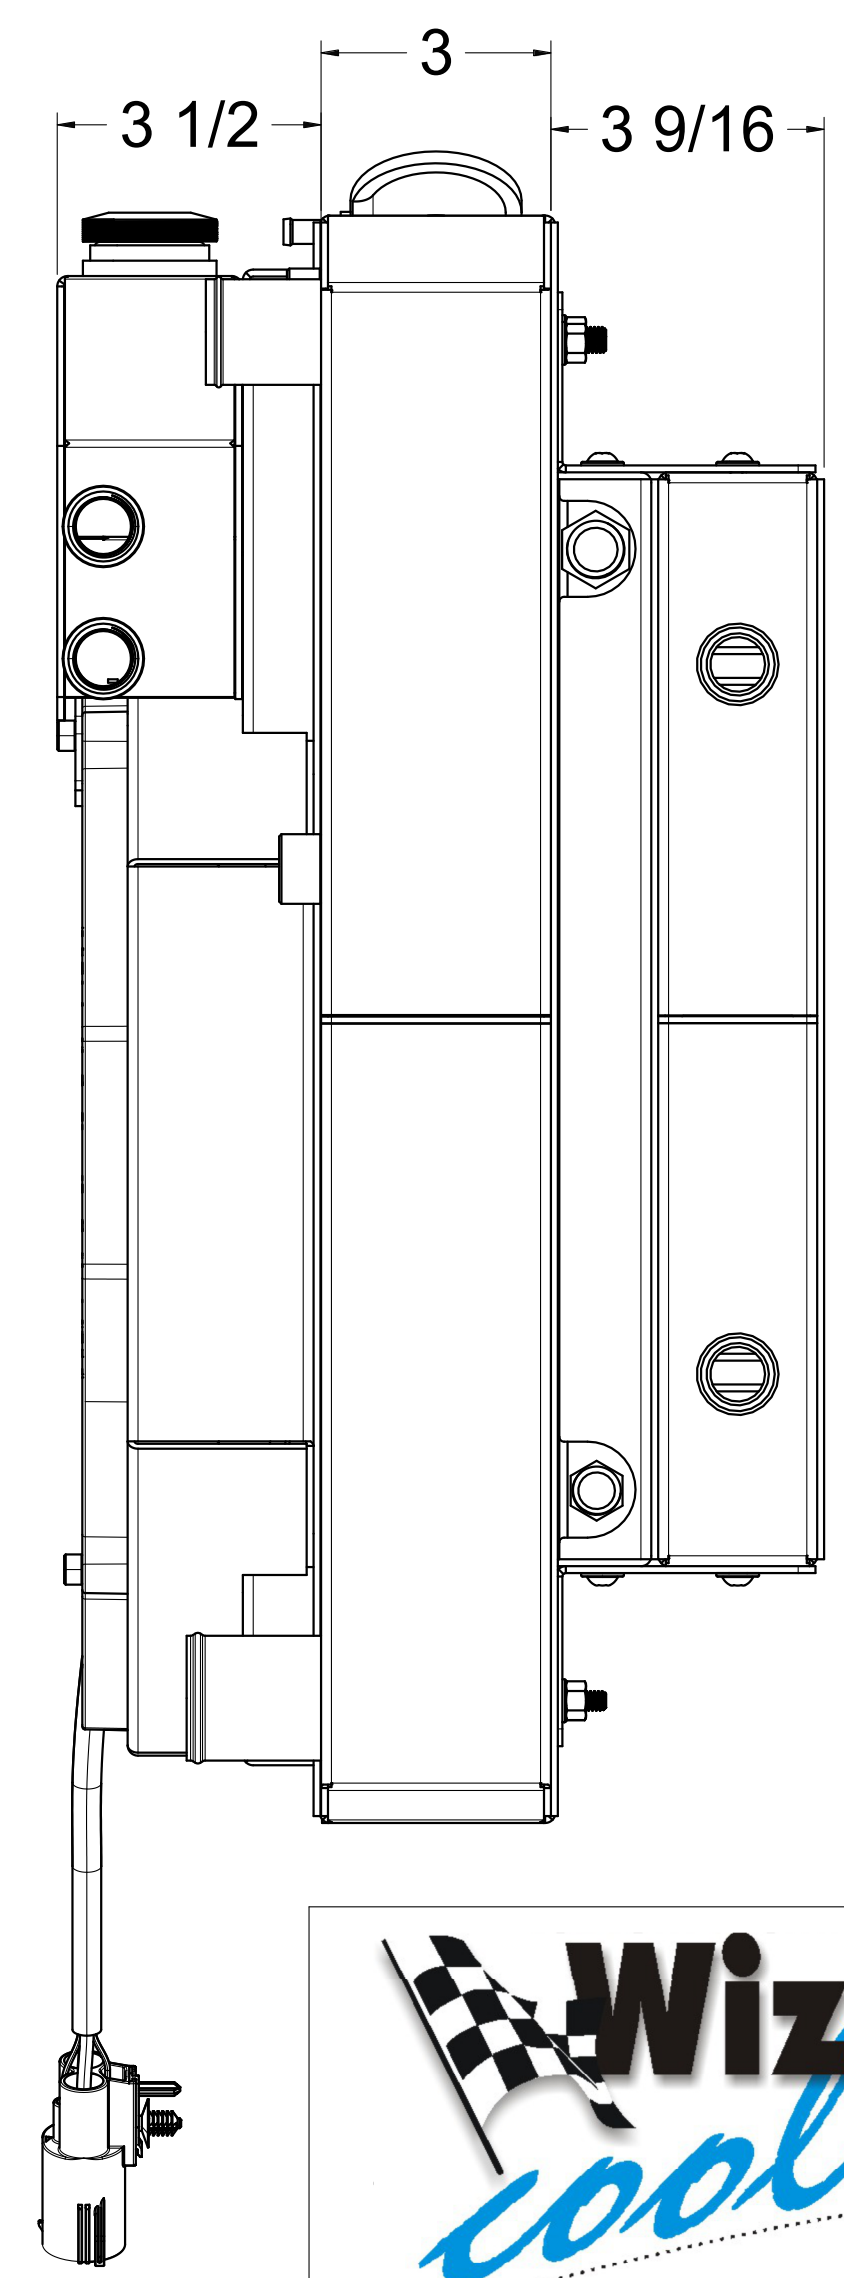

SKU #	Transmission	Fan Type	Core Size
1-716-102LSBLACINXX300	Manual	300 watt 14" Brushless	Standard (2 Rows of 1" Tubes)
1-716-102LSBLACINXX500		500 watt 14" Brushless	

 Custom Aluminum Radiators
www.wizardcooling.com

Contact Us:
716-655-6760

Part Number
1-716-LSBLACINXX
Manual Transmission