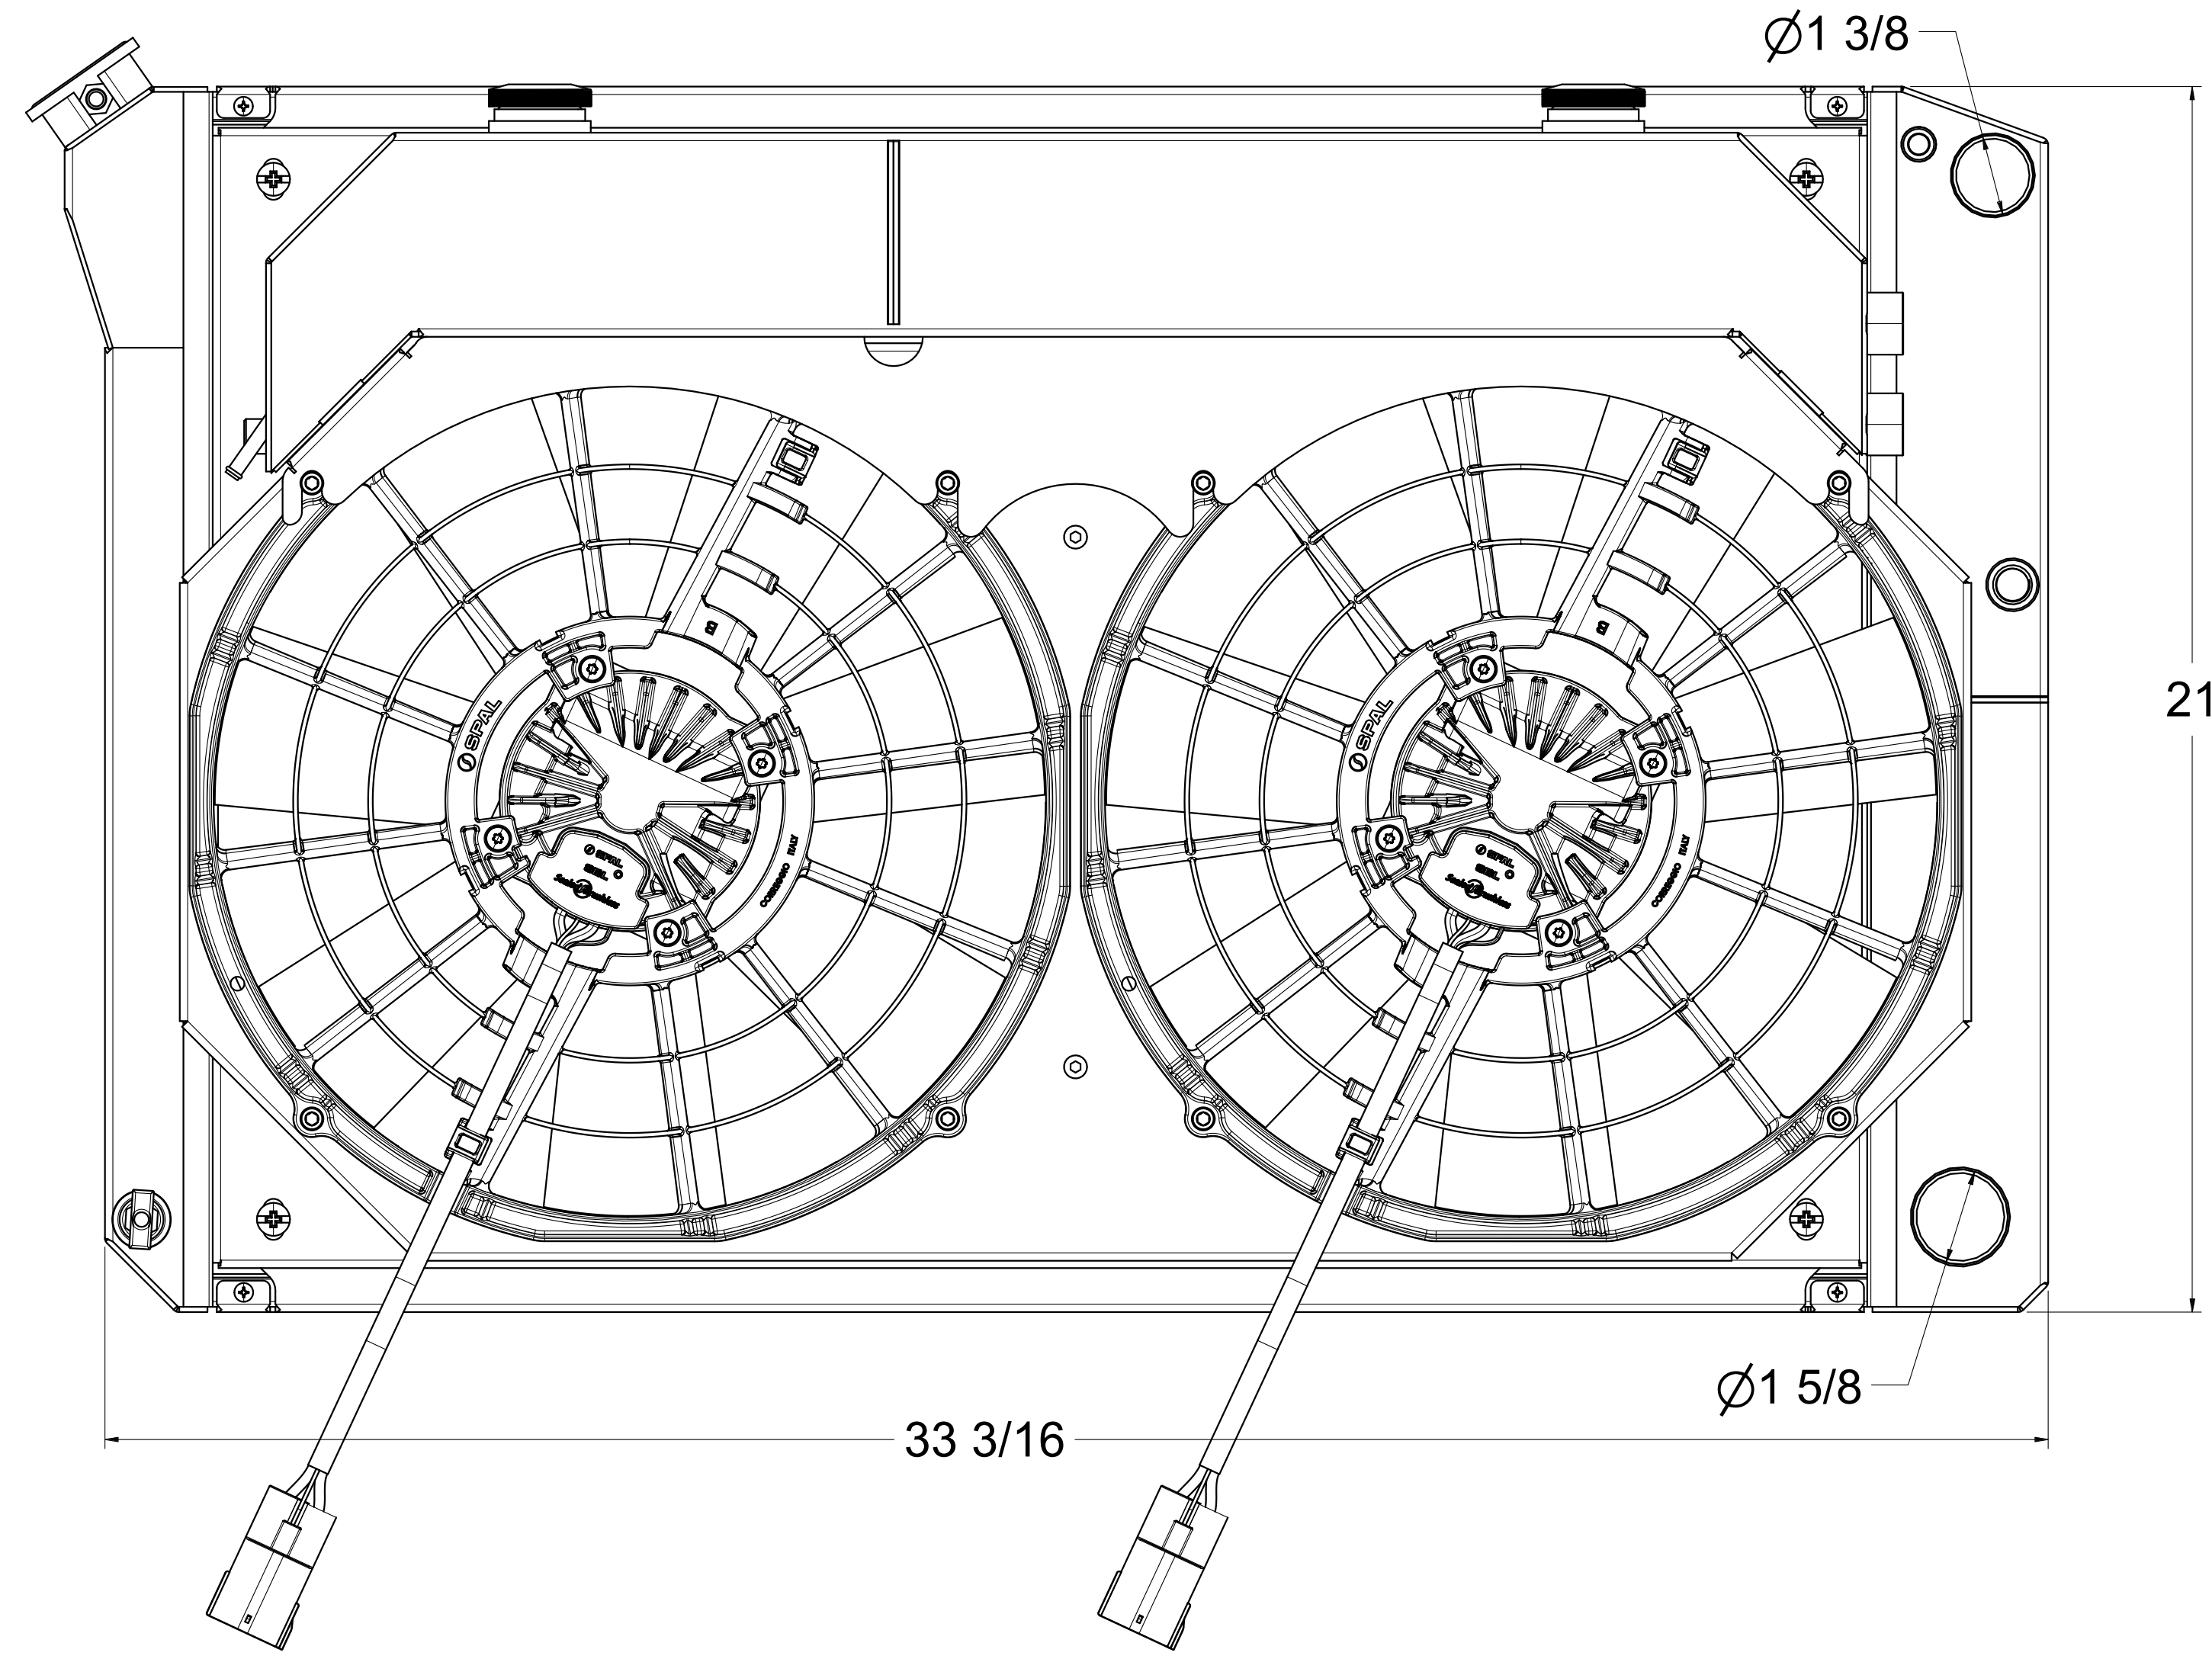

SKU #	Transmission	Fan Type	Core Size
1-716-102LSBLACINXX300	Manual	300 watt 14" Brushless	Standard (2 Rows of 1" Tubes)
1-716-102LSBLACINXX500		500 watt 14" Brushless	

 Custom Aluminum Radiators
www.wizardcooling.com